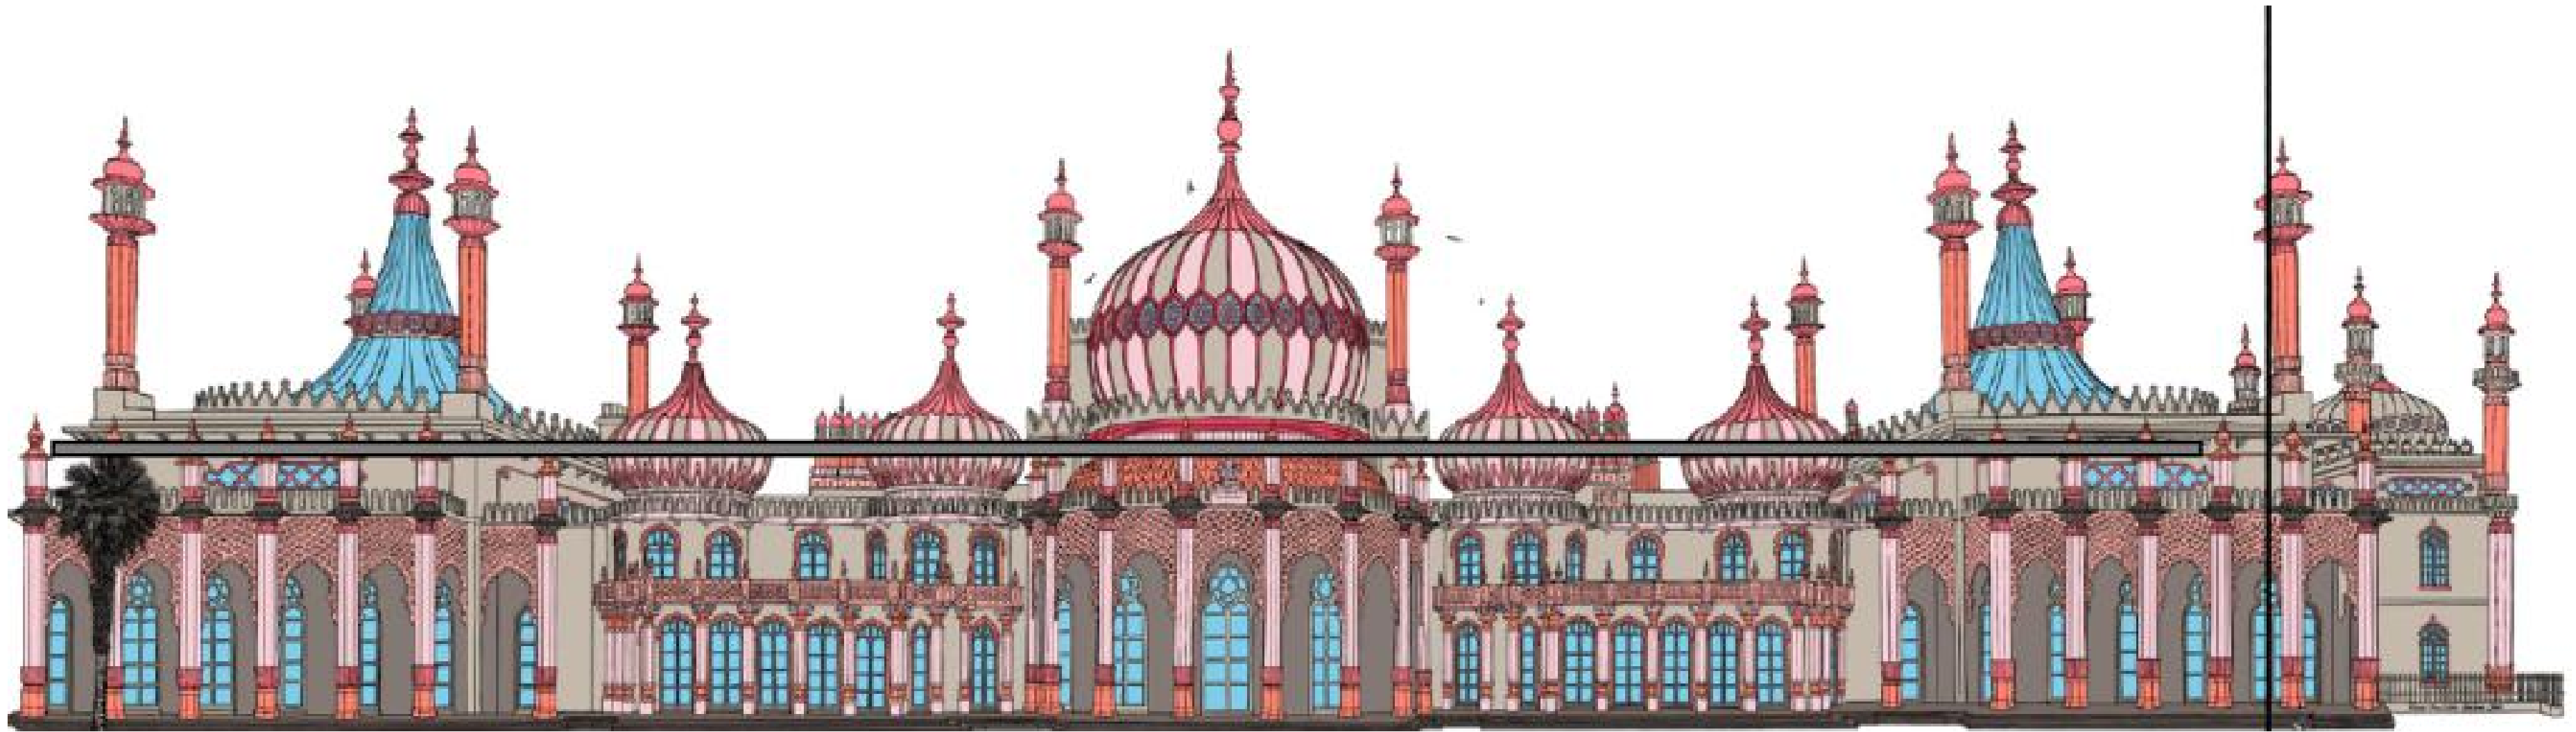

'The Walled Garden at Charleston' by Sarah Edmonds

'Brighton Pavilion' by Ulika Jarl