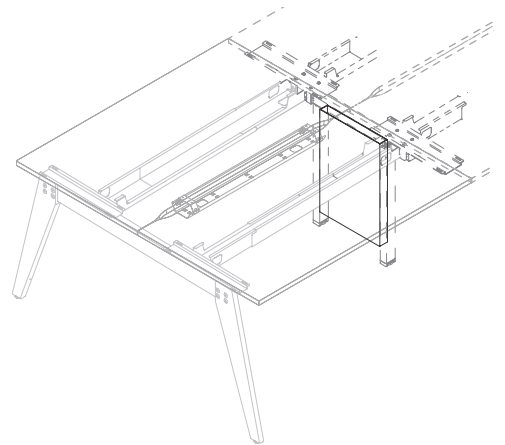

1

SWL14082S

2

SAF14081R - Central Beam Supports Cable Management

SWL14082S + BISTRAY16

3

SAF14081S + CR SOCK

SWL14082S + BISTRAY16 + CRINTERLEG