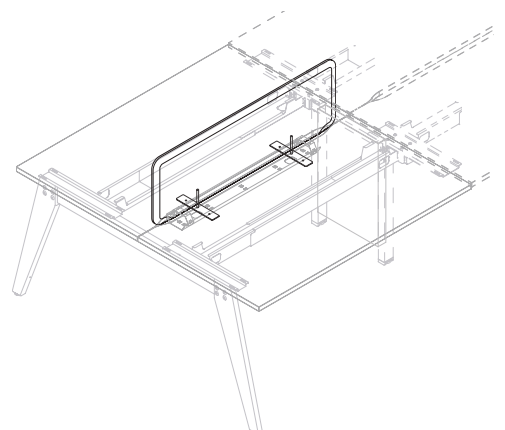

SWL14082S + BISTRAY16 + CRINTERLEG + SBKT-BISBKT-02 + ABDMSCRN18