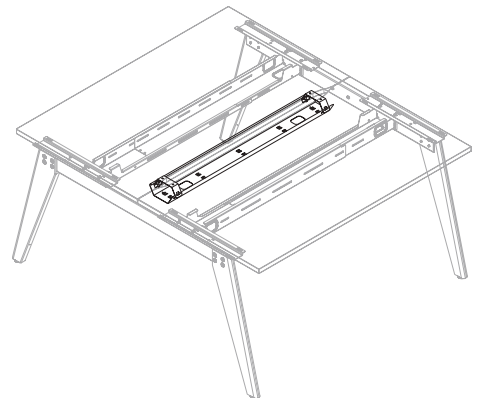

1

SWL14082S

2

SAF14081R - Central Beam Supports Cable Management

SWL14082S + BISTRAY16

3

SAF14081S + CR SOCK

SWL14082S + BISTRAY16 + CRINTERLEG