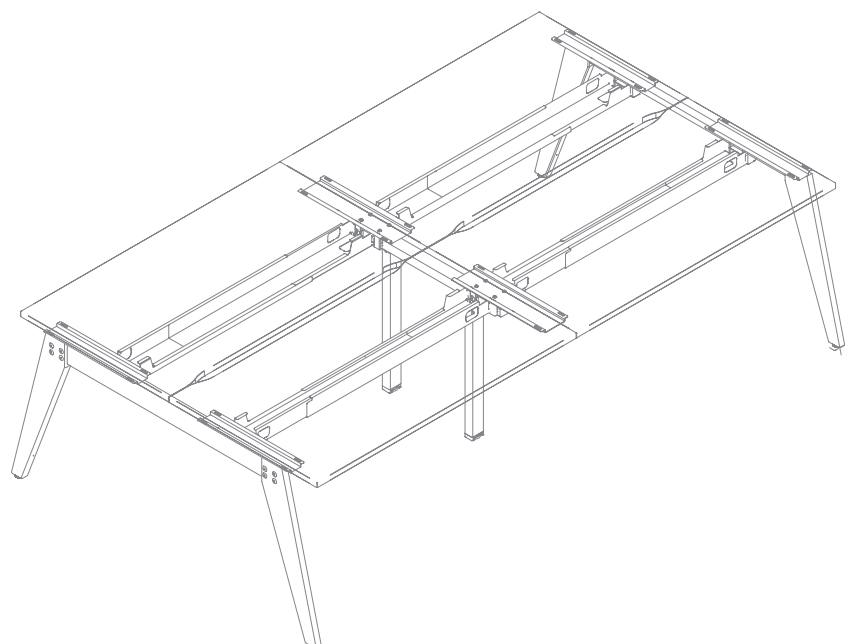

SWL12081 \*

SWL12082 \*

SWL12084 \*

SWL12086 \*

SWL12088 \*

\* Add letter R for rectangular, S for scallop, C for cut-out desktop

## Table Tops

## Cable Trays

Product Code	Description	Width
BISTRAY10	Cable tray - Bench desk 1000mm wide	752mm (29.6")
BISTRAY12	Cable tray - Bench desk 1200mm wide	952mm (37.5")
BISTRAY14	Cable tray - Bench desk 1400mm wide	1152mm (45.4")
BISTRAY16	Cable tray - Bench desk 1600mm wide	1352mm (53.2")
BISTRAY18	Cable tray - Bench desk 1800mm wide	1552mm (61.1")
SANCAP	Cable tray end cap - Pack of 2	