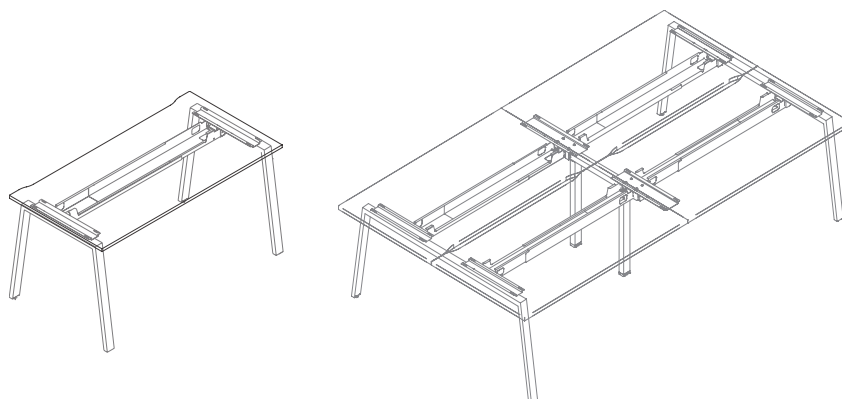

## A-frame

---

Select our A-frame steel legs to give your office desk an industrial yet intricate feel. Durable and high-quality, our A-frame offering is an attractive alternative to our goalpost legs.

Product Code	Description	Width	Depth
SGP12081 *	Goalpost frame with MFC desktop - single	1200mm (47.2")	800mm (31.5")
SGP14081 *	Goalpost frame with MFC desktop - single	1400mm (55.1")	800mm (31.5")
SGP16081 *	Goalpost frame with MFC desktop - single	1600mm (63")	800mm (31.5")
SGP18081 *	Goalpost frame with MFC desktop - single	1800mm (70.9")	800mm (31.5")
SGP12082 *	Goalpost frame with MFC desktop - 2 person	1200mm (47.2")	1600mm (63")
SGP14082 *	Goalpost frame with MFC desktop - 2 person	1400mm (55.1")	1600mm (63")
SGP16082 *	Goalpost frame with MFC desktop - 2 person	1600mm (63")	1600mm (63")
SGP18082 *	Goalpost frame with MFC desktop - 2 person	1800mm (70.9")	1600mm (63")
SGP12084 *	Goalpost frame with MFC desktop - 4 person	2400mm (94.5")	1600mm (63")
SGP14084 *	Goalpost frame with MFC desktop - 4 person	2800mm (110.2")	1600mm (63")
SGP16084 *	Goalpost frame with MFC desktop - 4 person	3200mm (126")	1600mm (63")
SGP18084 *	Goalpost frame with MFC desktop - 4 person	3600mm (141.7")	1600mm (63")
SGP12086 *	Goalpost frame with MFC desktop - 6 person	3600mm (141.7")	1600mm (63")
SGP14086 *	Goalpost frame with MFC desktop - 6 person	4200mm (165.4")	1600mm (63")
SGP16086 *	Goalpost frame with MFC desktop - 6 person	4800mm (189")	1600mm (63")
SGP18086 *	Goalpost frame with MFC desktop - 6 person	5400mm (212.6")	1600mm (63")
SGP12088 *	Goalpost frame with MFC desktop - 8 person	4800mm (189")	1600mm (63")
SGP14088 *	Goalpost frame with MFC desktop - 8 person	5600mm (220.5")	1600mm (63")
SGP16088 *	Goalpost frame with MFC desktop - 8 person	6400mm (252")	1600mm (63")
SGP18088 *	Goalpost frame with MFC desktop - 8 person	7200mm (283.5")	1600mm (63")