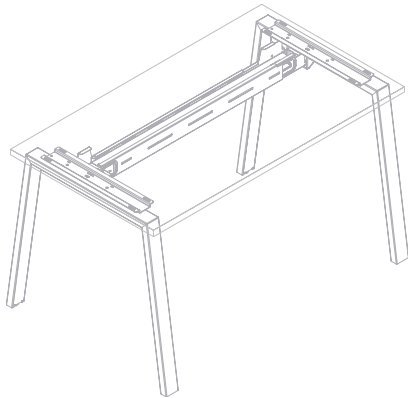

SAF14081R - Central Beam Supports Cable Management