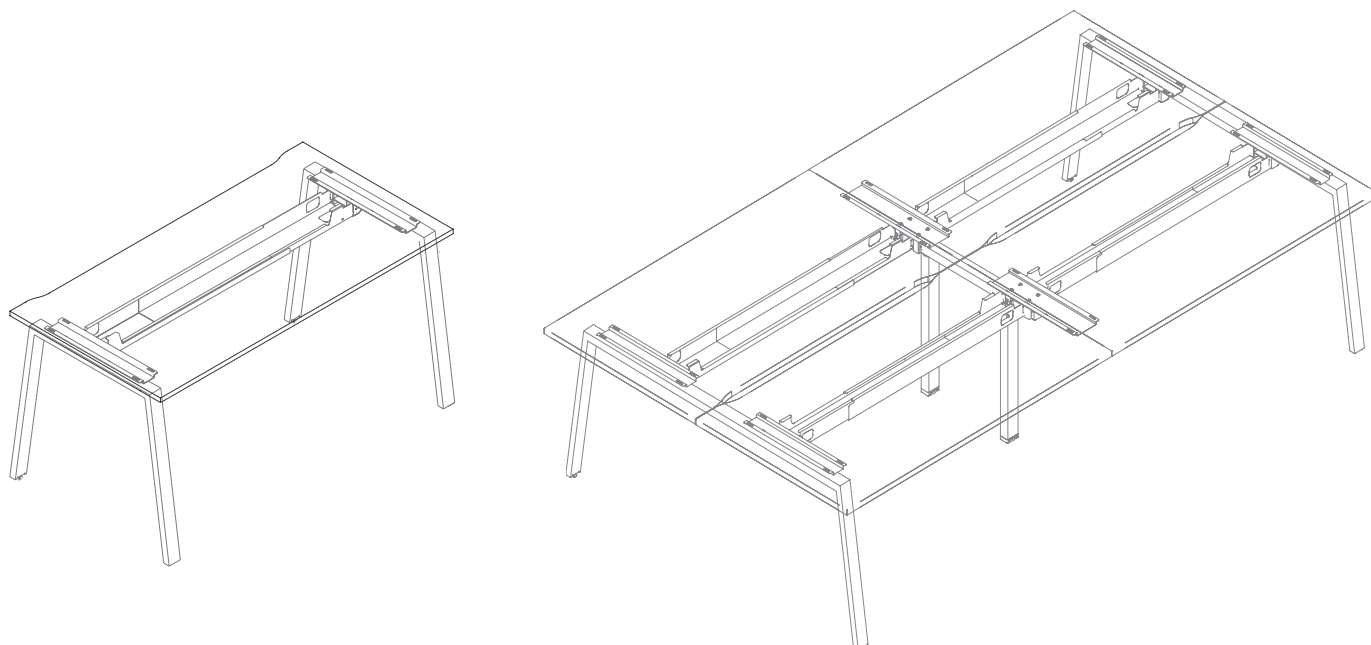

* Add letter R for rectangular, S for scallop, C for cut-out desktop