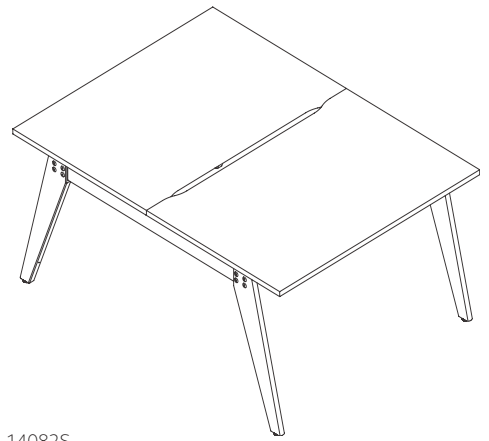

SWL14082S

2