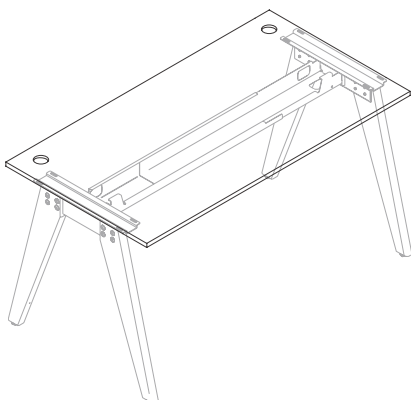

\* Add letter R for rectangular, S for scallop, C for cut-out desktop

Product Code	Description	Width	Depth
SWL12081 *	Solid oak with MFC desktop - single	1200mm (47.2")	800mm (31.5")
SWL14081 *	Solid oak with MFC desktop - single	1400mm (55.1")	800mm (31.5")
SWL16081 *	Solid oak with MFC desktop - single	1600mm (63")	800mm (31.5")
SWL18081 *	Solid oak with MFC desktop - single	1800mm (70.9")	800mm (31.5")
SWL12082 *	Solid oak with MFC desktop - 2 person	1200mm (47.2")	1600mm (63")
SWL14082 *	Solid oak with MFC desktop - 2 person	1400mm (55.1")	1600mm (63")
SWL16082 *	Solid oak with MFC desktop - 2 person	1600mm (63")	1600mm (63")
SWL18082 *	Solid oak with MFC desktop - 2 person	1800mm (70.9")	1600mm (63")
SWL12084 *	Solid oak with MFC desktop - 4 person	2400mm (94.5")	1600mm (63")
SWL14084 *	Solid oak with MFC desktop - 4 person	2800mm (110.2")	1600mm (63")
SWL16084 *	Solid oak with MFC desktop - 4 person	3200mm (126")	1600mm (63")
SWL18084 *	Solid oak with MFC desktop - 4 person	3600mm (141.7")	1600mm (63")
SWL12086 *	Solid oak with MFC desktop - 6 person	3600mm (141.7")	1600mm (63")
SWL14086 *	Solid oak with MFC desktop - 6 person	4200mm (165.4")	1600mm (63")
SWL16086 *	Solid oak with MFC desktop - 6 person	4800mm (189")	1600mm (63")
SWL18086 *	Solid oak with MFC desktop - 6 person	5400mm (212.6")	1600mm (63")
SWL12088 *	Solid oak with MFC desktop - 8 person	4800mm (189")	1600mm (63")
SWL14088 *	Solid oak with MFC desktop - 8 person	5600mm (220.5")	1600mm (63")
SWL16088 *	Solid oak with MFC desktop - 8 person	6400mm (252")	1600mm (63")
SWL18088 *	Solid oak with MFC desktop - 8 person	7200mm (283.5")	1600mm (63")

SWL12081 \*

SWL12082 \*

SWL12084 \*

SWL12086 \*

SWL12088 \*

\* Add letter R for rectangular, S for scallop, C for cut-out desktop