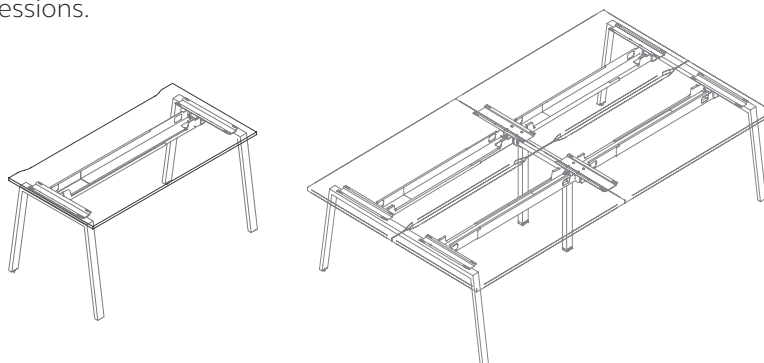

Range Overview

Goal post

A firm industry favourite, our goalpost leg offering is the classic offering for our desking range. Our goalpost legs are the perfect choice for the desks and benches within the collection - perfect for head down tasks and collaborative sessions.