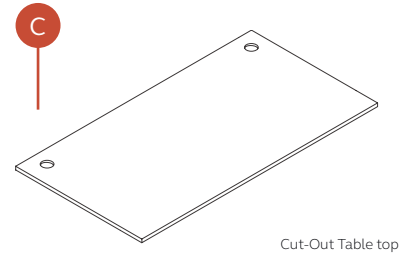

Table Tops

Cable Trays

Product Code	Description	Width
BISTRAY10	Cable tray - Bench desk 1000mm wide	752mm (29.6")
BISTRAY12	Cable tray - Bench desk 1200mm wide	952mm (37.5")
BISTRAY14	Cable tray - Bench desk 1400mm wide	1152mm (45.4")
BISTRAY16	Cable tray - Bench desk 1600mm wide	1352mm (53.2")
BISTRAY18	Cable tray - Bench desk 1800mm wide	1552mm (61.1")
SANCAP	Cable tray end cap - Pack of 2	

Cable Risers

Product Code	Description
CRINTERLEG	Mass cable riser for intermediate leg
CRSOCK	Cable riser sock c/w base weight

Modesty Panel

H: 375mm (14.8")

Product Code	Description	Width
MPSP12	Perforated steel modesty panel for 1200mm wide desk	1078mm (42.4")
MPSP14	Perforated steel modesty panel for 1400mm wide desk	1278mm (50.3")
MPSP16	Perforated steel modesty panel for 1600mm wide desk	1478mm (58.2")
MPSP18	Perforated steel modesty panel for 1800mm wide desk	1678mm (66.1")