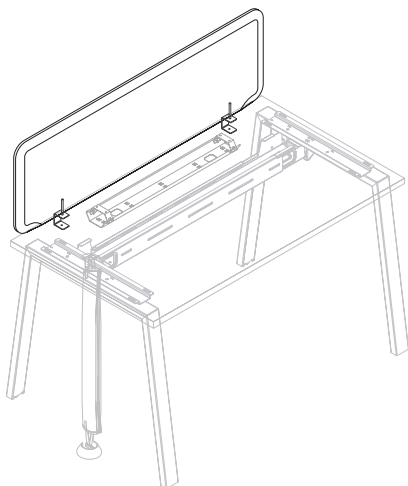

SAF14081S + CR SOCK + SBKT-BISBKT-01 + ABDMSCRN18