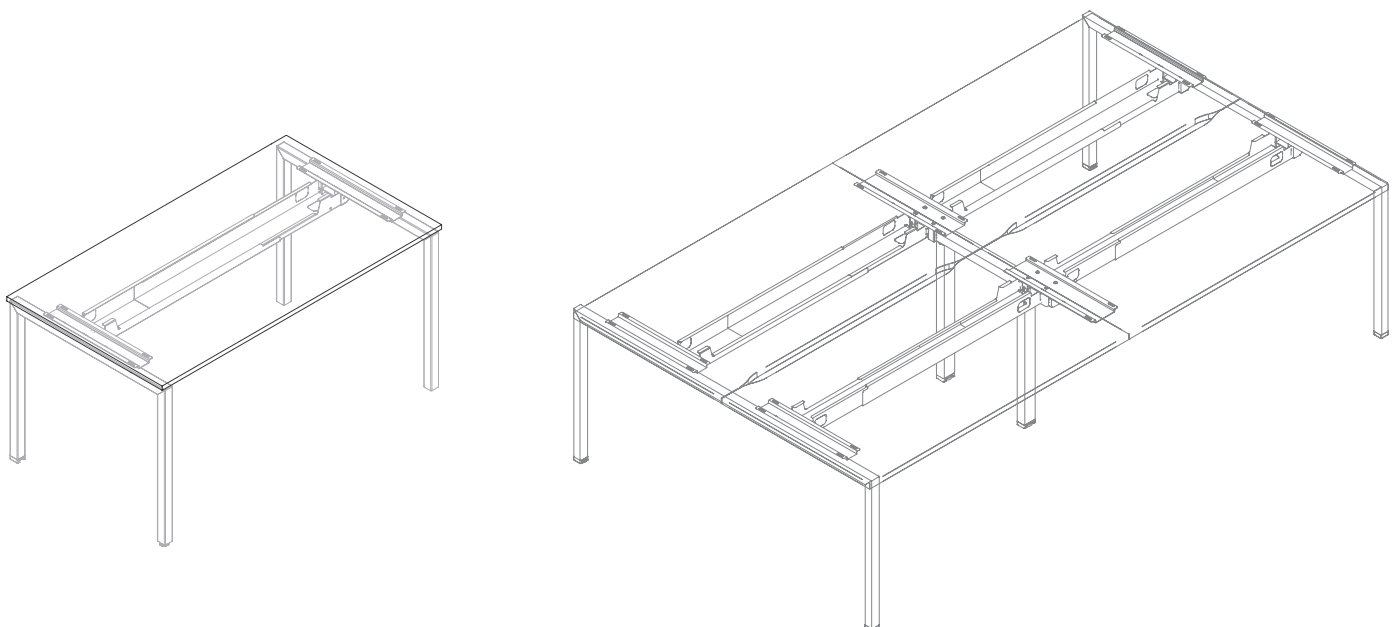

SGP12081

SGP12082

SGP12084

SGP12086

SGP12088

\* Add letter R for rectangular, S for scallop, C for cut-out desktop

Product Code	Description	Width	Depth	
SAF12081 *	A-frame with MFC desktop - single	1200mm (47.2")	800mm (31.5")	 SAF12081
SAF14081 *	A-frame with MFC desktop - single	1400mm (55.1")	800mm (31.5")	
SAF16081 *	A-frame with MFC desktop - single	1600mm (63")	800mm (31.5")	
SAF18081 *	A-frame with MFC desktop - single	1800mm (70.9")	800mm (31.5")	
SAF12082 *	A-frame with MFC desktop - 2 person	1200mm (47.2")	1600mm (63")	 SAF12082
SAF14082 *	A-frame with MFC desktop - 2 person	1400mm (55.1")	1600mm (63")	
SAF16082 *	A-frame with MFC desktop - 2 person	1600mm (63")	1600mm (63")	
SAF18082 *	A-frame with MFC desktop - 2 person	1800mm (70.9")	1600mm (63")	
SAF12084 *	A-frame with MFC desktop - 4 person	2400mm (94.5")	1600mm (63")	 SAF14084
SAF14084 *	A-frame with MFC desktop - 4 person	2800mm (110.2")	1600mm (63")	
SAF16084 *	A-frame with MFC desktop - 4 person	3200mm (126")	1600mm (63")	
SAF18084 *	A-frame with MFC desktop - 4 person	3600mm (141.7")	1600mm (63")	
SAF12086 *	A-frame with MFC desktop - 6 person	3600mm (141.7")	1600mm (63")	 SAF12086
SAF14086 *	A-frame with MFC desktop - 6 person	4200mm (165.4")	1600mm (63")	
SAF16086 *	A-frame with MFC desktop - 6 person	4800mm (189")	1600mm (63")	
SAF18086 *	A-frame with MFC desktop - 6 person	5400mm (212.6")	1600mm (63")	
SAF12088 *	A-frame with MFC desktop - 8 person	4800mm (189")	1600mm (63")	 SAF12088
SAF14088 *	A-frame with MFC desktop - 8 person	5600mm (220.5")	1600mm (63")	
SAF16088 *	A-frame with MFC desktop - 8 person	6400mm (252")	1600mm (63")	
SAF18088 *	A-frame with MFC desktop - 8 person	7200mm (283.5")	1600mm (63")	