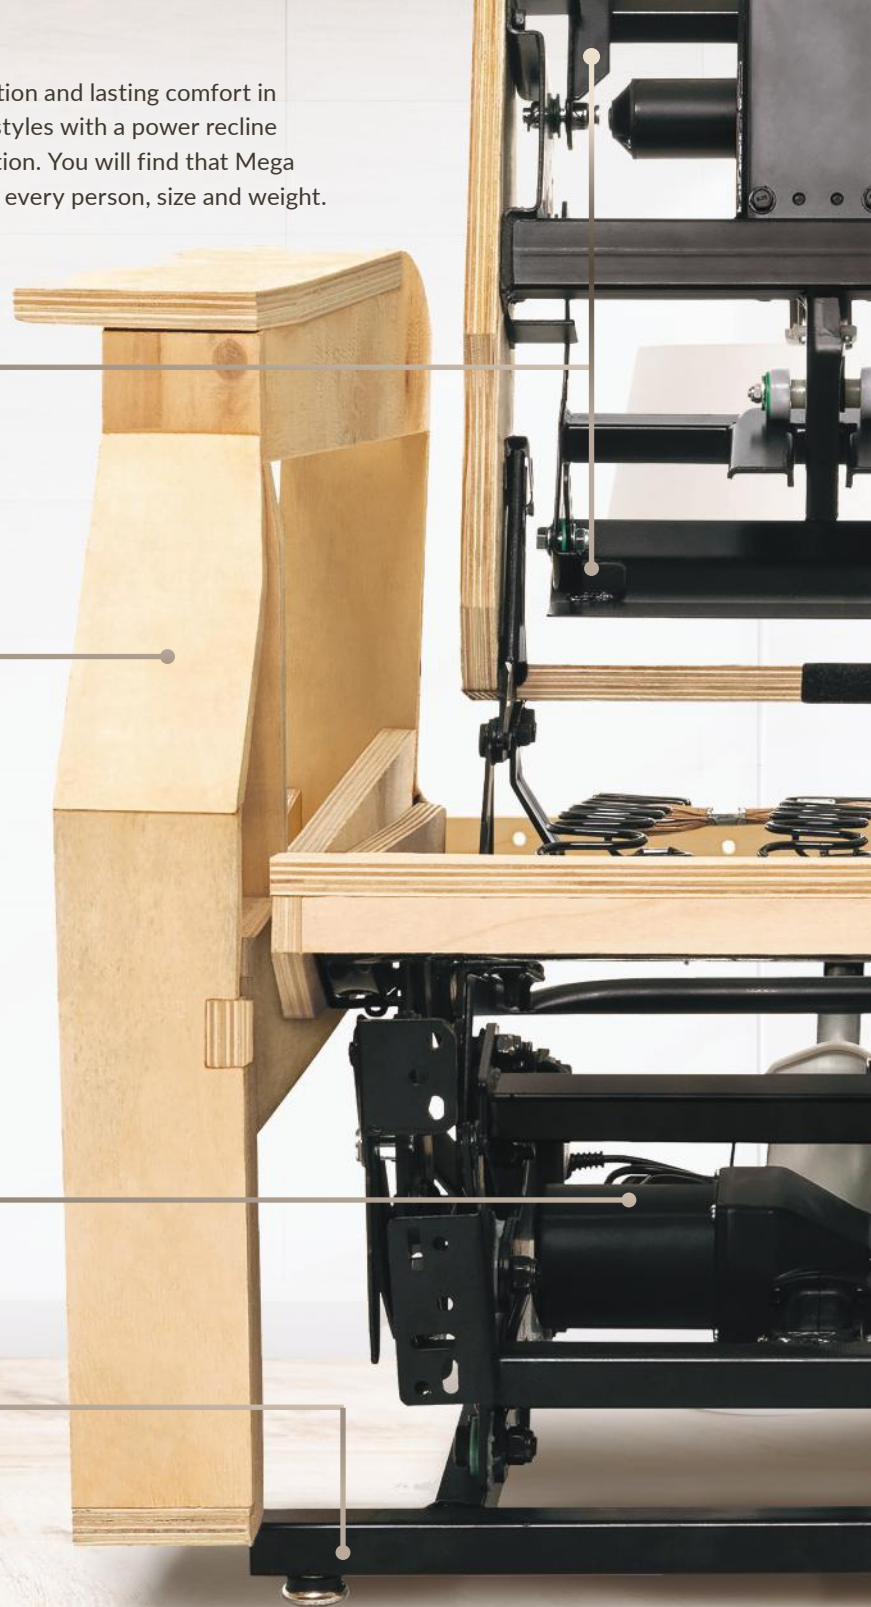

STEEL SEAT BOX

Springs are attached to heavy-duty steel frame.

LIFT AND RECLINE MOTORS

Independently adjusts the recliner to achieve relaxed, reclined, lay flat or upward lift positioning.

STEEL FRAME

Heavy-duty metal framework forged to last.