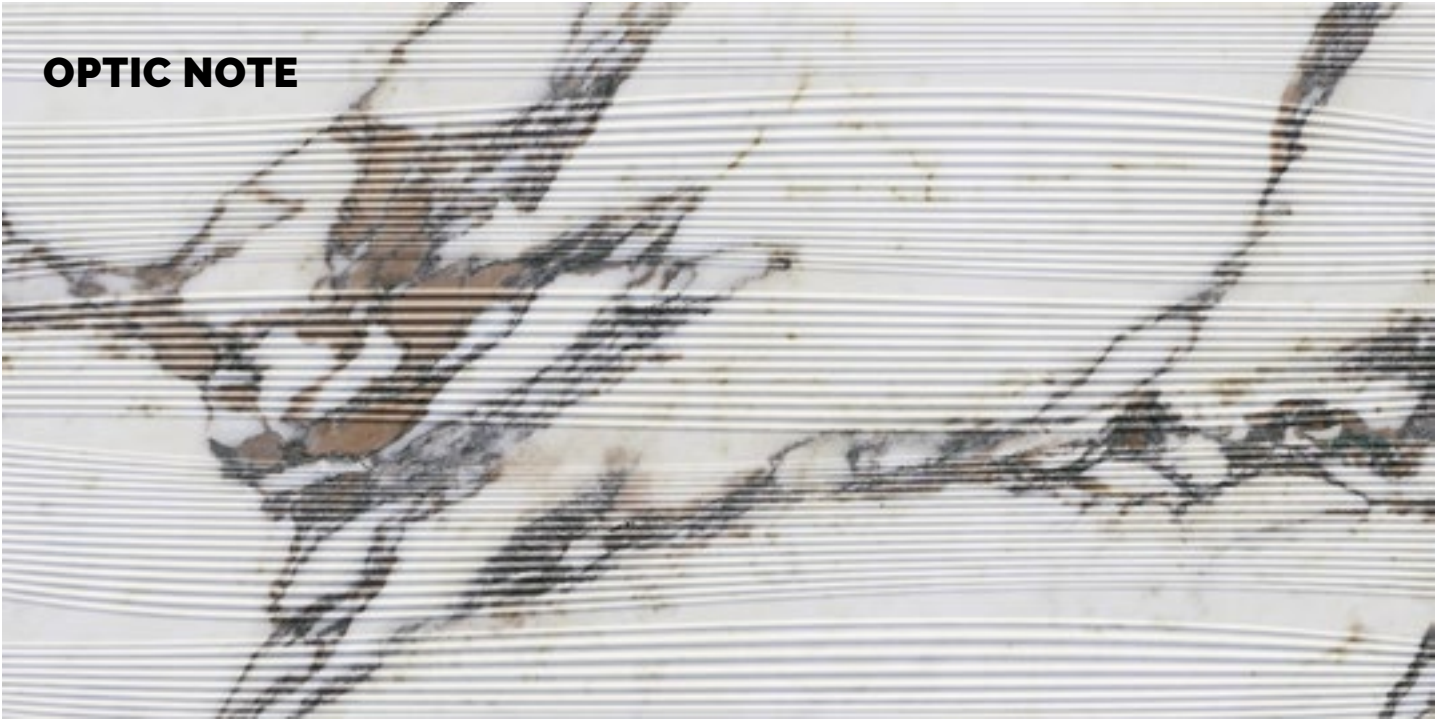

### OPTIC PRINCE

60x120 cm - 24"x47" (More subjects)  
137819 Natural Rect. ■ 143

9 mm

**OPTIC NOTE**

**60x120 cm** - 24"x47" (More subjects)  
**137818** Natural Rect. ■ 143

⊥ 9 mm

**OPTIC VIOLIN**

**60x120 cm** - 24"x47" (More subjects)  
**138290** Natural Rect., ■ 143