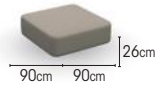

CUSHIONS

ottoman

exteria quadro smoke	02-000995
exteria quadro nature	02-000994
exteria melo beige	02-000996
sunbrella mezzo mist	02-001253
sunbrella mezzo thunder	02-001254

1 seat cushion: seat + back

exteria quadro smoke	02-000752
exteria quadro nature	02-000575
exteria melo beige	02-000937
sunbrella mezzo mist	02-000656
sunbrella mezzo thunder	02-000652

2 seat cushion: seat + back

exteria quadro smoke	02-000753
exteria quadro nature	02-000576
exteria melo beige	02-000938
sunbrella mezzo mist	02-000657
sunbrella mezzo thunder	02-000653

3 seat cushion

exteria quadro smoke	02-000754
exteria quadro nature	02-000577
exteria melo beige	02-000939
sunbrella mezzo mist	02-000658
sunbrella mezzo thunder	02-000654

sunlounger cushion

exteria quadro nature	02-001076
exteria quadro smoke	02-001077
exteria melo beige	02-000940
sunbrella mezzo mist	02-001255
sunbrella mezzo thunder	02-001256

DECO CUSHIONS

exteria melo beige	02-001006
exteria octa dark leaf	02-000578
exteria quadro nature	02-001050
exteria quadro smoke	02-001051
sunbrella mezzo mist	02-000651
sunbrella mezzo thunder	02-000655