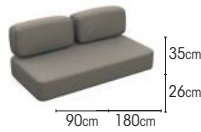

CUSHIONS

ottoman

exteria quadro smoke	02-000995
exteria quadro nature	02-000994
exteria melo beige	02-000996
sunbrella mezzo mist	02-001253
sunbrella mezzo thunder	02-001254

1 seat cushion: seat + back

exteria quadro smoke	02-000752
exteria quadro nature	02-000575
exteria melo beige	02-000937
sunbrella mezzo mist	02-000656
sunbrella mezzo thunder	02-000652

2 seat cushion: seat + back

exteria quadro smoke	02-000753
exteria quadro nature	02-000576
exteria melo beige	02-000938
sunbrella mezzo mist	02-000657
sunbrella mezzo thunder	02-000653

3 seat cushion

exteria quadro smoke	02-000754
exteria quadro nature	02-000577
exteria melo beige	02-000939
sunbrella mezzo mist	02-000658
sunbrella mezzo thunder	02-000654

sunlounger cushion

exteria quadro nature	02-001076
exteria quadro smoke	02-001077
exteria melo beige	02-000940
sunbrella mezzo mist	02-001255
sunbrella mezzo thunder	02-001256

DECO CUSHIONS

exteria melo beige	02-001006
exteria octa dark leaf	02-000578
exteria quadro nature	02-001050
exteria quadro smoke	02-001051
sunbrella mezzo mist	02-000651
sunbrella mezzo thunder	02-000655