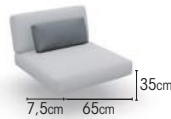

CUSHIONS

ottoman	sunbrella natte grey chiné	02-000494
	sunbrella natte sooty	02-000495
	sunbrella mezzo mist	02-000736
	sunbrella mezzo thunder	02-000737
	exteria quadro smoke	02-000496
	exteria quadro nature	02-000497
	exteria melo beige	02-000993

CENTER: seat + back

sunbrella natte grey chiné	02-000545
sunbrella natte sooty	02-000961
sunbrella mezzo mist	02-000779
sunbrella mezzo thunder	02-001251
exteria quadro smoke	02-000780
exteria quadro nature	02-001072
exteria melo beige	02-000954

CORNER: seat + back

sunbrella natte grey chiné	02-001049
sunbrella natte sooty	02-001071
sunbrella mezzo mist	02-000781
sunbrella mezzo thunder	02-001252
exteria quadro smoke	02-000782
exteria quadro nature	02-001073
exteria melo beige	02-000955

DECO CUSHIONS

CENTER	sunbrella natte grey chiné	02-000464
	sunbrella natte sooty	02-000997
	sunbrella lopi ash	02-000998
	sunbrella natte carbon sky	02-000999
	sunbrella mezzo mist	02-000788
	sunbrella mezzo thunder	02-000916
	exteria quadro smoke	02-000789
	exteria quadro nature	02-000682
	exteria melo beige	02-000919
	exteria octa dark leaf	02-000506

CORNER

sunbrella natte grey chiné	02-001000
sunbrella natte sooty	02-001001
sunbrella lopi ash	02-001004
sunbrella natte carbon sky	02-001005
sunbrella mezzo mist	02-001348
sunbrella mezzo thunder	02-001347
exteria quadro smoke	02-001002
exteria quadro nature	02-001003
exteria melo beige	02-000920
exteria octa dark leaf	02-000510