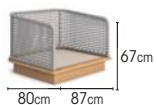

teak

ROPE

linnen

ITEMS

1 seat teak rope linnen 01-007386

2 seat teak rope linnen 01-007387

3 seat teak rope linnen 01-007388

FRAME powder coated stainless steel
sst sand mat
sst charcoal mat