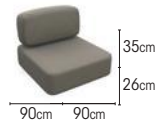

CUSHIONS

ottoman

exteria quadro smoke	02-000995
exteria quadro nature	02-000994
exteria melo beige	02-000996
sunbrella mezzo mist	02-001253
sunbrella mezzo thunder	02-001254

1 seat cushion: seat + back

exteria quadro smoke	02-000752
exteria quadro nature	02-000575
exteria melo beige	02-000937
sunbrella mezzo mist	02-000656
sunbrella mezzo thunder	02-000652

2 seat cushion: seat + back

exteria quadro smoke	02-000753
exteria quadro nature	02-000576
exteria melo beige	02-000938
sunbrella mezzo mist	02-000657
sunbrella mezzo thunder	02-000653

3 seat cushion

exteria quadro smoke	02-000754
exteria quadro nature	02-000577
exteria melo beige	02-000939
sunbrella mezzo mist	02-000658
sunbrella mezzo thunder	02-000654

sunlounger cushion

exteria quadro nature	02-001076
exteria quadro smoke	02-001077
exteria melo beige	02-000940
sunbrella mezzo mist	02-001255
sunbrella mezzo thunder	02-001256

DECO CUSHIONS

exteria melo beige	02-001006
exteria octa dark leaf	02-000578
exteria quadro nature	02-001050
exteria quadro smoke	02-001051
sunbrella mezzo mist	02-000651
sunbrella mezzo thunder	02-000655