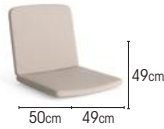

ITEMS

dining chair cushion

sunbrella lopi sand

02-001357