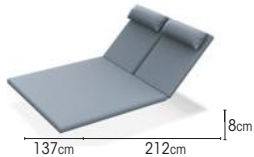

dining table

300cm

charcoal	teak	08-000379
white	teak	08-000380

bar table

charcoal	teak	08-000448
charcoal	ceramic black marble	08-000442
charcoal	ceramic ash grey	08-000443
charcoal	ceramic calacatta	08-000444
white	teak	08-000449
white	ceramic black marble	08-000445
white	ceramic ash grey	08-000446
white	ceramic calacatta	08-000447