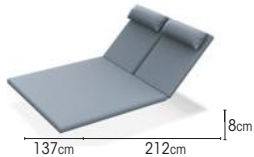

CUSHIONS UPHOLSTERY

sunbrella natte grey chiné
sunbrella natte sooty

exteria quadro smoke
exteria quadro nature
exteria melo beige

CUSHIONS

ottoman

sunbrella natte grey chiné	02-000110
sunbrella natte sooty	02-000478
exteria quadro smoke	02-000479
exteria quadro nature	02-000480
exteria melo beige	02-001084

CENTER: seat + back

sunbrella natte grey chiné	02-000422
sunbrella natte sooty	02-001008
exteria quadro smoke	02-000683
exteria quadro nature	02-000505
exteria melo beige	02-000917

CORNER: seat + double back

sunbrella natte grey chiné	02-001007
sunbrella natte sooty	02-001009
exteria quadro smoke	02-000787
exteria quadro nature	02-000509
exteria melo beige	02-000918

sunlounger cushion single

sunbrella natte grey chiné	02-000482
sunbrella natte sooty	02-000483
exteria quadro smoke	02-000485
exteria quadro nature	02-000484
exteria melo beige	02-000948

sunlounger cushion double

sunbrella natte grey chiné	02-000962
sunbrella natte sooty	02-000963
exteria quadro smoke	02-000965
exteria quadro nature	02-000964
exteria melo beige	02-000966

DECO CUSHIONS

CENTER

sunbrella natte grey chiné	02-000464
sunbrella natte sooty	02-000997
sunbrella lopi ash	02-000998
sunbrella natte carbon sky	02-000999
exteria quadro smoke	02-000789
exteria quadro nature	02-000682
exteria melo beige	02-000919
exteria octa dark leaf	02-000506
sunbrella mezzo mist	02-000788
sunbrella mezzo thunder	02-000916

CORNER

sunbrella natte grey chiné	02-001000
sunbrella natte sooty	02-001001
sunbrella lopi ash	02-001004
sunbrella natte carbon sky	02-001005
exteria quadro smoke	02-001002
exteria quadro nature	02-001003
exteria melo beige	02-000920
exteria octa dark leaf	02-000510
sunbrella mezzo mist	02-001348
sunbrella mezzo thunder	02-001347