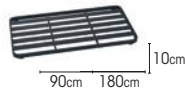

COMPONENTS

1seat	white charcoal sand		01-005011 01-004447 01-006436
2seat	white charcoal sand		01-005012 01-004448 01-006437
3seat	white charcoal sand		01-005013 01-004449 01-006577
backrest	white white charcoal charcoal charcoal sand	rope light grey melange rope beige uni rope beige uni rope charcoal black rope dark green rope linnen	01-005014 01-005493 01-004505 01-005010 01-005431 01-007237
sunlounger	white white charcoal charcoal charcoal sand	rope ligh grey melange rope beige uni rope beige uni rope charcoal black rope dark green rope linnen	01-005047 01-005495 01-005045 01-005046 01-005494 01-007238