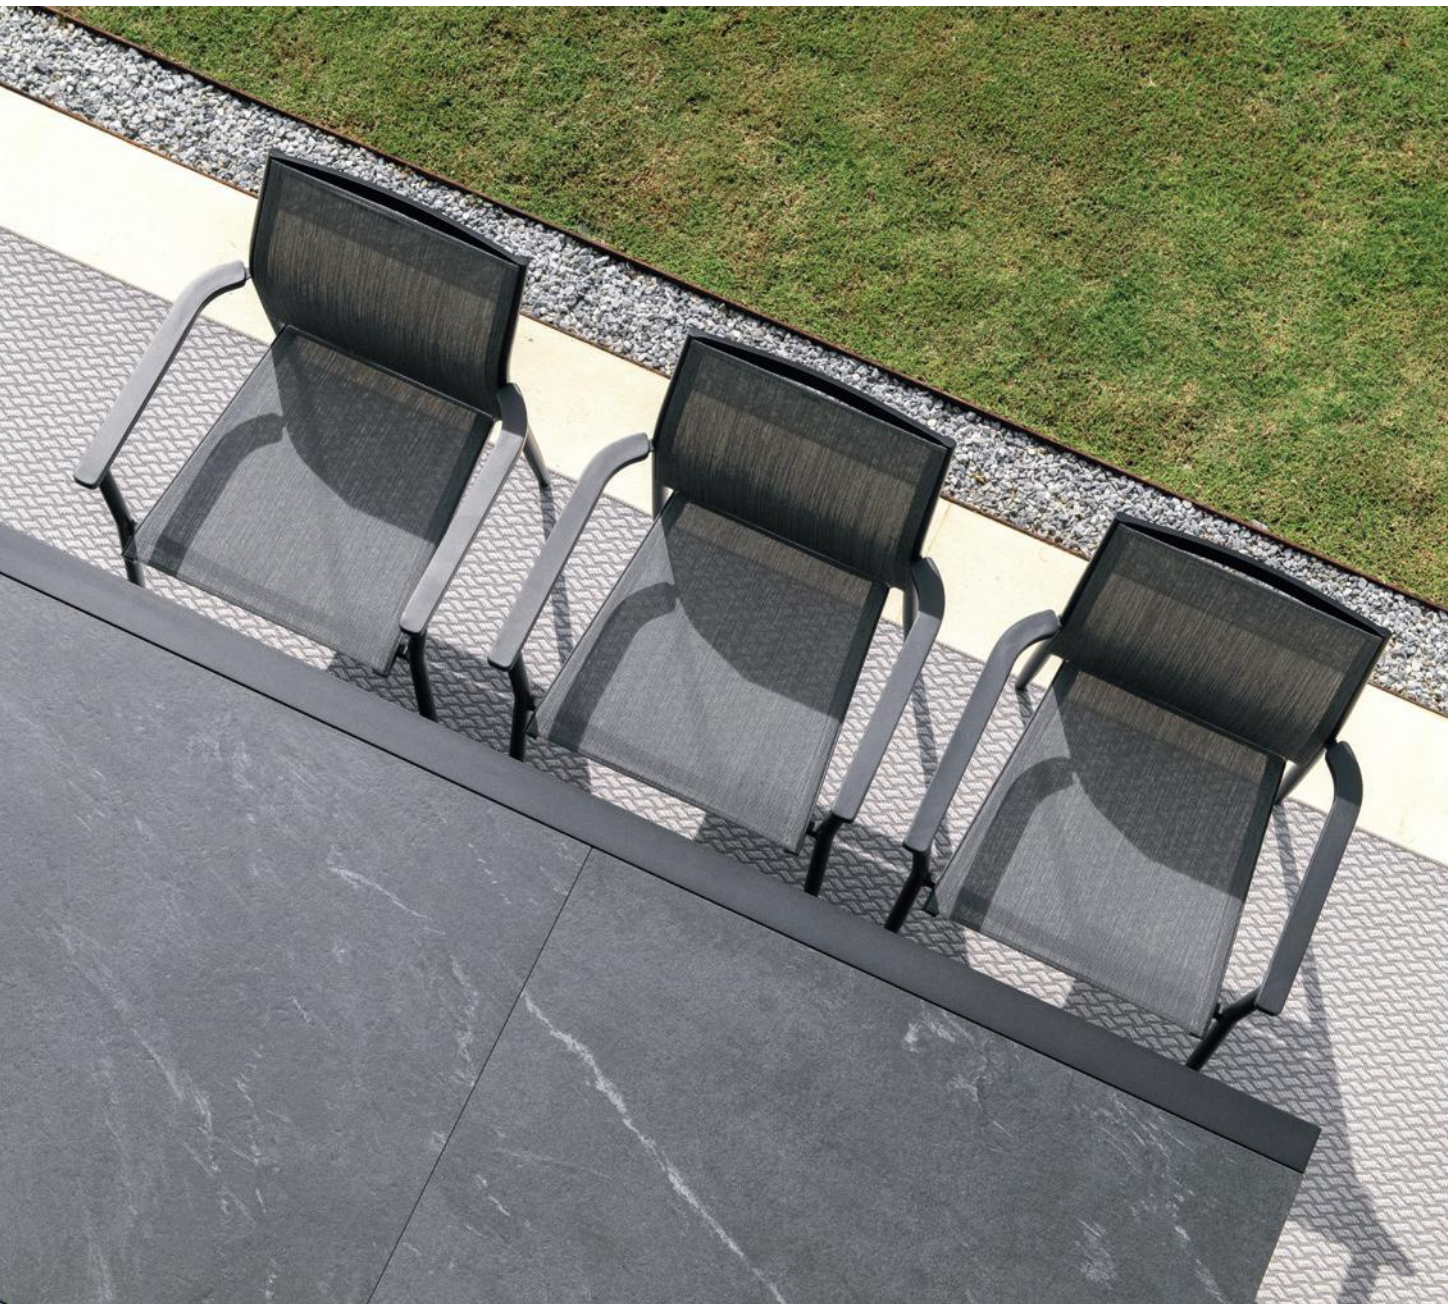

LOYA

dining chair, stackable

The Loya collection is an elegant mix of aluminium and either a rope weaving or Batyline sling finish. The surprising combinations of rope, aluminium and a touch of teak makes these lightweight dining chairs an extraordinary piece of furniture. Gentle curves and comfortable armrests invite you for enjoyable dinner parties.