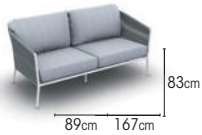

CUSHIONS UPHOLSTERY
 sunbrella natte grey chiné

ITEMS

1 seat, incl. cushions

charcoal	rope charcoal black sw	01-000950
white	rope light grey melange sw	01-001336

2,5 seats, incl. cushions

charcoal	rope charcoal black sw	01-001802
white	rope light grey melange sw	01-001337