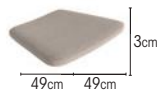

charcoal
white

PVC black
PVC white

08-000005
08-000003

CUSHIONS UPHOLSTERY

sunbrella lopi sand

ITEMS

1 seat cushion	sunbrella lopi sand	02-001211
1 seat cushion high back	sunbrella lopi sand	02-001212
2 seat cushion	sunbrella lopi sand	02-001213
dining chair cushion	sunbrella lopi sand	02-001210