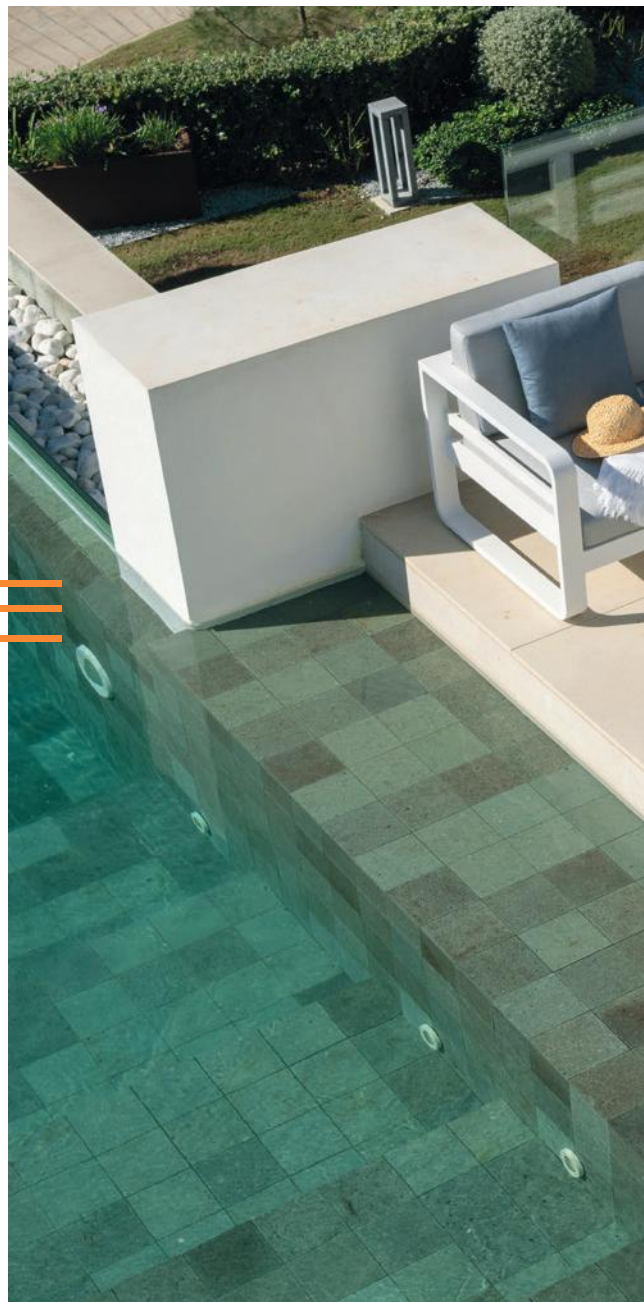

RENO

lounge sofa 1s, 2s, 3s
coffee table

Complete your garden or terrace with a luxury eye-catcher from our Reno range. The curved lines of the frame and the fresh accents of the comfortable outdoor pillows blend well in any surrounding. The 100% all-weather cushions with quickdry foam and Sunbrella fabrics can stay outside the entire season.