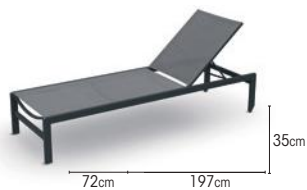

SYLT

FRAME powder coated aluminium
alu charcoal mat
alu white mat

SEATING
texteline silver grey
texteline light grey

ITEMS

sunlounger

charcoal	texteline silver grey	01-003544
white	texteline light grey	01-003188