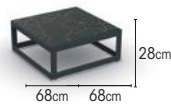

ITEMS

coffee table-68cm	charcoal	ash grey	01-006057
	charcoal	black marble	01-006214
	charcoal	calacatta	01-006344
	white	ash grey	01-006383
	white	black marble	01-006379
	white	calacatta	01-006059
coffee table-70cm	charcoal	full alu plate charcoal mat	01-000599
	white	full alu plate white mat	01-000600
coffee table-84cm	charcoal	ash grey	01-006060
	charcoal	black marble	01-006213
	charcoal	calacatta	01-006343
	white	ash grey	01-006382
	white	black marble	01-006378
	white	calacatta	01-006058
coffee table-90cm	charcoal	full alu plate charcoal mat	01-000597
	white	full alu plate white mat	01-000598
coffee table-62cm	charcoal	full alu plate charcoal mat	01-002153
	charcoal	ash grey	01-005893
	charcoal	black marble	01-005891
	charcoal	calacatta	01-005892
	white	full alu plate white mat	01-002154
	white	ash grey	01-006381
	white	black marble	01-006377
	white	calacatta	01-005894
coffee table-77cm	charcoal	full alu plate charcoal mat	01-002150
	charcoal	ash grey	01-005889
	charcoal	black marble	01-005887
	charcoal	calacatta	01-005888
	white	full alu plate white mat	01-002151
	white	ash grey	01-006380
	white	black marble	01-006376
	white	calacatta	01-005890