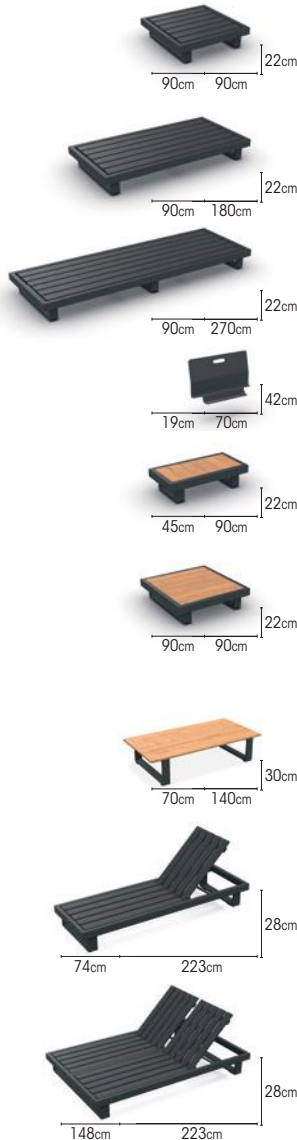

FANO COMPONENTS

FRAME powder coated aluminium
alu white mat
alu charcoal mat

TOP
alu white mat
alu charcoal mat

INLAY
teak
ceramic black marble
ceramic ash grey
ceramic calacatta

COMPONENTS

1seat	charcoal		01-000278	
	white		01-000281	
2seats	charcoal		01-000279	
	white		01-000282	
3seats	charcoal		01-000280	
	white		01-000283	
backrest	charcoal		01-000923	
	white		01-000148	
coffee table	charcoal	full alu plate	45x90cm 01-000607	90x90cm 01-000603
	charcoal	teak	01-000605	01-000601
	charcoal	ceramic black marble	01-006187	01-006186
	charcoal	ceramic ash grey	01-006368	01-006384
	charcoal	ceramic calacatta	01-006367	01-006385
	white	full alu plate	01-000608	01-000604
	white	teak	01-000606	01-000602
	white	ceramic black marble	01-006371	01-006386
	white	ceramic ash grey	01-006370	01-006387
	white	ceramic calacatta	01-006369	01-006388
coffee table	charcoal	teak	70x140cm 01-005096	
	white	teak	01-005097	
sunlounger single	charcoal		01-000120	
	white		01-004690	
sunlounger double	charcoal		01-004728	
	white		01-004730