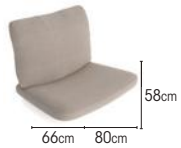

charcoal
white

PVC black
PVC white

08-000005
08-000003

CUSHIONS UPHOLSTERY

sunbrella lopi sand

ITEMS

1 seat cushion	sunbrella lopi sand	02-001211
1 seat cushion high back	sunbrella lopi sand	02-001212
2 seat cushion	sunbrella lopi sand	02-001213
dining chair cushion	sunbrella lopi sand	02-001210