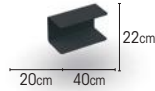

TRURO COMPONENTS

FRAME powder coated aluminium
alu charcoal mat
teak

COMPONENTS

1 seat	charcoal teak	08-000287
2 seat	charcoal teak	08-000050
2 seat double	charcoal teak	08-000280
3 seat	charcoal teak	08-000051
backrest	charcoal	01-000923
armrest	charcoal	01-000147
coffee table	charcoal teak	08-000128
sunlounger single	charcoal teak	01-004916
sunlounger double	charcoal teak	01-004923