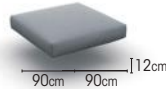

CUSHIONS

ottoman	sunbrella natte grey chiné	02-000494
	sunbrella natte sooty	02-000495
	sunbrella mezzo mist	02-000736
	sunbrella mezzo thunder	02-000737
	exteria quadro smoke	02-000496
	exteria quadro nature	02-000497
	exteria melo beige	02-000993

CENTER: seat + back

sunbrella natte grey chiné	02-000545
sunbrella natte sooty	02-000961
sunbrella mezzo mist	02-000779
sunbrella mezzo thunder	02-001251
exteria quadro smoke	02-000780
exteria quadro nature	02-001072
exteria melo beige	02-000954

CORNER: seat + back

sunbrella natte grey chiné	02-001049
sunbrella natte sooty	02-001071
sunbrella mezzo mist	02-000781
sunbrella mezzo thunder	02-001252
exteria quadro smoke	02-000782
exteria quadro nature	02-001073
exteria melo beige	02-000955

DECO CUSHIONS

CENTER	sunbrella natte grey chiné	02-000464
	sunbrella natte sooty	02-000997
	sunbrella lopi ash	02-000998
	sunbrella natte carbon sky	02-000999
	sunbrella mezzo mist	02-000788
	sunbrella mezzo thunder	02-000916
	exteria quadro smoke	02-000789
	exteria quadro nature	02-000682
	exteria melo beige	02-000919
	exteria octa dark leaf	02-000506

CORNER

sunbrella natte grey chiné	02-001000
sunbrella natte sooty	02-001001
sunbrella lopi ash	02-001004
sunbrella natte carbon sky	02-001005
sunbrella mezzo mist	02-001348
sunbrella mezzo thunder	02-001347
exteria quadro smoke	02-001002
exteria quadro nature	02-001003
exteria melo beige	02-000920
exteria octa dark leaf	02-000510