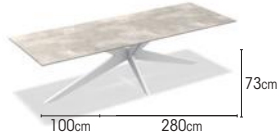

dining table - ceramic top

charcoal	ceramic palladium grey	08-000487
charcoal	ceramic chianca	08-000503
white	ceramic palladium grey	08-000488
white	ceramic chianca	08-000504
sand	ceramic palladium grey	08-000486
sand	ceramic chianca	08-000502
black	ceramic palladium grey	

220x100cm

280x100cm

08-000438
08-000506
08-000451
08-000507
08-000485
08-000505
08-000457