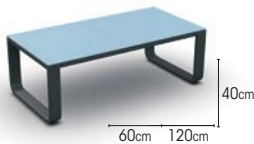

COMPONENTS

1 seat	charcoal		01-000159
	white		01-000168
2 seats	charcoal		01-000160
	white		01-000169
3 seats	charcoal		01-000161
	white		01-000170
coffee table	charcoal	glass light grey	01-000615
	white	glass light grey	01-000616