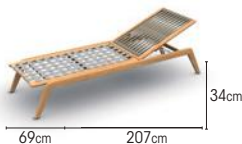

sunlounger

teak	rope taupe	01-002020
teak	rope khaki	01-002019