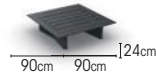

COMPONENTS		
1 seat	charcoal	01-000205
	white	01-000213