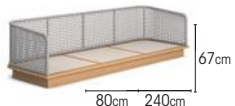

teak

ROPE

linnen

ITEMS

1 seat teak rope linnen 01-007386

2 seat teak rope linnen 01-007387

3 seat teak rope linnen 01-007388

FRAME powder coated stainless steel
sst sand mat
sst charcoal mat