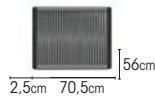

COMPONENTS

1seat	white charcoal sand		01-005011 01-004447 01-006436
2seat	white charcoal sand		01-005012 01-004448 01-006437
3seat	white charcoal sand		01-005013 01-004449 01-006577
backrest	white white charcoal charcoal charcoal sand	rope light grey melange rope beige uni rope beige uni rope charcoal black rope dark green rope linnen	01-005014 01-005493 01-004505 01-005010 01-005431 01-007237
sunlounger	white white charcoal charcoal charcoal sand	rope ligh grey melange rope beige uni rope beige uni rope charcoal black rope dark green rope linnen	01-005047 01-005495 01-005045 01-005046 01-005494 01-007238