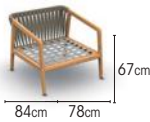

COMPONENTS

1 seat

teak	rope taupe	01-002013
teak	rope khaki	01-002016

2 seats

teak	rope taupe	01-002014
teak	rope khaki	01-002017

3 seats

teak	rope taupe	01-002015
teak	rope khaki	01-002018

dining chair