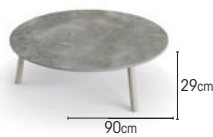

coffee table

charcoal	ceramic palladium grey	01-007626
charcoal	ceramic chianca	01-007627
white	ceramic palladium grey	01-007632
white	ceramic chianca	01-007633
sand	ceramic palladium grey	01-007591
sand	ceramic chianca	01-007592
teak	ceramic palladium grey	01-007404
teak	ceramic chianca	01-007523
teak	teak	01-007849