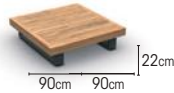

TRURO COMPONENTS

FRAME powder coated aluminium
alu charcoal mat
teak

COMPONENTS

1 seat	charcoal teak	08-000287
2 seat	charcoal teak	08-000050
2 seat double	charcoal teak	08-000280
3 seat	charcoal teak	08-000051
backrest	charcoal	01-000923
armrest	charcoal	01-000147
coffee table	charcoal teak	08-000128
sunlounger single	charcoal teak	01-004916
sunlounger double	charcoal teak	01-004923