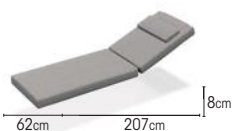

1x sunlounger cushion

exteria quadro nature
exteria melo beige

02-000514
02-000946