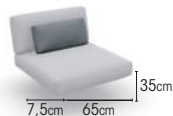

dining table

300cm

charcoal	teak	08-000379
white	teak	08-000380

bar table

charcoal	teak	08-000448
charcoal	ceramic black marble	08-000442
charcoal	ceramic ash grey	08-000443
charcoal	ceramic calacatta	08-000444
white	teak	08-000449
white	ceramic black marble	08-000445
white	ceramic ash grey	08-000446
white	ceramic calacatta	08-000447