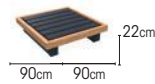

TRURO COMPONENTS

FRAME powder coated aluminium
alu charcoal mat
teak

COMPONENTS

1 seat	charcoal teak	08-000287
2 seat	charcoal teak	08-000050
2 seat double	charcoal teak	08-000280
3 seat	charcoal teak	08-000051
backrest	charcoal	01-000923
armrest	charcoal	01-000147
coffee table	charcoal teak	08-000128
sunlounger single	charcoal teak	01-004916
sunlounger double	charcoal teak	01-004923