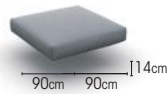

dining table

300cm

charcoal	teak	08-000379
white	teak	08-000380

bar table

charcoal	teak	08-000448
charcoal	ceramic black marble	08-000442
charcoal	ceramic ash grey	08-000443
charcoal	ceramic calacatta	08-000444
white	teak	08-000449
white	ceramic black marble	08-000445
white	ceramic ash grey	08-000446
white	ceramic calacatta	08-000447