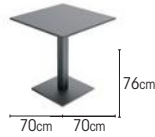

ITEMS

bistro table

charcoal
white

01-000462
01-000465