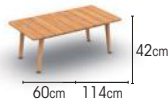

coffee table

teak		01-002022