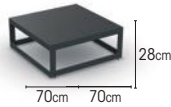

ITEMS

coffee table-68cm	charcoal	ash grey	01-006057
	charcoal	black marble	01-006214
	charcoal	calacatta	01-006344
	white	ash grey	01-006383
	white	black marble	01-006379
	white	calacatta	01-006059
coffee table-70cm	charcoal	full alu plate charcoal mat	01-000599
	white	full alu plate white mat	01-000600
coffee table-84cm	charcoal	ash grey	01-006060
	charcoal	black marble	01-006213
	charcoal	calacatta	01-006343
	white	ash grey	01-006382
	white	black marble	01-006378
	white	calacatta	01-006058
coffee table-90cm	charcoal	full alu plate charcoal mat	01-000597
	white	full alu plate white mat	01-000598
coffee table-62cm	charcoal	full alu plate charcoal mat	01-002153
	charcoal	ash grey	01-005893
	charcoal	black marble	01-005891
	charcoal	calacatta	01-005892
	white	full alu plate white mat	01-002154
	white	ash grey	01-006381
	white	black marble	01-006377
	white	calacatta	01-005894
coffee table-77cm	charcoal	full alu plate charcoal mat	01-002150
	charcoal	ash grey	01-005889
	charcoal	black marble	01-005887
	charcoal	calacatta	01-005888
	white	full alu plate white mat	01-002151
	white	ash grey	01-006380
	white	black marble	01-006376
	white	calacatta	01-005890