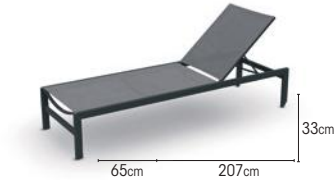

SEATING
 batyline taupe
 batyline dark grey
 batyline light grey
 batyline sand

ITEMS
 sunlounger

charcoal	batyline taupe	01-003401
black	batyline dark grey	01-005323
white	batyline light grey	01-003400
sand	batyline sand	01-007280