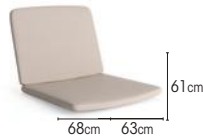

lounge cushion

sunbrella lopi sand

02-001358