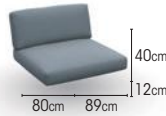

CUSHIONS

ottoman	sunbrella natte grey chiné	02-000494
	sunbrella natte sooty	02-000495
	sunbrella mezzo mist	02-000736
	sunbrella mezzo thunder	02-000737
	exteria quadro smoke	02-000496
	exteria quadro nature	02-000497
	exteria melo beige	02-000993

CENTER: seat + back

sunbrella natte grey chiné	02-000545
sunbrella natte sooty	02-000961
sunbrella mezzo mist	02-000779
sunbrella mezzo thunder	02-001251
exteria quadro smoke	02-000780
exteria quadro nature	02-001072
exteria melo beige	02-000954

CORNER: seat + back

sunbrella natte grey chiné	02-001049
sunbrella natte sooty	02-001071
sunbrella mezzo mist	02-000781
sunbrella mezzo thunder	02-001252
exteria quadro smoke	02-000782
exteria quadro nature	02-001073
exteria melo beige	02-000955

DECO CUSHIONS

CENTER	sunbrella natte grey chiné	02-000464
	sunbrella natte sooty	02-000997
	sunbrella lopi ash	02-000998
	sunbrella natte carbon sky	02-000999
	sunbrella mezzo mist	02-000788
	sunbrella mezzo thunder	02-000916
	exteria quadro smoke	02-000789
	exteria quadro nature	02-000682
	exteria melo beige	02-000919
	exteria octa dark leaf	02-000506

CORNER

sunbrella natte grey chiné	02-001000
sunbrella natte sooty	02-001001
sunbrella lopi ash	02-001004
sunbrella natte carbon sky	02-001005
sunbrella mezzo mist	02-001348
sunbrella mezzo thunder	02-001347
exteria quadro smoke	02-001002
exteria quadro nature	02-001003
exteria melo beige	02-000920
exteria octa dark leaf	02-000510