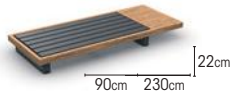

COMPONENTS

1 seat	charcoal teak	08-000287
2 seat	charcoal teak	08-000050
2 seat double	charcoal teak	08-000280
3 seat	charcoal teak	08-000051
backrest	charcoal	01-000923
armrest	charcoal	01-000147
coffee table	charcoal teak	08-000128
sunlounger single	charcoal teak	01-004916
sunlounger double	charcoal teak	01-004923