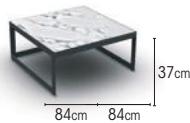

ITEMS

coffee table-68cm	charcoal	ash grey	01-006057
	charcoal	black marble	01-006214
	charcoal	calacatta	01-006344
	white	ash grey	01-006383
	white	black marble	01-006379
	white	calacatta	01-006059
coffee table-70cm	charcoal	full alu plate charcoal mat	01-000599
	white	full alu plate white mat	01-000600
coffee table-84cm	charcoal	ash grey	01-006060
	charcoal	black marble	01-006213
	charcoal	calacatta	01-006343
	white	ash grey	01-006382
	white	black marble	01-006378
	white	calacatta	01-006058
coffee table-90cm	charcoal	full alu plate charcoal mat	01-000597
	white	full alu plate white mat	01-000598
coffee table-62cm	charcoal	full alu plate charcoal mat	01-002153
	charcoal	ash grey	01-005893
	charcoal	black marble	01-005891
	charcoal	calacatta	01-005892
	white	full alu plate white mat	01-002154
	white	ash grey	01-006381
	white	black marble	01-006377
	white	calacatta	01-005894
coffee table-77cm	charcoal	full alu plate charcoal mat	01-002150
	charcoal	ash grey	01-005889
	charcoal	black marble	01-005887
	charcoal	calacatta	01-005888
	white	full alu plate white mat	01-002151
	white	ash grey	01-006380
	white	black marble	01-006376
	white	calacatta	01-005890