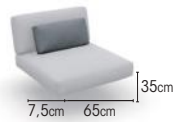

exteria quadro smoke
exteria quadro nature
exteria melo beige
exteria octa dark leaf

CUSHIONS

1x seat + back

sunbrella natte grey chiné
sunbrella natte sooty
sunbrella mezzo mist

02-001075
02-001074
02-001359