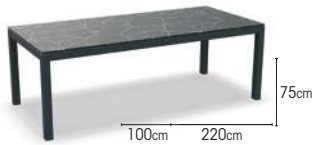

DANLI

FRAME powder coated aluminium
alu charcoal mat
alu black mat
alu white mat

TABLE TOPS
ceramic black marble
ceramic calacatta
ceramic ash grey
ceramic graphite grey
teak

ITEMS
dining table

		100x100cm
charcoal	ceramic calacatta	08-000412
charcoal	ceramic ash grey	08-000413
charcoal	ceramic black marble	08-000414
charcoal	ceramic graphite grey	08-000479
black	ceramic calacatta	08-000401
black	ceramic ash grey	08-000397
black	ceramic black marble	08-000405
black	ceramic graphite grey	08-000475
white	ceramic calacatta	08-000422
white	ceramic ash grey	08-000420
white	ceramic black marble	08-000421

dining table

		90x160cm	100x220cm
charcoal	teak	08-000390	08-000384
charcoal	ceramic calacatta	08-000411	08-000416
charcoal	ceramic ash grey	08-000409	08-000434
charcoal	ceramic black marble	08-000410	08-000435
charcoal	ceramic graphite grey	08-000480	08-000481
black	teak	08-000389	08-000383
black	ceramic calacatta	08-000402	08-000403
black	ceramic ash grey	08-000398	08-000399
black	ceramic black marble	08-000406	08-000407
black	ceramic graphite grey	08-000476	08-000477
white	teak	08-000391	08-000385
white	ceramic calacatta	08-000419	08-000424
white	ceramic ash grey	08-000417	08-000428
white	ceramic black marble	08-000418	08-000429

dining table