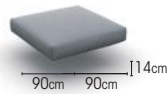

CUSHIONS UPHOLSTERY

sunbrella natte grey chiné
sunbrella natte sooty

exteria quadro smoke
exteria quadro nature
exteria melo beige

CUSHIONS

ottoman

sunbrella natte grey chiné	02-000110
sunbrella natte sooty	02-000478
exteria quadro smoke	02-000479
exteria quadro nature	02-000480
exteria melo beige	02-001084

CENTER: seat + back

sunbrella natte grey chiné	02-000422
sunbrella natte sooty	02-001008
exteria quadro smoke	02-000683
exteria quadro nature	02-000505
exteria melo beige	02-000917

CORNER: seat + double back

sunbrella natte grey chiné	02-001007
sunbrella natte sooty	02-001009
exteria quadro smoke	02-000787
exteria quadro nature	02-000509
exteria melo beige	02-000918

sunlounger cushion single

sunbrella natte grey chiné	02-000482
sunbrella natte sooty	02-000483
exteria quadro smoke	02-000485
exteria quadro nature	02-000484
exteria melo beige	02-000948

sunlounger cushion double

sunbrella natte grey chiné	02-000962
sunbrella natte sooty	02-000963
exteria quadro smoke	02-000965
exteria quadro nature	02-000964
exteria melo beige	02-000966

DECO CUSHIONS

CENTER

sunbrella natte grey chiné	02-000464
sunbrella natte sooty	02-000997
sunbrella lopi ash	02-000998
sunbrella natte carbon sky	02-000999
exteria quadro smoke	02-000789
exteria quadro nature	02-000682
exteria melo beige	02-000919
exteria octa dark leaf	02-000506
sunbrella mezzo mist	02-000788
sunbrella mezzo thunder	02-000916

CORNER

sunbrella natte grey chiné	02-001000
sunbrella natte sooty	02-001001
sunbrella lopi ash	02-001004
sunbrella natte carbon sky	02-001005
exteria quadro smoke	02-001002
exteria quadro nature	02-001003
exteria melo beige	02-000920
exteria octa dark leaf	02-000510
sunbrella mezzo mist	02-001348
sunbrella mezzo thunder	02-001347