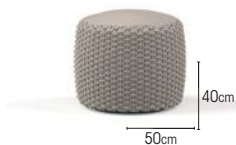

POUFS

COLOURS

ash
concrete
dark grey
olive green
sand
orange/dark grey

sunbrella lopi ash
sunbrella savane dawn
sunbrella mezzo mist
sunbrella mezzo thunder

ITEMS

pouff D80cm

ash 04-000252
concrete 04-000253
dark grey 04-000037
olive green 04-000040
sand 04-000254
orange/dark grey 04-000028