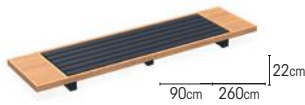

COMPONENTS

1 seat	charcoal teak	08-000287
2 seat	charcoal teak	08-000050
2 seat double	charcoal teak	08-000280
3 seat	charcoal teak	08-000051
backrest	charcoal	01-000923
armrest	charcoal	01-000147
coffee table	charcoal teak	08-000128
sunlounger single	charcoal teak	01-004916
sunlounger double	charcoal teak	01-004923