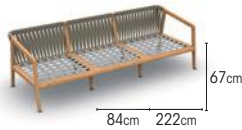

COMPONENTS

1 seat

teak	rope taupe	01-002013
teak	rope khaki	01-002016

2 seats

teak	rope taupe	01-002014
teak	rope khaki	01-002017

3 seats

teak	rope taupe	01-002015
teak	rope khaki	01-002018

dining chair