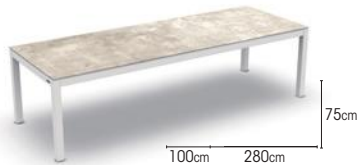

dining table

		100x280cm
charcoal	teak	08-000387
charcoal	ceramic calacatta	08-000415
charcoal	ceramic ash grey	08-000432
charcoal	ceramic black marble	08-000433
charcoal	ceramic graphite grey	08-000482
black	teak	08-000386
black	ceramic calacatta	08-000404
black	ceramic ash grey	08-000400
black	ceramic black marble	08-000408
black	ceramic graphite grey	08-000478
white	teak	08-000388
white	ceramic calacatta	08-000423
white	ceramic ash grey	08-000430
white	ceramic black marble	08-000431