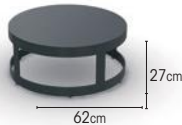

ITEMS

coffee table-68cm	charcoal	ash grey	01-006057
	charcoal	black marble	01-006214
	charcoal	calacatta	01-006344
	white	ash grey	01-006383
	white	black marble	01-006379
	white	calacatta	01-006059
coffee table-70cm	charcoal	full alu plate charcoal mat	01-000599
	white	full alu plate white mat	01-000600
coffee table-84cm	charcoal	ash grey	01-006060
	charcoal	black marble	01-006213
	charcoal	calacatta	01-006343
	white	ash grey	01-006382
	white	black marble	01-006378
	white	calacatta	01-006058
coffee table-90cm	charcoal	full alu plate charcoal mat	01-000597
	white	full alu plate white mat	01-000598
coffee table-62cm	charcoal	full alu plate charcoal mat	01-002153
	charcoal	ash grey	01-005893
	charcoal	black marble	01-005891
	charcoal	calacatta	01-005892
	white	full alu plate white mat	01-002154
	white	ash grey	01-006381
	white	black marble	01-006377
	white	calacatta	01-005894
coffee table-77cm	charcoal	full alu plate charcoal mat	01-002150
	charcoal	ash grey	01-005889
	charcoal	black marble	01-005887
	charcoal	calacatta	01-005888
	white	full alu plate white mat	01-002151
	white	ash grey	01-006380
	white	black marble	01-006376
	white	calacatta	01-005890