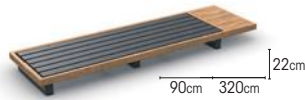

COMPONENTS

1 seat	charcoal teak	08-000287
2 seat	charcoal teak	08-000050
2 seat double	charcoal teak	08-000280
3 seat	charcoal teak	08-000051
backrest	charcoal	01-000923
armrest	charcoal	01-000147
coffee table	charcoal teak	08-000128
sunlounger single	charcoal teak	01-004916
sunlounger double	charcoal teak	01-004923