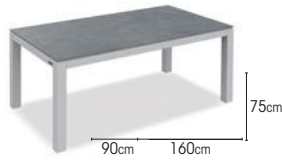

dining table

		90x160cm	100x220cm
charcoal	teak	08-000390	08-000384
charcoal	ceramic calacatta	08-000411	08-000416
charcoal	ceramic ash grey	08-000409	08-000434
charcoal	ceramic black marble	08-000410	08-000435
charcoal	ceramic graphite grey	08-000480	08-000481
black	teak	08-000389	08-000383
black	ceramic calacatta	08-000402	08-000403
black	ceramic ash grey	08-000398	08-000399
black	ceramic black marble	08-000406	08-000407
black	ceramic graphite grey	08-000476	08-000477
white	teak	08-000391	08-000385
white	ceramic calacatta	08-000419	08-000424
white	ceramic ash grey	08-000417	08-000428
white	ceramic black marble	08-000418	08-000429