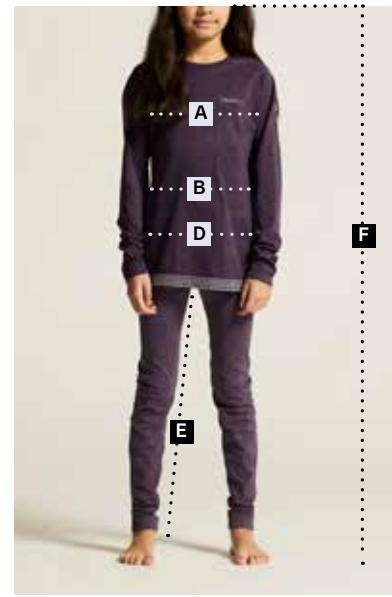

JUNIOR

E. INSIDE OF LEG

Standing with your feet together, measure from the crotch all the way down to the floor. Don't forget to stand as straight as possible. You may have to ask a friend to help you.

F. LENGTH

The total length of your body.