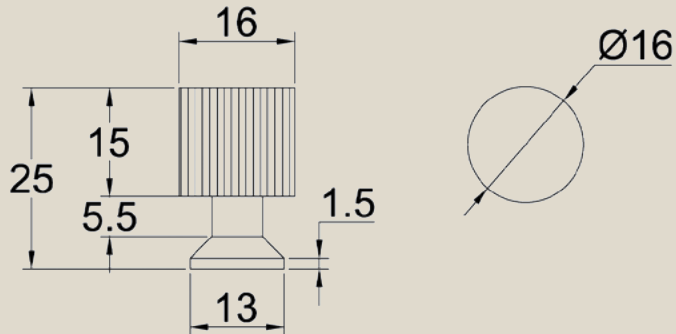

Depth: 25mm / Ø: 16mm

**Finish:**

**SKU:** CHBK95, CHBK97, CHBK96

---

### DIMENSIONS