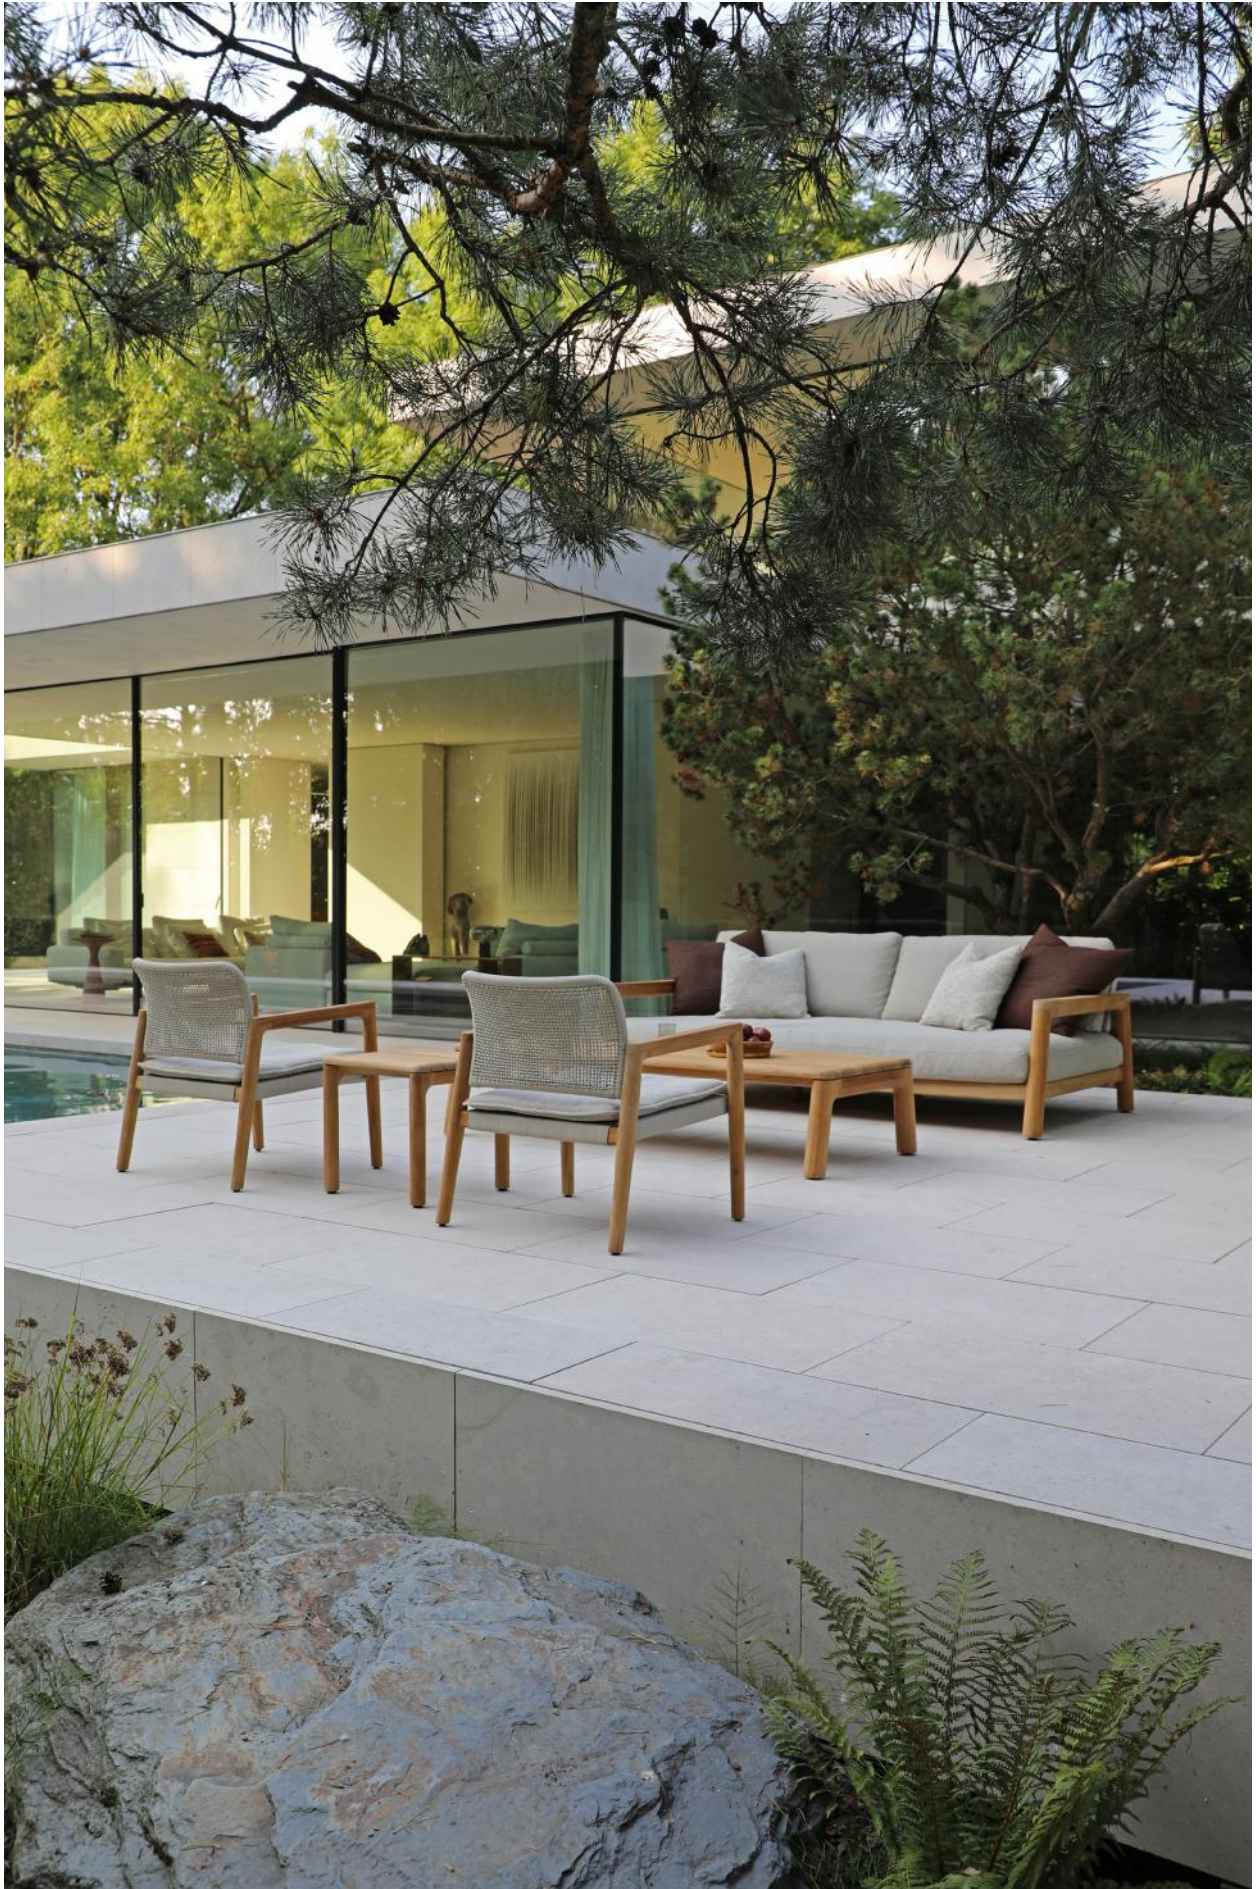

Breeze lounge set Mocha | Breeze 1 seater

Breeze

The Breeze loungeset combines round, organic shapes with unparalleled seating comfort, creating a stylish and inviting look. The Mocha aluminum frame is modern and durable, while the weather-resistant cushions provide long-lasting comfort. A perfect choice for anyone who wants to bring refined elegance to their outdoor space.

Wave **NEW**

Relax in style with the Wave lounge set. Its elegant, flowing curves and neutral tones create a calm, inviting atmosphere, perfect for any garden or terrace. Made from durable, weather-resistant materials, the Wave lounge set combines comfort and modern design, allowing you to unwind or entertain with ease.

Wave lounge set **NEW**

NEW Tolo lounge set Teak

Tolo **NEW**

Experience versatility and timeless style with the Tolo Teak collection. Crafted from premium teak in combined with durable rope, it features an adjustable backrest that effortlessly transforms from a comfortable bench into a relaxing daybed. Combining durability, elegance, and multifunctional design, it is perfect for any outdoor setting.