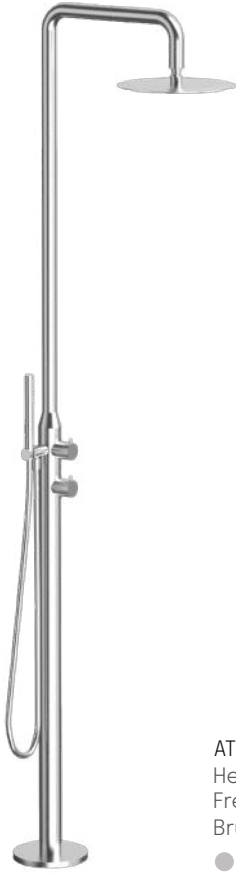

Outdoors

Crafted from SUS 316 marine-grade stainless steel, this product offers exceptional corrosion resistance, strength, and long-lasting performance. Engineered to withstand harsh outdoor and coastal environments, the material ensures both durability and a consistently refined finish over time.

AT115HBS
Helianthus
Freestanding Mixer Shower Set
Brushed SS 316