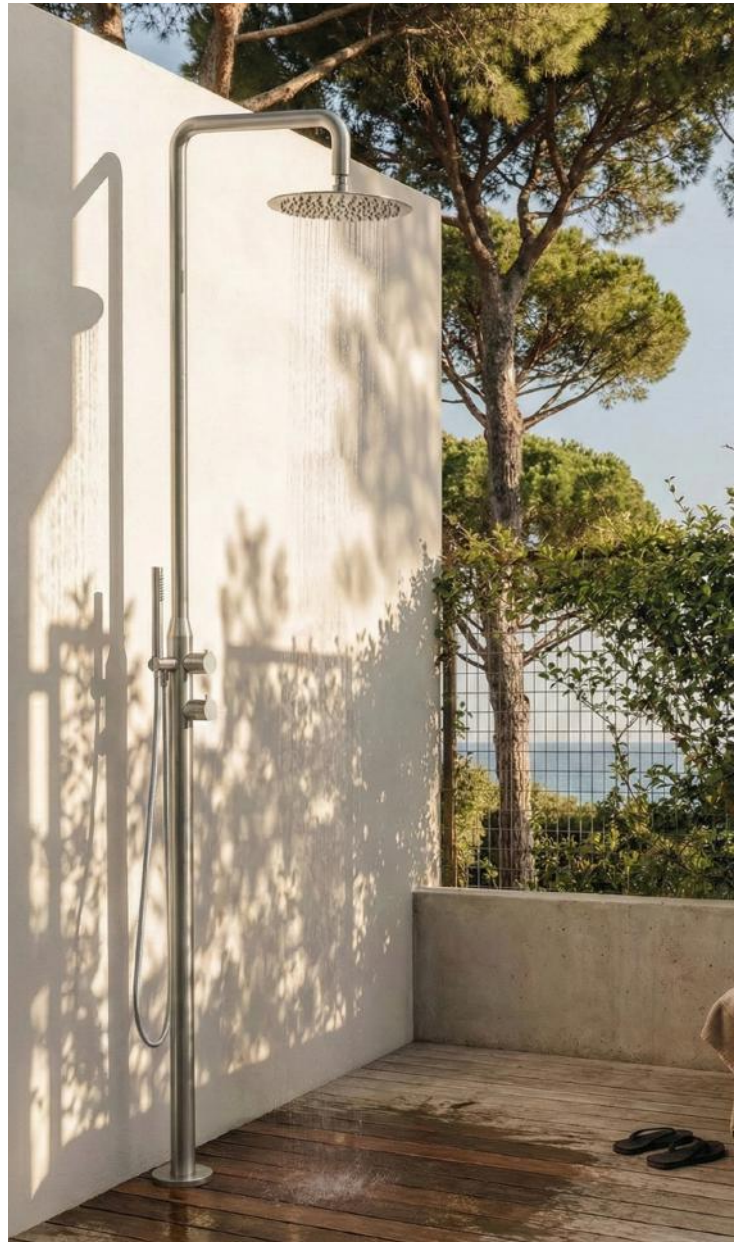

AT115HBS
Helianthus
Freestanding Mixer Shower Set
Brushed SS 316