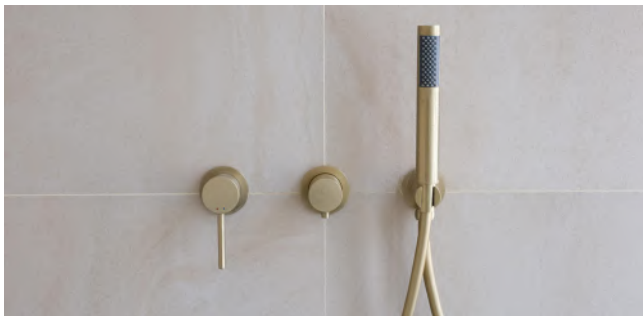

3 Function

Step 2: Select Your Shower & Spout