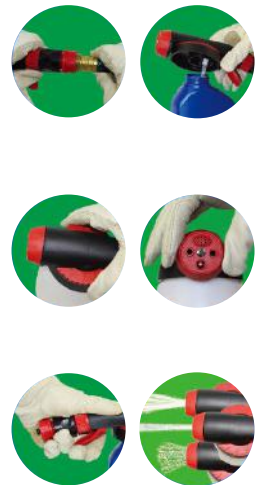

### HOSE END SPRAYER

- Lasts a Lifetime
- Ergonomically Designed
- Lightweight
- German Quality
- Spare Parts

#### KEY FEATURES

- No Pouring, No Measuring, No Mixing: Three simple steps to perfect spraying
- Versatile Compatibility: Adapts to fit most popular brands of chemical concentrates
- Adjustable Mixing Dial: Precise control over chemical concentration
- Multiple Spray Patterns: Stream, cone, shower or flat fan - you choose!
- Time-Saving Design: Ideal for both small and large areas
- Chemical-Free Hands: Keep your hands clean and safe

Say goodbye to the hassle of traditional sprayers! The Solo 405HE Hose End Sprayer is here to revolutionise your spraying tasks.

- 1 Connect the sprayer to your hose and attach your concentrate bottle or use the provided 1-litre canister
- 2 Adjust the mixing dial to your desired concentration and select your spray pattern
- 3 Point, squeeze, and spray with a sweeping motion for best results