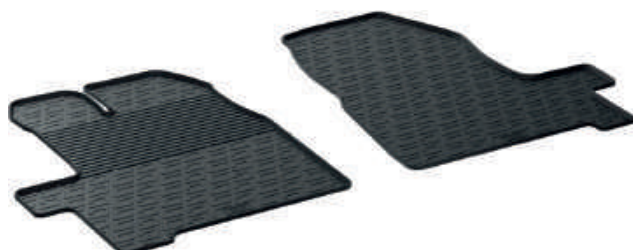

Alfombra de Goma a Medida Volkswagen Transporter T5
(04/03+ 03/15) T6 (04/15+ 12/19)
REF: **LAM97303**

Alfombra de Goma a Medida Citroen Jumpy (04/16) Citroen
Spacetourer (06/16) Opel Vivaro (03/19) Peugeot
REF: **LAM97305**