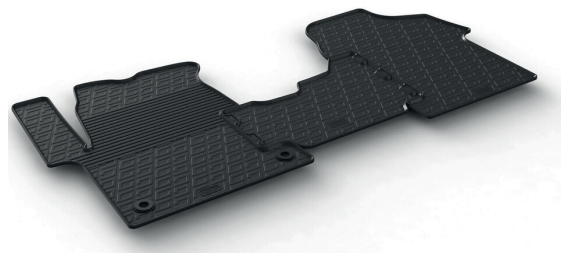

Alfombra de Goma a Medida Volkswagen Transporter T5
(04/03+ 03/15) T6 (04/15+ 12/19)
REF: **LAM97303**

Alfombra de Goma a Medida Citroen Jumpy (04/16) Citroen
Spacetourer (06/16) Opel Vivaro (03/19) Peugeot
REF: **LAM97305**