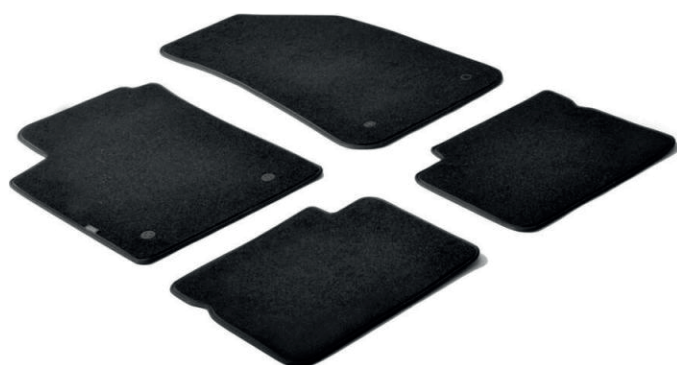

Alfombra a Medida Negro Fiat 500L (06/17+) 500L
Cross (06/17+) 500L Wagon (06/17+)

REF: **LAM23254**

Alfombrilla de Goma Personalizada Volkswagen Golfv 3P
(11/03+ 10/08)V 5P(11/03+ 10/08)V Variant (05/07)

REF: **LAM24312**