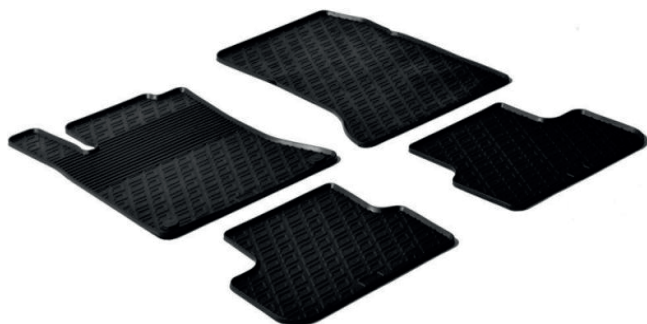

Alfombra de Goma Personalizadas Mercedes Viano
(09/10+ 02/14) VITO (09/10+ 12/14)
REF: **LAM97301**

Alfombra de Goma a Medida Mercedes Sprinter
(06/06+ 05/18) Volkswagen Crafter (04/06+ 12/16)
REF: **LAM97302**