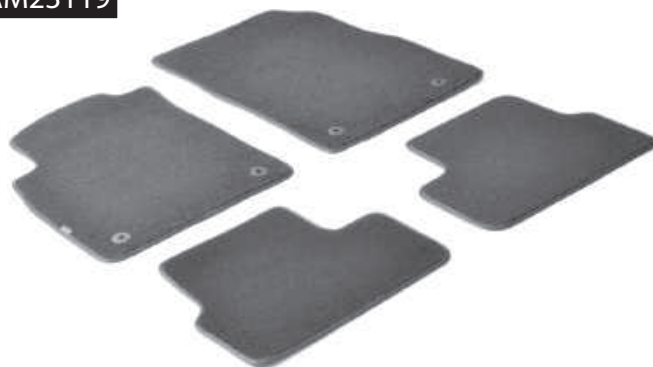

Alfombra a Medida Negro Opel Astra H 5P(03/04+ 12/09)
Astra H GTC(04/05+ 08/11) Opel Astra H Sports To
REF: **LAM23119**

Alfombra a Medida Negro Opel Astra J 4P(09/12+ 08/18)J
5P (01/10+ 10/15) J GTC (09/11+ 08/18)J Sports
REF: **LAM23120**