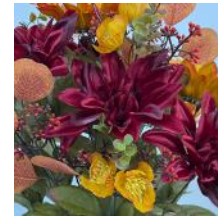

21" Sunflower Dahlia x 18

SB552022-005
Yellow

-037
Burg Yellow

-107
Red Yellow

-135
Chocolate

-202
Champagne

-207
Burg/Gold

17" Small Sunflower Mix x 18