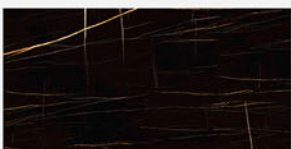

Patterns

Application: 7001

5703  
Davy Grey | Matte

Application: 5703

7202  
Oasis Brown | Polished

3  
Patterns

Application: 7202

7289  
Piceous | Polished

6  
Patterns

Application: 7289

7039  
Artic Gray | Polished

6

Patterns

Application: 7039

7048  
Ebony | Polished

6

Patterns

Application: 7048

7009  
Tourmaline | Honed (Soft-polished)

3

Patterns

Application: 7009

7011  
Sable | Matte

4