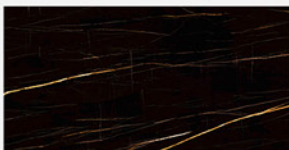

7003
Selenite | Polished

Application: 7003

4

Patterns

7218
Sombre | Polished

7001
Pacific Grey | Polished

6

Patterns

Application: 7001

5703
Davy Grey | Matte

Application: 5703

7202
Oasis Brown | Polished

3
Patterns

Application: 7202

7289
Piceous | Polished

6
Patterns

Application: 7289

7039
Artic Gray | Polished

6

Patterns

Application: 7039

7048
Ebony | Polished

6

Patterns

Application: 7048

7009
Tourmaline | Honed (Soft-polished)

3

Patterns

Application: 7009

7011
Sable | Matte

4

Patterns