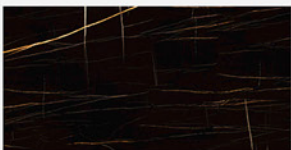

7003
Selenite | Polished

Application: 7003

4

Patterns

7218
Sombre | Polished

7001
Pacific Grey | Polished

6

Patterns

Application: 7001

5703
Davy Grey | Matte

Application: 5703

7202
Oasis Brown | Polished

3
Patterns

Application: 7202

7289
Piceous | Polished

6
Patterns

Application: 7289

7039
Artic Gray | Polished

6

Patterns

Application: 7039

7048
Ebony | Polished

6

Patterns

Application: 7048

7009
Tourmaline | Honed (Soft-polished)

3

Patterns

Application: 7009

7011
Sable | Matte

4

Patterns