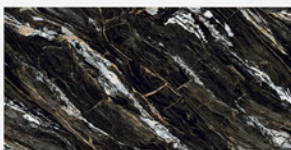

7003
Selenite | Polished

Application: 7003

4

Patterns

7218
Sombre | Polished

7001
Pacific Grey | Polished

6

Patterns

Application: 7001

5703
Davy Grey | Matte

Application: 5703

7202
Oasis Brown | Polished

3
Patterns

Application: 7202

7289
Piceous | Polished

6
Patterns

Application: 7289

7039
Artic Gray | Polished

6

Patterns

Application: 7039

7048
Ebony | Polished

6

Patterns

Application: 7048

7009
Tourmaline | Honed (Soft-polished)

3

Patterns

Application: 7009

7011
Sable | Matte

4

Patterns