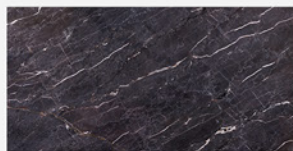

7003
Selenite | Polished

Application: 7003

4

Patterns

7218
Sombre | Polished

7001
Pacific Grey | Polished

6

Patterns

Application: 7001

5703
Davy Grey | Matte

Application: 5703

7202
Oasis Brown | Polished

3
Patterns

Application: 7202

7289
Piceous | Polished

6
Patterns

Application: 7289

7039
Artic Gray | Polished

6

Patterns

Application: 7039

7048
Ebony | Polished

6

Patterns

Application: 7048

7009
Tourmaline | Honed (Soft-polished)

3

Patterns

Application: 7009

7011
Sable | Matte

4

Patterns