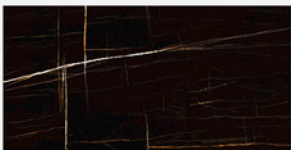

Application: 7001

5703
Davy Grey | Matte

Application: 5703

7202
Oasis Brown | Polished

3
Patterns

Application: 7202

7289
Piceous | Polished

6
Patterns

Application: 7289

7039
Artic Gray | Polished

6

Patterns

Application: 7039

7048
Ebony | Polished

6

Patterns

Application: 7048

7009
Tourmaline | Honed (Soft-polished)

3

Patterns

Application: 7009

7011
Sable | Matte

4

Patterns