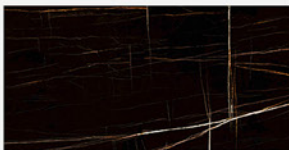

7003
Selenite | Polished

Application: 7003

4

Patterns

7218
Sombre | Polished

7001
Pacific Grey | Polished

6

Patterns

Application: 7001

5703
Davy Grey | Matte

Application: 5703

7202
Oasis Brown | Polished

3
Patterns

Application: 7202

7289
Piceous | Polished

6
Patterns

Application: 7289

7039
Artic Gray | Polished

6

Patterns

Application: 7039

7048
Ebony | Polished

6

Patterns

Application: 7048

7009
Tourmaline | Honed (Soft-polished)

3

Patterns

Application: 7009

7011
Sable | Matte

4

Patterns