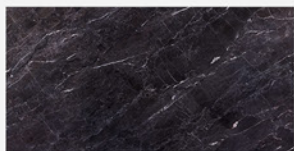

7003
Selenite | Polished

Application: 7003

4

Patterns

7218
Sombre | Polished

7001
Pacific Grey | Polished

6

Patterns

Application: 7001

5703
Davy Grey | Matte

Application: 5703

7202
Oasis Brown | Polished

3
Patterns

Application: 7202

7289
Piceous | Polished

6
Patterns

Application: 7289

7039
Artic Gray | Polished

6

Patterns

Application: 7039

7048
Ebony | Polished

6

Patterns

Application: 7048

7009
Tourmaline | Honed (Soft-polished)

3

Patterns

Application: 7009

7011
Sable | Matte

4

Patterns