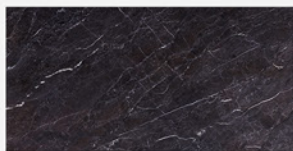

7003
Selenite | Polished

Application: 7003

4

Patterns

7218
Sombre | Polished

7001
Pacific Grey | Polished

6

Patterns

Application: 7001

5703
Davy Grey | Matte

Application: 5703

7202
Oasis Brown | Polished

3
Patterns

Application: 7202

7289
Piceous | Polished

6
Patterns

Application: 7289

7039
Artic Gray | Polished

6

Patterns

Application: 7039

7048
Ebony | Polished

6

Patterns

Application: 7048

7009
Tourmaline | Honed (Soft-polished)

3

Patterns

Application: 7009

7011
Sable | Matte

4

Patterns