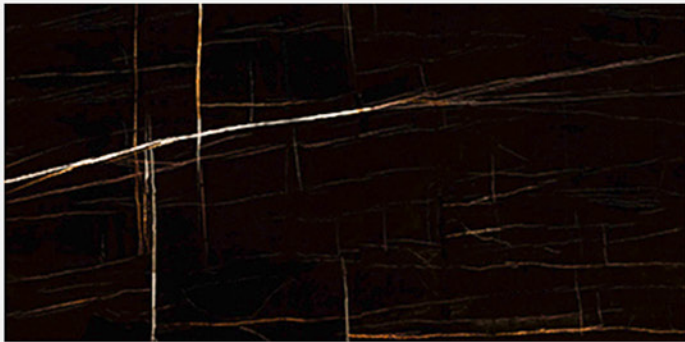

Application: 7001

5703
Davy Grey | Matte

Application: 5703

7202
Oasis Brown | Polished

3
Patterns

Application: 7202

7289
Piceous | Polished

6
Patterns

Application: 7289

7039
Artic Gray | Polished

6

Patterns

Application: 7039

7048
Ebony | Polished

6

Patterns

Application: 7048

7009
Tourmaline | Honed (Soft-polished)

3

Patterns

Application: 7009

7011
Sable | Matte

4

Patterns