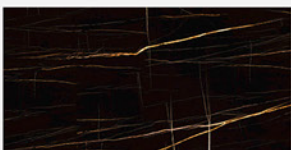

7003
Selenite | Polished

Application: 7003

4

Patterns

7218
Sombre | Polished

7001
Pacific Grey | Polished

6

Patterns

Application: 7001

5703
Davy Grey | Matte

Application: 5703

7202
Oasis Brown | Polished

3
Patterns

Application: 7202

7289
Piceous | Polished

6
Patterns

Application: 7289

7039
Artic Gray | Polished

6

Patterns

Application: 7039

7048
Ebony | Polished

6

Patterns

Application: 7048

7009
Tourmaline | Honed (Soft-polished)

3

Patterns

Application: 7009

7011
Sable | Matte

4

Patterns