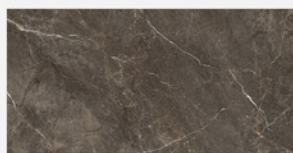

7003
Selenite | Polished

Application: 7003

4

Patterns

7218
Sombre | Polished

7001
Pacific Grey | Polished

6

Patterns

Application: 7001

5703
Davy Grey | Matte

Application: 5703

7202
Oasis Brown | Polished

3
Patterns

Application: 7202

7289
Piceous | Polished

6
Patterns

Application: 7289

7039
Artic Gray | Polished

6

Patterns

Application: 7039

7048
Ebony | Polished

6

Patterns

Application: 7048

7009
Tourmaline | Honed (Soft-polished)

3

Patterns

Application: 7009

7011
Sable | Matte

4

Patterns