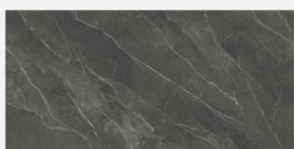

7003
Selenite | Polished

Application: 7003

4

Patterns

7218
Sombre | Polished

7001
Pacific Grey | Polished

6

Patterns

Application: 7001

5703
Davy Grey | Matte

Application: 5703

7202
Oasis Brown | Polished

3
Patterns

Application: 7202

7289
Piceous | Polished

6
Patterns

Application: 7289

7039
Artic Gray | Polished

6

Patterns

Application: 7039

7048
Ebony | Polished

6

Patterns

Application: 7048

7009
Tourmaline | Honed (Soft-polished)

3

Patterns

Application: 7009

7011
Sable | Matte

4

Patterns