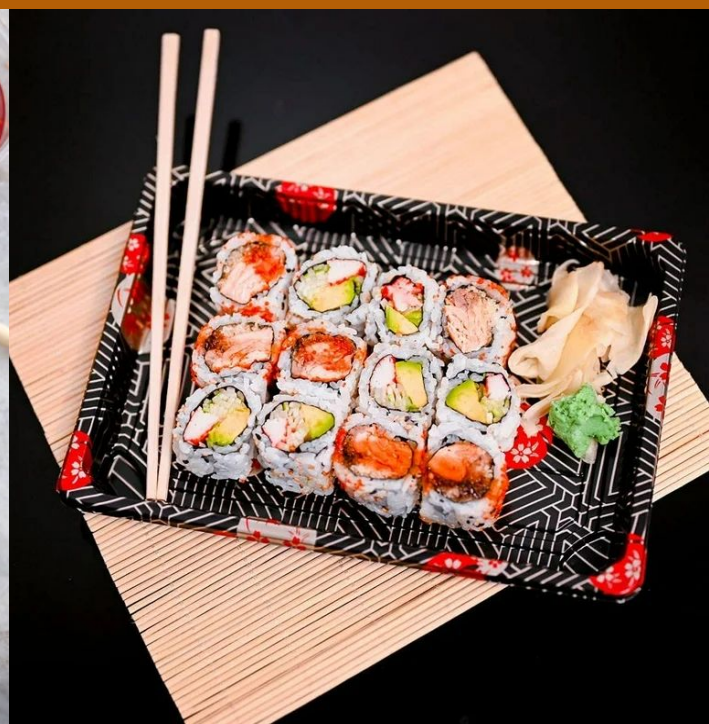

Non-Food

TEMPURA PAPER
100 SHT/120 PK/CS

RICE NET
100 CM X 105 CM
30 PK/CS

MAGU ROLL
FISH/MEAT PRESERVATION PAPER TOWEL
170 SHEETS/20 PC/CS

SUSHI MAKI SU
9.5 X 9.5
WEL-PAC

SUSHI MAKI SU
24 X 24
TETSUJIN

SUSHI MAKI SU
27 X 27
TETSUJIN