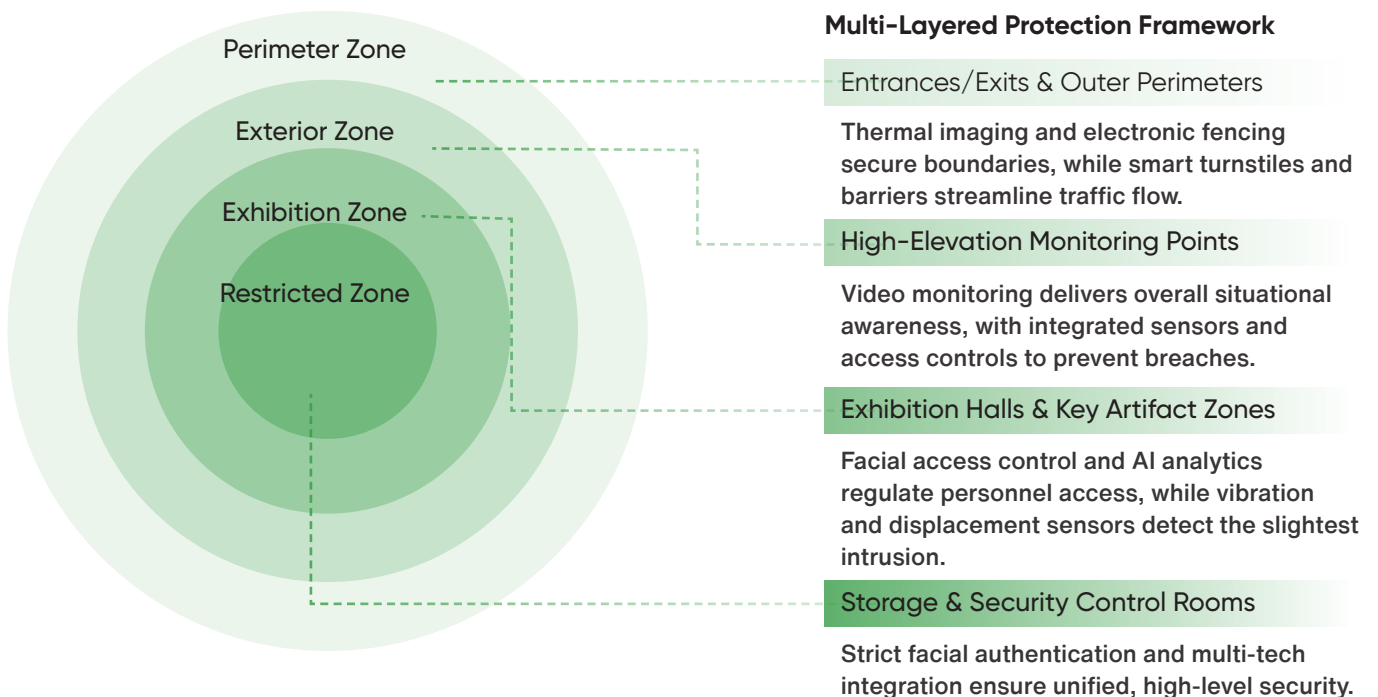

Major Challenges

1. Security Pressure: Rising visitor volumes overwhelm traditional security measures.
2. Fragmented Data: Independent sub-systems lack unified management and linkage.
3. Service Gaps: Static exhibitions fail to meet the demand for interactive engagement.

Smart Management

Enables unified management of multidimensional data via a visualized integrated platform.

Perimeter Zone

Perimeter Protection

Powered by the Guanlan large-scale AI model, Hikvision's thermal imaging delivers accurate detection in all weather conditions, effectively preventing intrusion.

Extended Detection Range & Minimized False Alarms

Personnel & Vehicle Management

Name-and-ID verification and ANPR-linked barriers streamline traffic, ensuring efficient "person-credential-item" matching.

- Visitor Flow Analysis

Delivers real-time traffic data for evidence-based visiting strategies. Optimizes crowd management and staggered visiting hours.

- Digital Twin

Visualizes holistic data on a unified dashboard for intuitive management. Features accurate alerts and situational awareness.