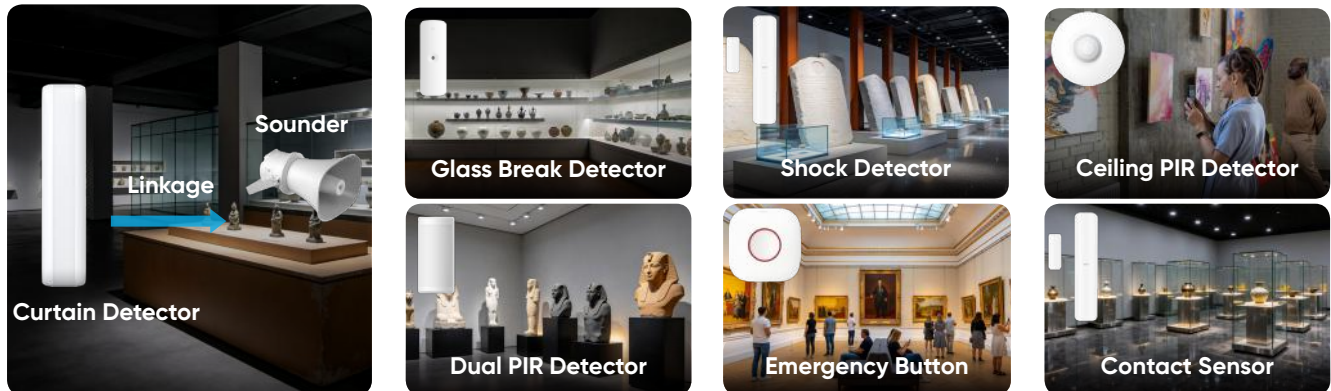

Extended Detection Range & Minimized False Alarms

Personnel & Vehicle Management

Name-and-ID verification and ANPR-linked barriers streamline traffic, ensuring efficient "person-credential-item" matching.

Exterior Zone

Emergency Alarm

One-touch alarm posts are strategically placed, allowing visitors to instantly call for security assistance in emergencies.

Intelligent Search

Hikvision's AcuSeek intelligent search enables quick retrieval of footage for lost items or persons via keywords, significantly improving efficiency.

Exhibition Zone

Intrusion Alarm

Non-contact detection secures artifacts with immediate audio-visual alerts, providing all-round protection for artifacts without physical barriers.

Audio Verification

Array microphones monitor and analyze abnormal sounds in the venue to trigger real-time alerts for unusual situations.

Restricted Zone

Storage & Security Management

Strict facial authentication at entrances enforces access rules and protects critical assets.

Fire Early Warning

Thermal Imaging: Detects temperature anomalies for fire early warning.