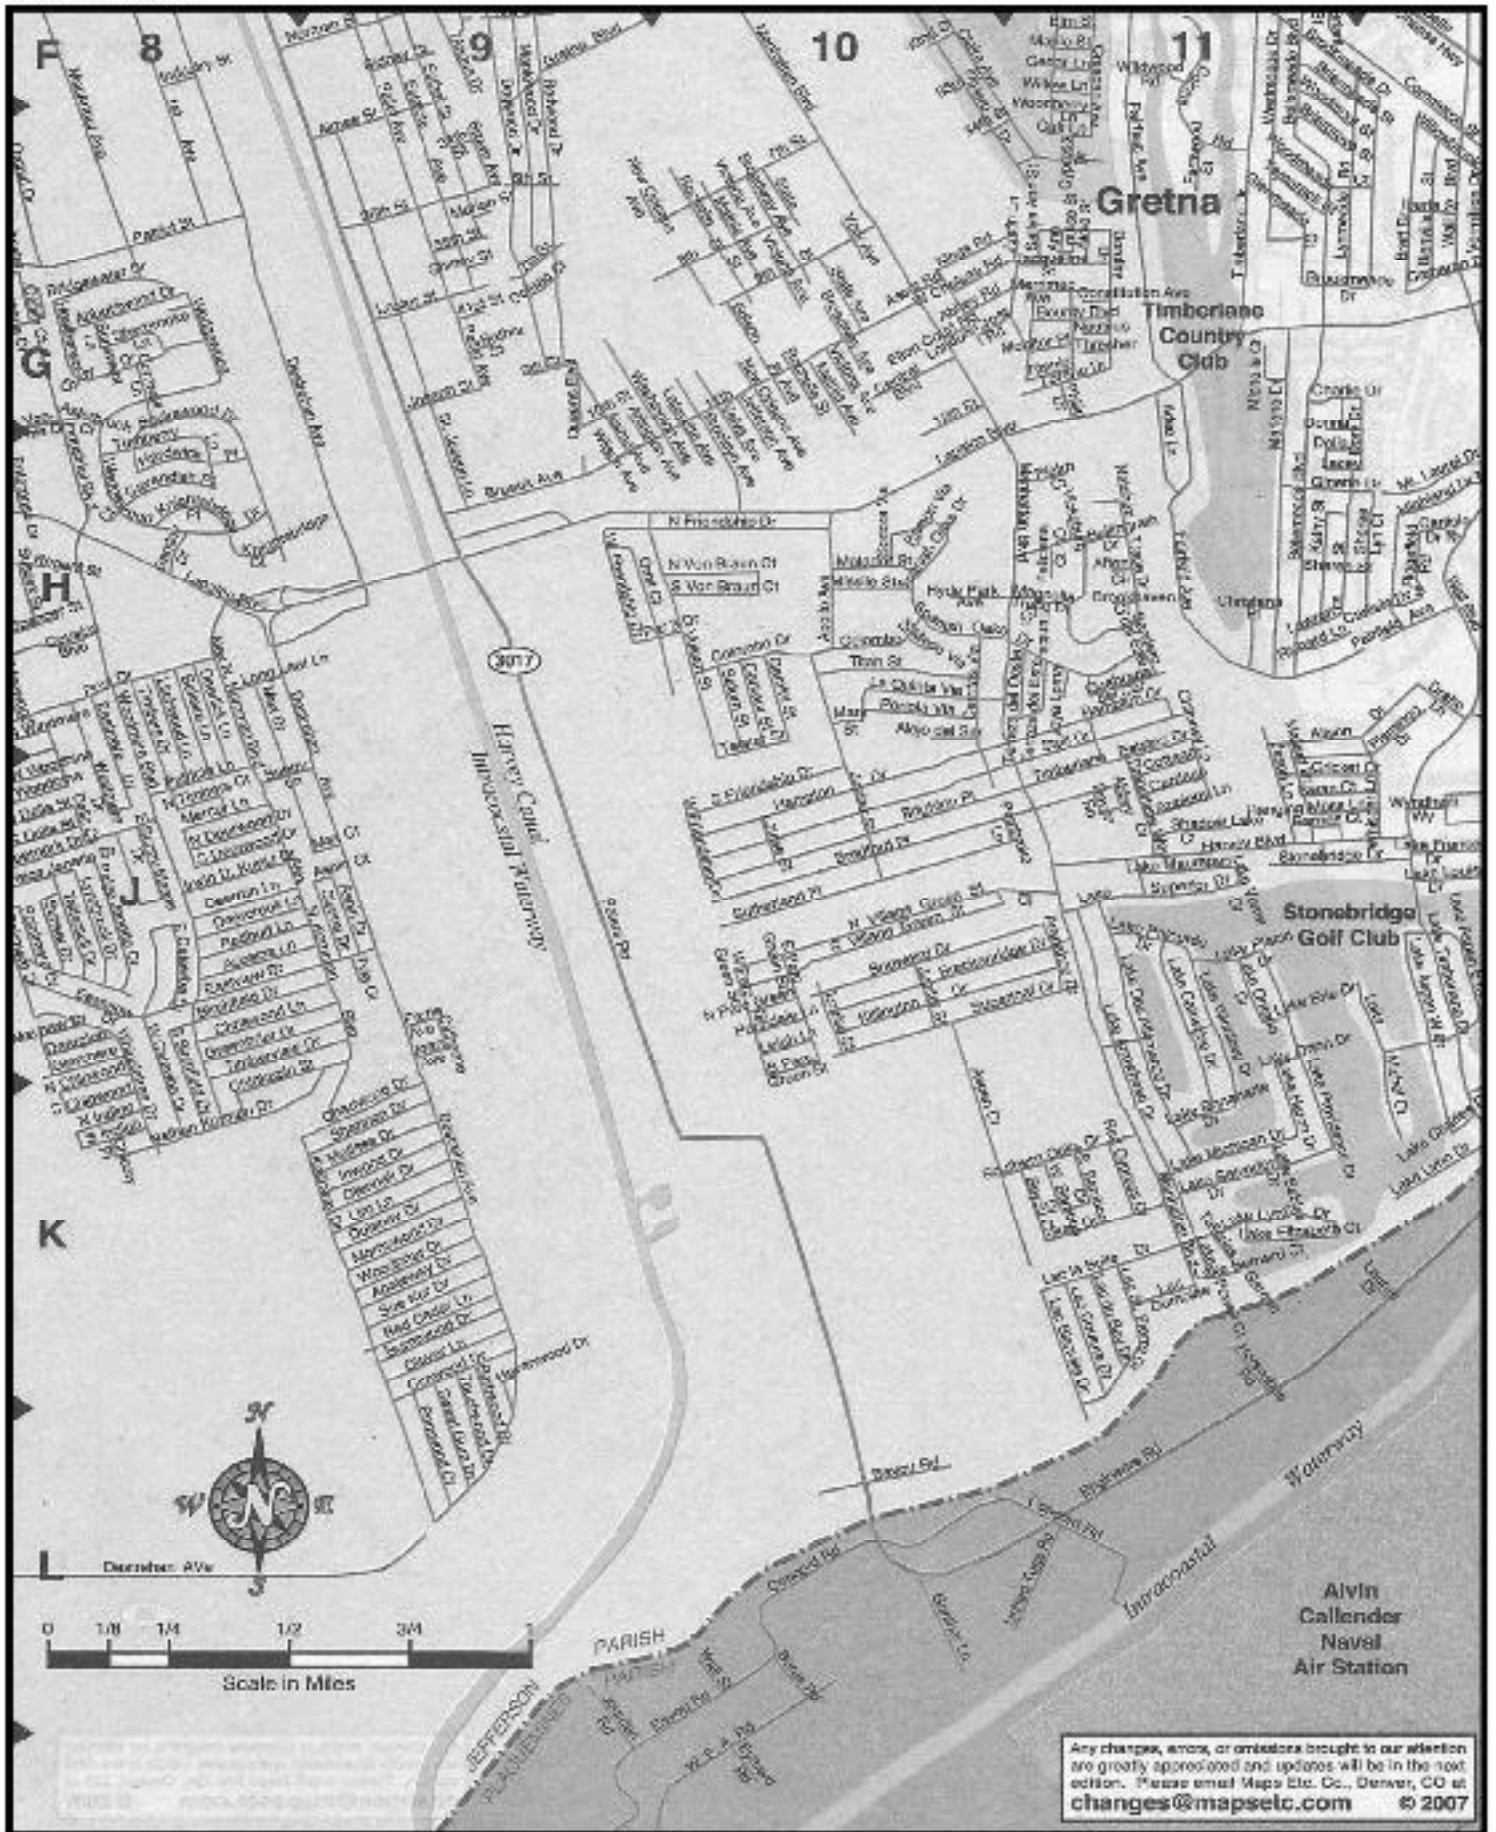

HARVEY

Promote your business in the 2027 Jefferson Parish Community Guide. Call Pioneer Promotions at (985) 502-5725