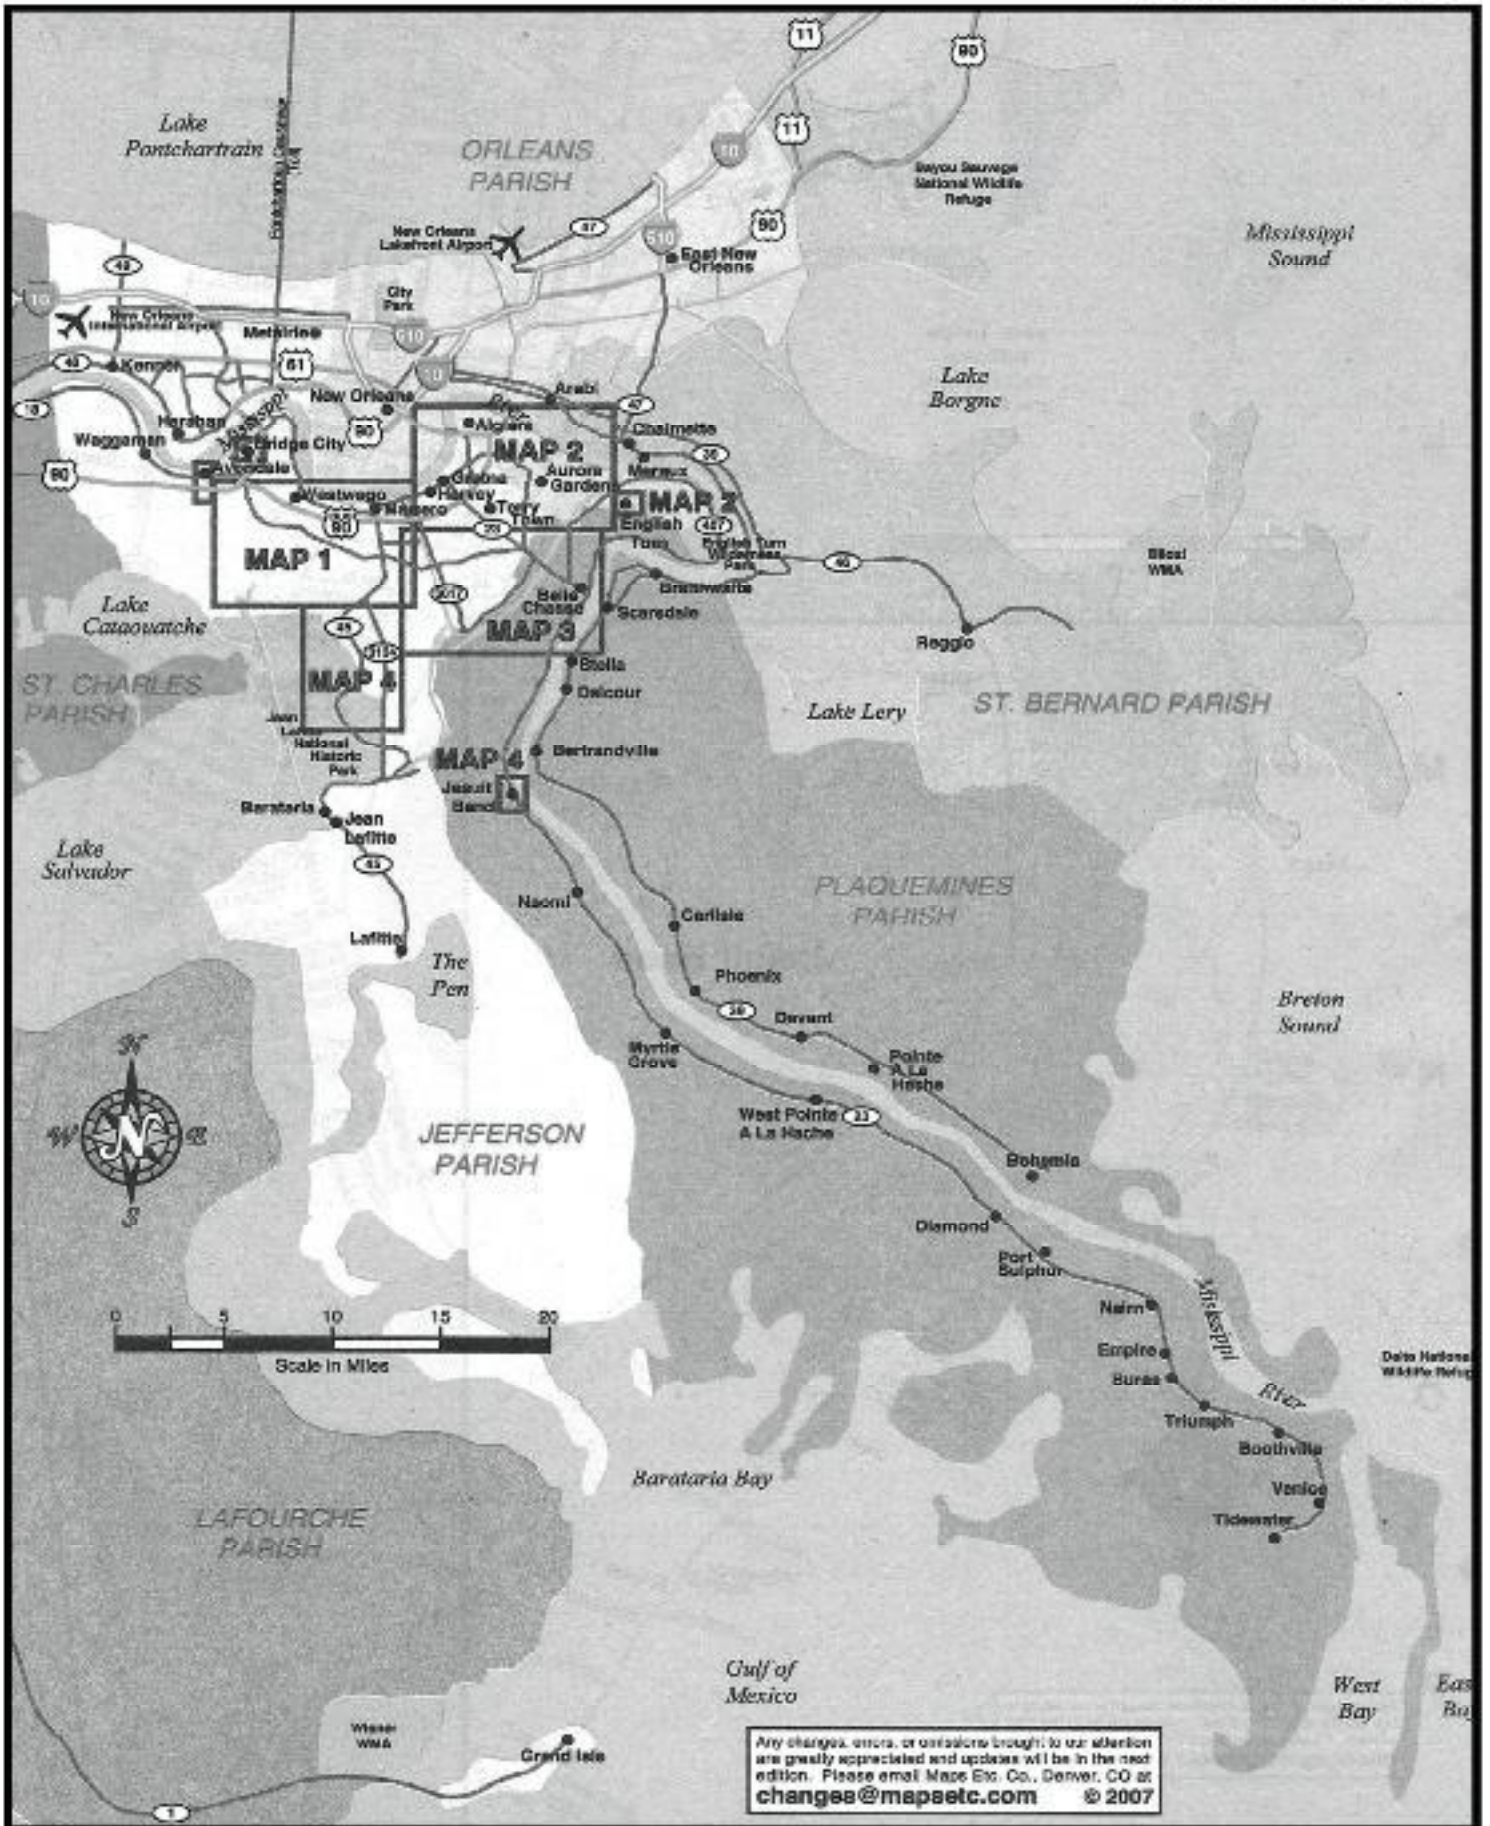

VICINITY MAP

Promote your business in the 2027 Jefferson Parish Community Guide. Call Pioneer Promotions at (985) 502-5725