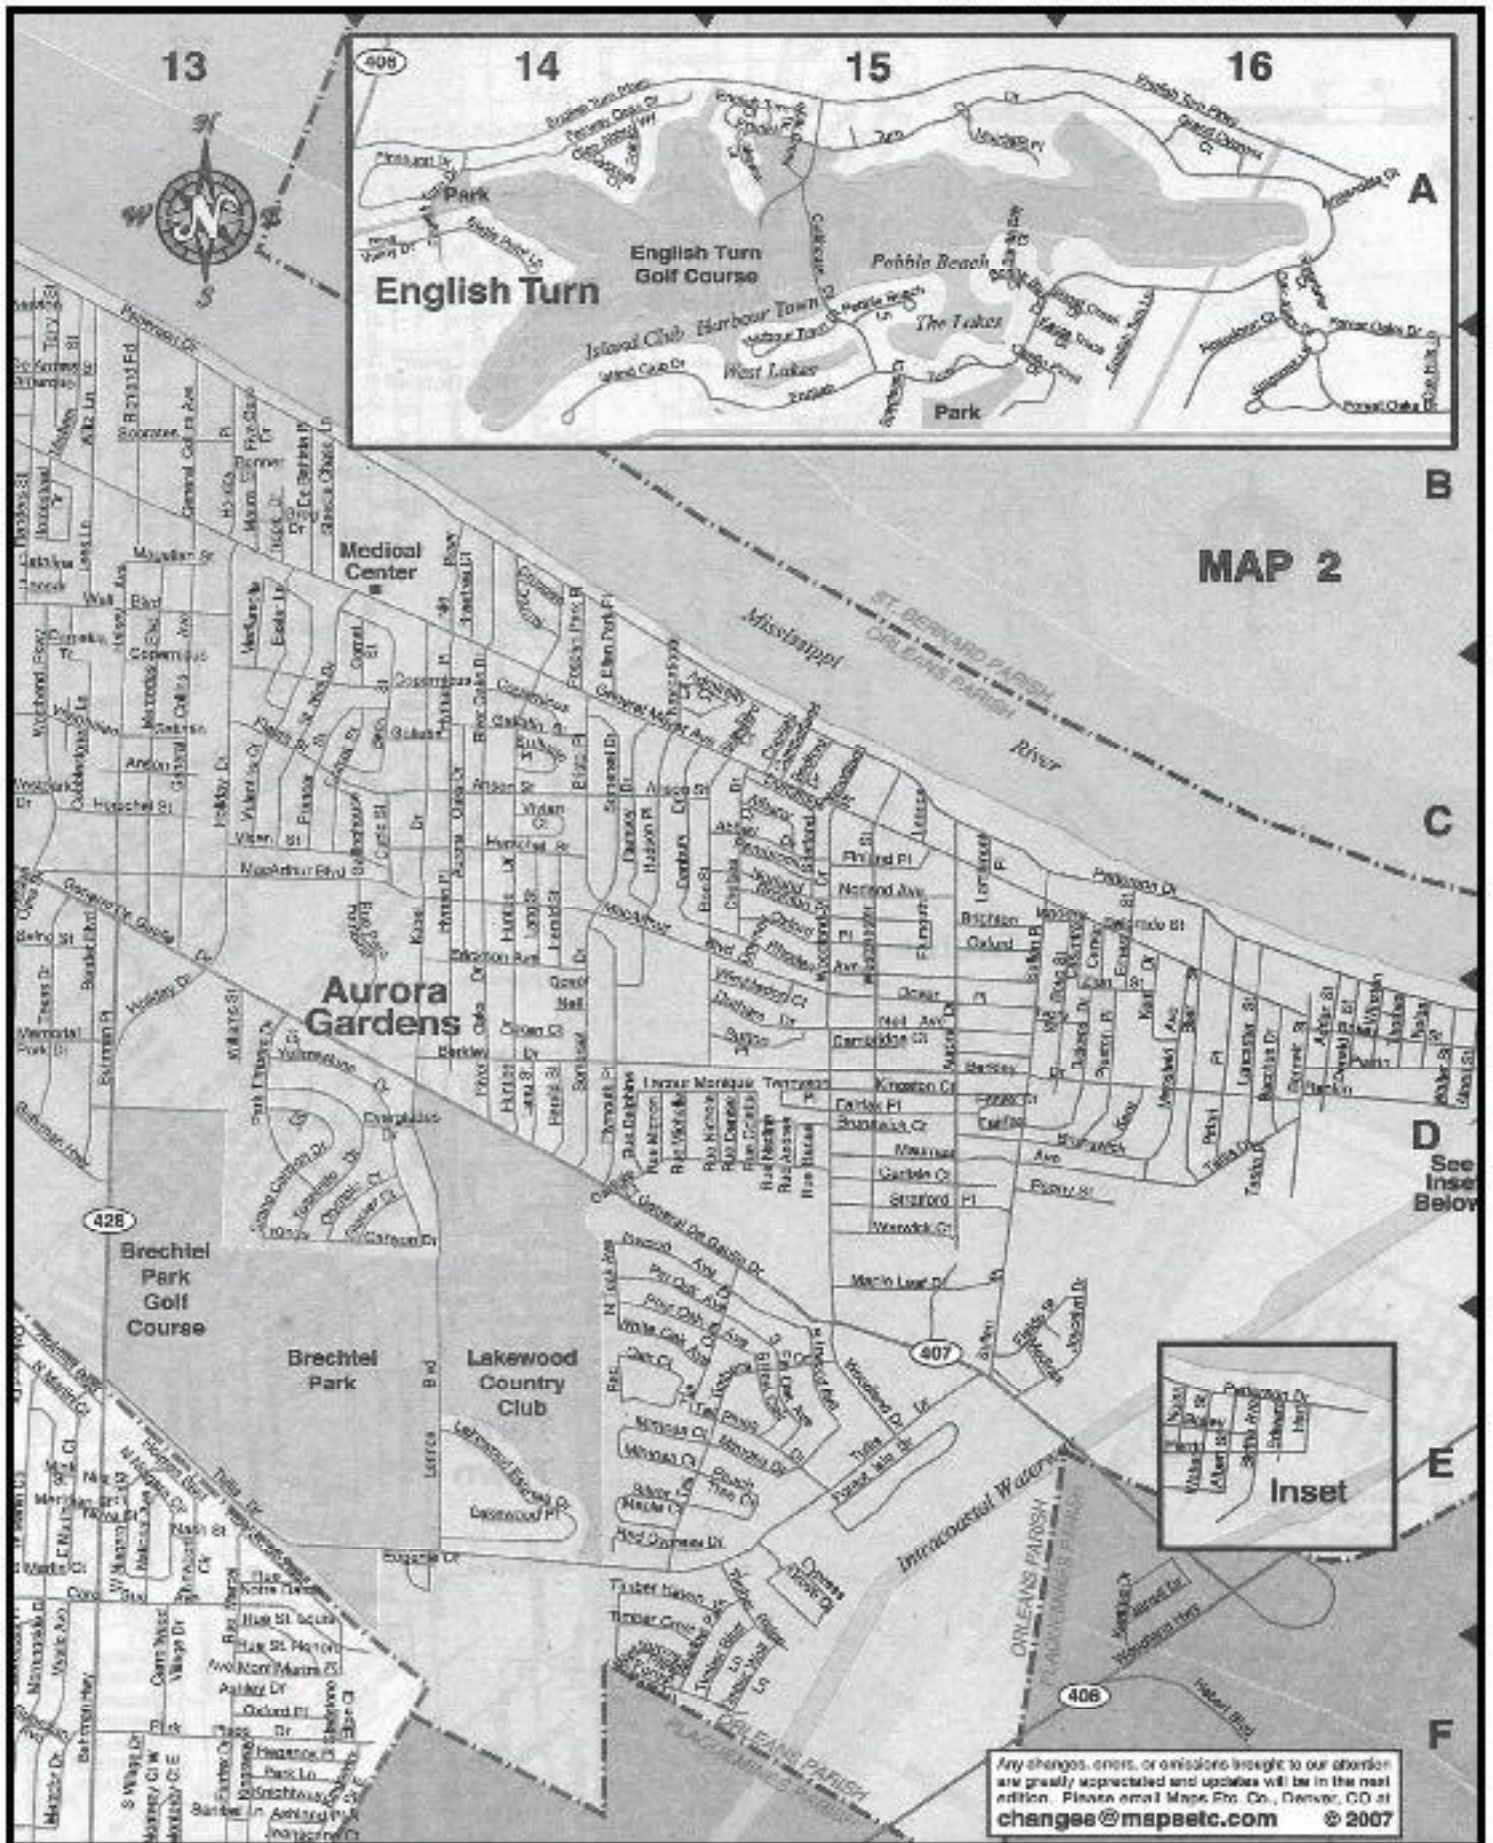

ALGIERS/ENGLISH TURN

Promote your business in the 2027 Jefferson Parish Community Guide. Call Pioneer Promotions at (985) 502-5725