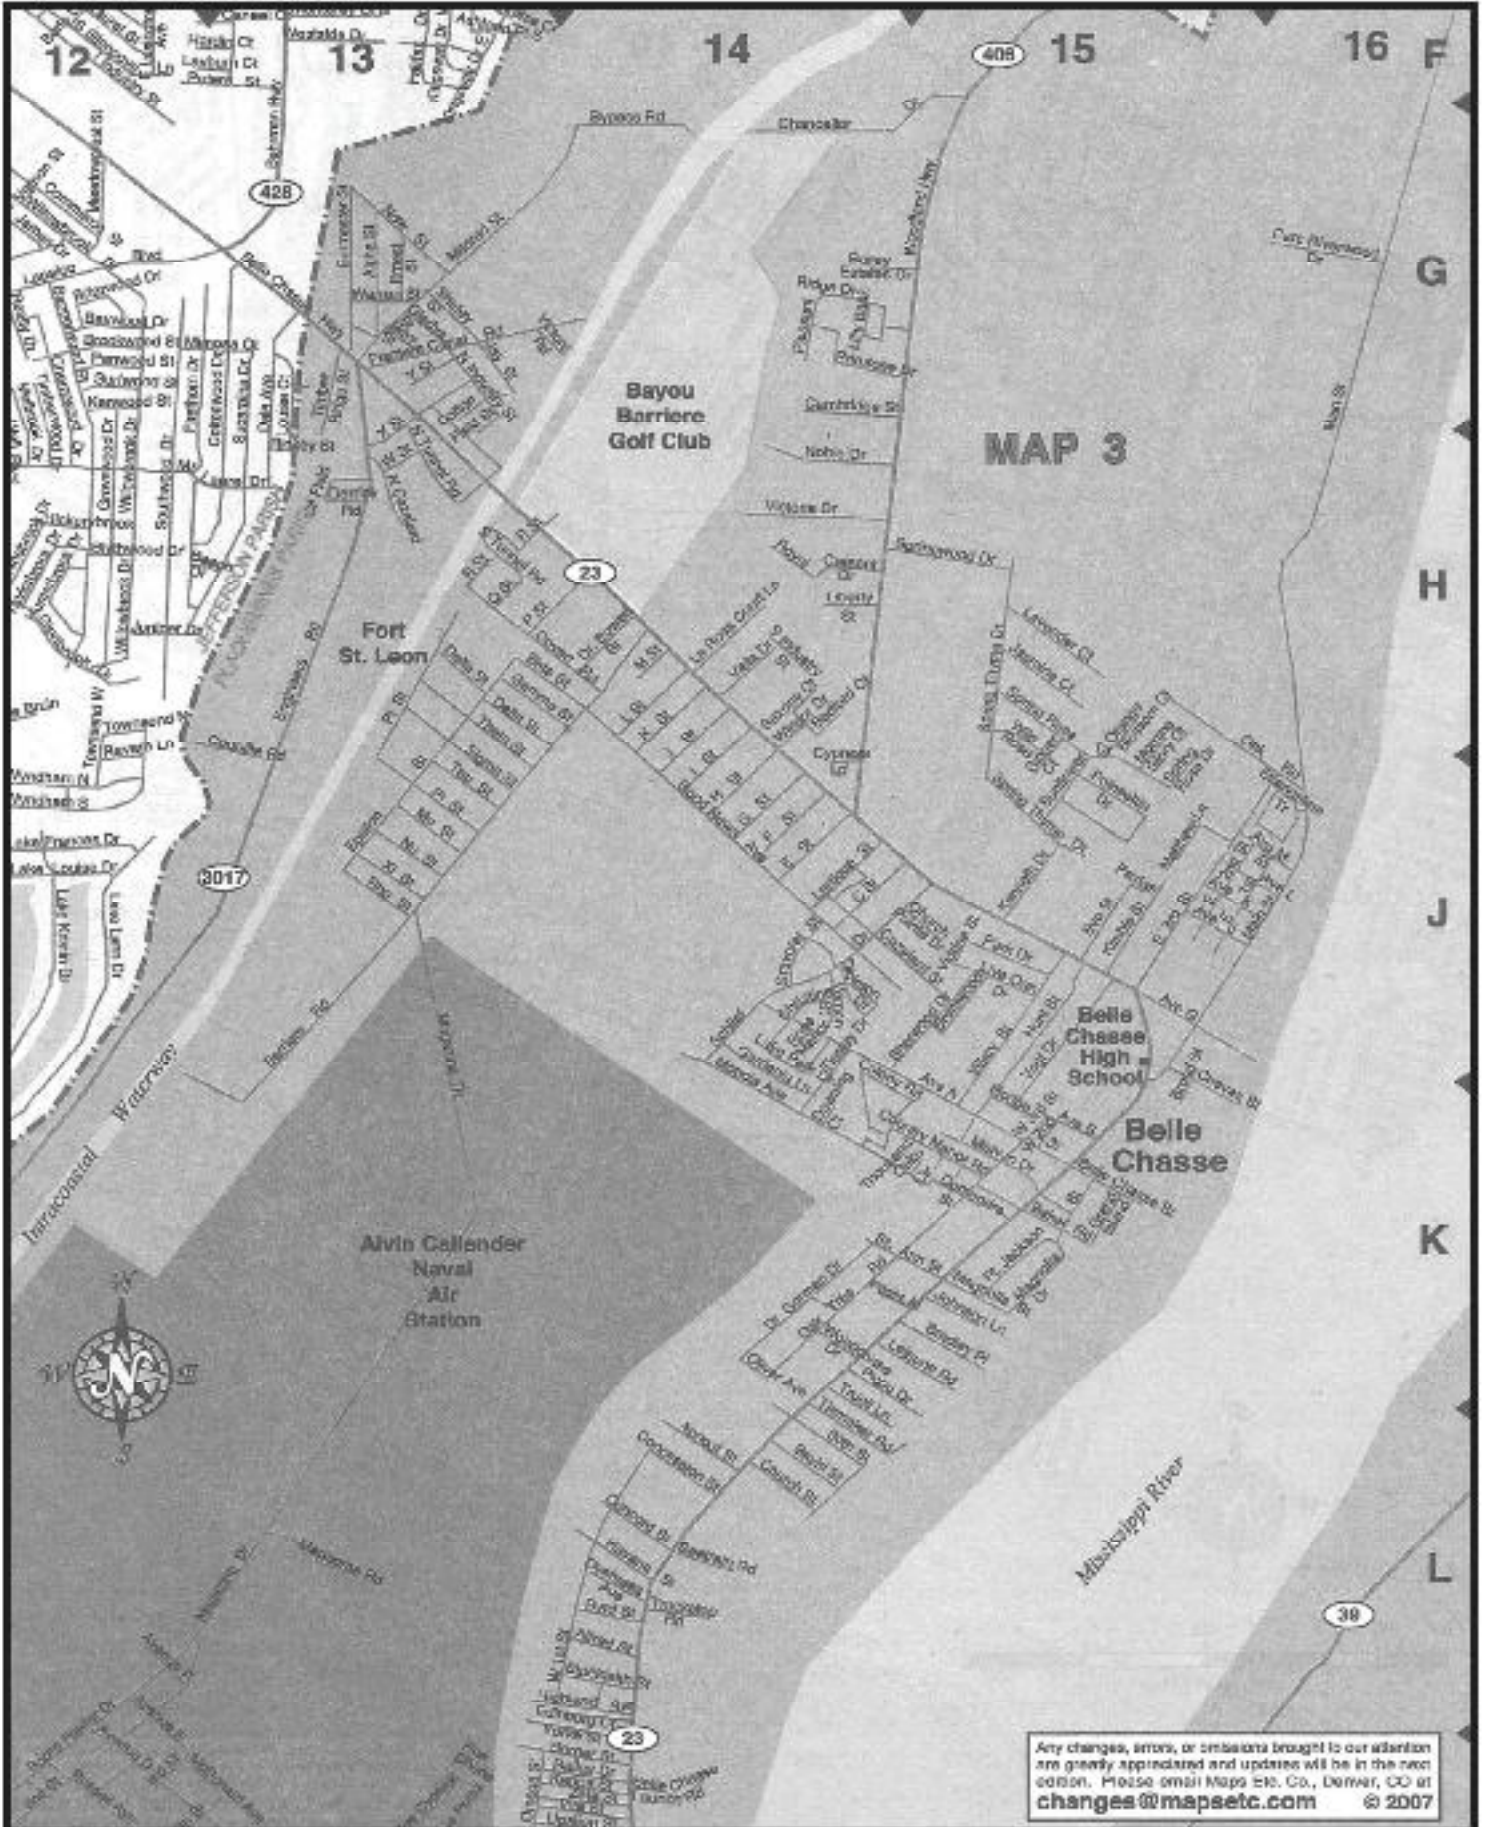

BELLE CHASSE

Promote your business in the 2027 Jefferson Parish Community Guide. Call Pioneer Promotions at (985) 502-5725