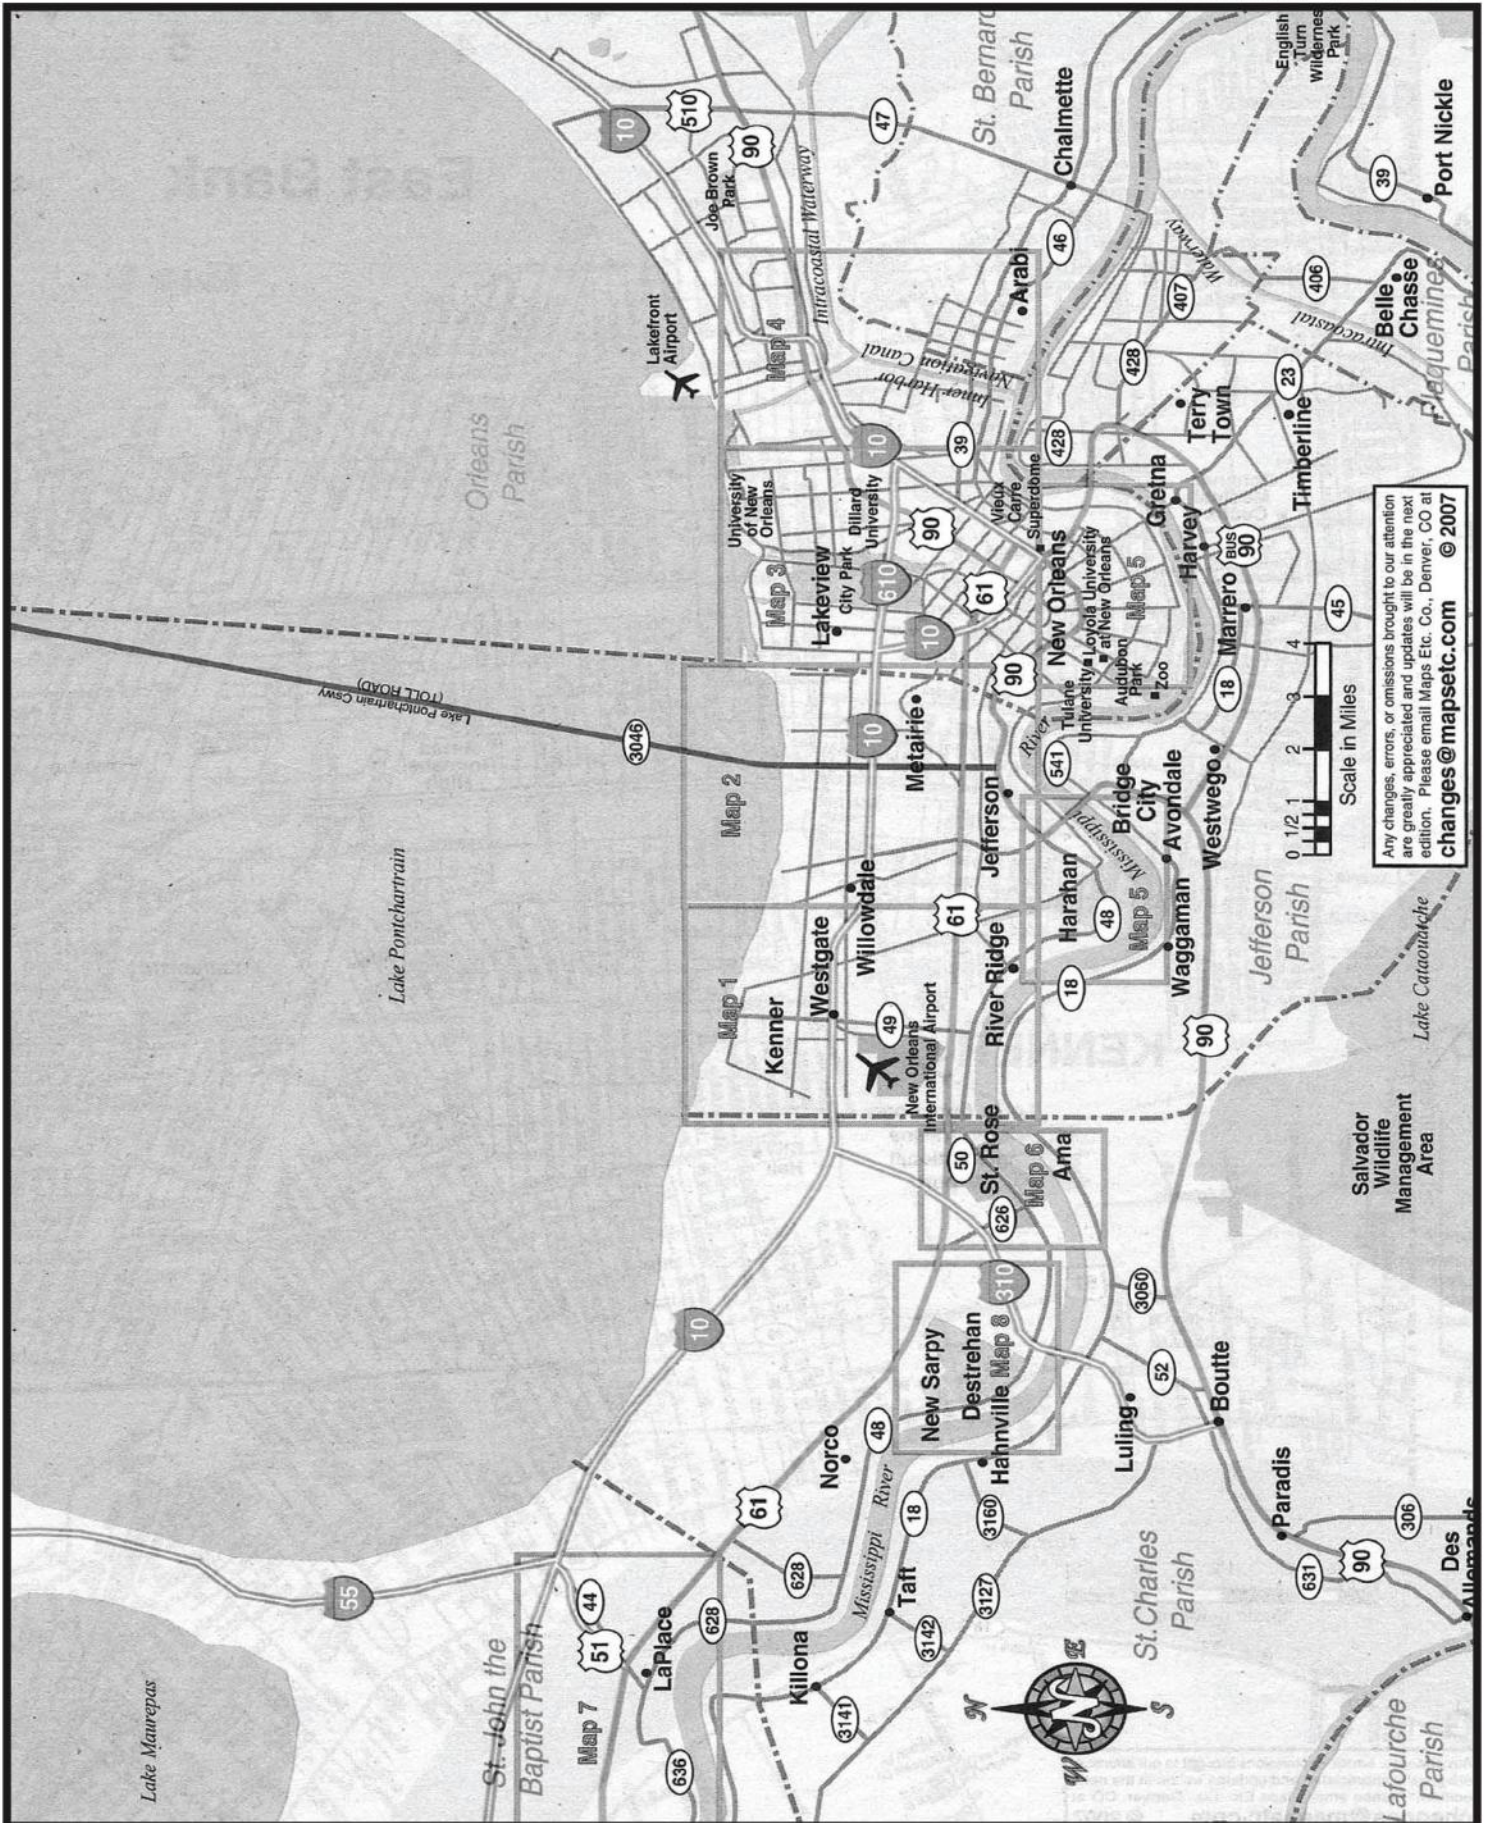

VICINITY MAP

Promote your business in the 2027 Jefferson Parish Community Guide. Call Pioneer Promotions at (985) 502-5725