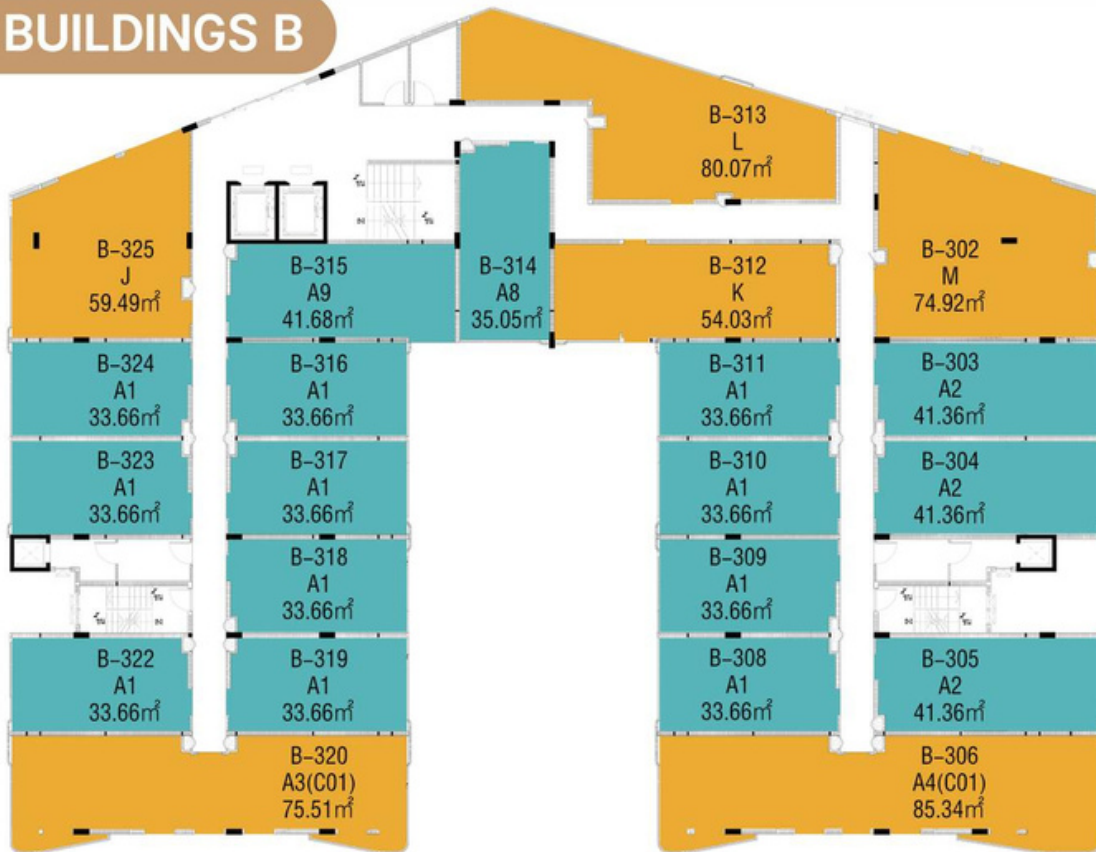

## HOTEL BUILDINGS B

▲ B-5L

● studio ● 1 bedroom ● 2 bedroom ● 3 bedroom

## HOTEL BUILDINGS B

▲ B-3L

▲ B-4L

● studio ● 1 bedroom ● 2 bedroom ● 3 bedroom

## HOTEL BUILDINGS B

▲ B-1L

▲ B-2L

● studio ● 1 bedroom ● 2 bedroom ● 3 bedroom

**TYPE A1**  
AREA 33.66 Sq.m

4200

10085

10085

# TYPE K

AREA 54.03 Sq.m

**TYPE L**  
 AREA 80.07 Sq.m