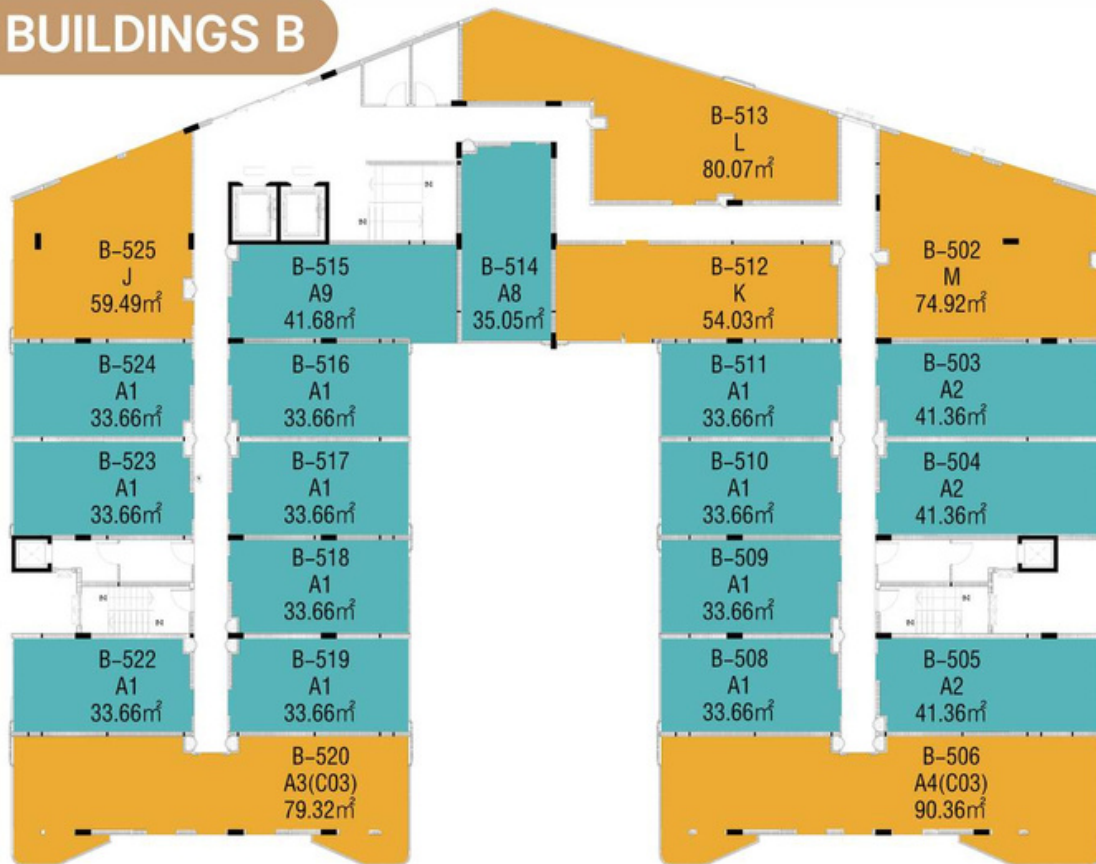

## HOTEL BUILDINGS B

▲ B-5L

● studio ● 1 bedroom ● 2 bedroom ● 3 bedroom

## HOTEL BUILDINGS B

▲ B-3L

▲ B-4L

● studio ● 1 bedroom ● 2 bedroom ● 3 bedroom

## HOTEL BUILDINGS B

▲ B-1L

▲ B-2L

● studio ● 1 bedroom ● 2 bedroom ● 3 bedroom

**TYPE A1**  
AREA 33.66 Sq.m

4200

10085

10085

# TYPE K

AREA 54.03 Sq.m

**TYPE L**  
 AREA 80.07 Sq.m