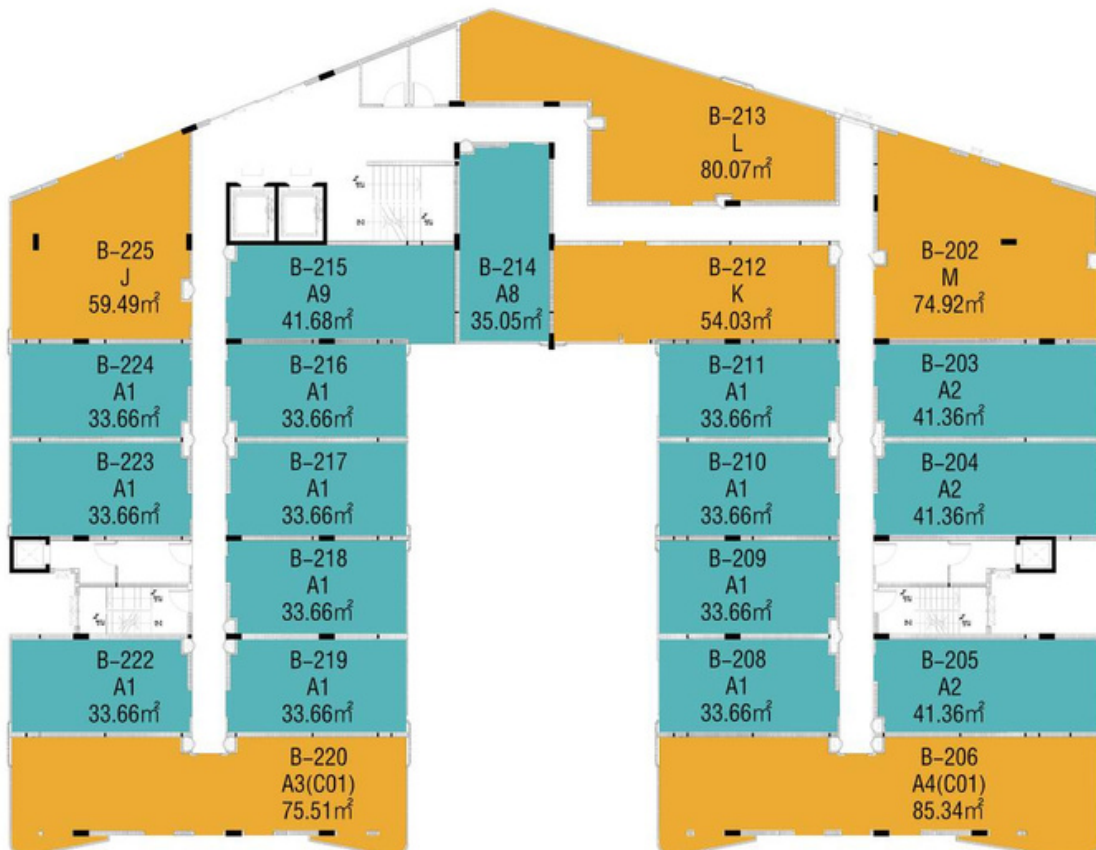

## HOTEL BUILDINGS B

▲ B-5L

● studio ● 1 bedroom ● 2 bedroom ● 3 bedroom

## HOTEL BUILDINGS B

▲ B-3L

▲ B-4L

● studio ● 1 bedroom ● 2 bedroom ● 3 bedroom

## HOTEL BUILDINGS B

▲ B-1L

▲ B-2L

● studio ● 1 bedroom ● 2 bedroom ● 3 bedroom

**TYPE A1**  
AREA 33.66 Sq.m

4200

10085

10085

# TYPE K

AREA 54.03 Sq.m

**TYPE L**  
 AREA 80.07 Sq.m