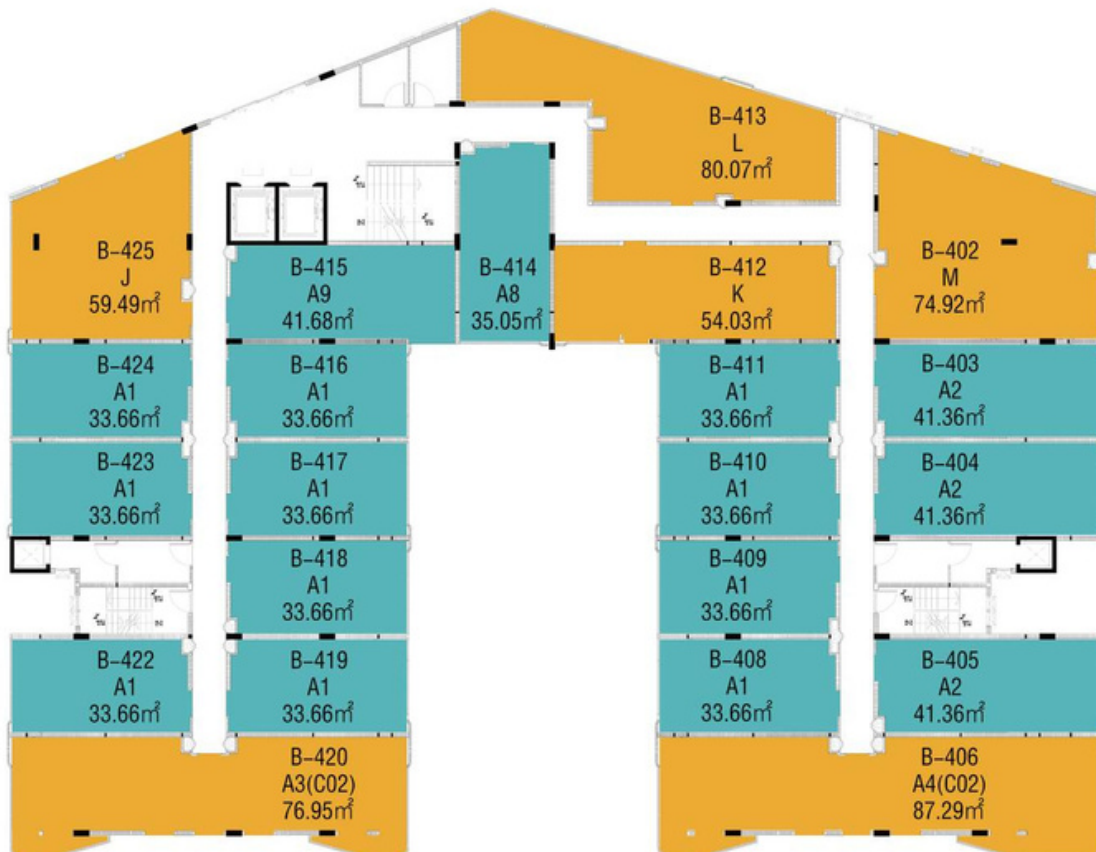

## HOTEL BUILDINGS B

▲ B-5L

● studio ● 1 bedroom ● 2 bedroom ● 3 bedroom

## HOTEL BUILDINGS B

▲ B-3L

▲ B-4L

● studio ● 1 bedroom ● 2 bedroom ● 3 bedroom

## HOTEL BUILDINGS B

▲ B-1L

▲ B-2L

● studio ● 1 bedroom ● 2 bedroom ● 3 bedroom

**TYPE A1**  
AREA 33.66 Sq.m

4200

10085

10085

# TYPE K

AREA 54.03 Sq.m

**TYPE L**  
 AREA 80.07 Sq.m