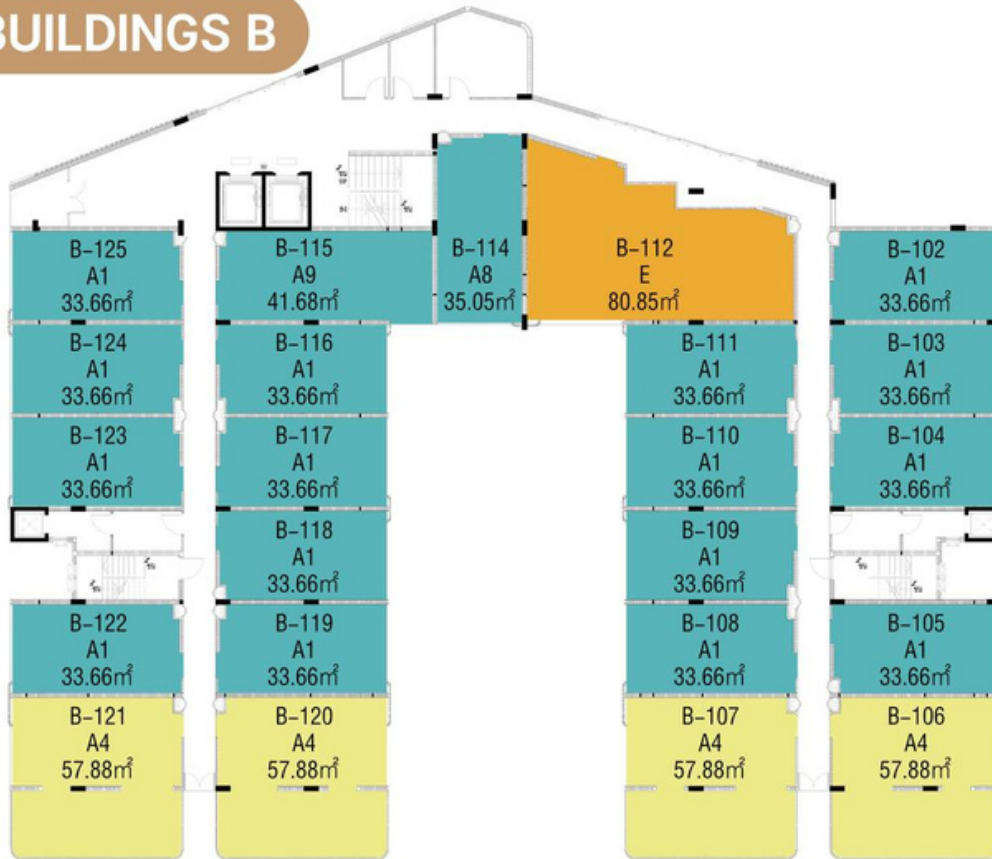

## HOTEL BUILDINGS B

▲ B-5L

● studio ● 1 bedroom ● 2 bedroom ● 3 bedroom

## HOTEL BUILDINGS B

▲ B-3L

▲ B-4L

● studio ● 1 bedroom ● 2 bedroom ● 3 bedroom

## HOTEL BUILDINGS B

▲ B-1L

▲ B-2L

● studio ● 1 bedroom ● 2 bedroom ● 3 bedroom

**TYPE A1**  
AREA 33.66 Sq.m

4200

10085

10085

# TYPE K

AREA 54.03 Sq.m

**TYPE L**  
 AREA 80.07 Sq.m