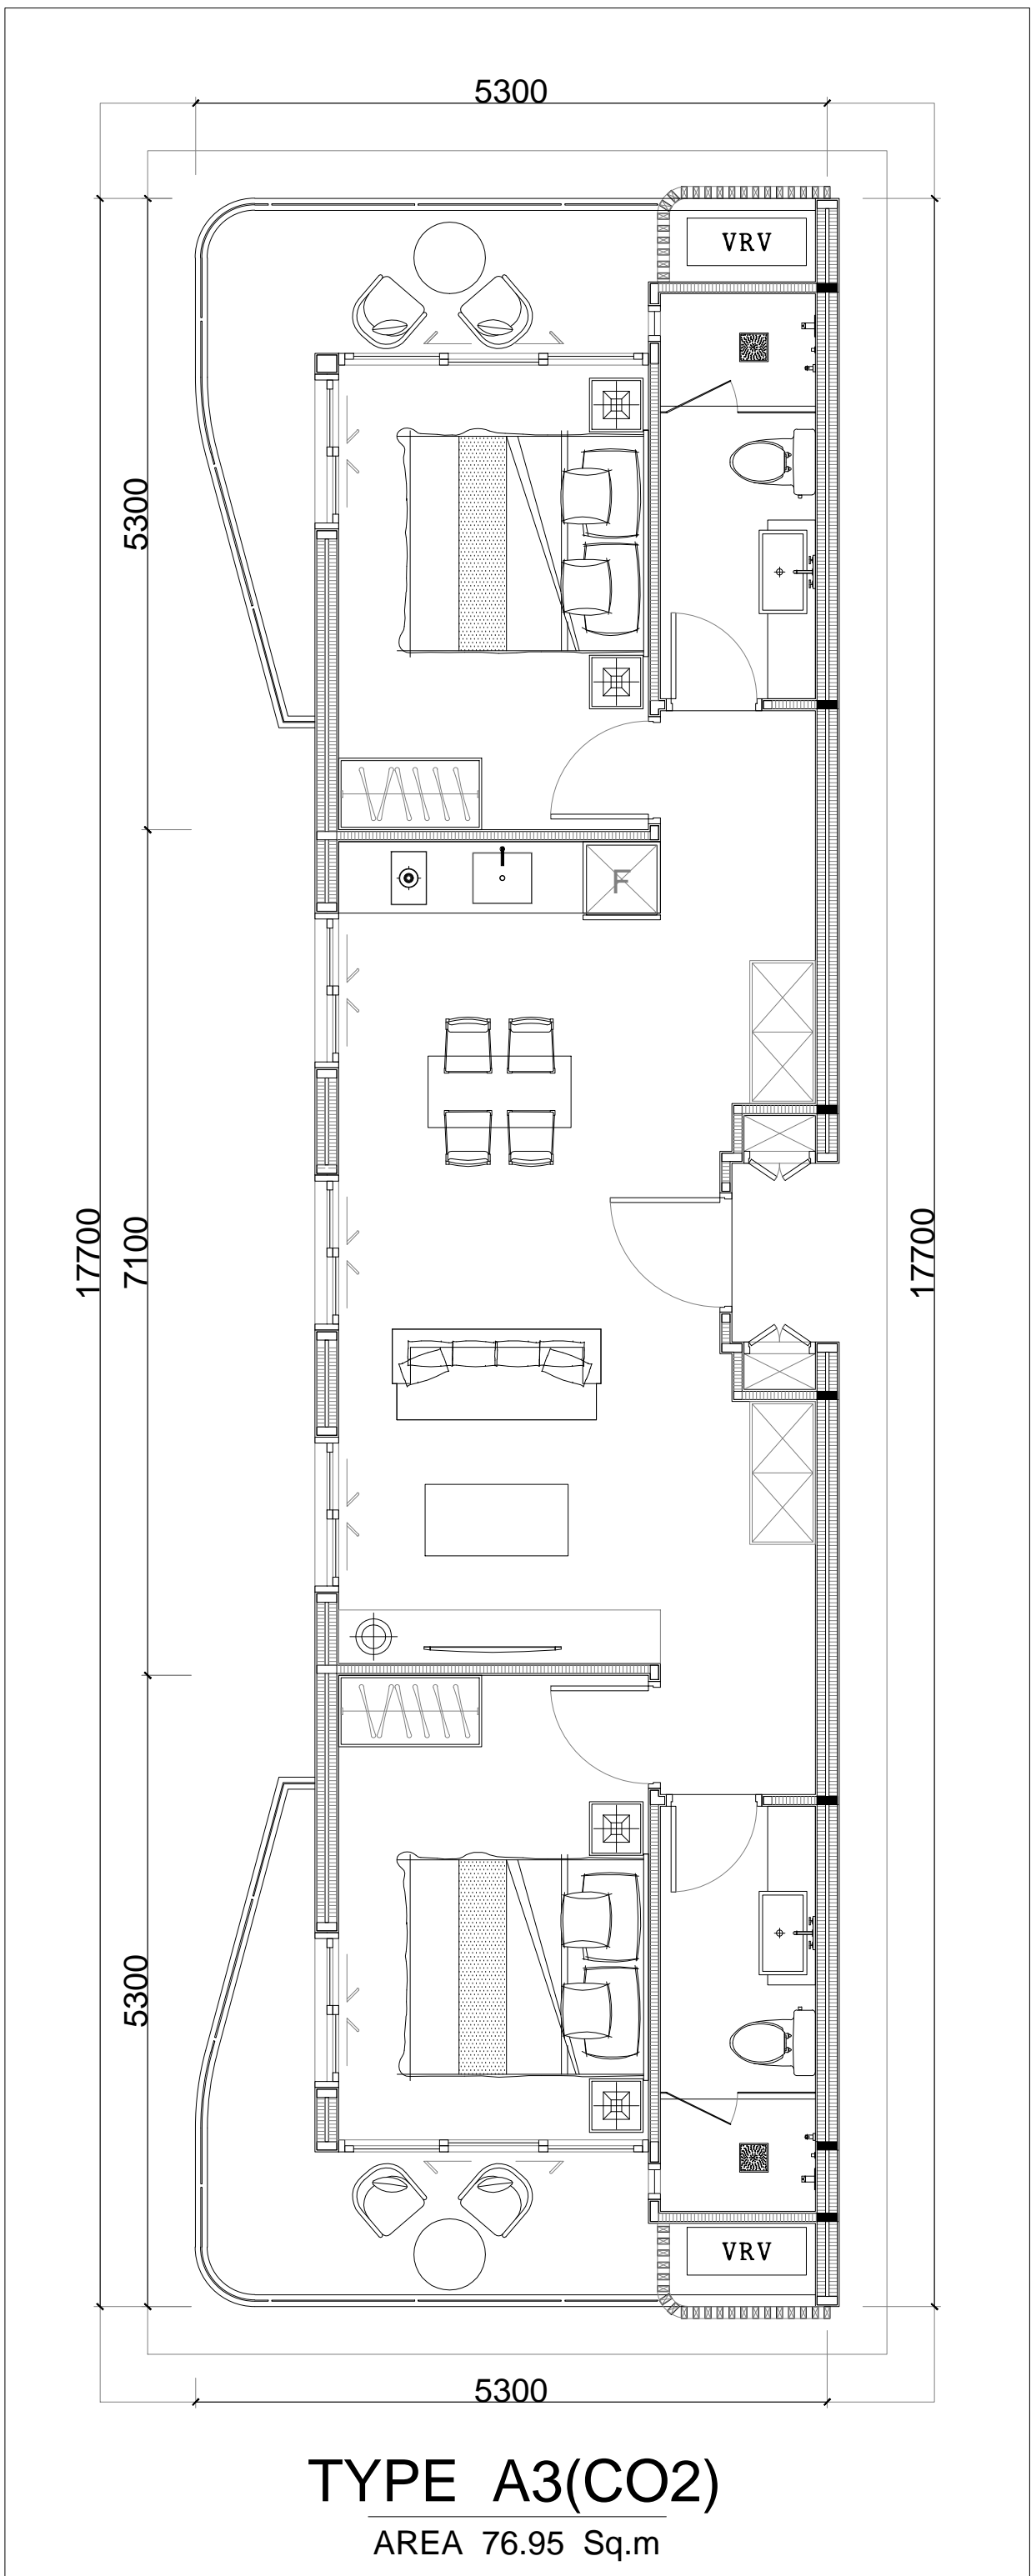

## HOTEL BUILDINGS B

▲ B-5L

● studio ● 1 bedroom ● 2 bedroom ● 3 bedroom

## HOTEL BUILDINGS B

▲ B-1L

▲ B-2L

● studio ● 1 bedroom ● 2 bedroom ● 3 bedroom

**TYPE A1**  
AREA 33.66 Sq.m

4200

10085

10085

# TYPE A2

AREA 41.36 Sq.m

**TYPE A3(CO1)**

AREA 75.51 Sq.m

**TYPE A4(CO3)**

AREA 90.36 Sq.m

**TYPE A4**  
AREA 57.88 Sq.m

**TYPE A8**  
AREA 35.05 Sq.m

4300

10250

10250

4200