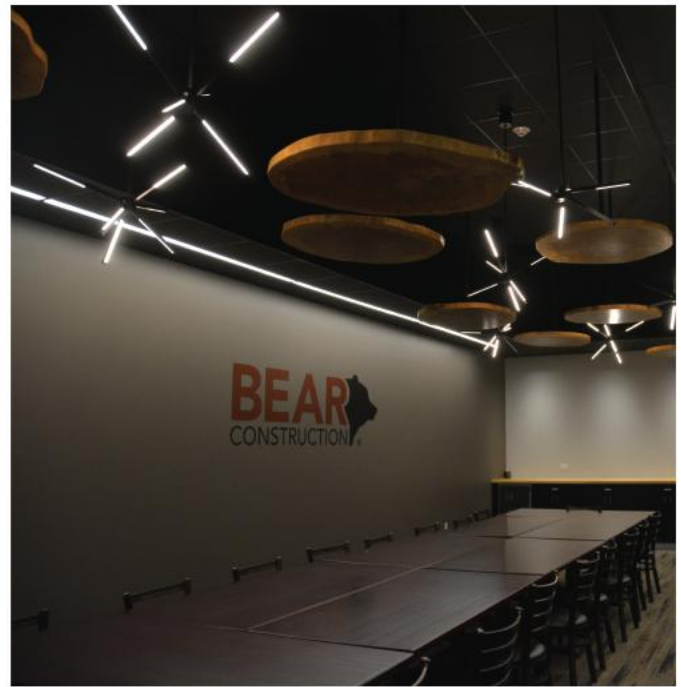

# Curfew

by Celebrity Chef Fabio Vivani

**Designer :** The Carroll  
Adams Group

**Product:** Live edge walnut  
communal tables

05

Arlington Heights & Kankakee, Illinois

**Bear Construction**

**Designer :** Dell Anno &  
Bear Construction

**Product:** Restaurant tables,  
Ash ceiling art

06

Vernon Hills, Illinois

**Rust-Oleum**

**Designer:** Timberwolf

**Product:** Conference tables with live edge walnut and epoxy river

07

Minocqua, Wisconsin