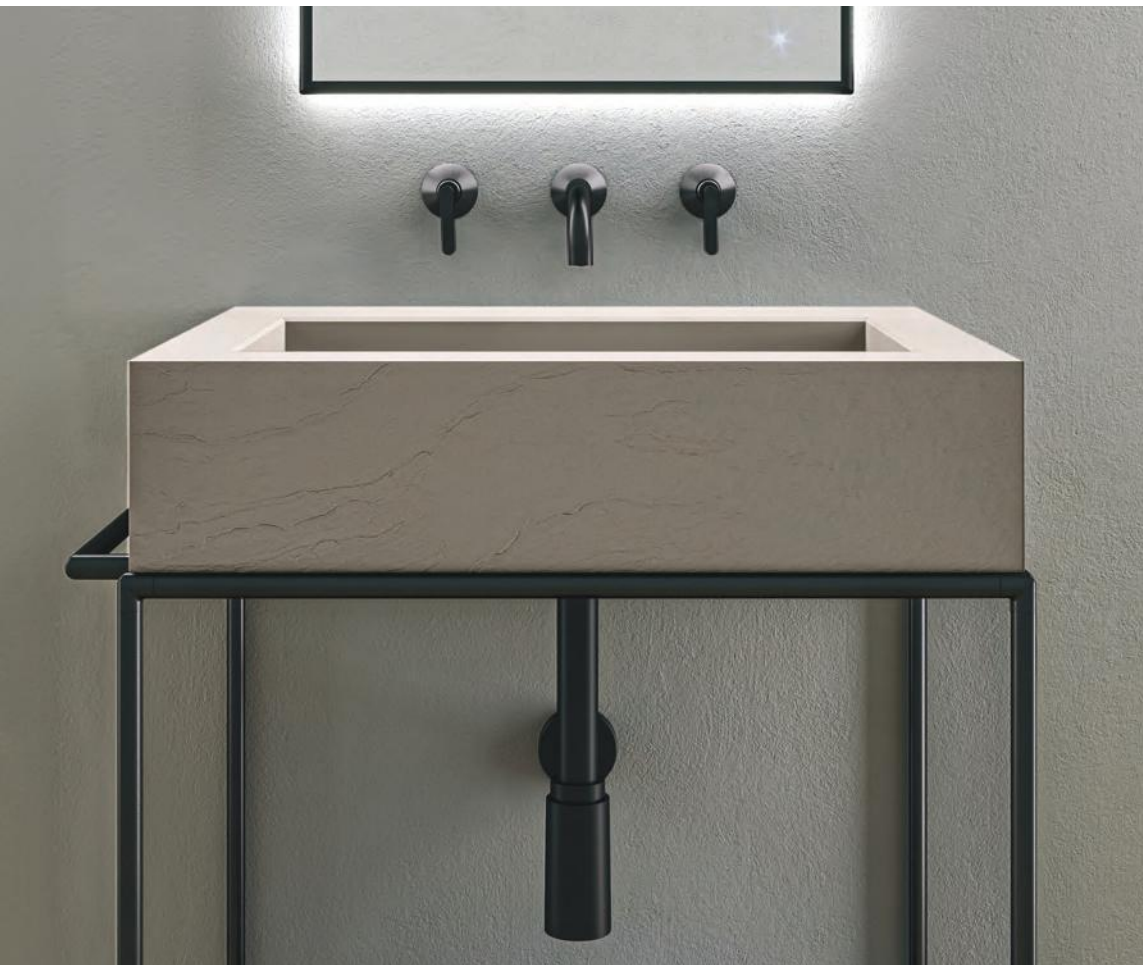

Tuby Telaio

An exclusively textured console available in integrated or vessel sink applications, Tuby Telaio provides both a visual and tactile experience. A matte black metal frame provides rigid structure and support and a striking outline that contrasts with the solid-surface finish. Tuby Telaio's solid-surface material is antibacterial and impact, UV, and stain-resistant. Contemporary design never felt so good.