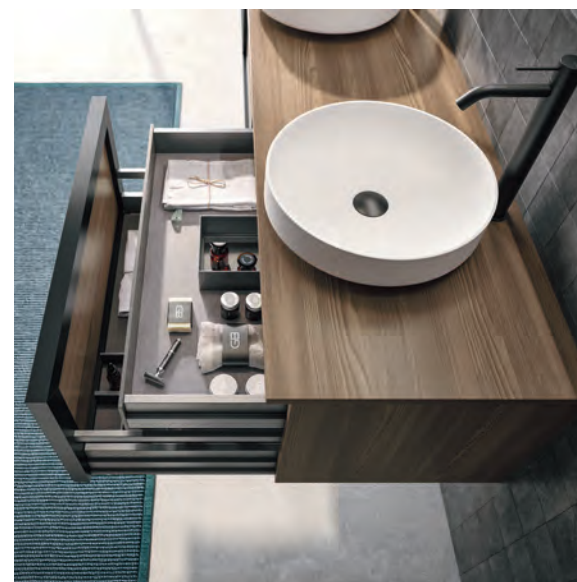

The Class Vanity is a testament to Italian design and craftsmanship, embodying elite artistry and the creativity of leading designers. Its modern, minimal aesthetic is both modular and versatile, with configurations ranging from 23.6 inches to 86.6 inches, allowing seamless adaptation to any space.

Each detail of the Class Vanity is meticulously crafted, from the metal frame encasing the drawers to the luxurious materials like marble, stone, and glass. Available in 20 matte colors, it offers endless personalization, with robust finishes and coordinating storage solutions enhancing its timeless design.