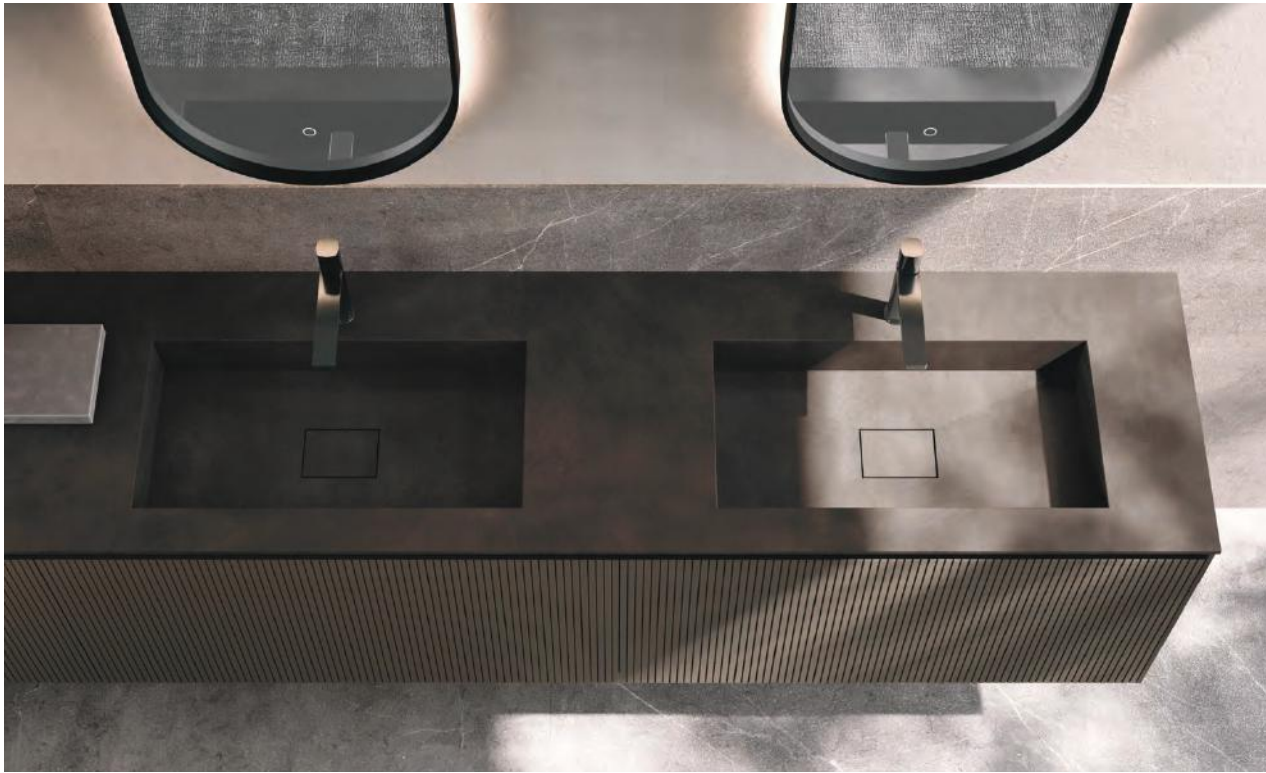

Urban 45

Urban 45 is defined by exceptional versatility and refined detail. Seamless mitered 45-degree corners, book-matched wood grain across drawer fronts, and optional fluting, specified vertically or horizontally, symmetrically or asymmetrically—allow for highly customized, design-forward vanities with striking visual continuity.

CONFIGURABLE DESIGN

Optional exquisite fluting in vertical/horizontal or symmetrical/asymmetrical orientations adds striking customization, while the collection offers standard, low-profile, and freestanding formats (including three-drawer options) with legstand models coming later this year—adapting effortlessly to diverse spatial needs with geometric clarity and thoughtful proportions.