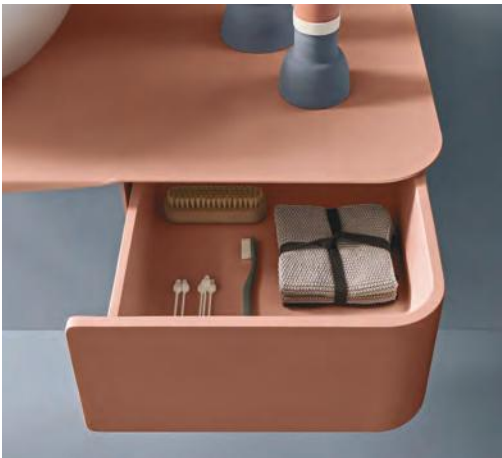

Tulip Console

Striking a balance between precision and fluidity, this lacquered metal console features refined curves, bold modern lines, an integrated towel bar, and an optional storage drawer.

DESIGNED TO ADAPT

Crafted from durable, lacquered powder-coated metal, the Tulip Console resists stains and abrasion for easy cleaning. Available in 50+ colors with customizable shelves/drawers, towel bar, open shelving, and matching accessories for versatile storage.