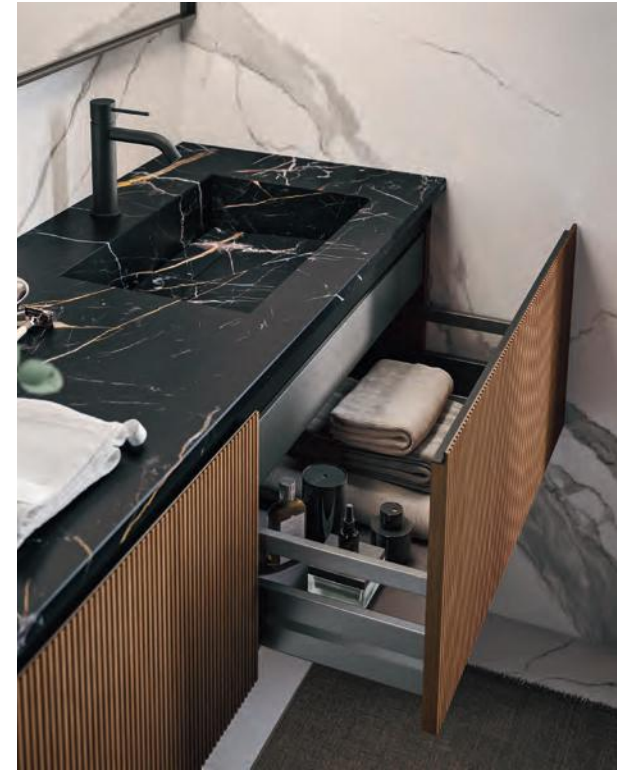

MONOCHROME COLORS

Create an exclusive tone-on-tone look when you pair matte lacquered cabinets with a matching matte solid-surface or glass countertop.

SHELF STORAGE

Add a thick textured countertop below the cabinets for extra storage that enhances Tricot's modern look.