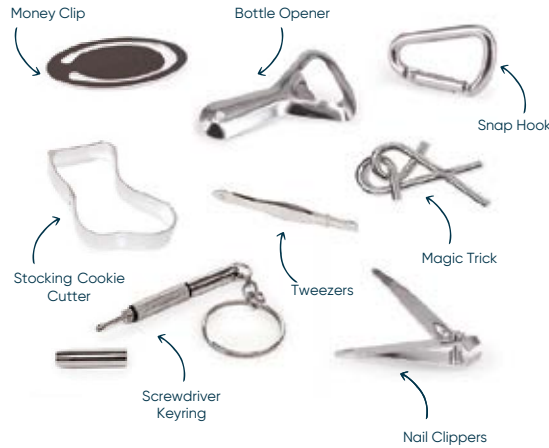

MYR2301-FMP-TPP
Silver & Gold Botanical (8pcs) FSC™ Mix
FESTIVE BOTANICAL