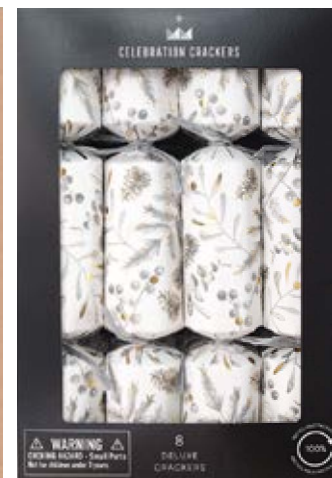

DELUXE 8 RANGE