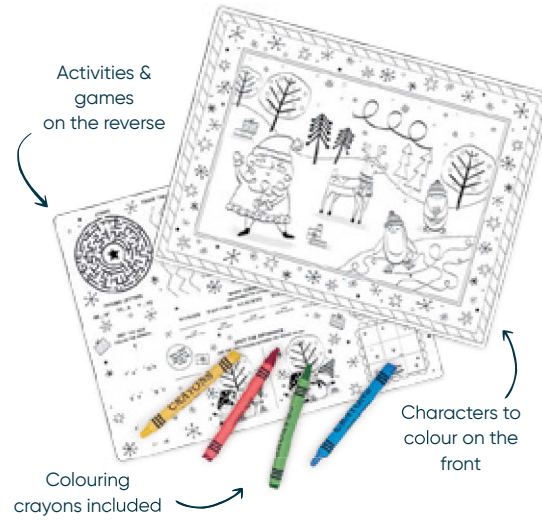

Each pack contains 6 double-sided placemats & a pack of colouring crayons.

THORNBACK & PEEL

*Range*

Thornback & Peel are a UK design duo who combine modernist screen printed patterns with 19th century wood engravings to create quirky, Victoriana-inspired homewares.