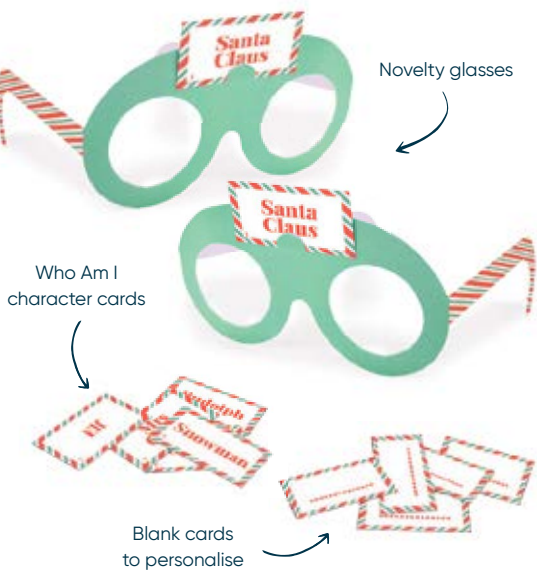

EB02-FMP
Santa 12in Cracker (6pcs) FSC™ Mix

CHRISTMAS CHARACTERS

The mark of responsible forestry

100% Cracker

Each cracker contains a hat, satisfying snap, amusing joke/motto & a 'Who Am I?' game.