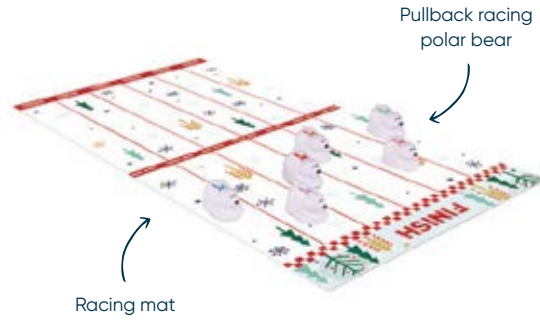

Each cracker contains a hat, satisfying snap, amusing joke/motto & a set of snap game cards.

**FX13-FMP**  
Santa Racing 12in Cracker (6pcs) FSC™ Mix

CHRISTMAS CHARACTERS

Each cracker contains a hat, satisfying snap, amusing joke/motto & a windup racer. Inside the tray you will find coloured player stickers & a racetrack.