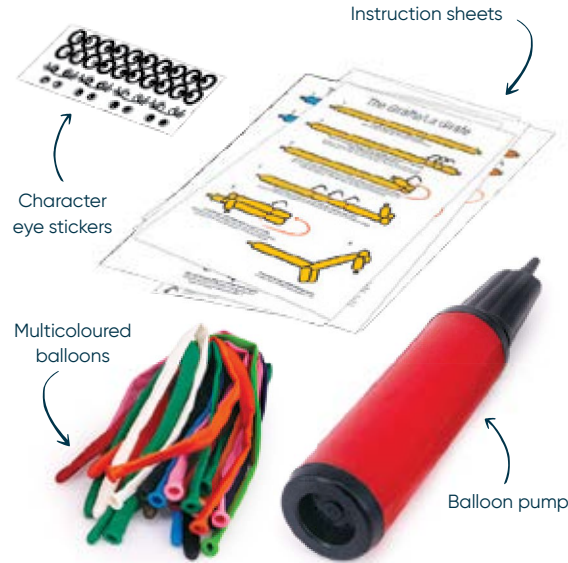

Xylophone Rainbow 12in Cracker (8pcs) FSC™ Mix

FESTIVE FUN

Each cracker contains a hat, satisfying snap, amusing joke/motto & gift from above. Inside the tray you will find a musical sheet & conductor baton.