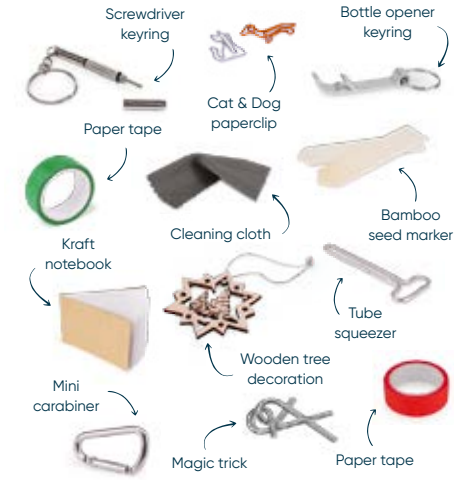

Each cracker contains a hat, satisfying snap, amusing joke/motto & one of the gifts above.