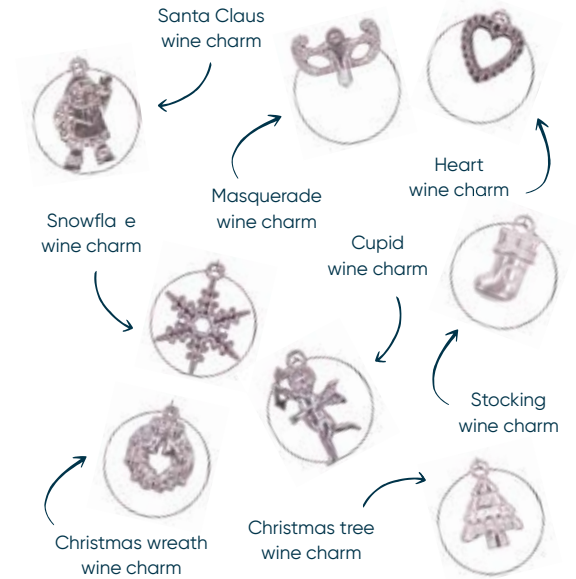

# Mini *Range*

It's not hard to love something as cute as our mini crackers, now 6 inch in size. Filled with a delicate wine charm or What Am I game, all guests will have a small reminder of an unforgettable occasion.

GOLDEN CELEBRATION

**MT02-FMP**  
Mini Red Diamond 6in Cracker (6pcs) FSC™ Mix

TRADITIONAL CHRISTMAS

Each cracker contains a hat, satisfying snap, amusing joke/motto & one of the wine charms above.