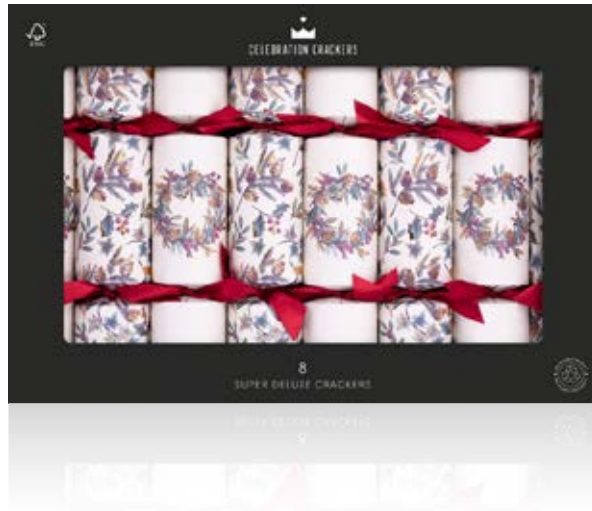

SUPER DELUXE 8 RANGE
14 INCH CRACKERS, 8 PER TRAY

- RECYCLED
  PRODUCT
- RECYCLABLE
  PACKAGING
- REUSABLE
  CONTENTS
- NON-PLASTIC
  CONTENTS

PAPÉRIE

TRADITIONAL CHRISTMAS