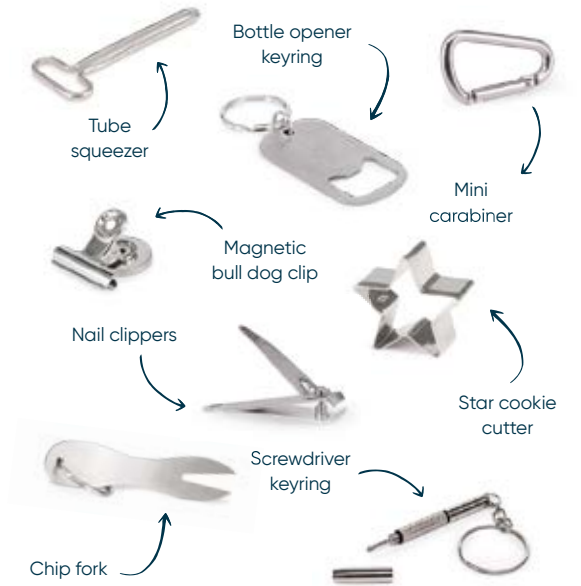

FESTIVE BOTANICAL

Each cracker contains a hat, satisfying snap, amusing joke/motto & one of the gifts above.