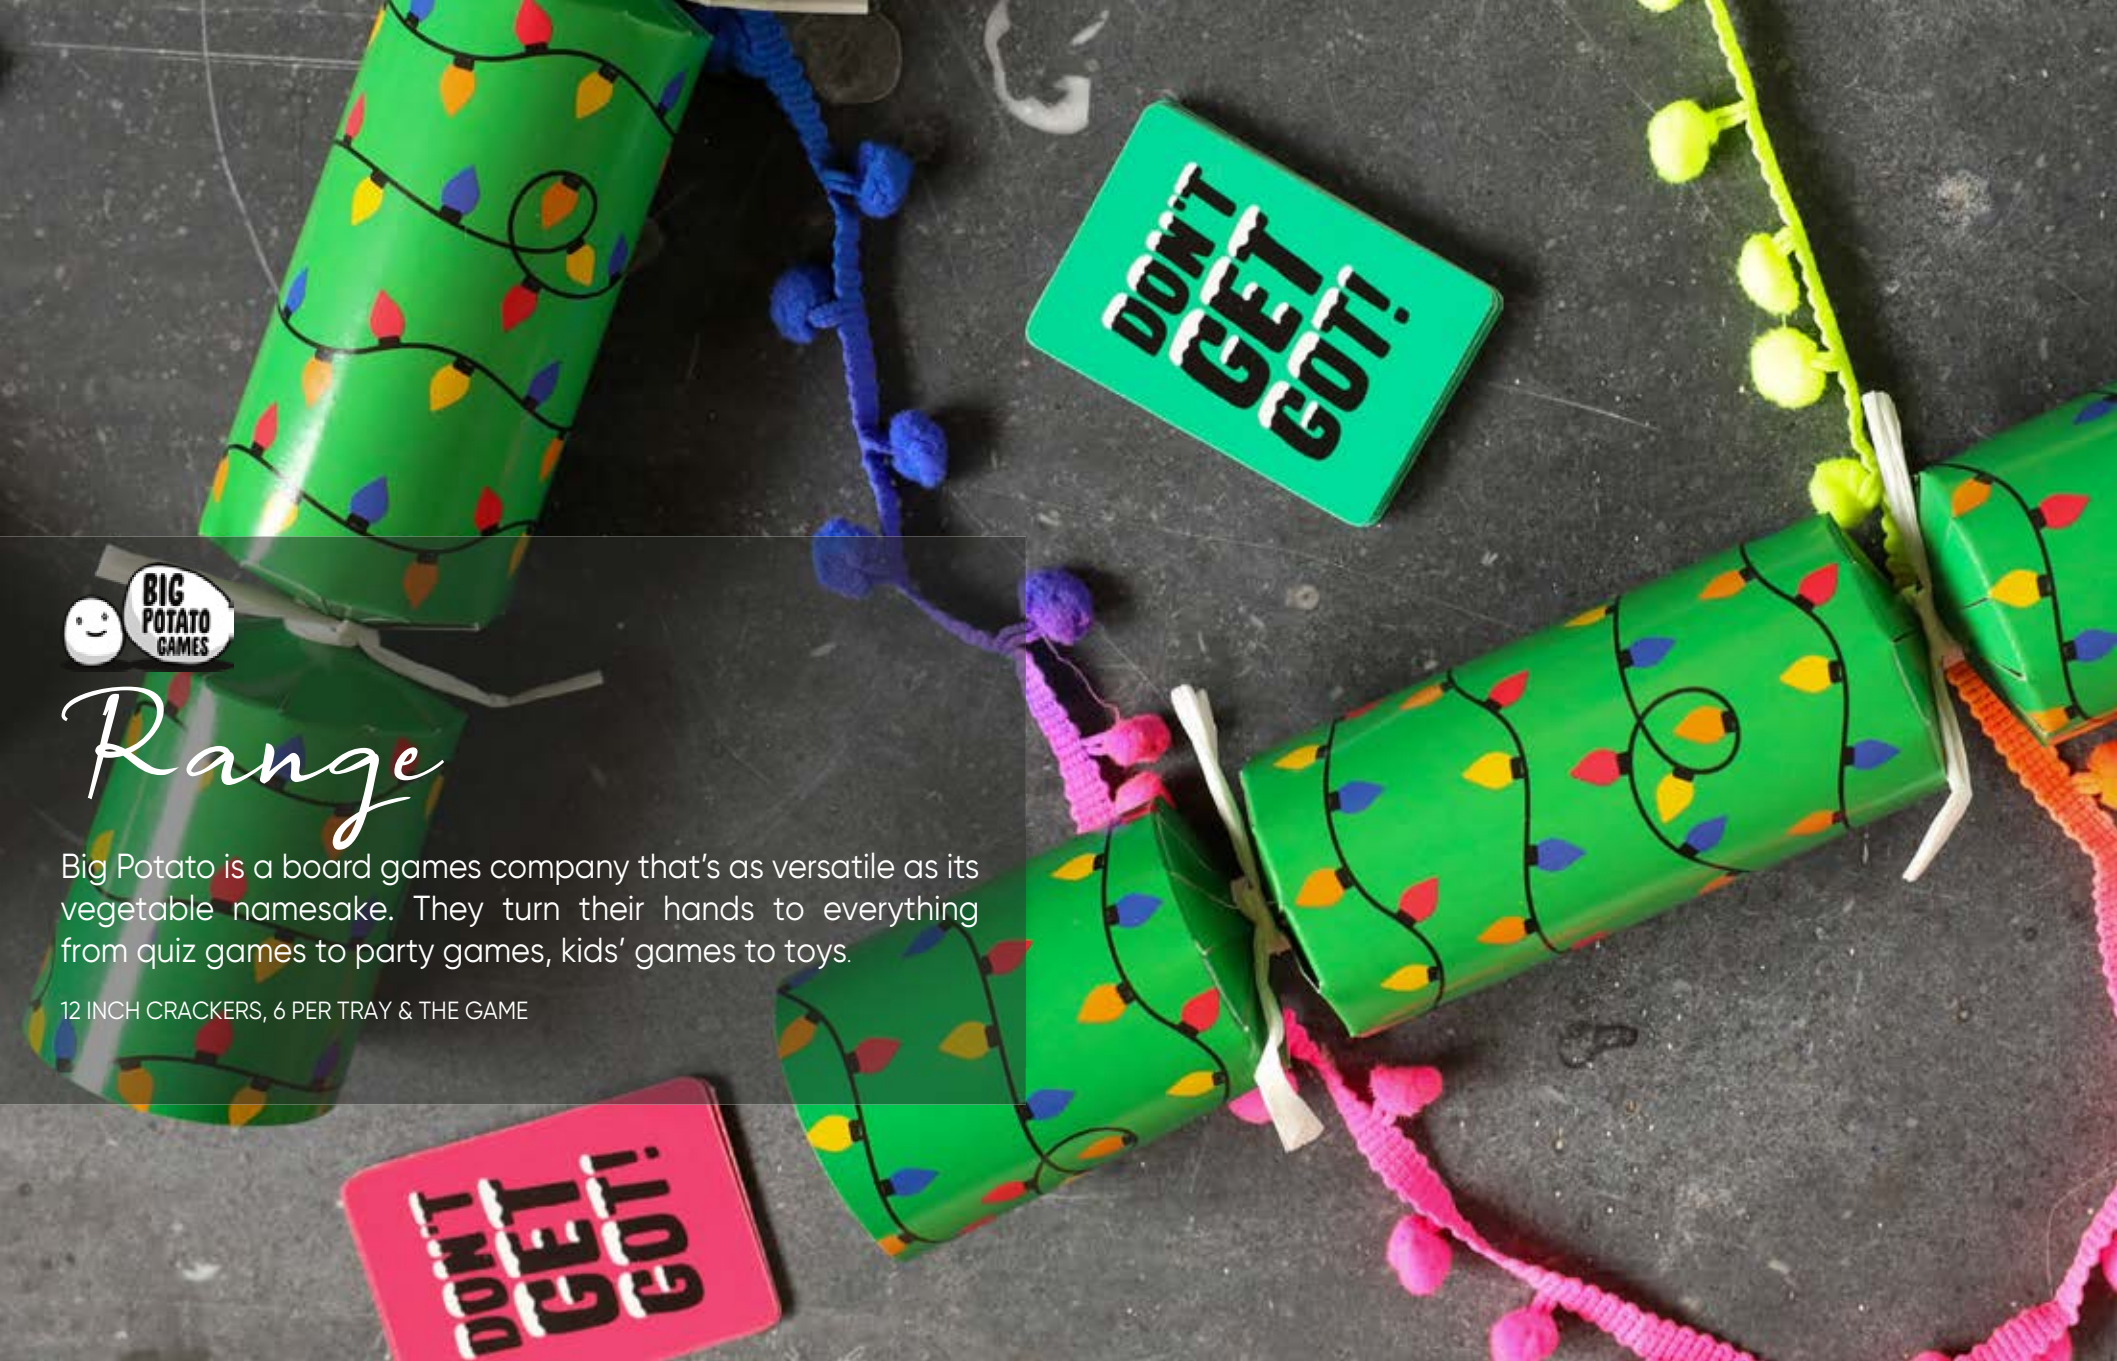

Each cracker contains a hat, satisfying snap, amusing joke/motto & a 'Who Am I?' game.

# Range

Big Potato is a board games company that's as versatile as its vegetable namesake. They turn their hands to everything from quiz games to party games, kids' games to toys.

12 INCH CRACKERS, 6 PER TRAY & THE GAME