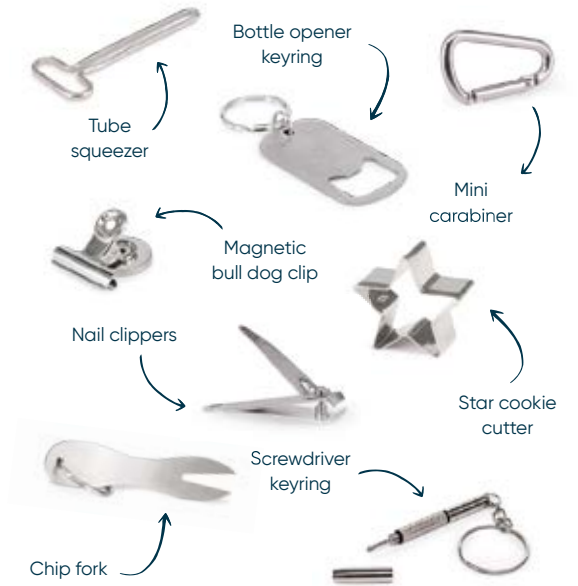

Each cracker contains a hat, satisfying snap, amusing joke/motto & one of the gifts above.