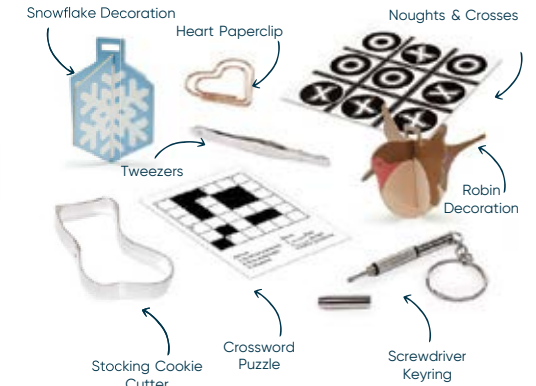

TPP2301
Tropical Koala (8pcs) FSC™ Mix
CHRISTMAS CHARACTERS