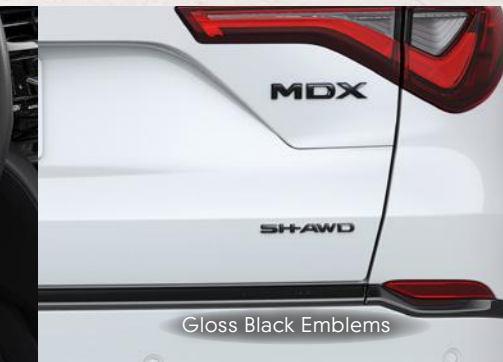

Some components and colors may vary. Please see your Acura dealer for details.

MDX Tech SH-AWD shown in Canyon River Blue with Gloss Black Emblems, Welcome Lights, and 20-in Glint Black Alloy Wheels.

ENHANCE WITH PREMIUM STYLE

MDX Advance SH-AWD shown in Lunar Silver Metallic with Crossbars, Running Boards with Black Accent Trim, and 20-in Dark Chrome-Finish Alloy Wheels.

ADD A SPORTY TOUCH

MDX A-SPEC Advance SH-AWD shown in Majestic Black Pearl with Chrome Tailgate Trim, Gloss Black Emblems, and 20-in Diamond-Cut Alloy Wheels with Black Wheel Locks and Black Wheel Lug Nut Set.

2

3

4

Hands-Free Access Power Tailgate

Premium Carpet Floor Mat Set

Remote Engine Start System

Sport Steering Wheel with Heating Function

Gloss Black Emblems

STYLE

Emblem-A-SPEC, Gloss Black	Welcome Lights	20-in Diamond-Cut Alloy Wheels	Interior Console Panel Trim, Black Woodgrain, Brushed Aluminum
Emblem-SH-AWD, Gloss Black	Logo Pattern Projector	20-in Glint Black Alloy Wheels	Interior Door Panel Trim, Black Woodgrain, Brushed Aluminum
Emblem-Type S, Gloss Black	Carpet Floor Mat Set-Premium	Valve Stem Caps-A-Mark, Black, Chrome	
Emblems-MDX and Rear A-Mark, Gloss Black	Steering Wheel-Sport with Heating Function	Valve Stem Caps-A-SPEC	
Door Sill Trim-Illuminated	20-in Dark Chrome-Finish Alloy Wheels	Valve Stem Caps-Type S	
Cargo Sill Trim-Illuminated			
Tailgate Trim, Chrome			