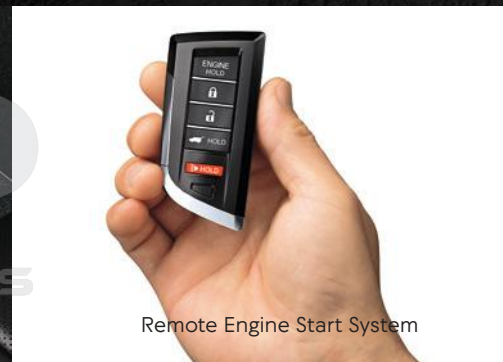

2

3

4

Hands-Free Access Power Tailgate

Premium Carpet Floor Mat Set

Remote Engine Start System

Sport Steering Wheel with Heating Function

Gloss Black Emblems