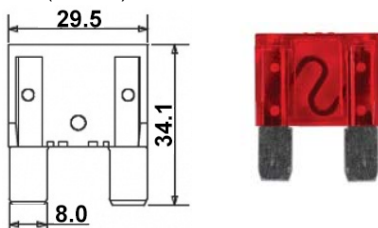

Maxi Blade Fuses

(LxWxH) 29.5 x 8.5 x 34.1mm

Part No	Description	Pack Qty
PWN504	Maxi Blade Yellow 20 amp	1
PWN891	Maxi Blade Green 30 amp	1
PWN505	Maxi Blade Orange 40 amp	1
PWN506	Maxi Blade Red 50 amp	1
PWN507	Maxi Blade Blue 60 amp	1
PWN508	Maxi Blade Beige 70 amp	1
PWN509	Maxi Blade White 80 amp	1
PWN510	Maxi Blade Violet 100 amp	1