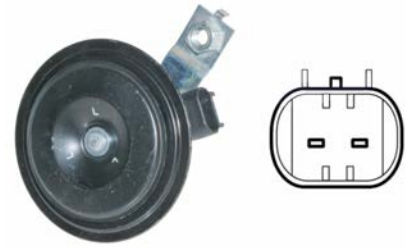

Exact Fit Disc Type Horn

Replaces:
FORD Alarm - Low Note
1372275, 1484325, 1517586, 6C1T, 13832 AA, 96BB, 13832 AB, 96 BB 13832 BA

Part No	Description	Pack Qty
PEFH007	Horn OE Type 12V Disc Low Note	1