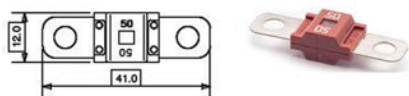

Midi OTO Fuses

(LxWxH) 41 x 12 x 7.8mm

Part No	Description	Pack Qty
PWN1282	Midi OTO Bolt On Orange 30 amp	1
PWN1283	Midi OTO Bolt On Green 40 amp	1
PWN1284	Midi OTO Bolt On Red 50 amp	1
PWN1285	Midi OTO Bolt On Yellow 60 amp	1
PWN1286	Midi OTO Bolt On Brown 70 amp	1
PWN1287	Midi OTO Bolt On White 80 amp	1
PWN1288	Midi OTO Bolt On Blue 100 amp	1