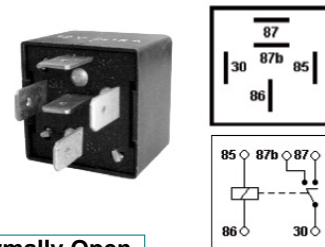

Standard Relay N/O Double Contact 2x20A 12V

Normally Open

Part No	Description	Pack Qty
PR07	Relay Standard N/O Double Contact 2x20A 12V	1