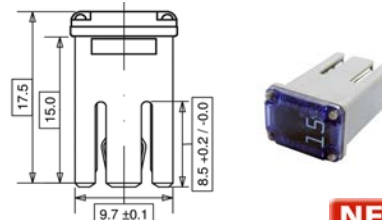

J Type Slotted Micro Fuses

(LxWxH) 9.7 x 6.2 x 17.5mm

NEW

Suitable for Japanese, Korean and most Asian vehicles

Part No	Description	Pack Qty
PWN1440	15 amp Grey	1
PWN1441	20 amp Light Blue	1
PWN1442	25 amp Tan	1
PWN1443	30 amp Pink	1
PWN1444	40 amp Light Green	1
PWN1445	50 amp Red	1
PWN1446	60 amp Yellow	1