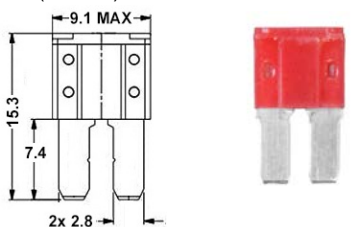

Micro2 Fuses

(LxWxH) 9.1 x 3.8 x 15.3mm

Part No	Description	Pack Qty
PWN1356	Micro2 Tan 5 amp	2
PWN1357	Micro2 Brown 7.5 amp	2
PWN1358	Micro2 Red 10 amp	2
PWN1359	Micro2 Blue 15 amp	2
PWN1360	Micro2 Yellow 20 amp	2
PWN1361	Micro2 Natural 25 amp	2
PWN1362	Micro2 Green 30 amp	2
PWN1310	Micro2 Assorted 5, 7.5, 10, 15, 20, 25, 30 amp	7