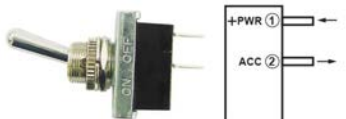

On/Off Heavy Duty Non Illuminated

Fits 12.5mm round hole

Part No	Description	Pack Qty
PWN533	On/Off (25 Amp Max)	1