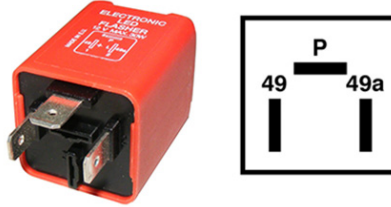

**Electronic Flasher Unit 3 Pin LED
12V (0 to 40 Watts Max)**

Part No	Description	Pack Qty
PFR39	Flasher Unit Electronic 3 Pin LED 12V (0 to 40 Watts Max)	1