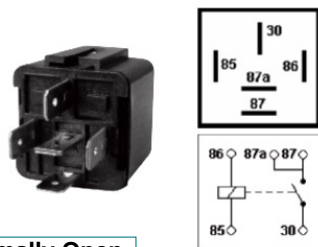

Standard Relays

Standard Relay N/O Contact 30A 12V

Normally Open

Part No	Description	Pack Qty
PR01	Relay Standard N/O Contact 30A 12V	1

Standard Relay Twin Output 2x15A 12V

Normally Open

Part No	Description	Pack Qty
PR03	Relay Standard Twin Output 2x15A 12V	1