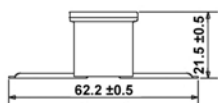

Slow Blow Male Screw-in Fuses
(LxWxH) 62 x 15.2 x 21.5mm

Part No	Description	Pack Qty
PWN659	Slow Blow Male Screw In 30A	1
PWN660	Slow Blow Male Screw In 40A	1
PWN661	Slow Blow Male Screw In 50A	1
PWN662	Slow Blow Male Screw In 60A	1
PWN663	Slow Blow Male Screw In 80A	1
PWN664	Slow Blow Male Screw In 100A	1