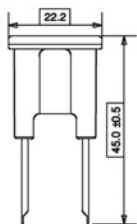

Slow Blow Male Plug-in Fuses
(LxWxH) 22.2 x 15.2 x 45mm

Part No	Description	Pack Qty
PWN646	Slow Blow Male Plug In 30A	1
PWN647	Slow Blow Male Plug in 40A	1
PWN648	Slow Blow Male Plug in 50A	1
PWN649	Slow Blow Male Plug In 60A	1
PWN650	Slow Blow Male Plug In 80A	1
PWN651	Slow Blow Male Plug In 100A	1