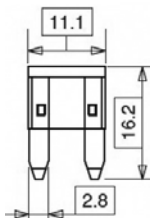

Mini Blade LED Fuses
(LxWxH) 11.1 x 3.6 x 16.2mm

Part No	Description	Pack Qty
PWN905	Mini Blade LED Violet 3 amp	2
PWN906	Mini Blade LED Pink 4 amp	2
PWN907	Mini Blade LED Beige 5 amp	2
PWN908	Mini Blade LED Brown 7.5 amp	2
PWN909	Mini Blade LED Red 10 amp	2
PWN910	Mini Blade LED Blue 15 amp	2
PWN911	Mini Blade LED Yellow 20 amp	2
PWN912	Mini Blade LED Clear 25 amp	2
PWN913	Mini Blade LED Green 30 amp	2
PWN914	Mini Assorted LED 2/4/5/7.5 amp	4
PWN915	Mini Assorted LED 10/15/20/30 amp	4