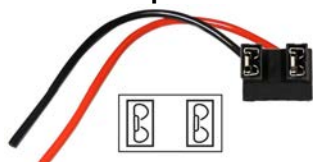

501 Capless Bulb Holder

Push and Twist Fit

Part No	Description	Pack Qty
PWN1249	501 5W Capless Bulb Holder	1

H4 Headlamp Bulb Holder

Part No	Description	Pack Qty
PWN665	H4 With Part Loom	1

H7 Headlamp Bulb Holder