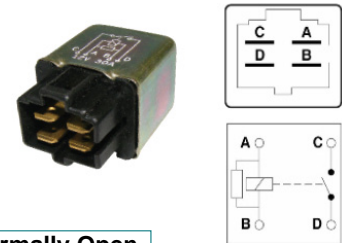

Changeover

Part No	Description	Pack Qty
PR54	Relay Micro Changeover With Resistor 20A 12V	1

Mini Relays

Mini Relay N/O Contact With Resistor 30A 12V

Normally Open

Part No	Description	Pack Qty
PR35	Relay Mini N/O Contact With Resistor 30A 12V	1