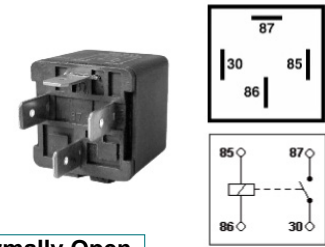

Standard Relay N/O Contact 30/40A 12V

Normally Open

Part No	Description	Pack Qty
PR06	Relay Standard N/O Contact 30/40A 12V	1