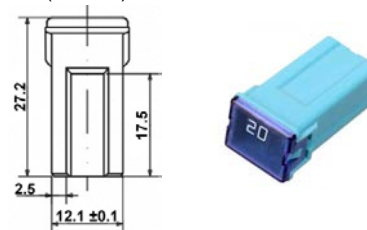

J Type Fuses

(LxWxH) 12.1 x 10 x 27mm

Suitable for Japanese, Korean and most Asian vehicles

Part No	Description	Pack Qty
PWN801	J Type Light Blue 20 amp	1
PWN802	J Type White 25 amp	1
PWN803	J Type Pink 30 amp	1
PWN804	J Type Green 40 amp	1
PWN805	J Type Red 50 amp	1
PWN806	J Type Yellow 60 amp	1