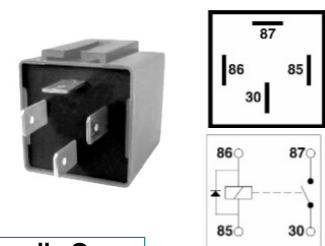

Standard Relay N/O Contact 40A 12V

Normally Open

Part No	Description	Pack Qty
PR10	Relay Standard N/O Contact 40A 12V	1