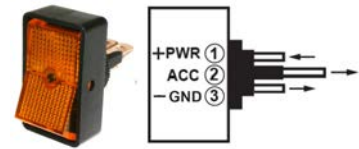

On/Off Non Illuminated

Fits 20mm round hole

Part No	Description	Pack Qty
PWN938	On/Off (25 Amp Max)	1

On/Off Illuminated With Round Hole

Fits 12.5mm hole

Part No	Description	Pack Qty
PWN227	On/Off (16 Amp Max) Red	1
PWN228	On/Off (16 Amp Max) Amber	1
PWN229	On/Off (16 Amp Max) Green	1
PWN230	On/Off (16 Amp Max) Blue	1