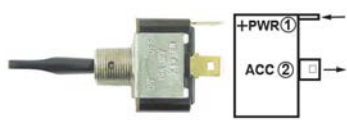

Heavy Duty Flasher

Fits 12.5mm round hole

Part No	Description	Pack Qty
PWN534	Flasher (25 Amp Max) Metal	1