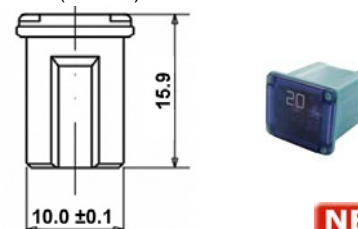

J Type Low Profile Fuses

(LxWxH) 12 x 10 x 15.9mm

NEW

Suitable for Japanese, Korean and most Asian vehicles

Part No	Description	Pack Qty
PWN1369	Slow Blow J Type Low Profile 20A	1
PWN1370	Slow Blow J Type Low Profile 25A	1
PWN1371	Slow Blow J Type Low Profile 30A	1
PWN1372	Slow Blow J Type Low Profile 40A	1
PWN1373	Slow Blow J Type Low Profile 50A	1
PWN1374	Slow Blow J Type Low Profile 60A	1