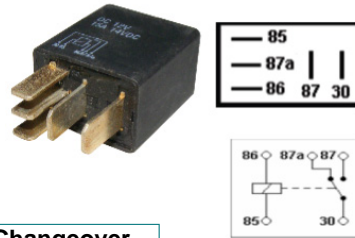

Micro Changeover Relay 20A 12V

Changeover

Part No	Description	Pack Qty
PR52	Relay Micro Changeover 20A 12V	1
PR53	Relay Micro Changeover With Diode 20A 12V	1