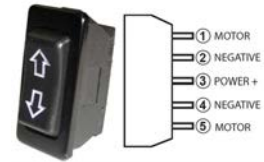

Window/Aerial (Non Illuminated)

Fits 18mm wide x 37mm long slot

Part No	Description	Pack Qty
PWN728	Without Wiring Loom (16 Amp Max)	1

On/Off Touch Sensitive Switch

Fits 21mm wide x 37mm long slot

Touch Activated (Red LED off / Blue LED on)