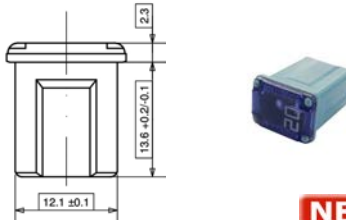

J Type Micro Low Profile Fuses

(LxWxH) 12 x 10 x 13.6mm

NEW

Suitable for Japanese, Korean and most Asian vehicles

Part No	Description	Pack Qty
PWN1364	Fuse Low Profile J Type Micro 15A	1
PWN1365	Fuse Low Profile J Type Micro 20A	1
PWN1366	Fuse J Type L.P. Micro 25 amp	1
PWN1367	Fuse Low Profile J Type Micro 30A	1
PWN1368	Fuse J Type L.P. Micro 40 amp	1