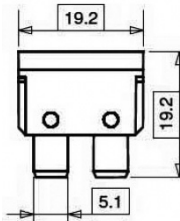

Standard Blade LED Fuses
(LxWxH) 19.2 x 5 x 19.2mm

Part No	Description	Pack Qty
PWN895	Standard Blade LED Violet 3 amp	2
PWN896	Standard Blade LED Pink 4 amp	2
PWN897	Standard Blade LED Beige 5 amp	2
PWN898	Standard Blade LED Brown 7.5 amp	2
PWN899	Standard Blade LED Red 10 amp	2
PWN900	Standard Blade LED Blue 15 amp	2
PWN901	Standard Blade LED Yellow 20 amp	2
PWN902	Standard Blade LED Clear 25 amp	2
PWN903	Standard Blade LED Green 30 amp	2
PWN893	Std Assorted 3/5/7.5/10 amp	4
PWN894	Std Assorted 15/20/25/30 amp	4