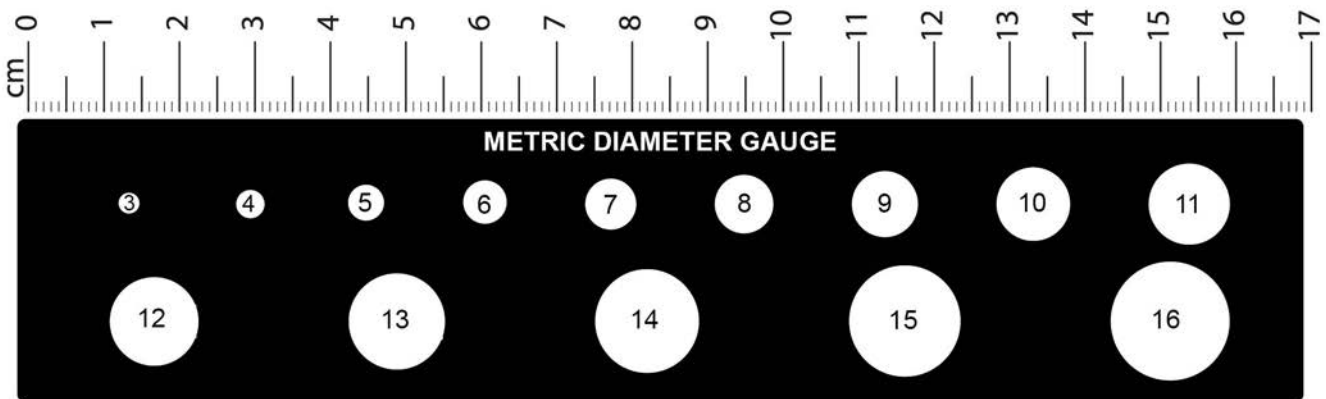

Plastic Box with 8 dividers - small

PATX

Part No	Description	Box Qty
PATX	Plastic Box 213mm x 140mm x 42mm	1

Plastic Box with 8 dividers - large

PATL

Part No	Description	Box Qty
PATL	Plastic Box 320mm x 140mm x 42mm	1