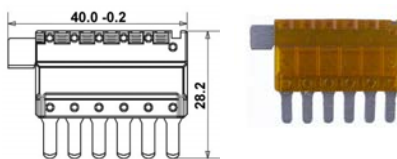

Multi OTO Fuses

(LxWxH) 40 x 5 x 28.2mm

Suitable for: Mercedes Benz

Part No	Description	Pack Qty
PWN1311	Multi OTO Blade Fuse 5 amp	1
PWN1312	Multi OTO Blade Fuse 7.5 amp	1