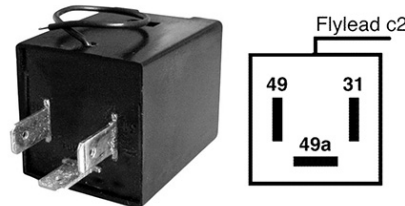

**Towing Flasher Unit 12V 2+1
x21W x2 + (2x5W) Max 140W With
C2 Fly Lead**

Part No	Description	Pack Qty
PFR21	Flasher Unit Towing 12V 2+1 x21W x2 + (2x5W) Max 140W With C2 Fly Lead	1