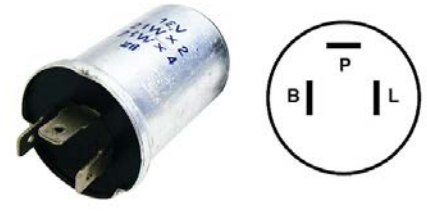

Thermal Flasher Unit 12V 21W x 2 (Max 84W)

Part No	Description	Pack Qty
PFR29	Flasher Unit Thermal 12V 21W x 2 (Max 84W)	1