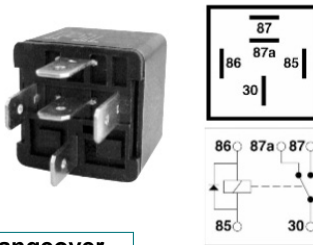

Standard Changeover Relay Diode Protected 40A 12V

Changeover

Part No	Description	Pack Qty
PR09	Relay Standard Changeover Diode Protect 40A 12V	1