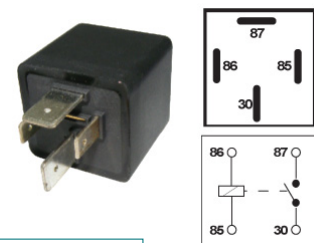

Mini Relay N/O Contact 170/150A 12V

Normally Open

Part No	Description	Pack Qty
PR38	Relay Mini N/O Contact 170/150A 12V	1