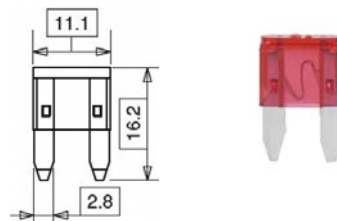

Mini Blade Fuses
(LxWxH) 11.1 x 3.6 x 16.2mm

Part No	Description	Pack Qty
PF700M	Mini Blade Grey 2 amp	50
PF701M	Mini Blade Violet 3 amp	50
PF702M	Mini Blade Pink 4 amp	50
PF703M	Mini Blade Tan 5 amp	50
PF704M	Mini Blade Brown 7.5 amp	50
PF705M	Mini Blade Red 10 amp	50
PF706M	Mini Blade Blue 15 amp	50
PF707M	Mini Blade Yellow 20 amp	50
PF708M	Mini Blade Natural 25 amp	50
PF709M	Mini Blade Green 30 amp	50