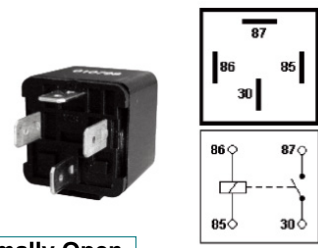

Standard Relays

Standard Relay N/O Contact 30A 12V

Normally Open

Part No	Description	Pack Qty
PR01	Relay Standard N/O Contact 30A 12V	1