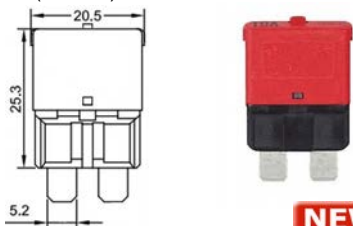

Standard Blade (Circuit Breaker Type)

(LxWxH) 20.5 x 6 x 25.3mm

NEW

Used mainly for diagnostics
Simply push button to reset

Part No	Description	Pack Qty
PWN1433	5 amp Tan	1
PWN1434	7.5 amp Brown	1
PWN1435	10 amp Red	1
PWN1436	15 amp Blue	1
PWN1437	20 amp Yellow	1
PWN1438	25 amp White	1
PWN1439	30 amp Green	1