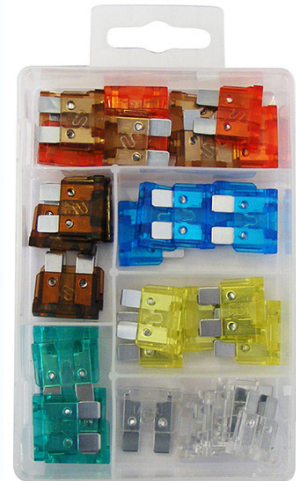

LED Mini Blade Fuses

5 of each: 5, 7.5, 10, 15, 20, 25, 30 amp

Part No	Description	Pack Qty
PMA113	LED Mini Blade Fuses	35

LED Standard Blade Fuses

5 of each: 5, 7.5, 10, 15, 20, 25, 30 amp

Part No	Description	Pack Qty
PMA114	LED Standard Blade Fuses	35