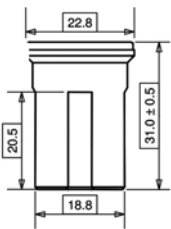

Slow Blow Female Fuses
(LxWxH) 22.8 x 18.8 x 31mm

Part No	Description	Pack Qty
PWN653	Slow Blow Female 20 amp	1
PWN654	Slow Blow Female 30 amp	1
PWN652	Slow Blow Female 40 amp	1
PWN655	Slow Blow Female 50 amp	1
PWN656	Slow Blow Female 60 amp	1
PWN657	Slow Blow Female 80 amp	1
PWN658	Slow Blow Female 100 amp	1