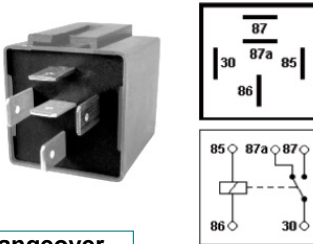

Standard Changeover Relay 30/40A 12V

Changeover

Part No	Description	Pack Qty
PR08	Relay Standard Changeover 30/40A 12V	1