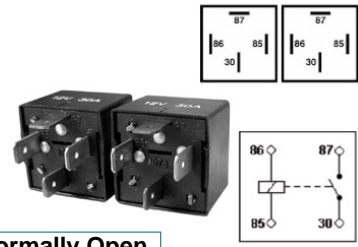

Standard Relay Twin 2x30A 12V

Normally Open

Part No	Description	Pack Qty
PR05	Relay Standard Twin 2x30A 12V	1