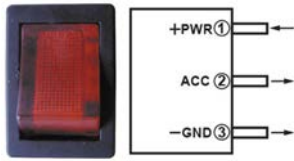

On/Off Illuminated Mini

Fits 13mm x 18.5mm hole

Part No	Description	Pack Qty
PWN559	Amber (10 Amp Max)	1
PWN624	Red (10 Amp Max)	1