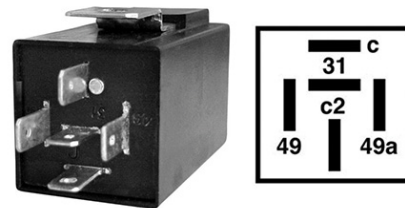

**Towing Flasher Unit 12V 2+1
x21W x2 + (2x5W) Max 6x21W Max
140W Pin Type=BNA**

Part No	Description	Pack Qty
PFR23	Flasher Unit Towing 12V 2+1 x21W x2 + (2x5W) Max 140W Pin Type=BNA	1