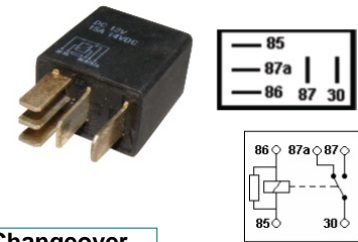

Micro Changeover Relay With Resistor 20A 12V

Changeover

Part No	Description	Pack Qty
PR54	Relay Micro Changeover With Resistor 20A 12V	1