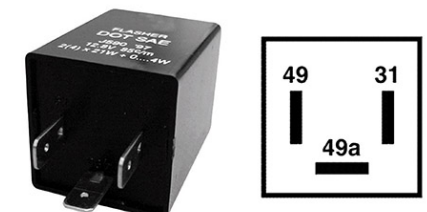

Electronic Flasher Unit 12V 21W x4 + (2x5W) 3 Pin Max 98W

Part No	Description	Pack Qty
PFR20	Flasher Unit Electronic 12V 21W x4 + (2x5W) 3 Pin Max 98W	1