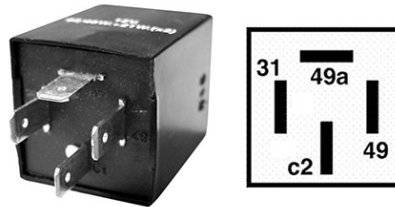

**Towing Flasher Relays
Towing Flasher Unit 12V 21W x6 +
(2x5W) Max 140W**

Part No	Description	Pack Qty
PFR18	Flasher Unit Towing 12V 21W x6 + (2x5W) Max 140W	1