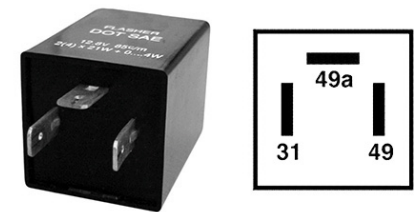

Electronic Flasher Relays

Electronic Flasher Unit 12V 21W x 2 + (5W) Max 98W

Part No	Description	Pack Qty
PFR13	Flasher Unit Electronic 12V 21W x 2 + (5W) Max 98W	1