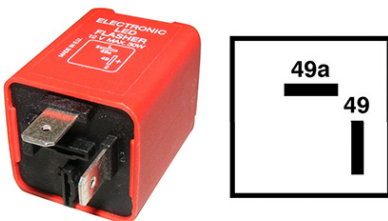

**Electronic Flasher Unit 2 Pin LED
12V (0 to 40 Watts Max)**

Part No	Description	Pack Qty
PFR38	Flasher Unit Electronic 2 Pin LED 12V (0 to 40 Watts Max)	1