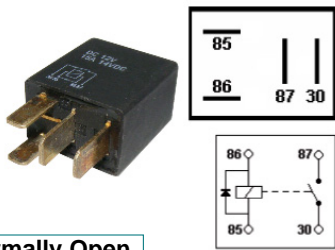

Micro Relay N/O Contact With Diode 20A 12V

Normally Open

Part No	Description	Pack Qty
PR41	Relay Micro N/O Contact With Diode 20A 12V	1