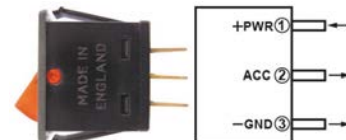

On/Off Illuminated Rectangular

Fits 12mm wide x 30mm long slot

Part No	Description	Pack Qty
PWN212	On/Off Red	1