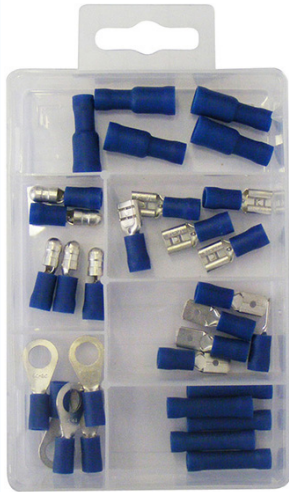

Blue Terminals and Connectors

Blue Ring terminals, Tab terminals, Bullets and Butt connectors

Part No	Description	Pack Qty
PMA104	Blue Insulated Terminals	30