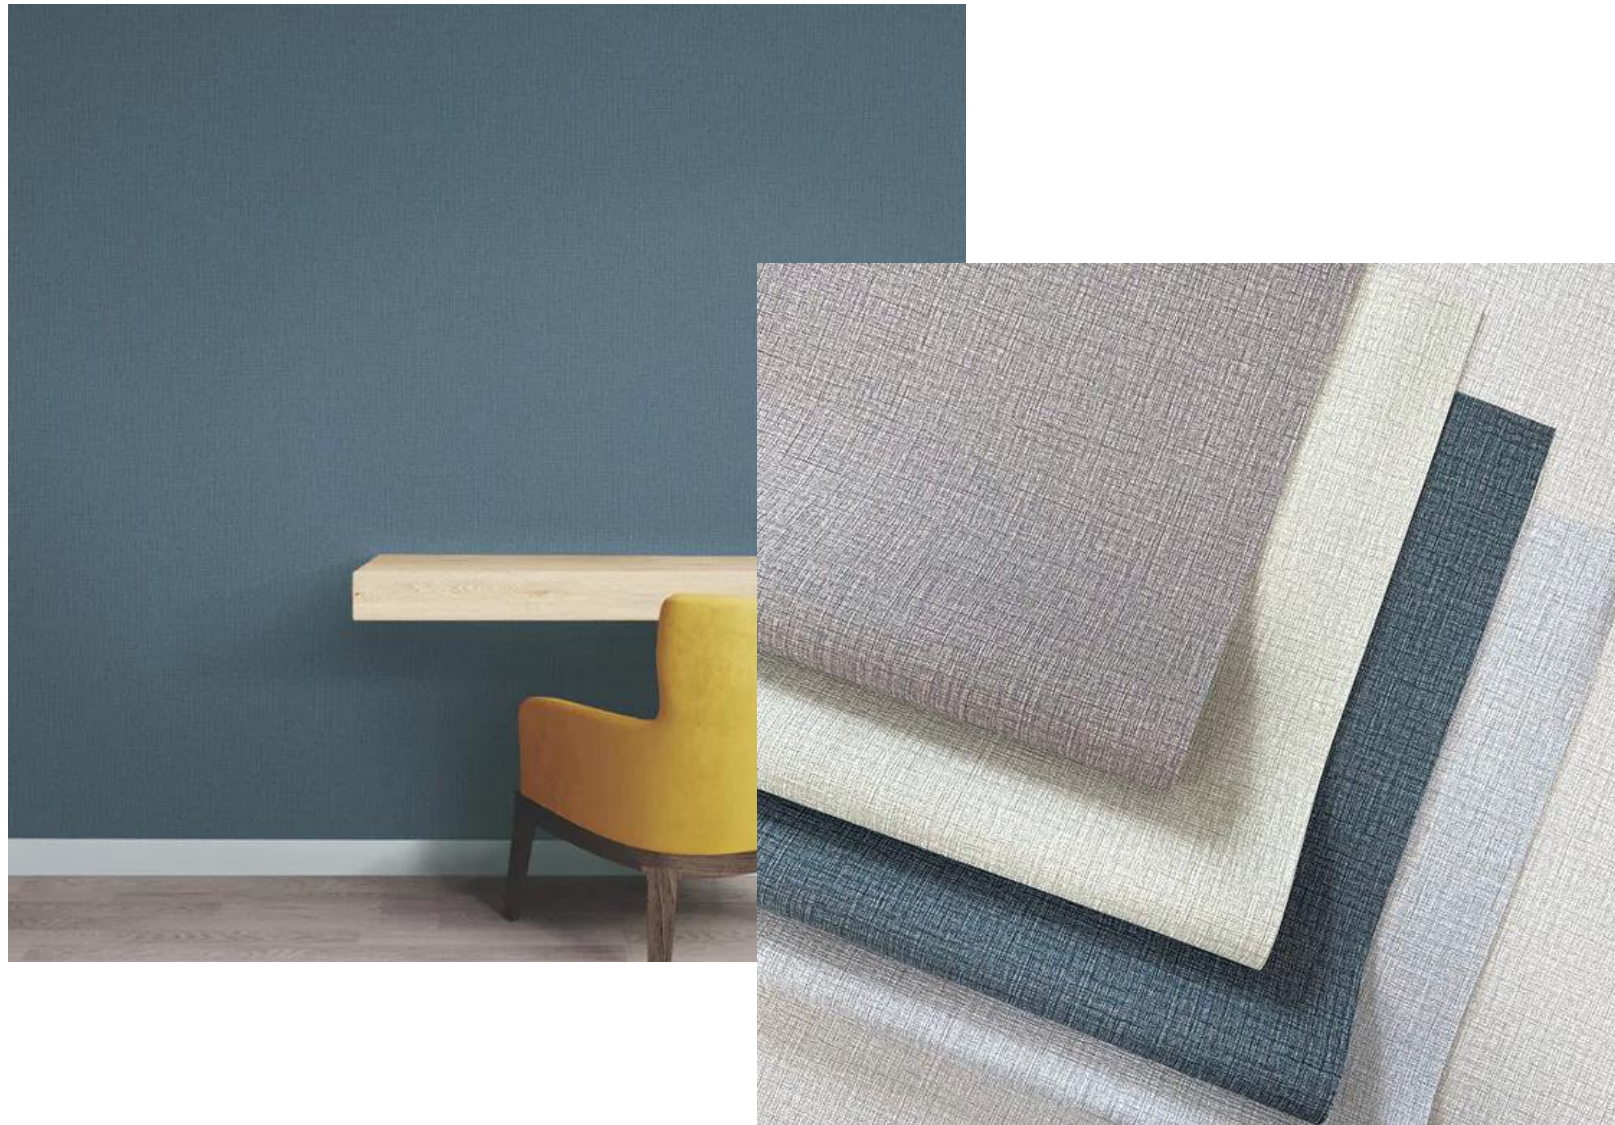

Intertwine

A thicket of rugged threads weaves a story of texture-as-art that imparts a feeling of warmth and luxury to projects. The palette of eighteen naturals and neutrals is interlaced with touches of designer color and burnished metallic for easy sourcing that supports any design aesthetic.

SG3109