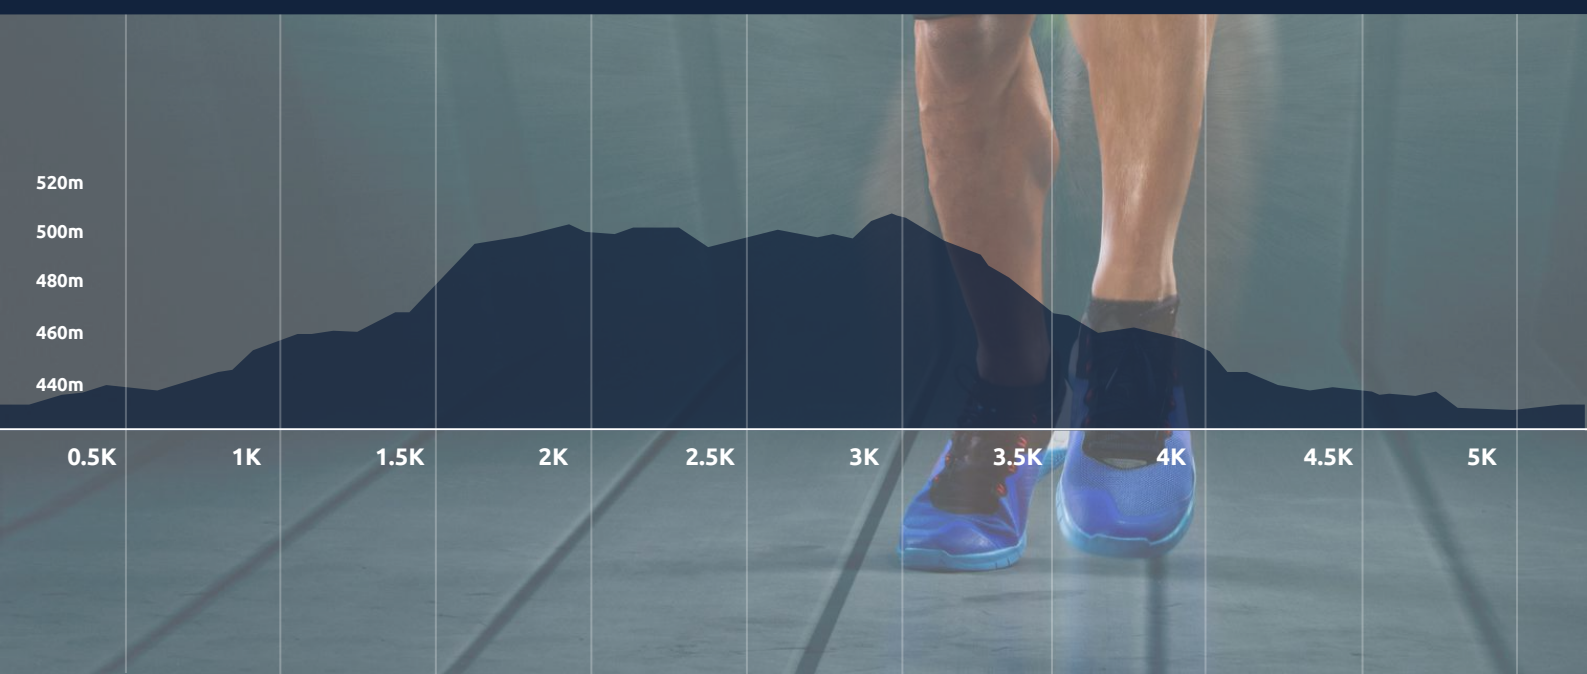

(1 LAP OF 5K)
SHORT DISTANCE

Perfection is achieved, not when there is nothing more to add, but when there is nothing left to take away.

Antoine de Saint-Exupéry

besserdesign.ch

Graphic Partner of the
Powerman Zofingen
World Championships 2024