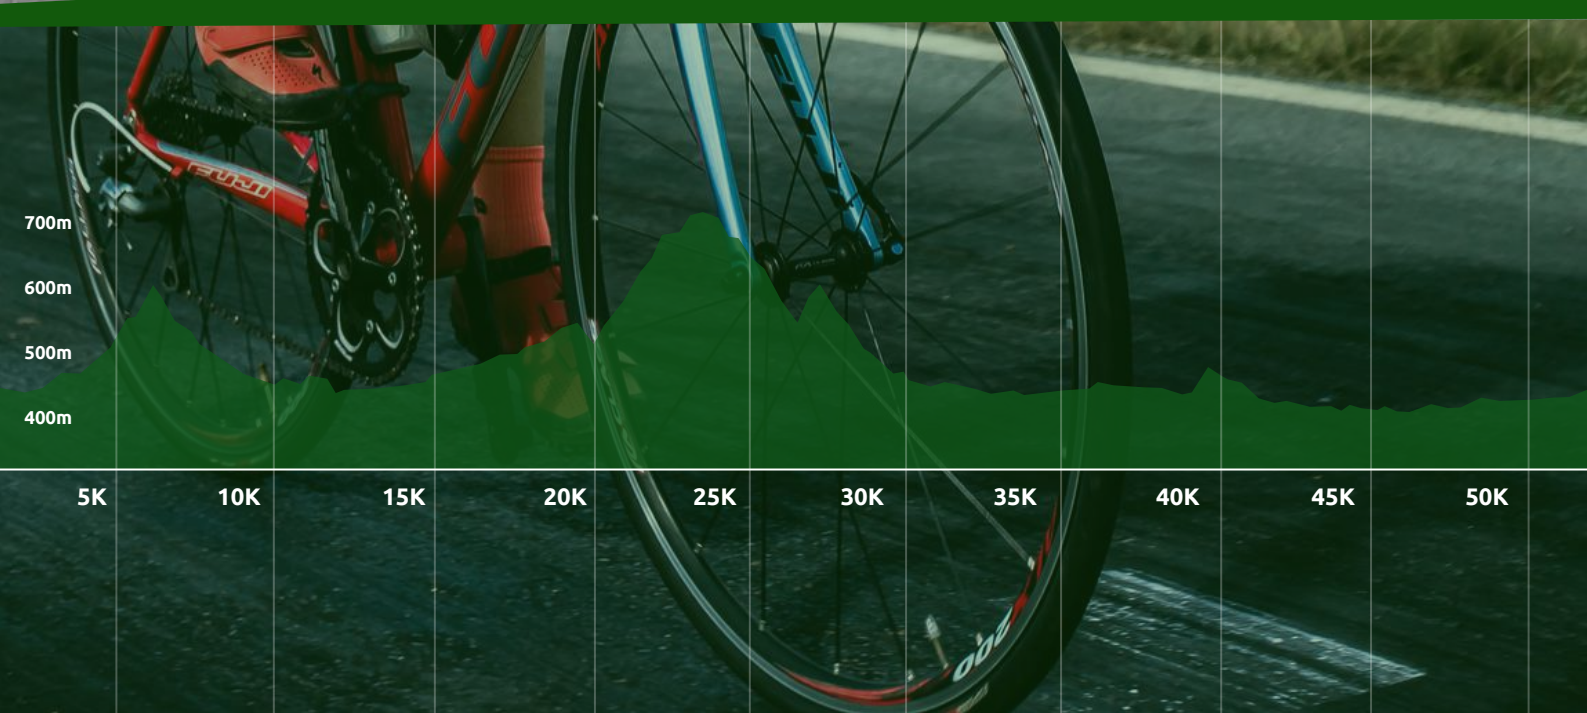

BIKE COURSE - 150K / 50K

LONG DISTANCE (3 LAPS OF 50K)

SHORT DISTANCE / TEAM RELAY (1 LAP OF 50K)