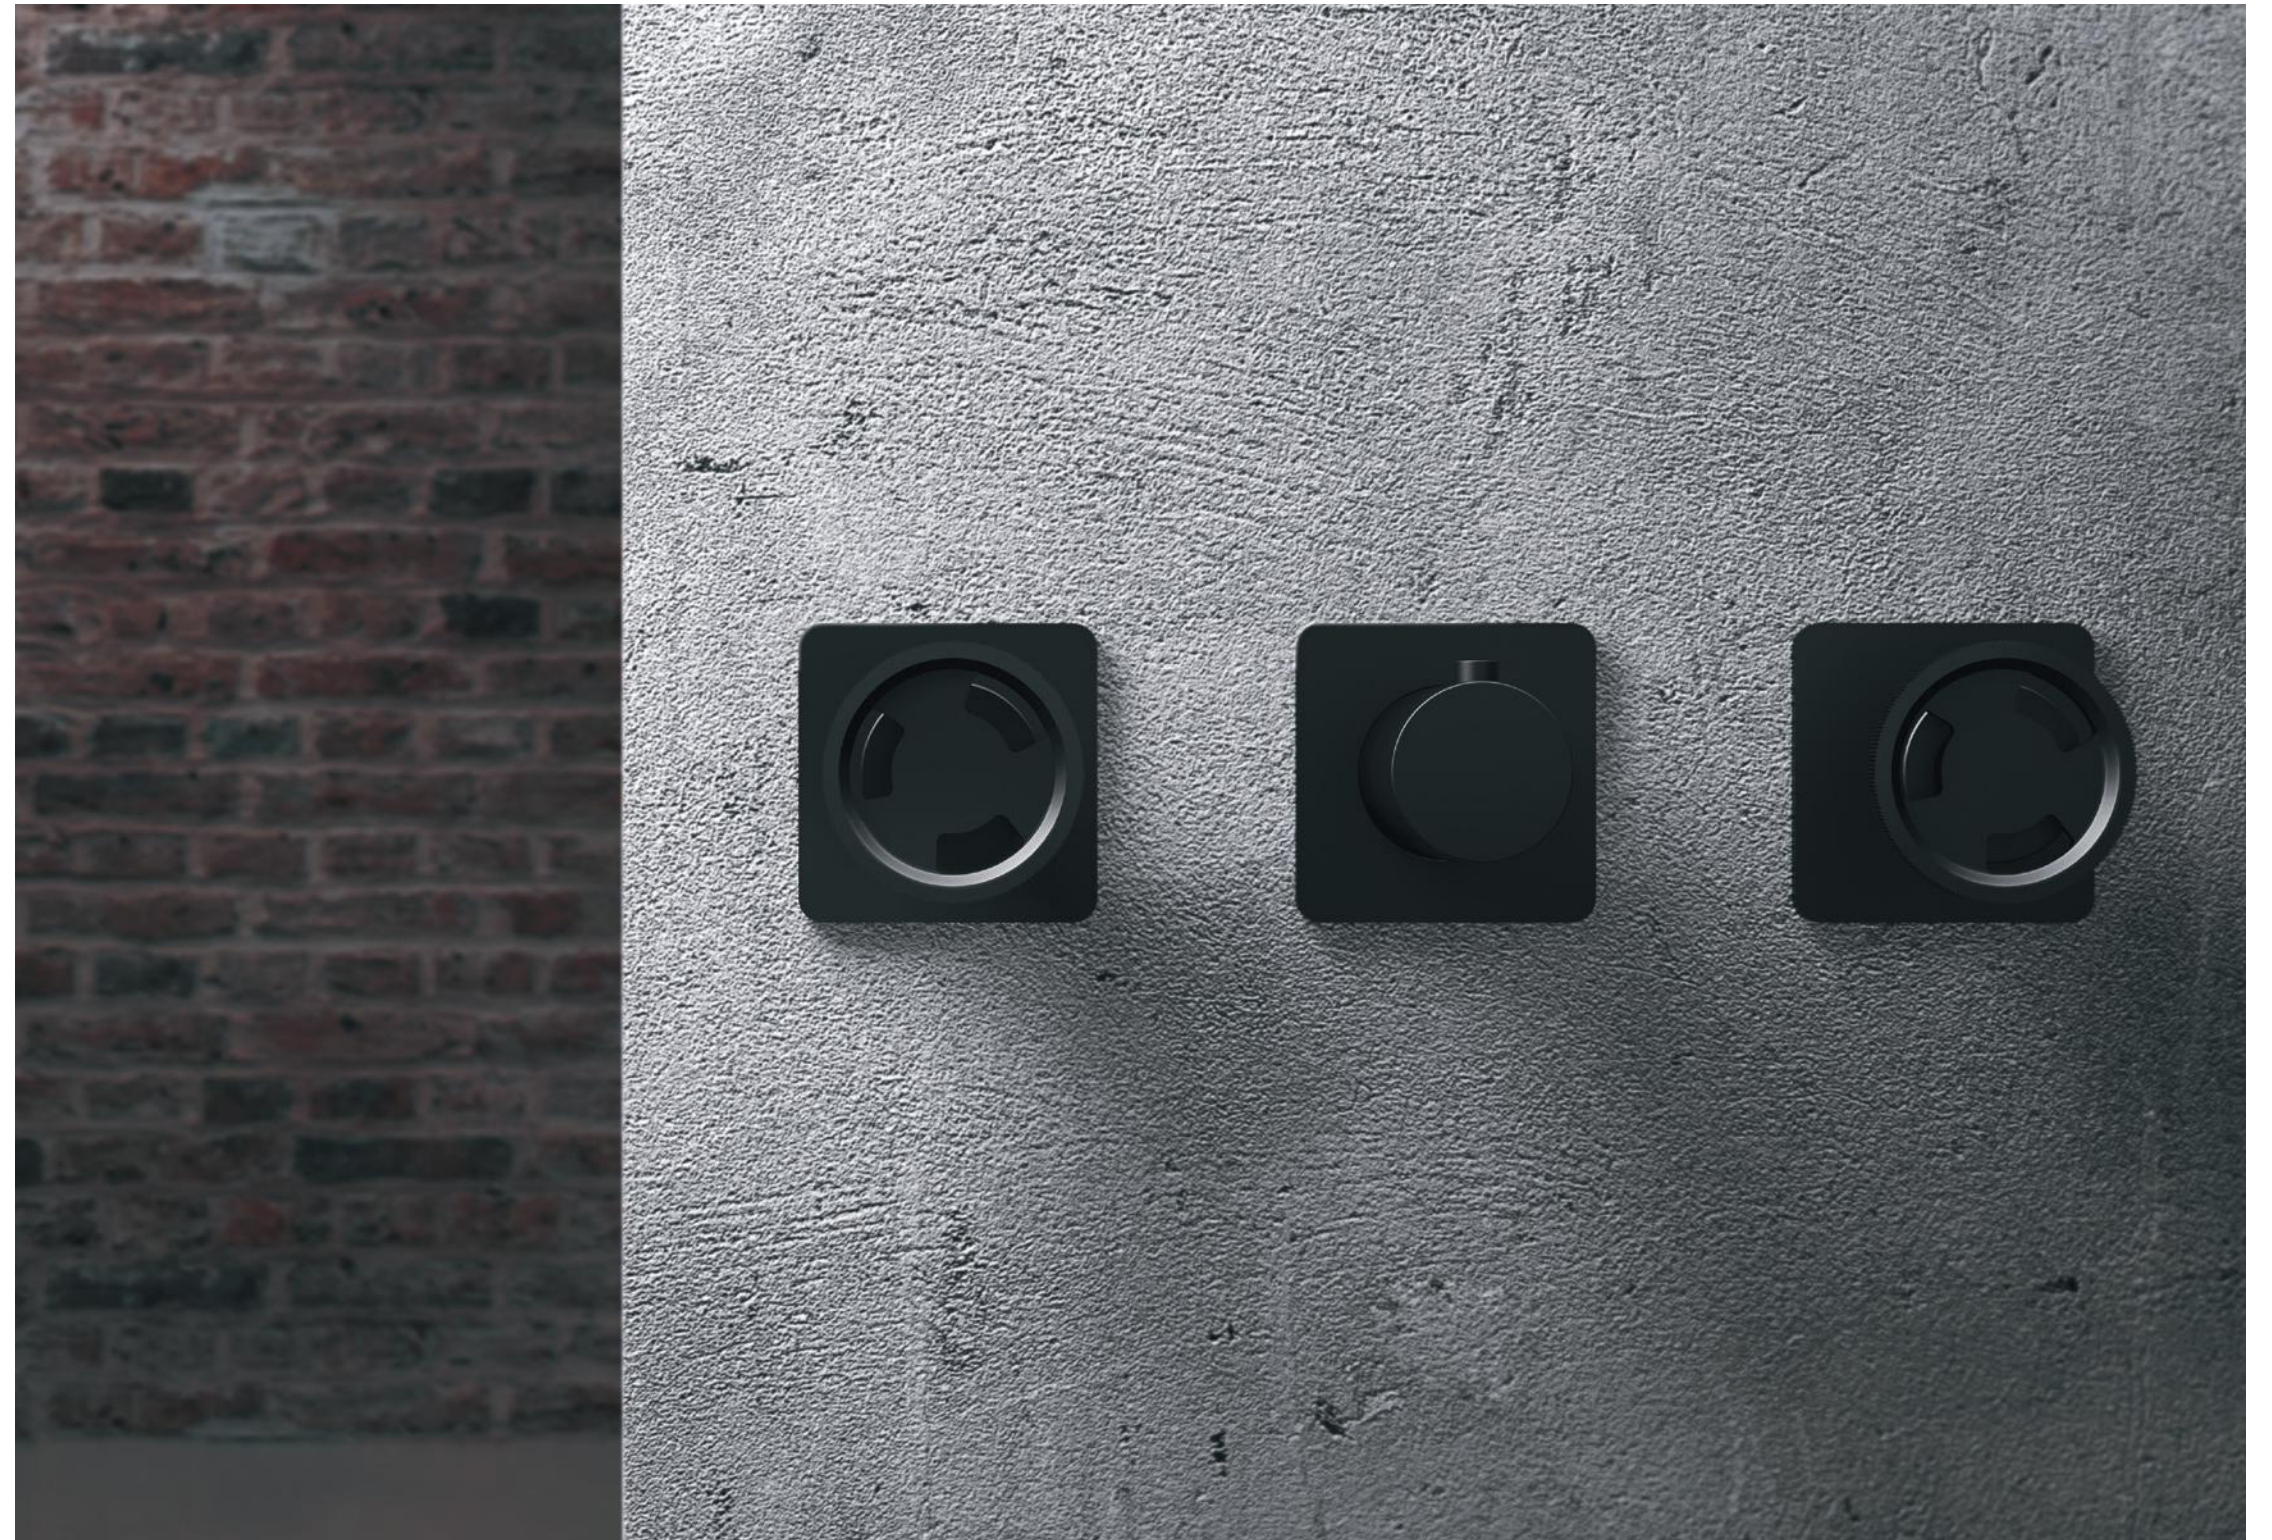

Rubinetto tre fori a top, PVD carbon lucido – TIB12

3-hole deck-mounted basin tap, PVD polished carbon – TIB12

Miscelatore termostatico grande portata con 2 rubinetti d'arresto, nero opaco – GPO50

High flow rate thermostatic mixer with 2 stop valves, matt black – GPO50