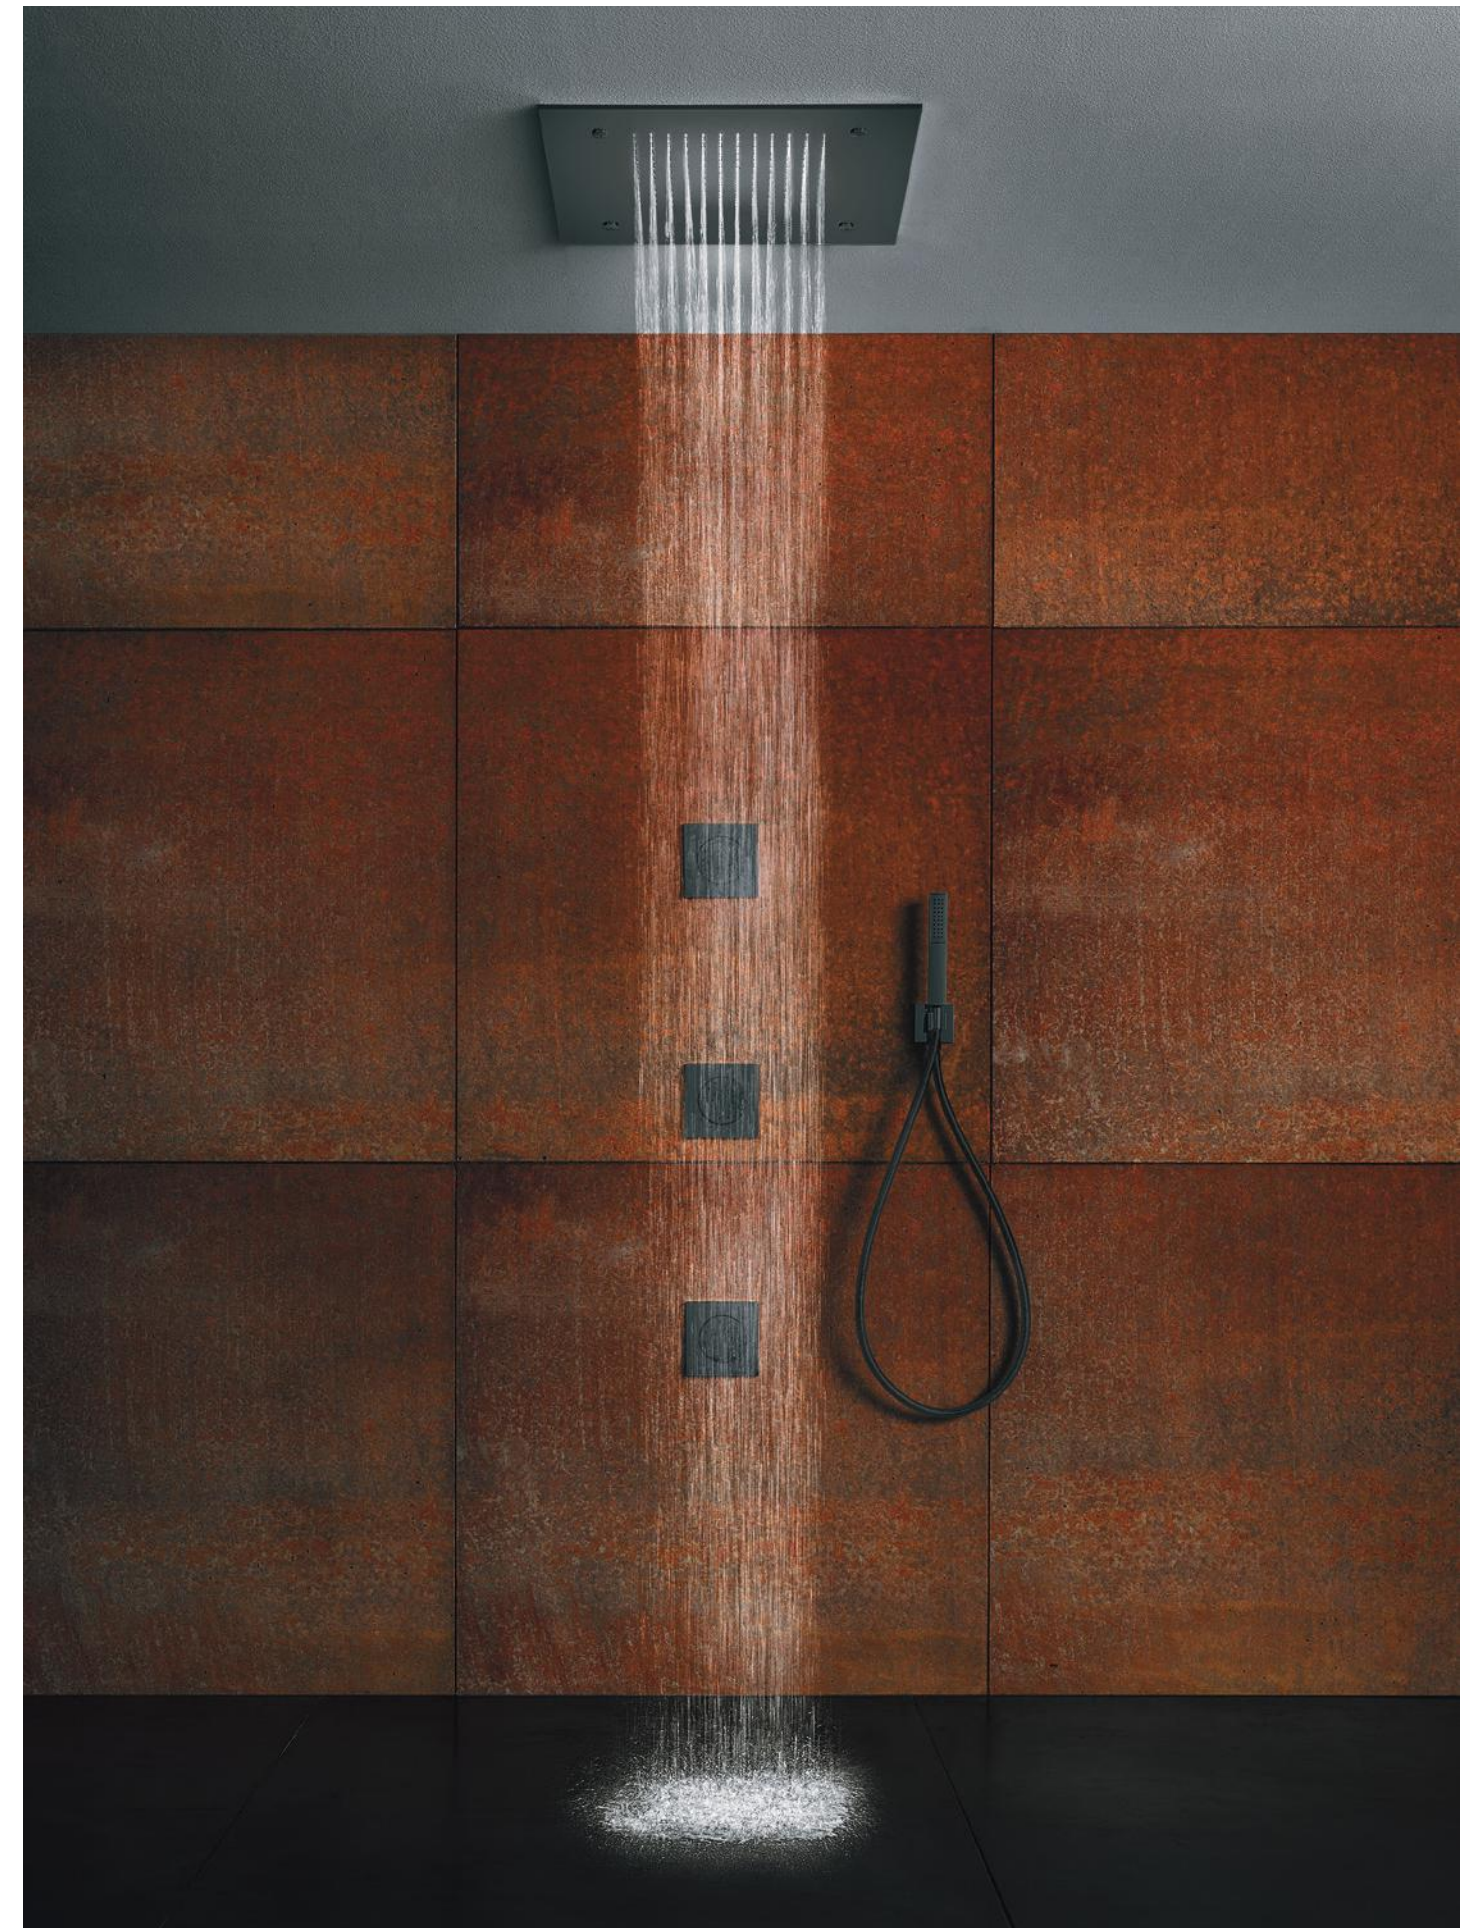

Piastra a soffitto Ø420 mm con funzione pioggia, bodyjet direzionabili in ottone, kit presa acqua, flessibile e doccetta abs, cromo – PIA9G, BJM5, K6

Piastra a soffitto 500x500 mm con funzione pioggia, bodyjet direzionabili in ottone, kit presa acqua, flessibile e doccetta in ottone, nero opaco – PIA13G, BJM6, K9

Ø420 mm ceiling shower plate with rain shower function, adjustable brass bodyjets, and shower kit with abs hand shower and hose, chrome – PIA9G, BJM5, K6

500x500 mm ceiling shower plate with rain shower function, adjustable brass bodyjets, and shower kit with brass hand shower and hose, matt black – PIA13G, BJM6, K9