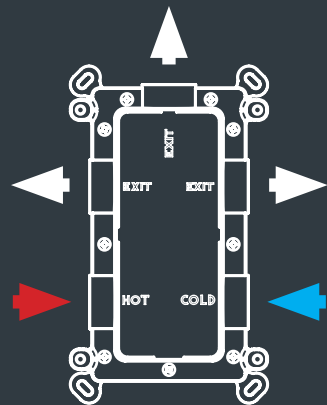

MULTI FUNZIONE

MULTI FUNCTIONS

Il nuovo incasso universale MULTIPIO è multi-funzione in quanto può essere utilizzato per sistemi doccia ad 1, 2 o 3 uscite, sia meccanici che termostatici.

Le parti estetiche, infatti, comprendono il corpo miscelatore e il corpo deviatore, permettendo quindi di scegliere o aggiornare la funzionalità del prodotto successivamente all'installazione, qualora il cliente volesse cambiare tipologia di miscelatore da meccanico a termostatico, o viceversa.

The new universal built-in box MULTIPIO is multi-function as it can be used for shower systems with 1, 2 or 3 outlets, both manual and thermostatic.

The aesthetic parts, in fact, include the mixer body and the diverter body, thus allowing to choose or update the functionality of the product after its installation, should the customer wish to change the mixer from manual to thermostatic, or vice versa.

3 uscite / 3-way