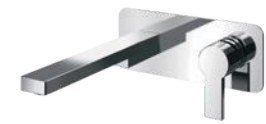

Cod. JAG84
Miscelatore lavabo a muro canna corta
Wall-mounted basin mixer with short spout

Cod. JAG26
Miscelatore monocomando a parete
Single lever wall-mounted mixer

Cod. CMJ1
Bocca lavabo a muro L=190 mm
Wall-mounted basin spout L=190 mm