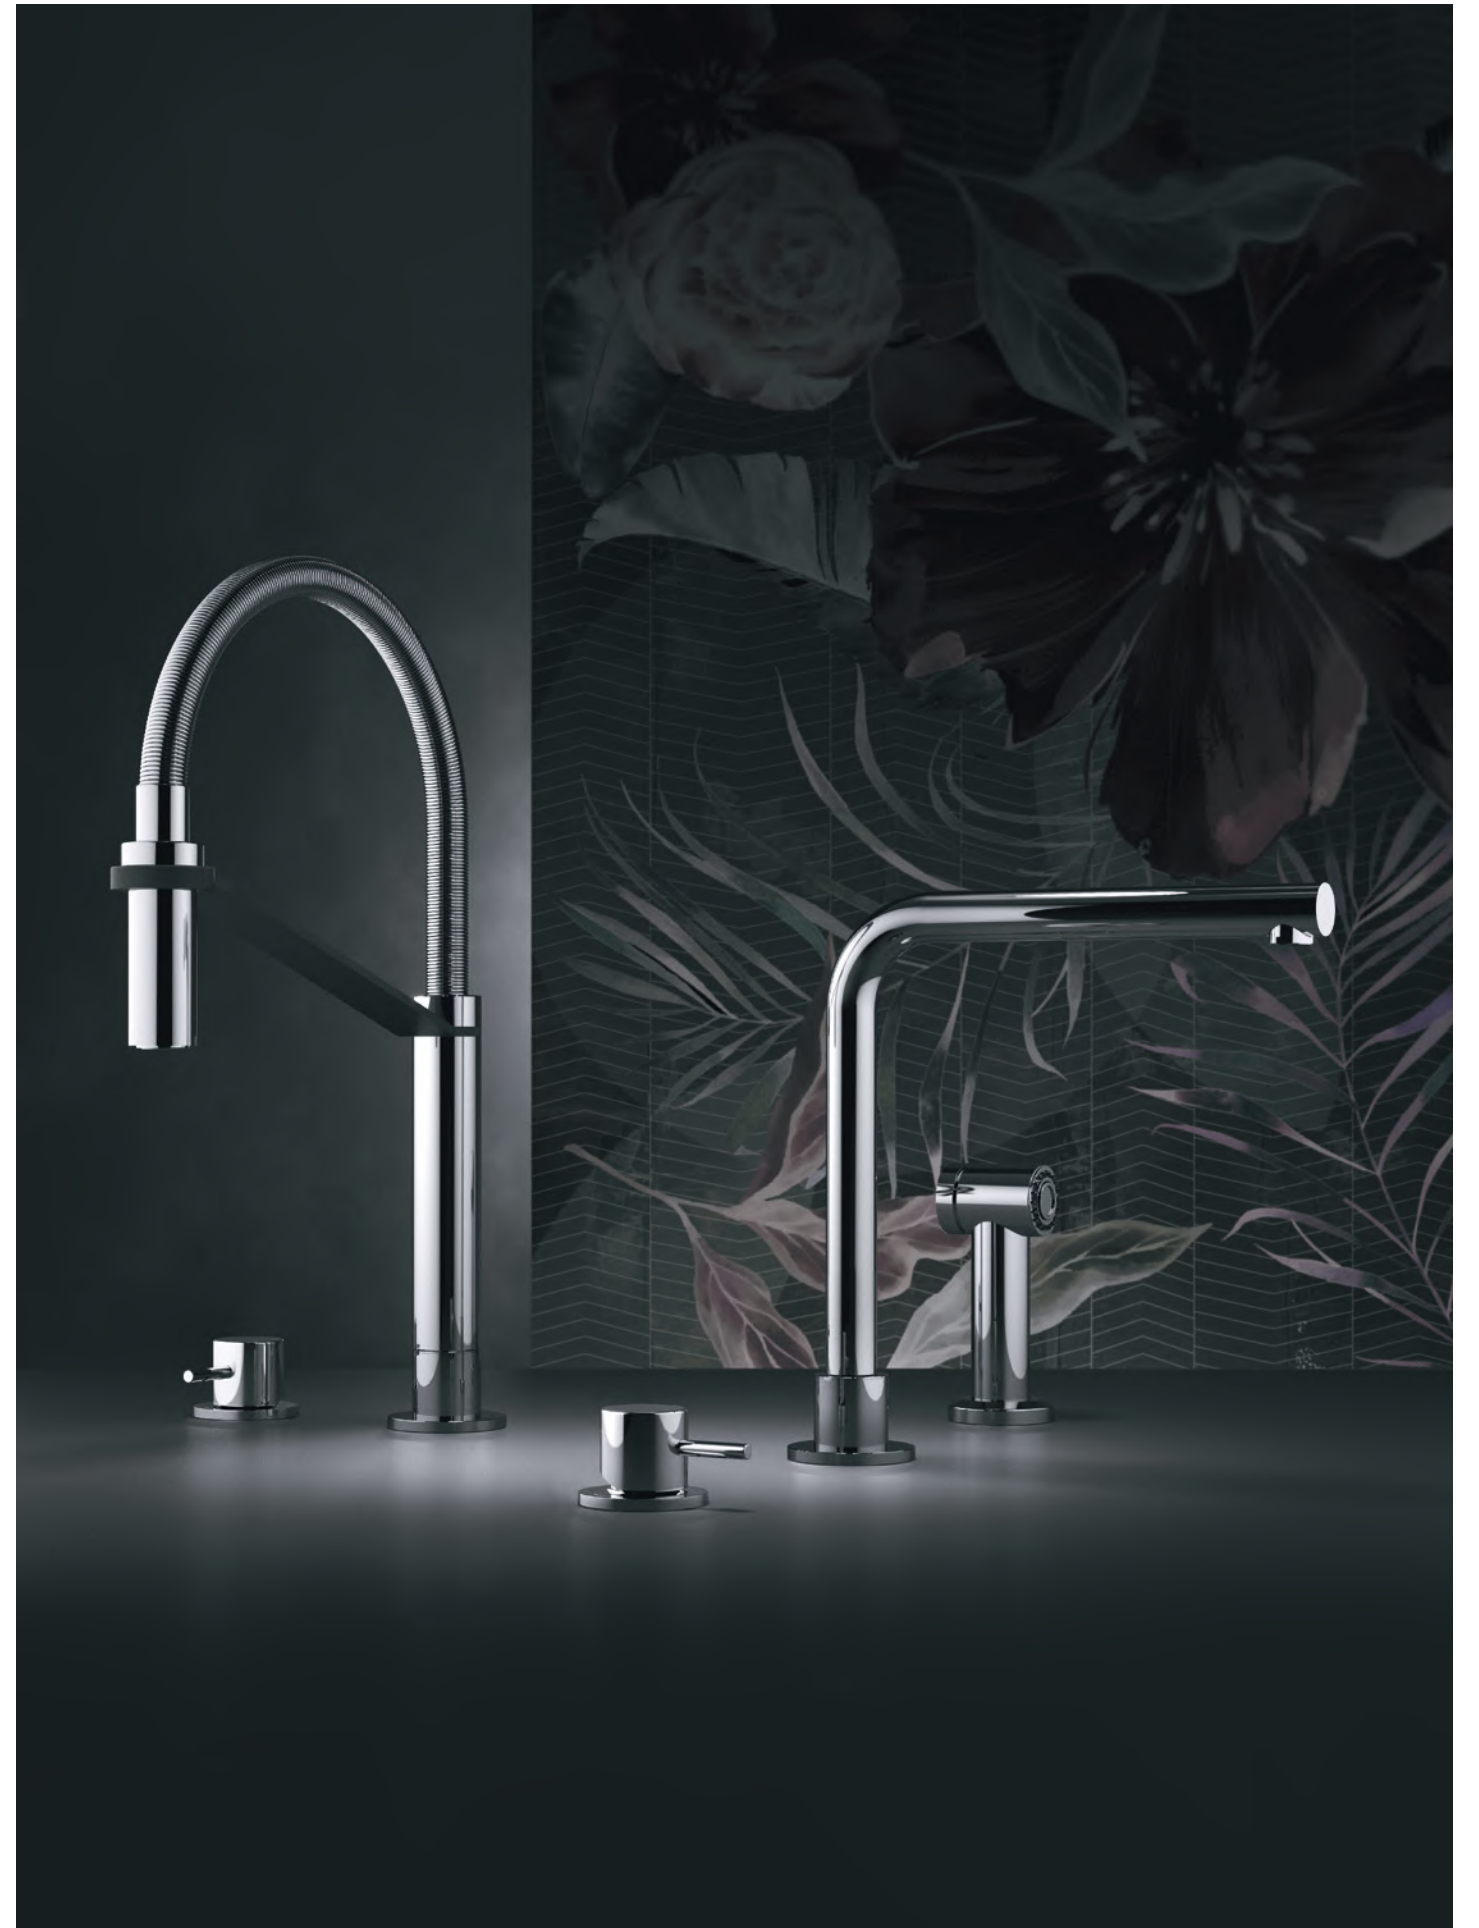

BOMO

Miscelatore monocomando lavello Bomo con bocca girevole, cromo – KT17

Bomo single-lever sink mixer with swivel spout, chrome – KT17