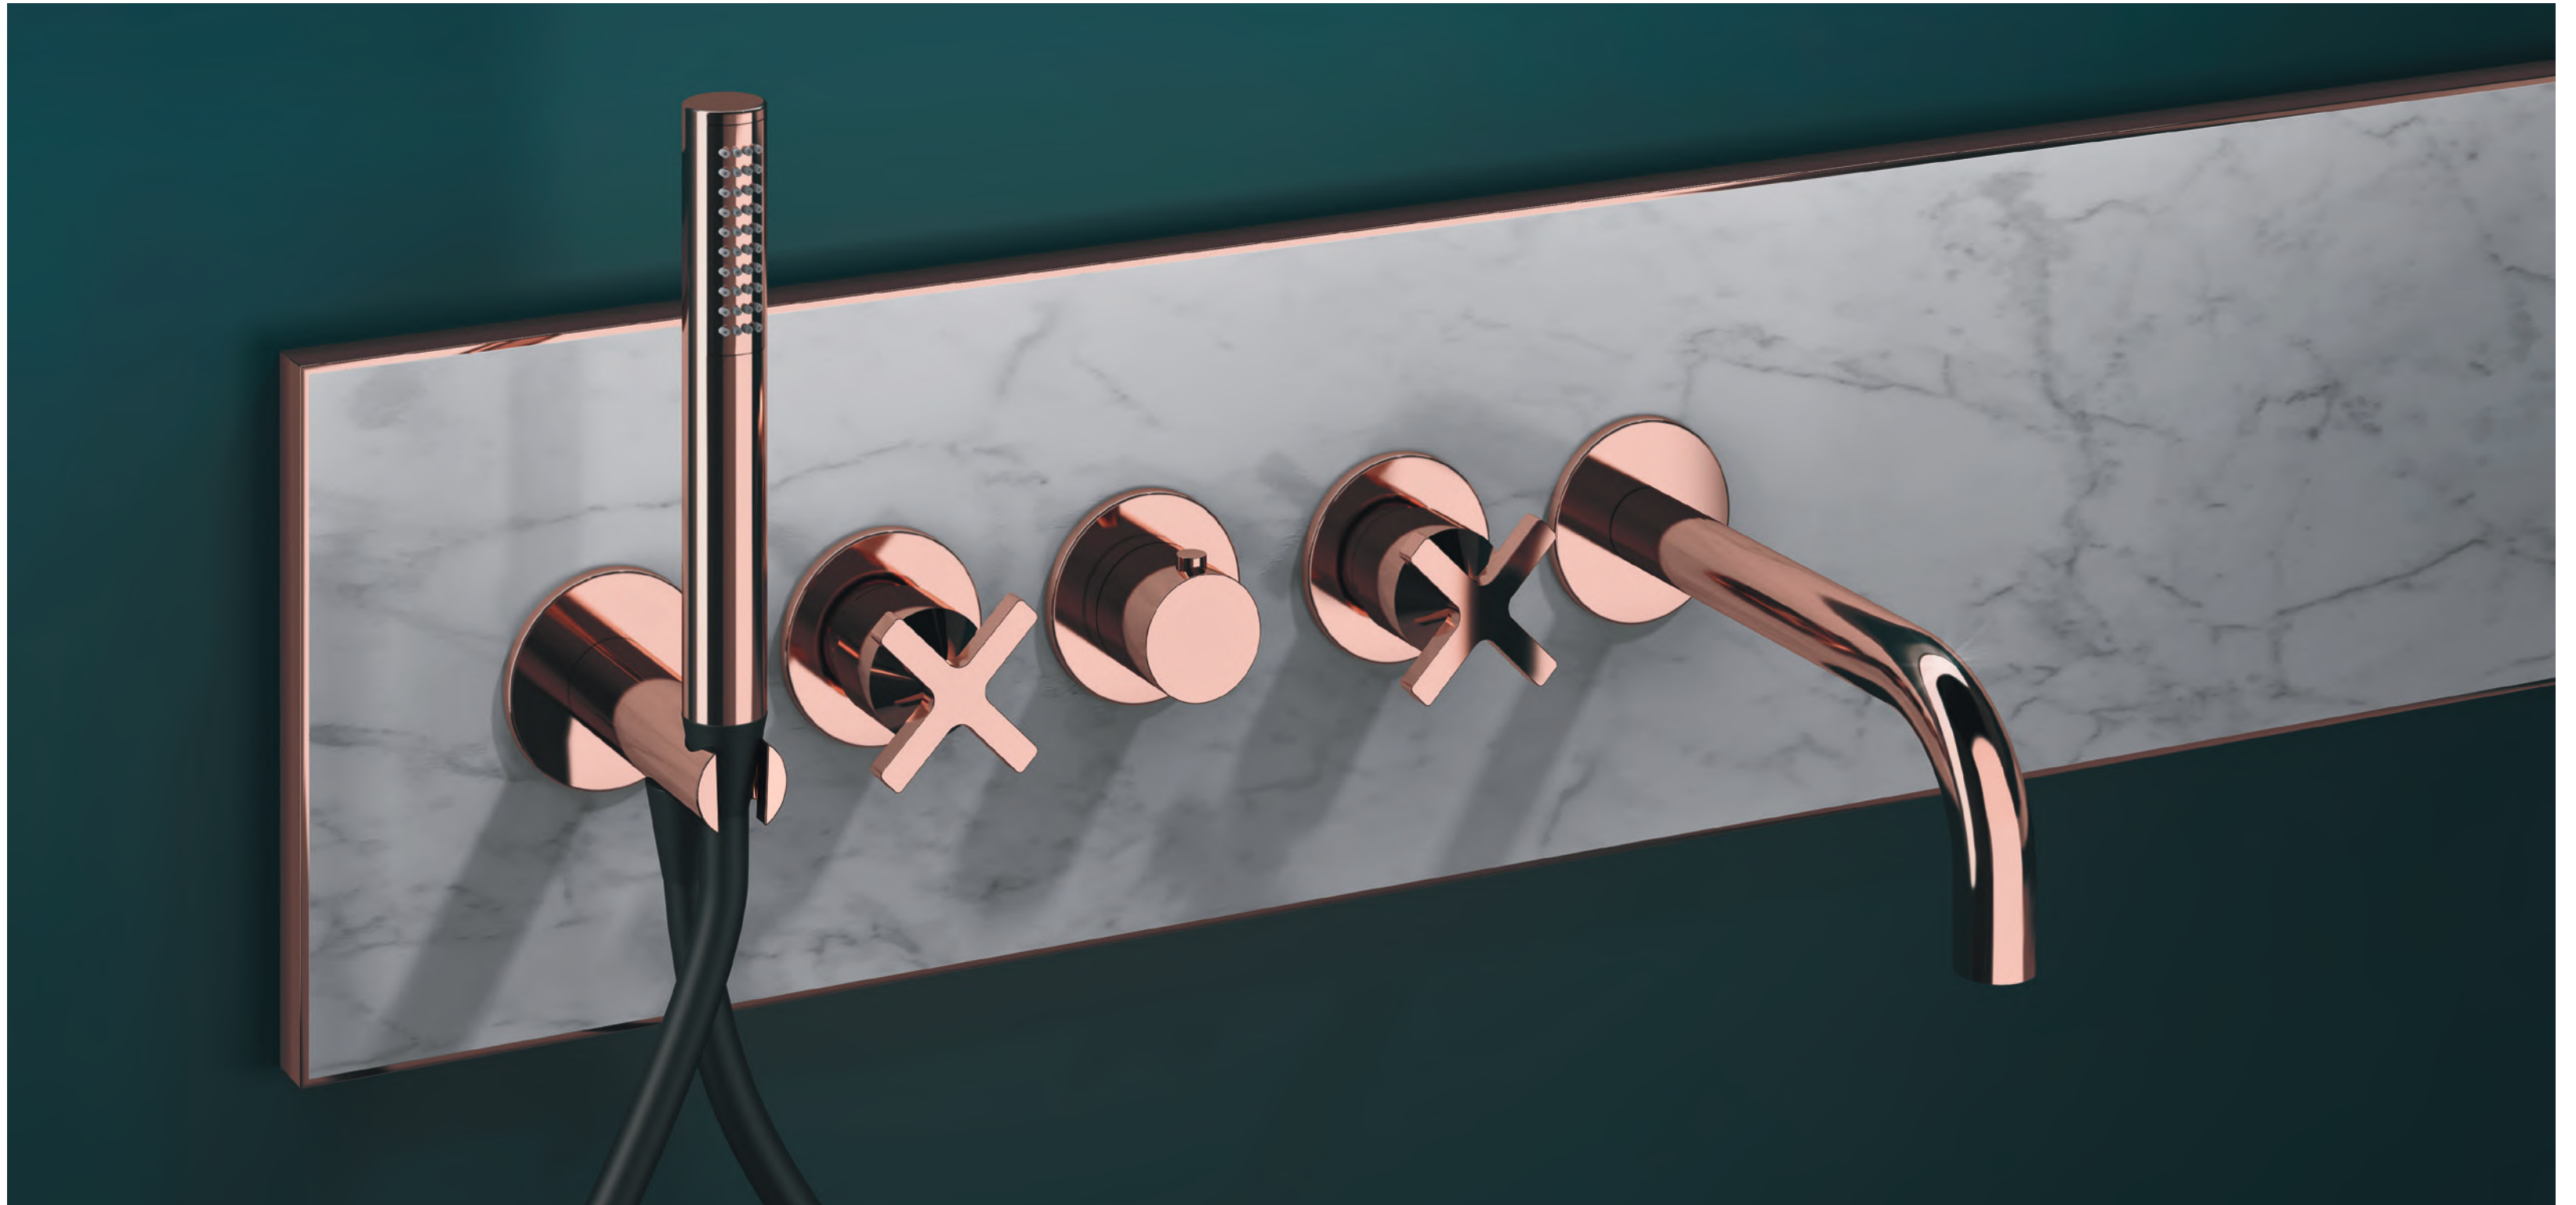

Kit doccia incasso orizzontale con deviatore, rame satinato – HUG80

Built-in horizontal bath group with diverter, satin copper – HUG80

Kit vasca incasso orizzontale a grande portata, PVD roseè lucido – GPH52

High flow rate horizontal bath kit, PVD polished roseè – GPH52