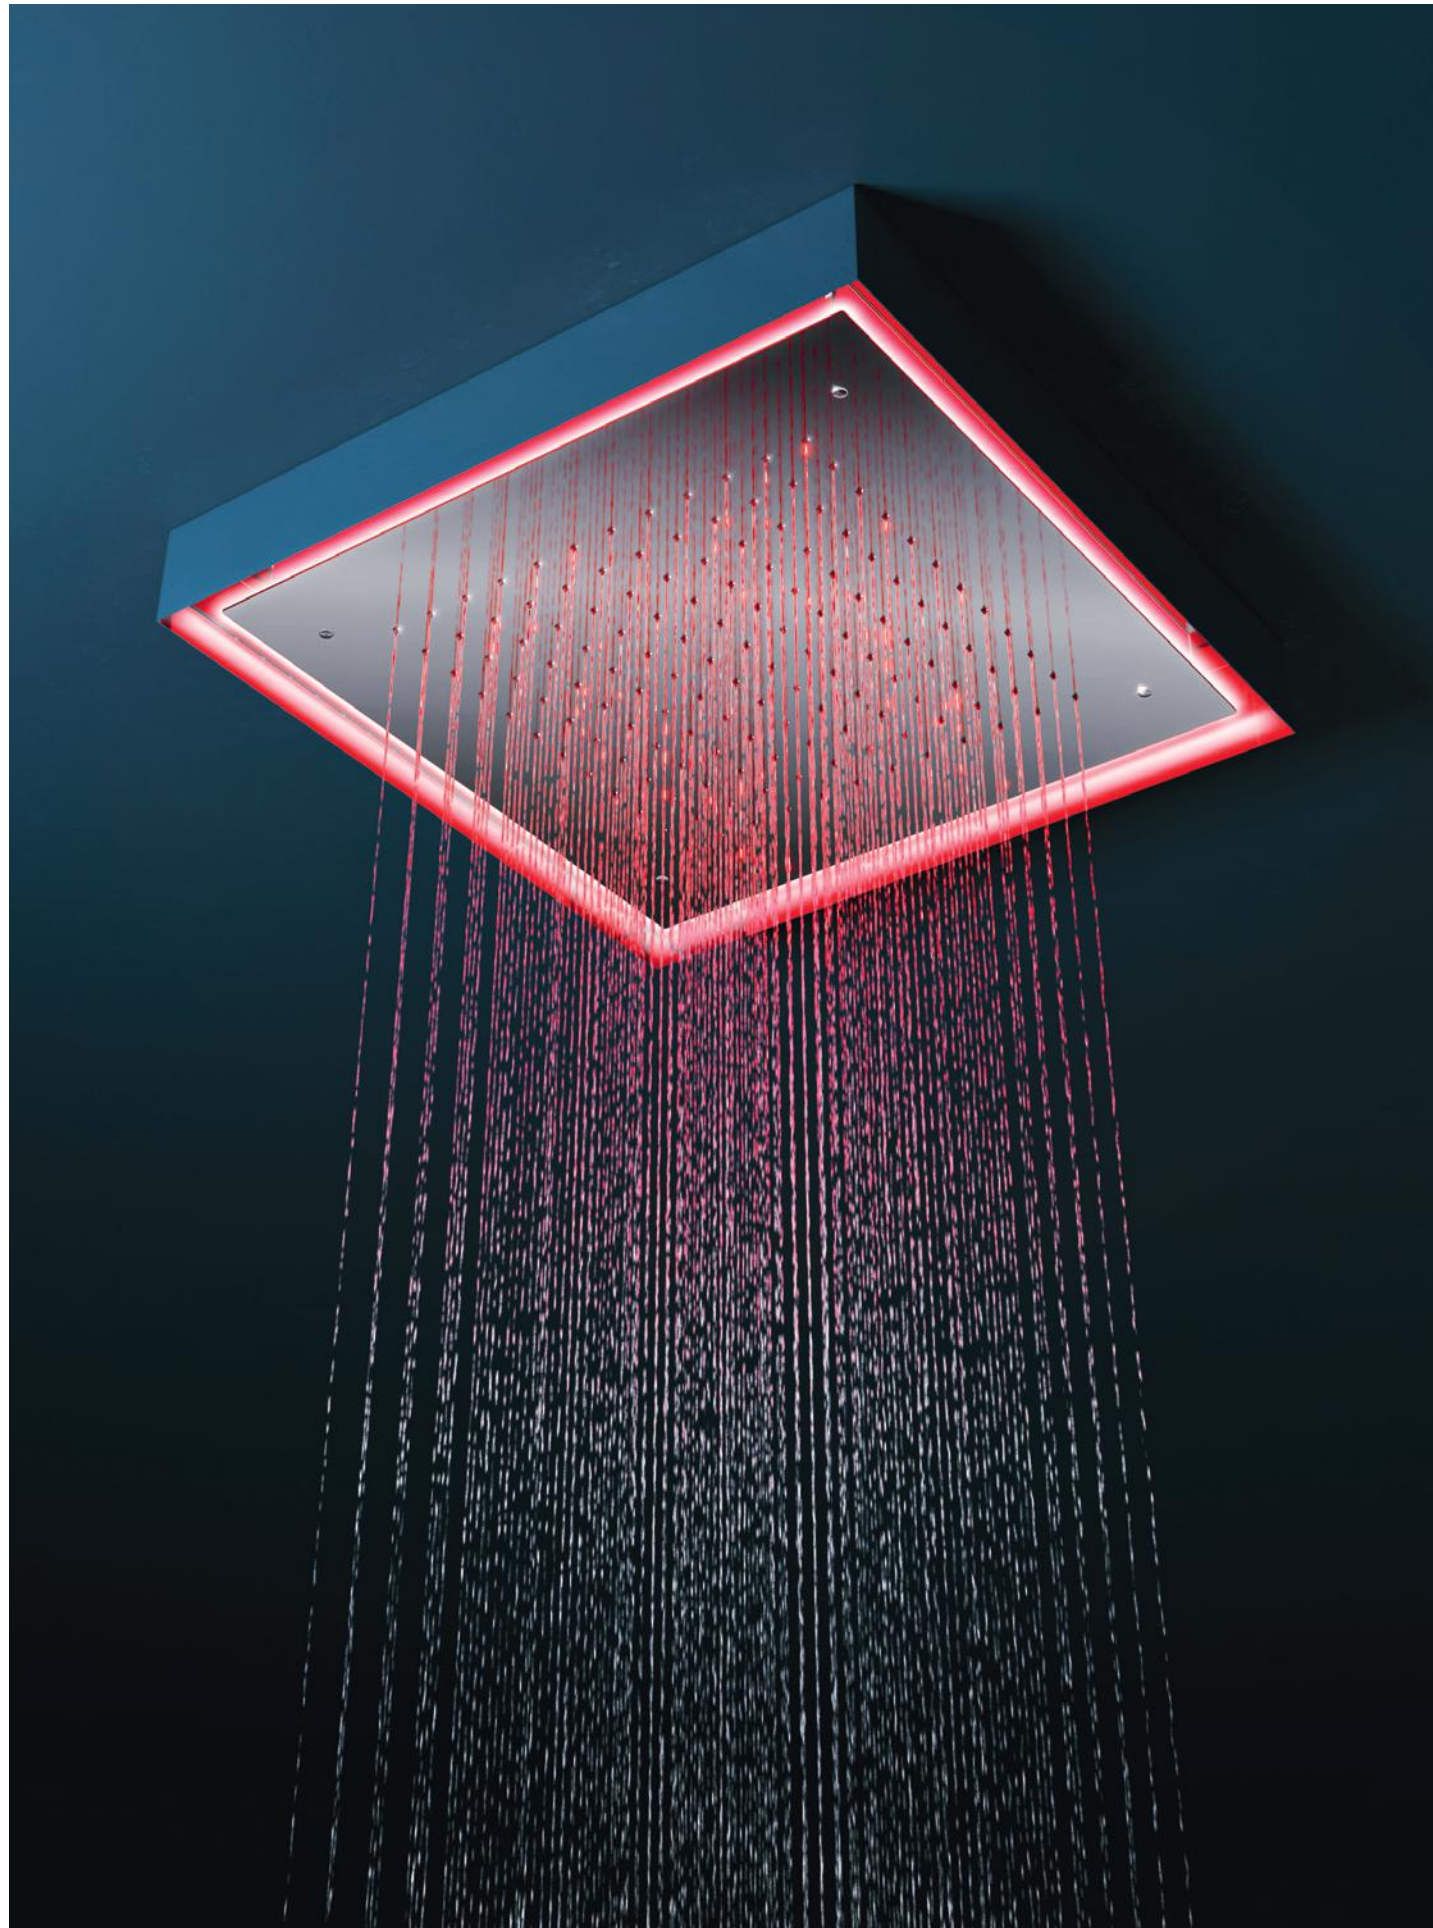

Piastra a soffitto Lys 570x570 mm con funzione pioggia e cromoterapia
perimetrale, inox lucido – PIA28G
Piastra a soffitto Lys Ø570 mm con funzione pioggia e cromoterapia
perimetrale, inox lucido – PIA31G

Lys ceiling shower plate 570x570 mm with rain shower function and perimeter
chromotherapy, polished stainless steel – PIA28G
Lys ceiling shower plate Ø570 mm with rain shower function and perimeter
chromotherapy, polished stainless steel – PIA31G