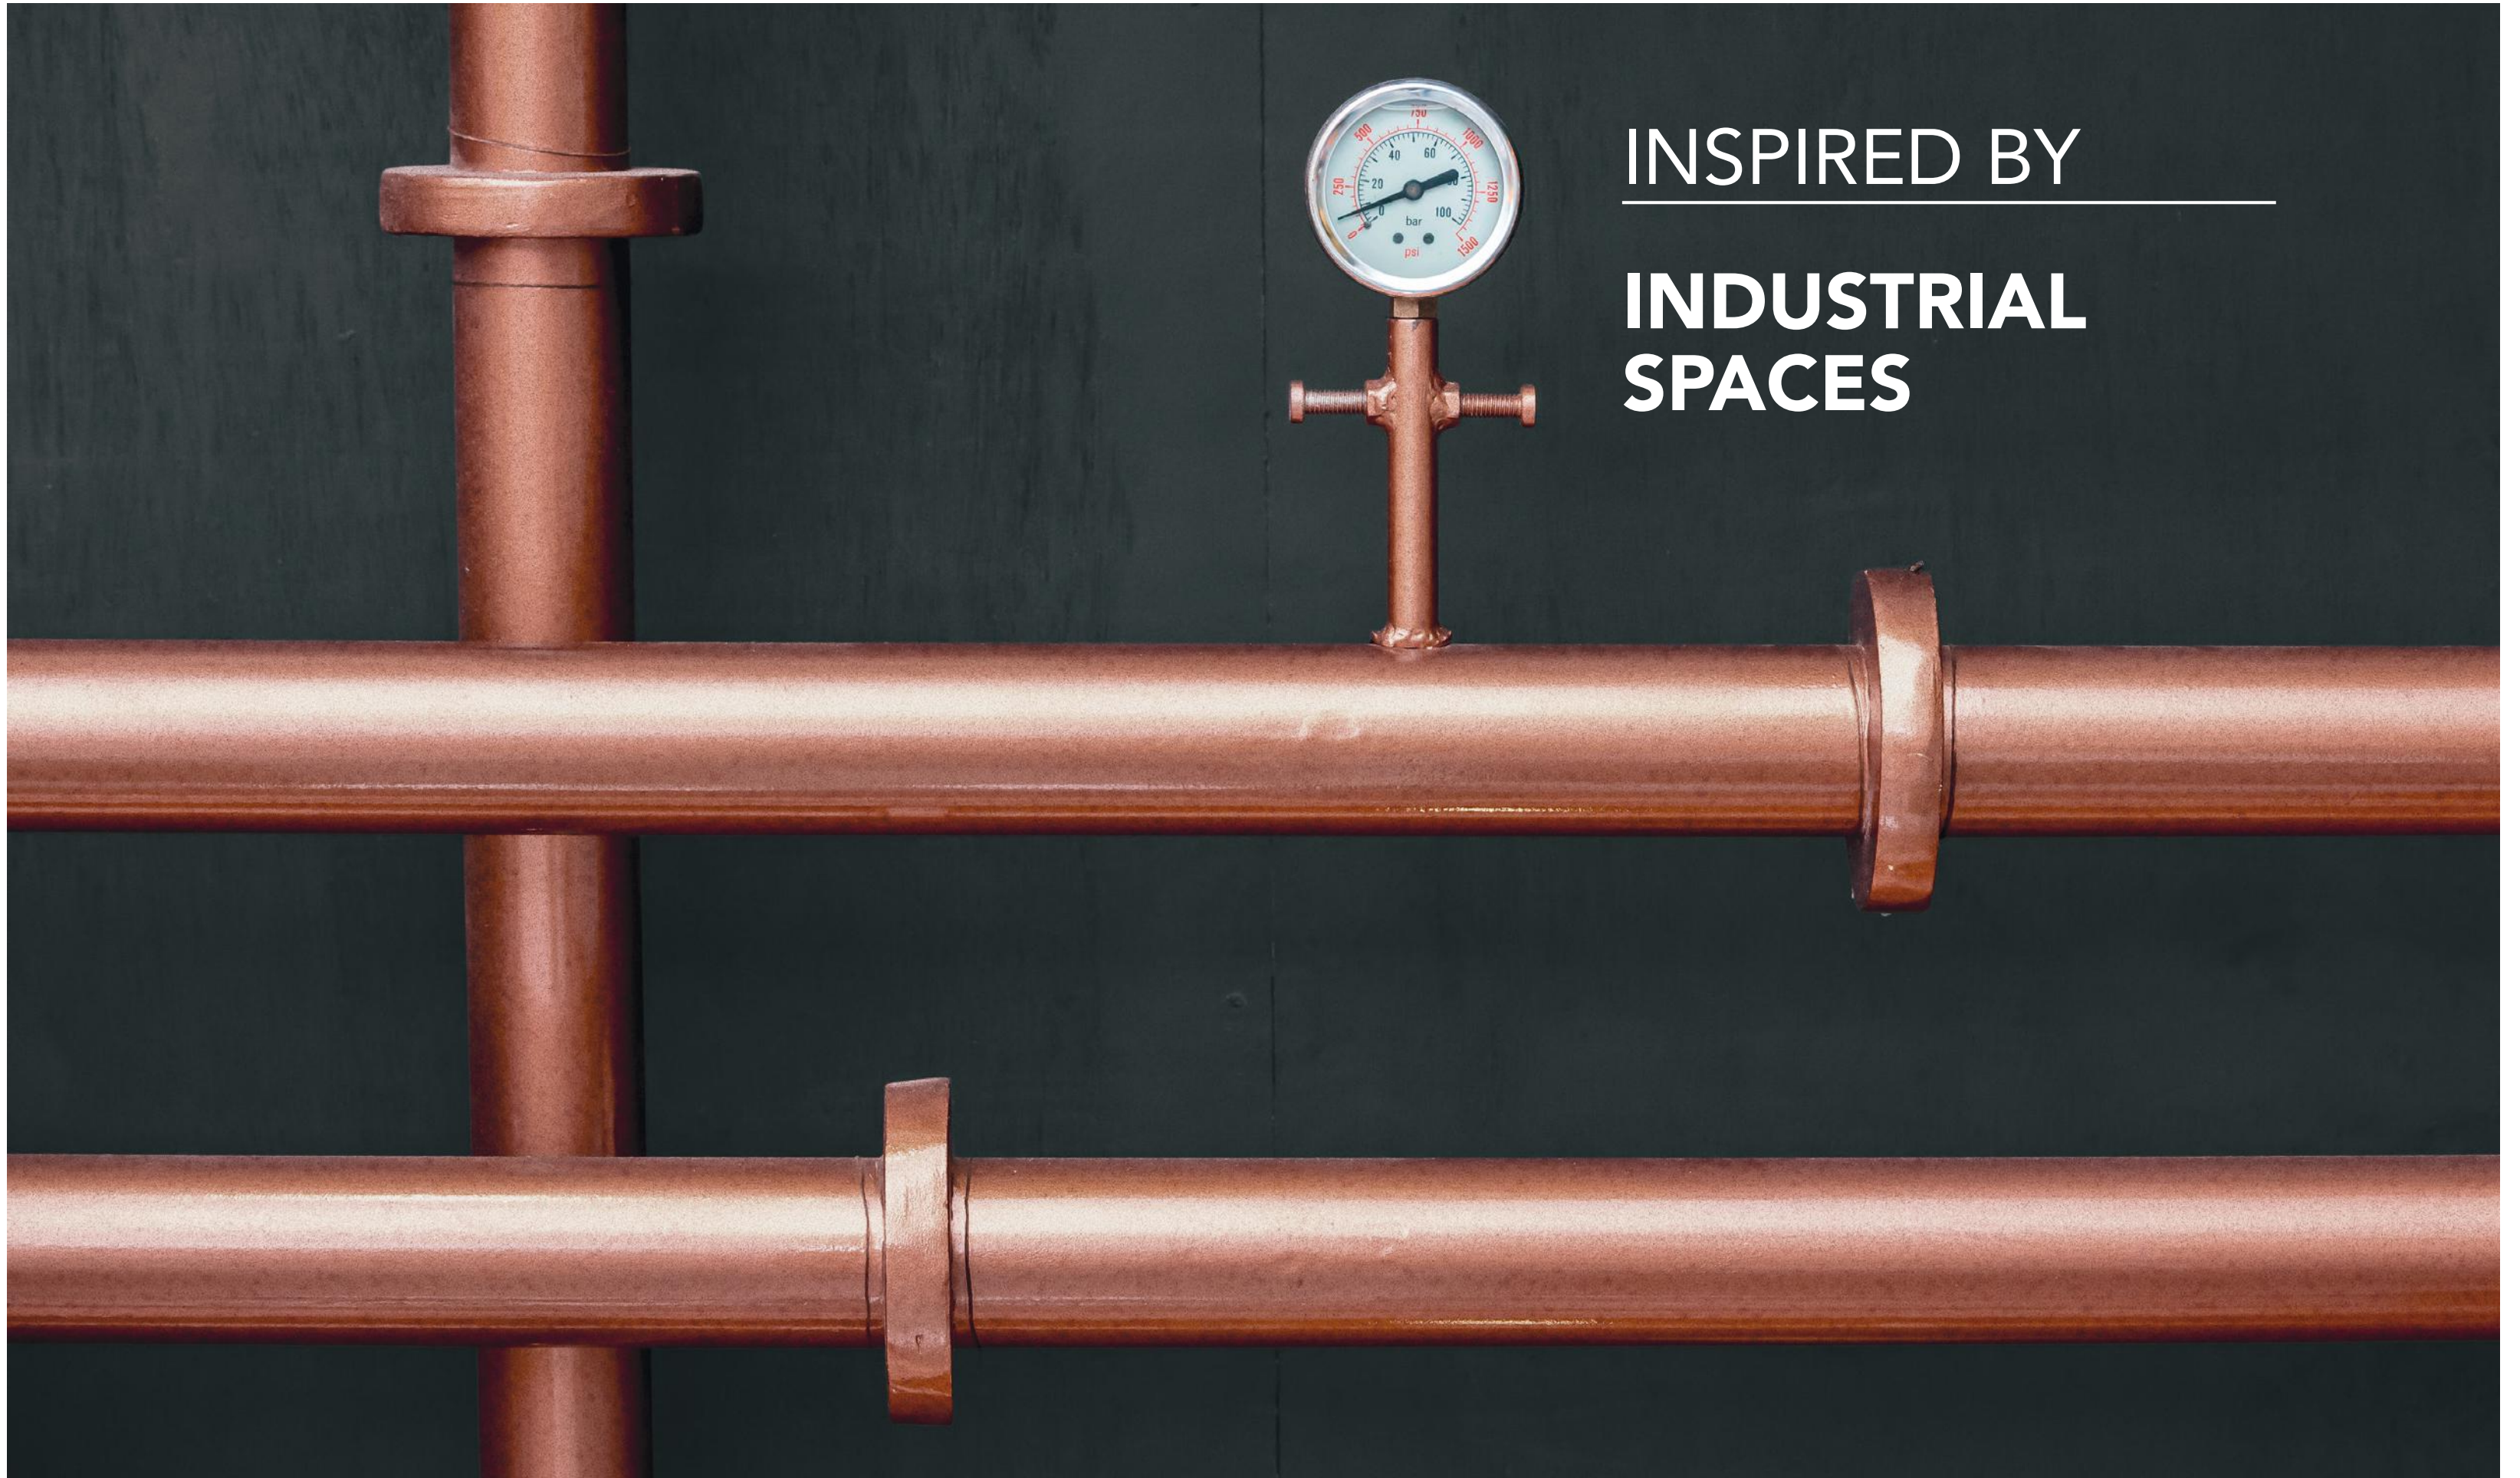

Rubinetto tre fori canna alta, nero opaco – KOE13

Basin tap with high spout, matt black – KOE13

INSPIRED BY

**INDUSTRIAL
SPACES**