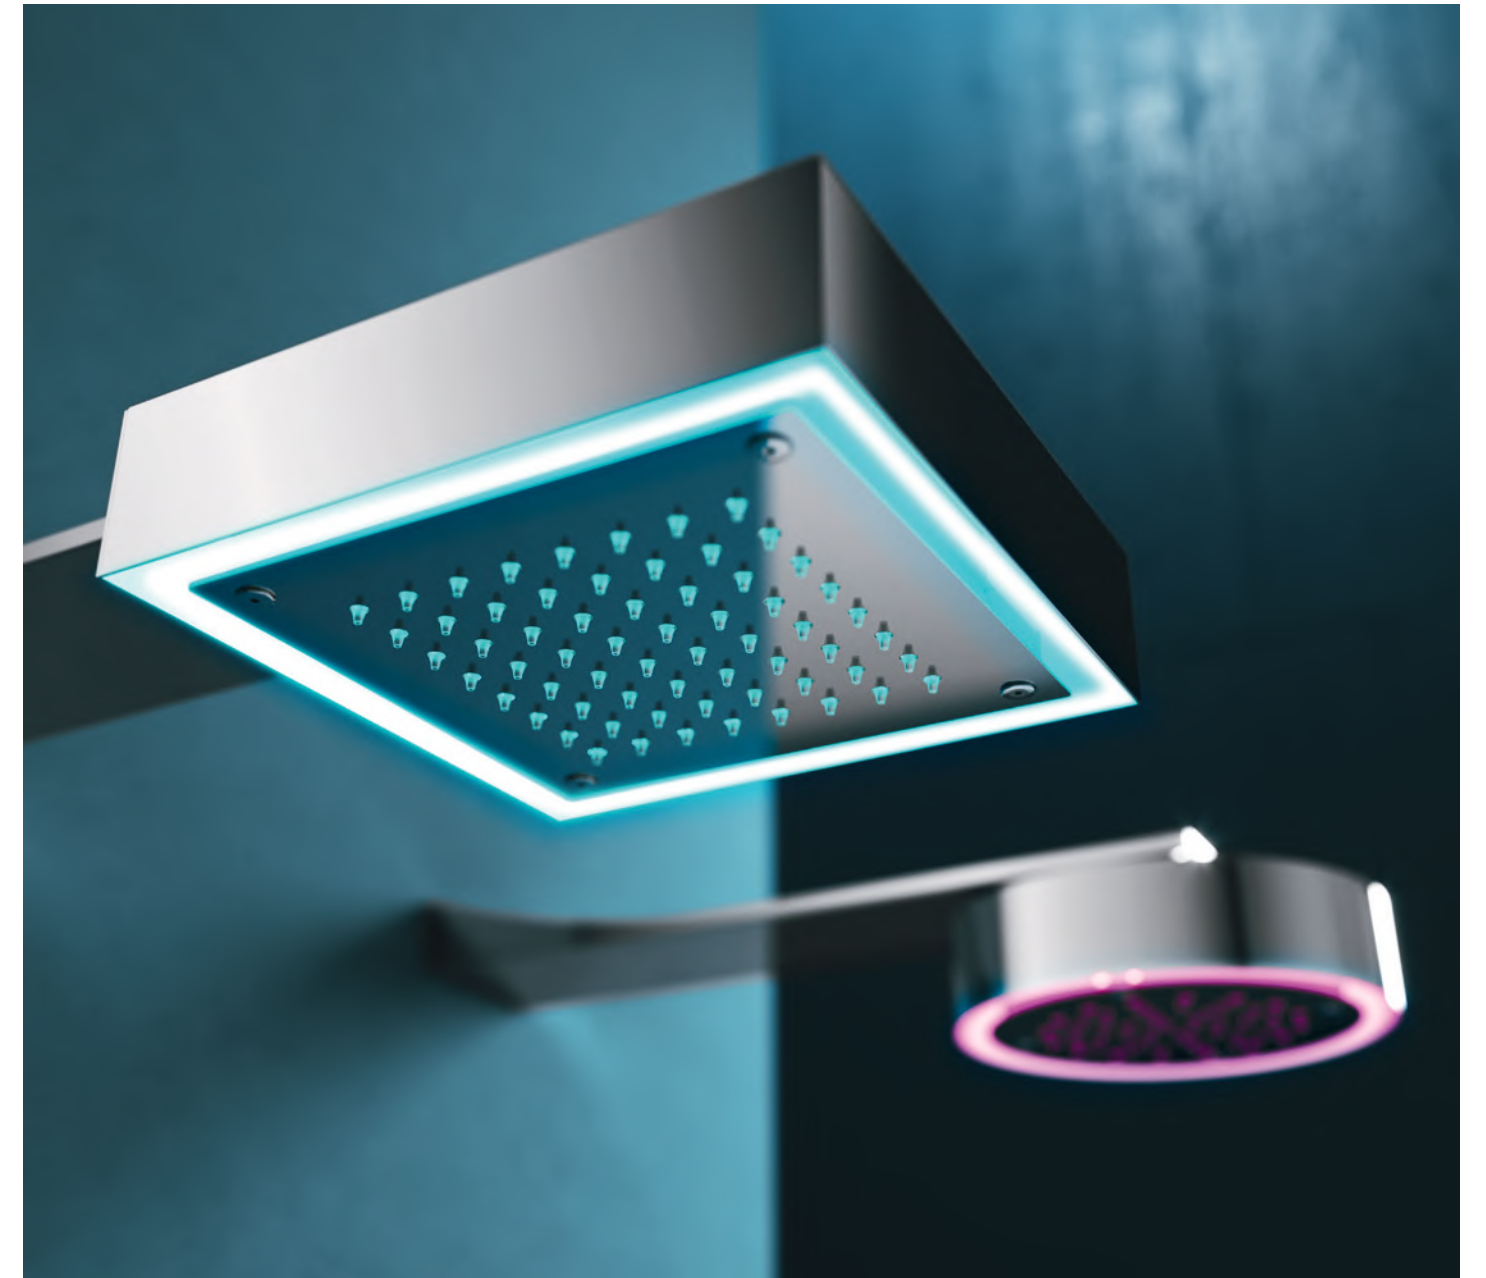

Soffioni Lys ø200 mm e 200x200 mm con cromoterapia perimetrale e braccio a parete, inox lucido – SCT1, SCQ1

Lys ø200 mm and 200x200 mm shower heads with perimeter chromotherapy and wall shower arm, polished stainless steel – SCT1, SCQ1