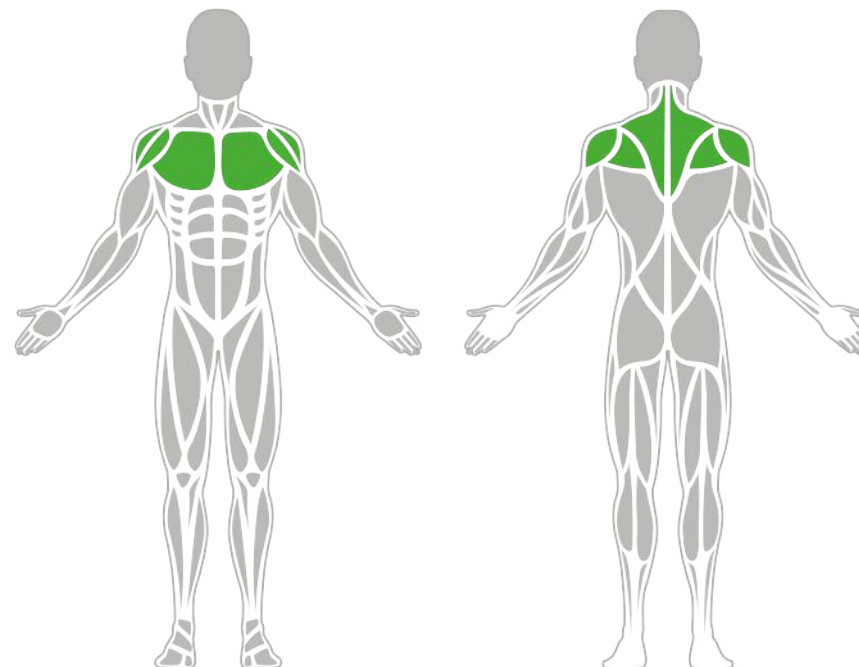

Muscle Groups Focus

Tai Chi Wheel

The Tai Chi Wheel is an innovative piece of outdoor fitness equipment inspired by the ancient principles of Tai Chi, a practice rooted in balance, fluidity, and grace. This device allows users to engage in gentle rotational exercises, mirroring the circular motions found in many Tai Chi forms. Its design emphasizes the harmonious movement of the arms, promoting joint flexibility and enhancing upper body coordination. Perfect for individuals seeking a meditative and low-impact exercise.

Attributes

Product code	1-1-316
Certificate	EN 16630
Age group	14 + years
Capacity	2 people
Max. weight load	130 kg
Type	Recreational
Difficulty level	Easy

Side View

Plan View

Installation information

Number of installers (concrete)	At least 2 people
Total installation time (concrete)	45-90 min.
Number of installers (equipment)	At least 2 people
Total installation time (equipment)	90-120 min.
Excavation volume	0.5 m ³
Concrete volume	0.5 m ³
Size of the base structure	0,8 x 0,8 x 0,8 m
Anchoring options	In-ground or surface
<small>In combined structures, the volume of concrete required varies.</small>	

Technical specification

Safety surface area	Around 1,5 m radius
Net weight	62 kg
Material	S235
Critic fall height	-
Color options	
<small>For more color options, discuss with your sales representative.</small>	