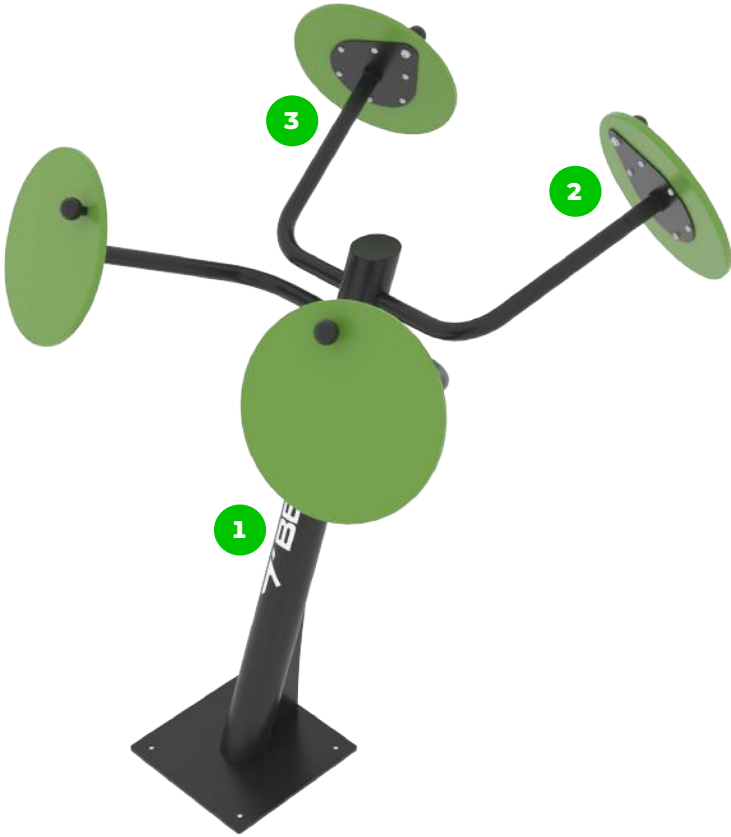

Material specification

The element is made of high quality S235 steel, which has been cleaned via sandblasting. A corrosion resistant powder coating finish is then applied. Also available with galvanized surface for even greater protection and longevity!