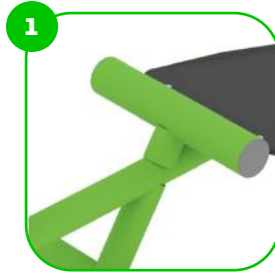

Material specification

The element is made of high quality S235 steel, which has been cleaned via sandblasting. A corrosion resistant powder coating finish is then applied. Also available with galvanized surface for even greater protection and longevity!