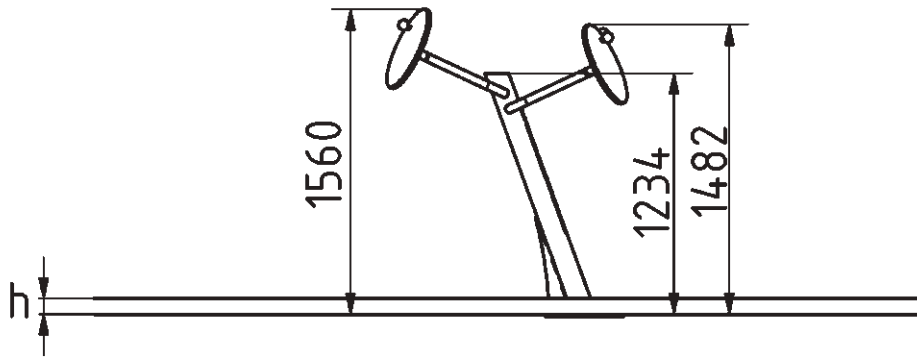

Muscle Groups Focus

Tai Chi Wheel

The Tai Chi Wheel is an innovative piece of outdoor fitness equipment inspired by the ancient principles of Tai Chi, a practice rooted in balance, fluidity, and grace. This device allows users to engage in gentle rotational exercises, mirroring the circular motions found in many Tai Chi forms. Its design emphasizes the harmonious movement of the arms, promoting joint flexibility and enhancing upper body coordination. Perfect for individuals seeking a meditative and low-impact exercise.

Attributes

Product code	1-1-316
Certificate	EN 16630
Age group	14 + years
Capacity	2 people
Max. weight load	130 kg
Type	Recreational
Difficulty level	Easy

Side View

Plan View

Installation information

Number of installers (concrete)	At least 2 people
Total installation time (concrete)	45-90 min.
Number of installers (equipment)	At least 2 people
Total installation time (equipment)	90-120 min.
Excavation volume	0.5 m ³
Concrete volume	0.5 m ³
Size of the base structure	0,8 x 0,8 x 0,8 m
Anchoring options	In-ground or surface
<small>In combined structures, the volume of concrete required varies.</small>	

Technical specification

Safety surface area	Around 1,5 m radius
Net weight	62 kg
Material	S235
Critic fall height	-
Color options	
<small>For more color options, discuss with your sales representative.</small>	