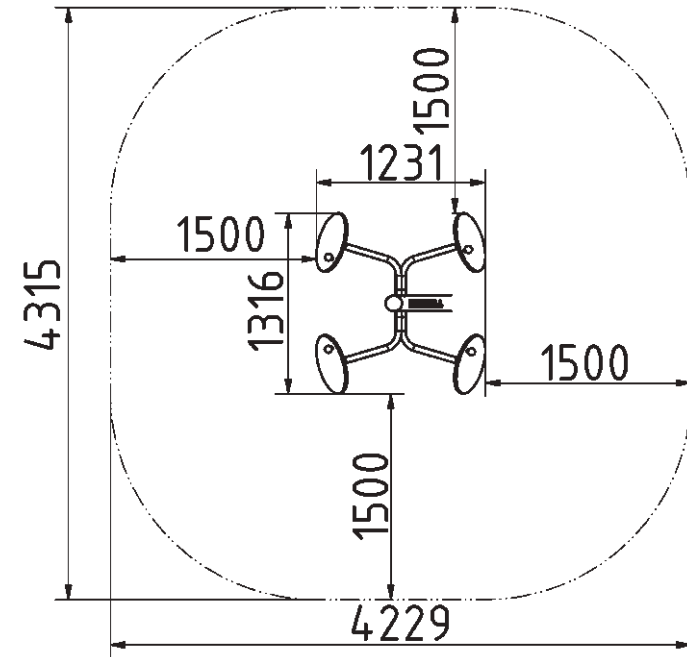

Muscle Groups Focus

Tai Chi Wheel

The Tai Chi Wheel is an innovative piece of outdoor fitness equipment inspired by the ancient principles of Tai Chi, a practice rooted in balance, fluidity, and grace. This device allows users to engage in gentle rotational exercises, mirroring the circular motions found in many Tai Chi forms. Its design emphasizes the harmonious movement of the arms, promoting joint flexibility and enhancing upper body coordination. Perfect for individuals seeking a meditative and low-impact exercise.

Attributes

Product code	1-1-316
Certificate	EN 16630
Age group	14 + years
Capacity	2 people
Max. weight load	130 kg
Type	Recreational
Difficulty level	Easy

Side View

Plan View

Installation information

Number of installers (concrete)	At least 2 people
Total installation time (concrete)	45-90 min.
Number of installers (equipment)	At least 2 people
Total installation time (equipment)	90-120 min.
Excavation volume	0.5 m ³
Concrete volume	0.5 m ³
Size of the base structure	0,8 x 0,8 x 0,8 m
Anchoring options	In-ground or surface
<small>In combined structures, the volume of concrete required varies.</small>	

Technical specification

Safety surface area	Around 1,5 m radius
Net weight	62 kg
Material	S235
Critic fall height	-
Color options	
<small>For more color options, discuss with your sales representative.</small>	