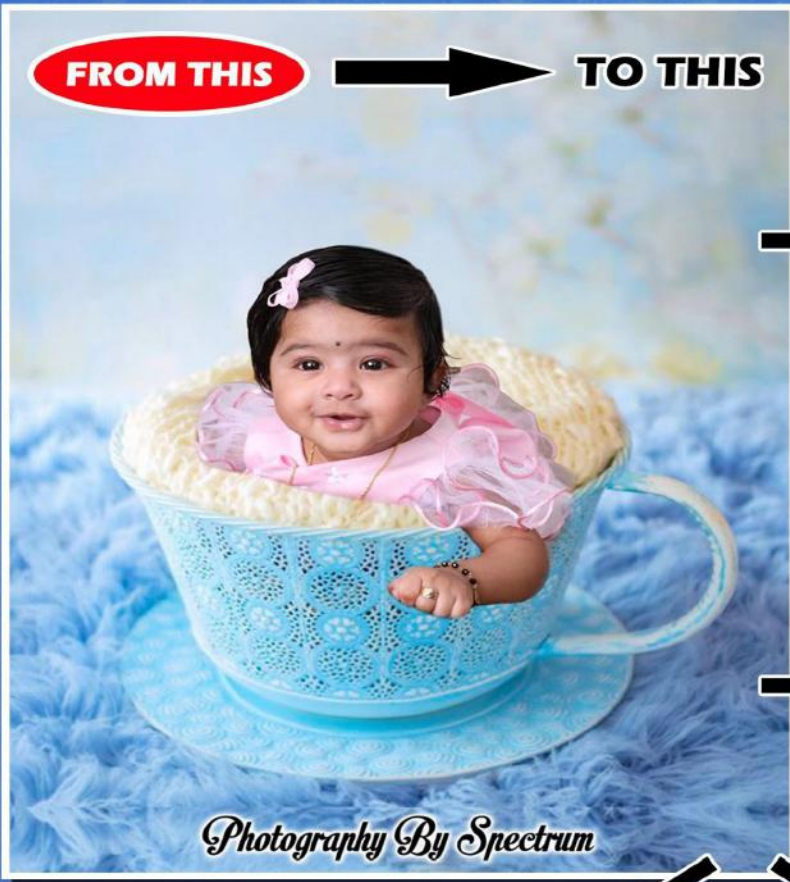

FROM THIS

TO THIS

(4X6) ZEBRA PHOTO FRAME

PHOTO PENCIL CUP

PORCELAIN PHOTO ORNAMENT

(718) 845-2700

Spectrum SINCE 1973 **IMAGING CENTER**

(718) 845-2700
 Fax: (718) 641-9200
 WEBSITE: WWW.SPECTRUMIMAGINGCENTER.COM
 E-MAIL: INFO@SPECTRUMIMAGINGCENTER.COM