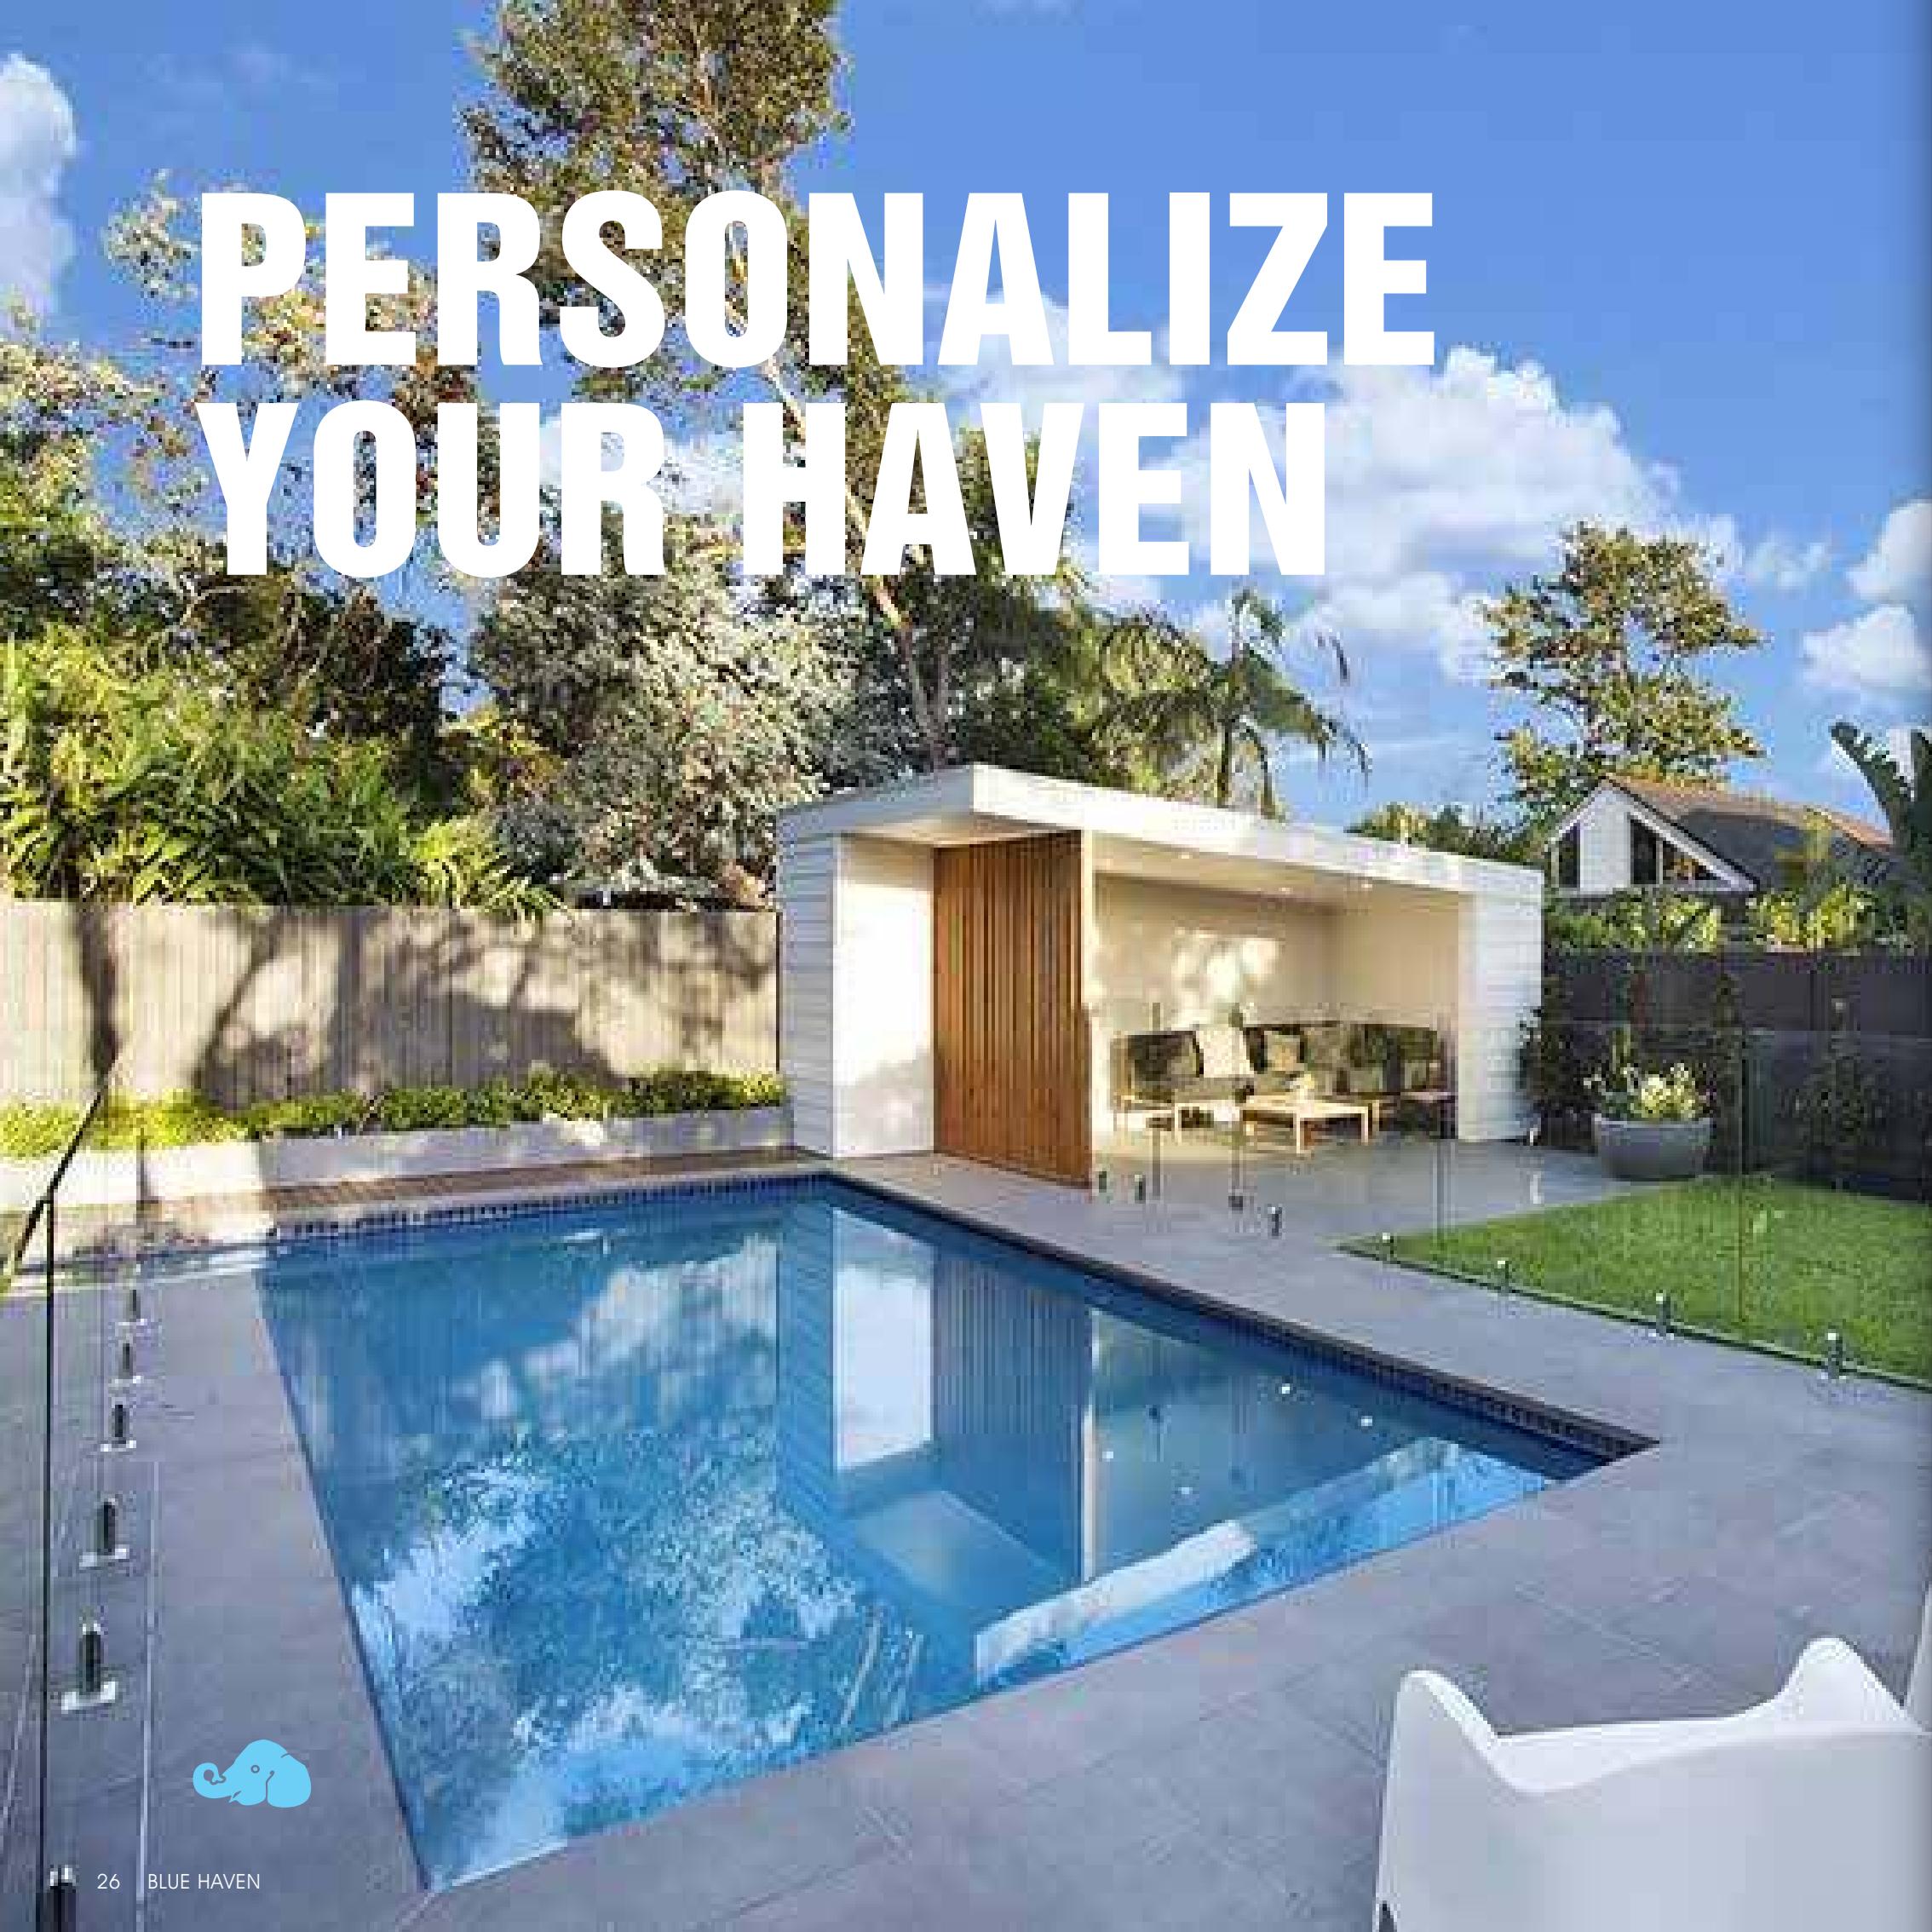

Our concrete pools offer fantastic customisation. Imagine a pool tailored to suit the scape of your yard, your distinguished architecture or one to bring to life your wildest pool dreams.

Happiness
is a
Blue Haven
pool.

INTEGRATION
Cleverly designed to fit the dimensions and contours of your backyard, your Blue Haven Pool will become part of your home and lifestyle.

PERSONALIZE YOUR HAVEN

Blue Haven is perfect for people like me who get overwhelmed in the details and put off starting.