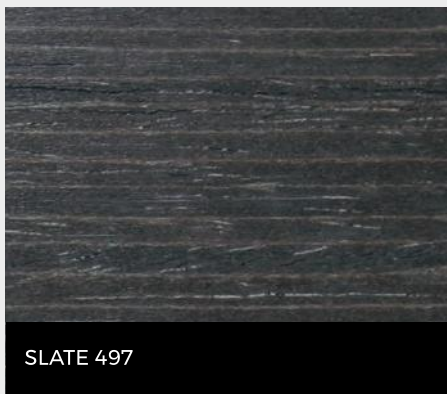

WHITE 322

BEIGE 323

NATURAL 325

WENGE 327

ESPRESSO 329

**EXOTIC
COLLECTION**

EXOTIC COLLECTION

A close-up photograph of white horizontal blinds. The blinds are partially open, showing the white slats and the gold braided cords. The cords are attached to the slats with small metal clips. The background is a blurred view of green foliage and a blue sky.