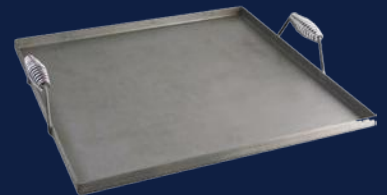

ESSENTIAL GUIDE

PARTS & SUPPLIES

THOUSANDS OF ADDITIONAL
PARTS & SUPPLIES ARE AVAILABLE!

Table of Contents

Cold Side Parts	4
Hot Side Parts	4
Gas Hoses & Kits	5
Broilers & Accessories	6
Griddles & Accessories	6
Dipperwells	7
Drains	7
Grates	7
Knobs	7
Hood Filters & Accessories ...	8
Fryer Baskets & Accessories ...	9
Timers	10
Mixer Bowls & Accessories ...	11