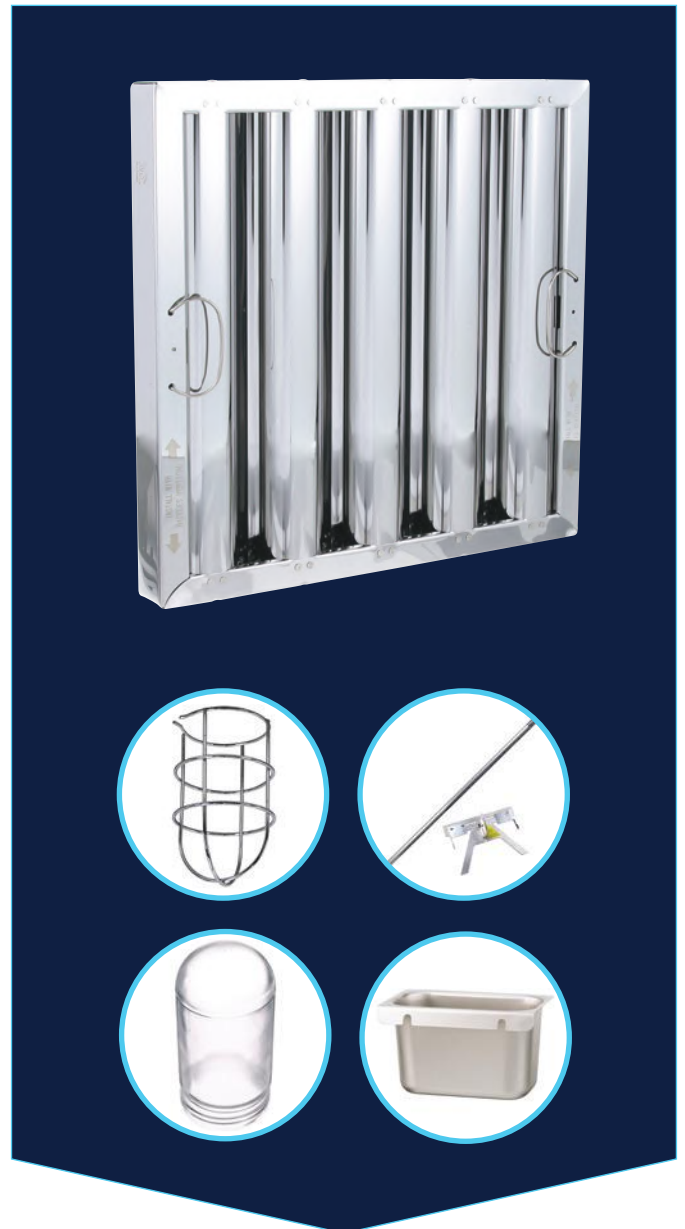

HOOD FILTER ACCESSORIES

263164	¼" Wire Guard
721548	Baffle Boss Hood Filter Lifting Tool
281397	Shatter Resistant Glass Globe
8121819	Grease Tray Lift Off