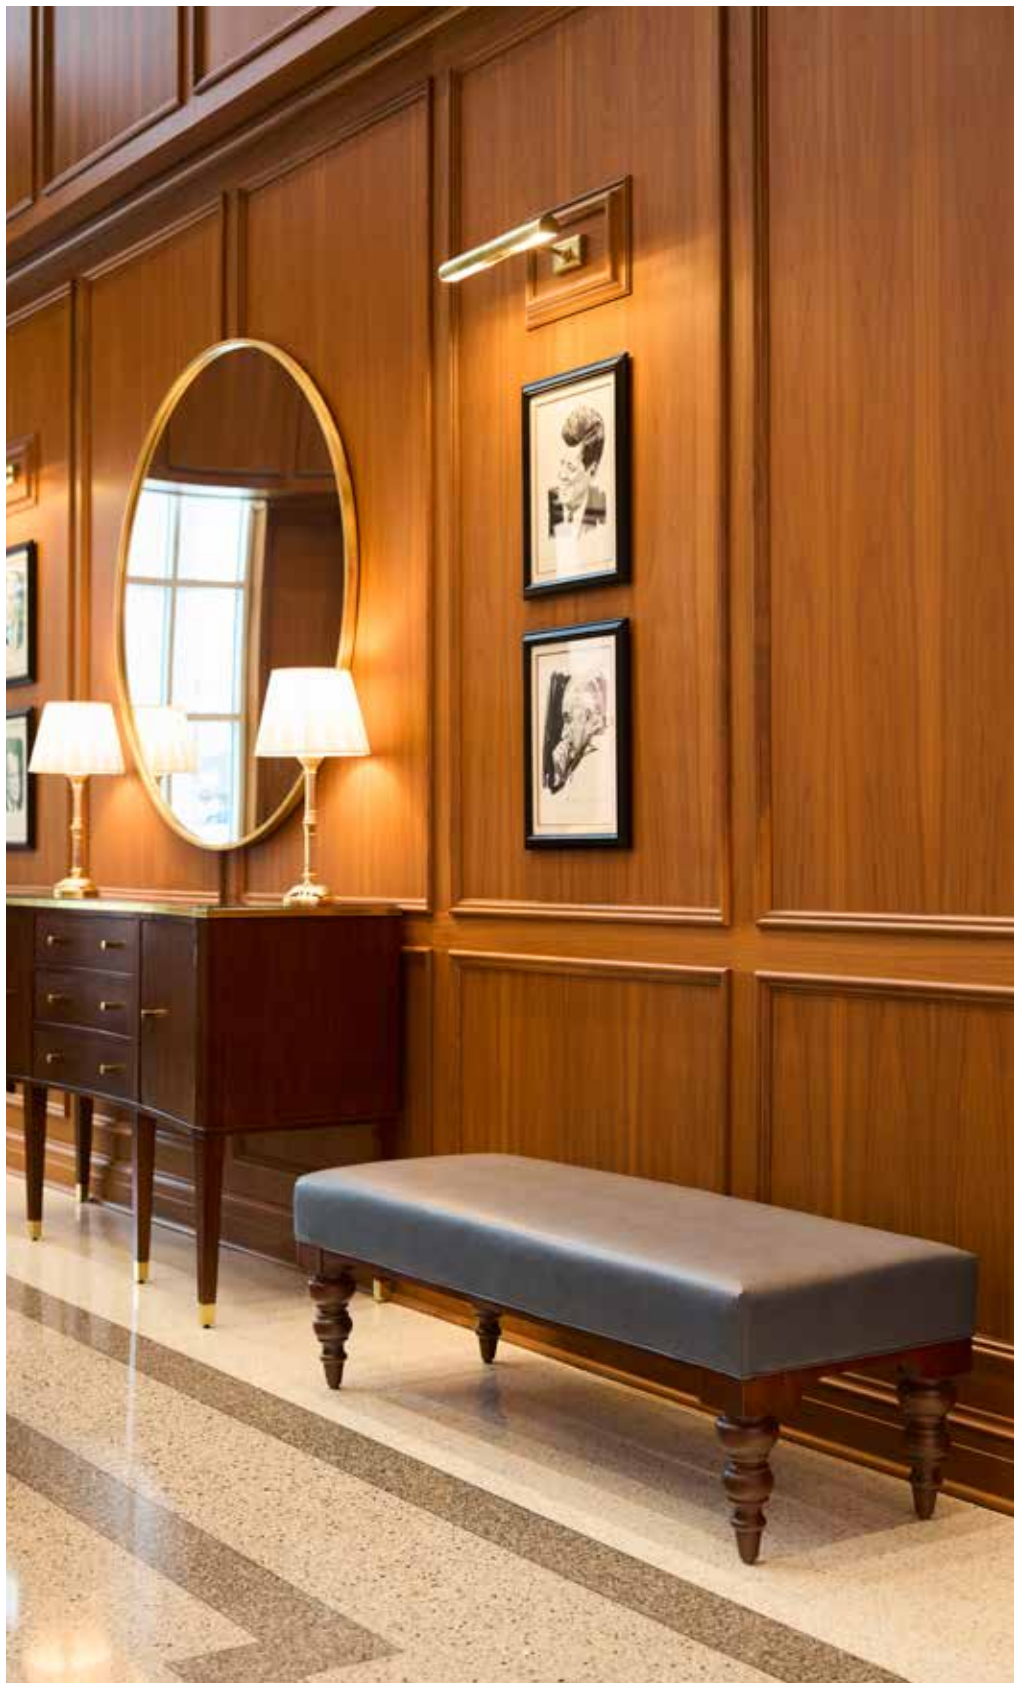

Lynn Bench Ottoman 4502-10 60.75" w × 21.5" d × 18.5" h in Concertex Andes Harbor and Walnut finish

Opposite Page: Marcel Wing Chair 5115-E1 27.25" w × 30.5" d × 42" h in COM/COL and Walnut finish