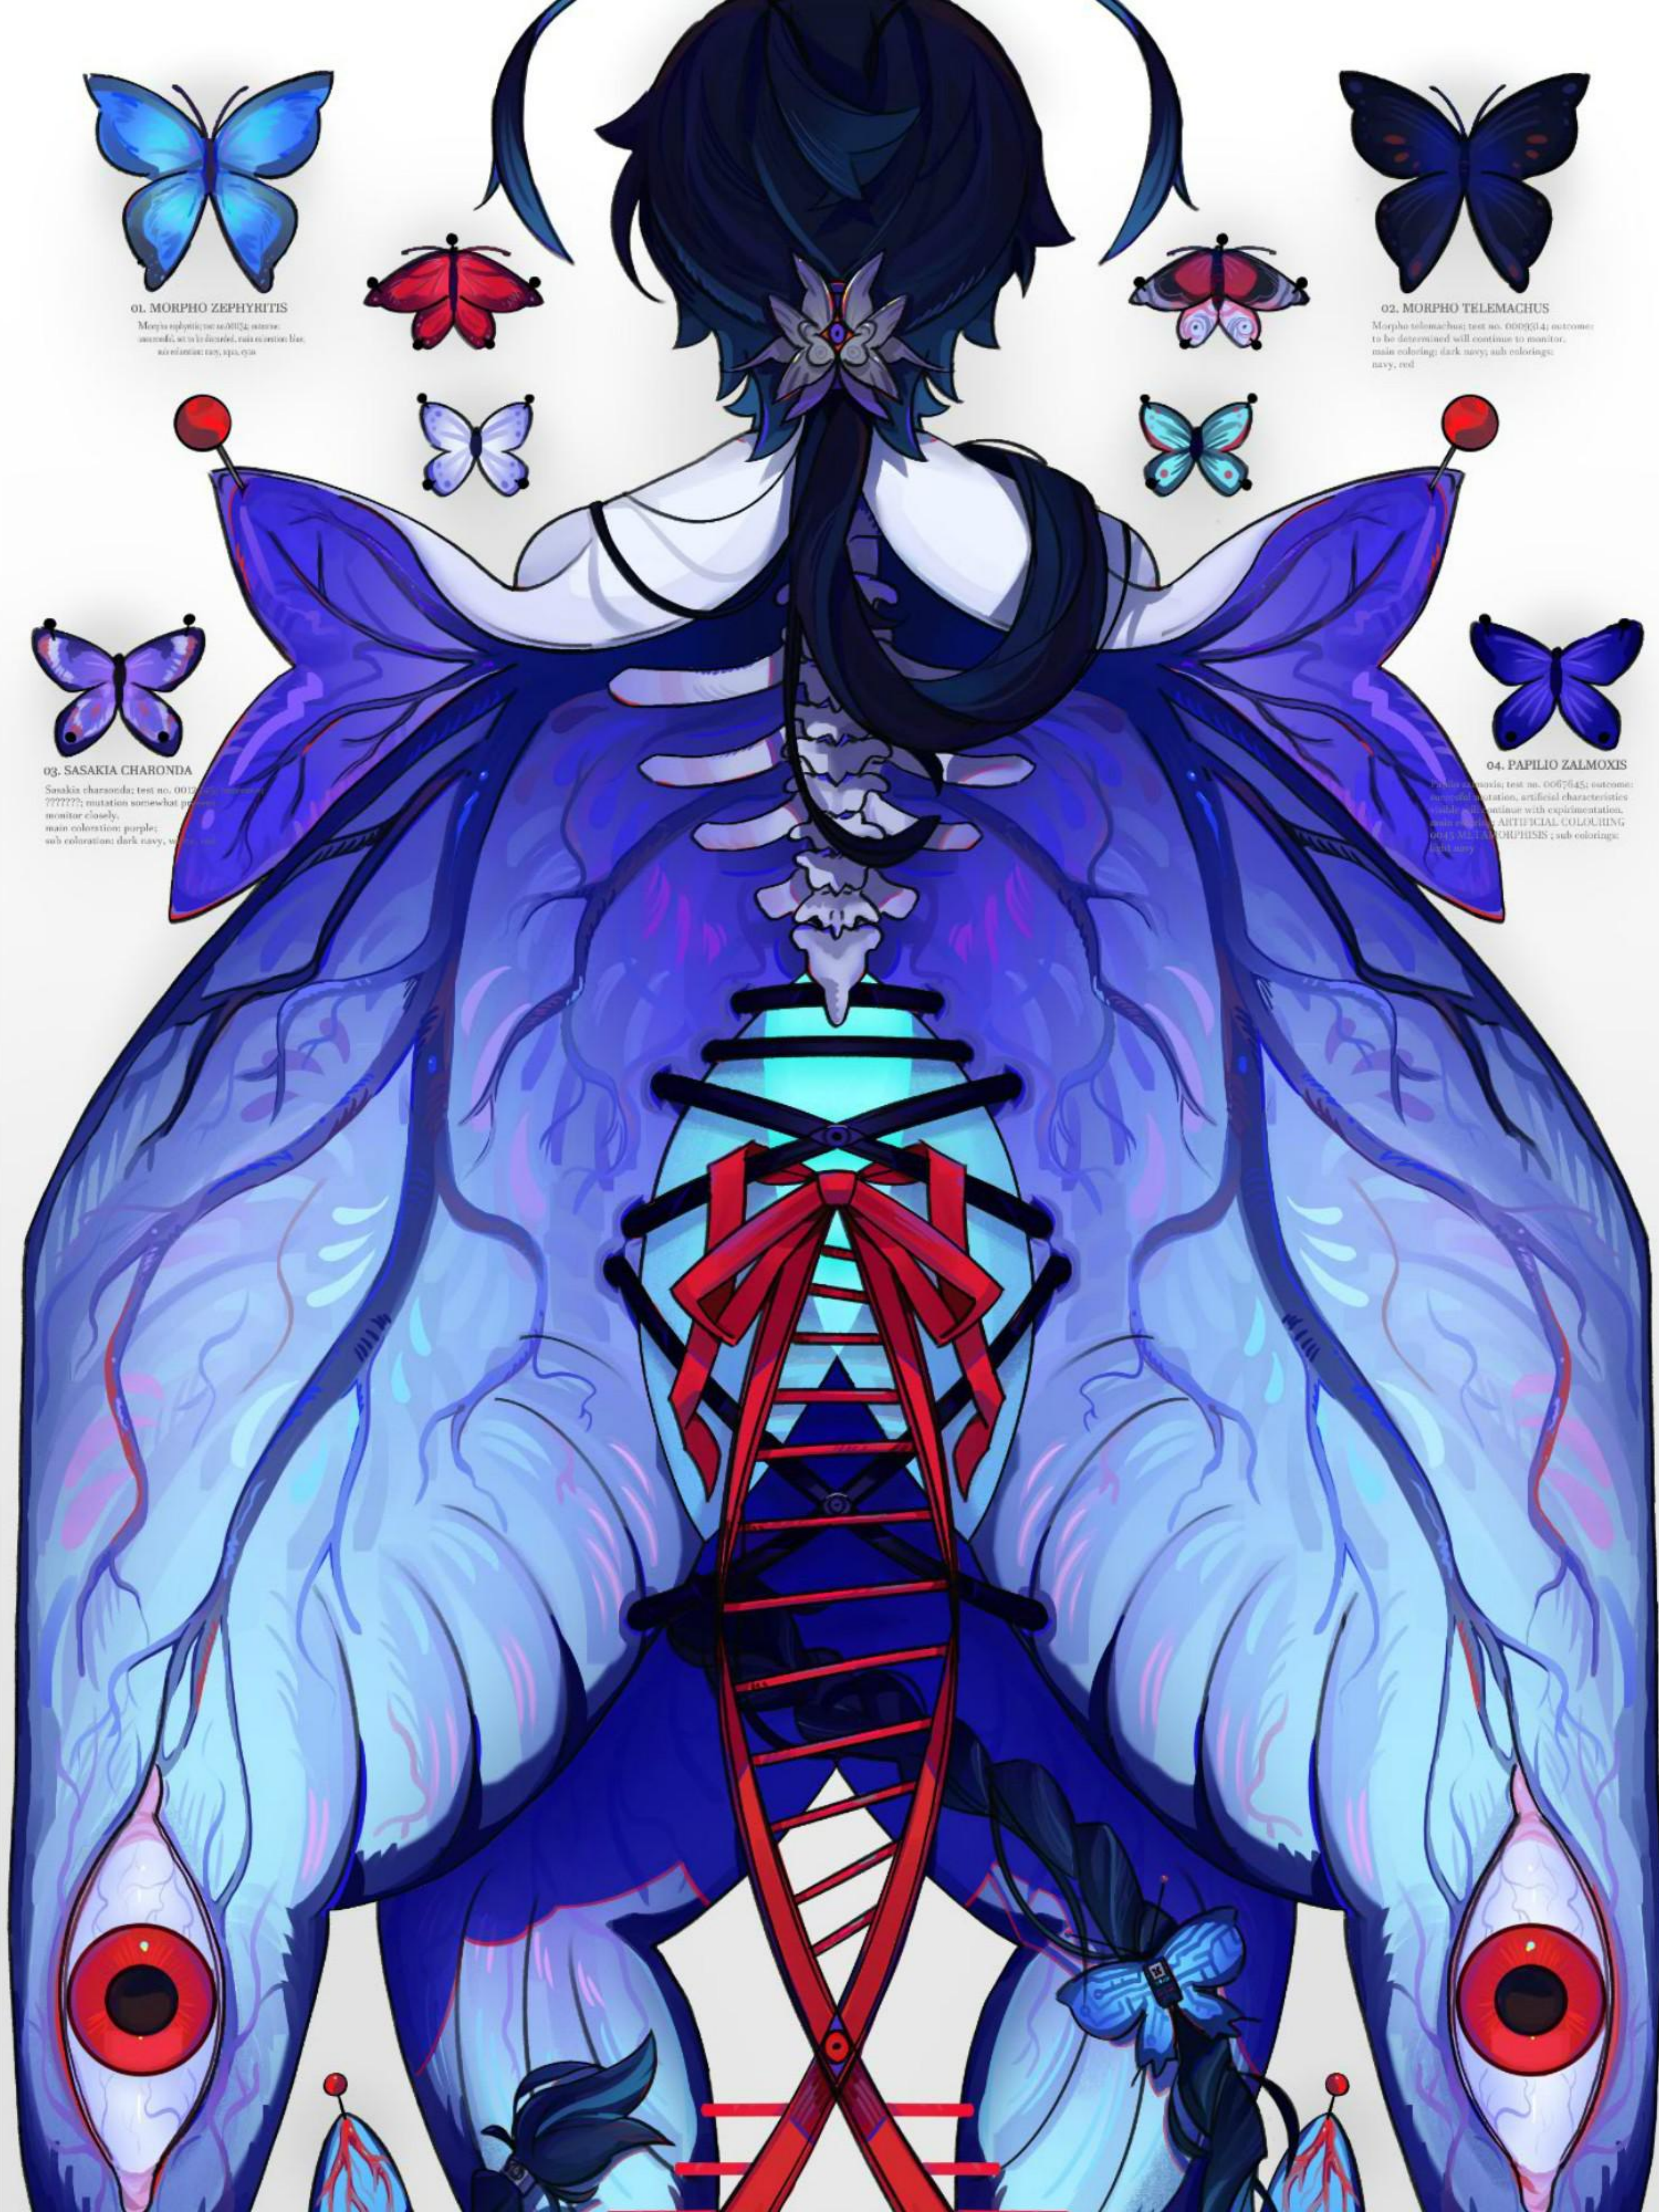

Morpho telemachus; test no. 000904; outcome: to be determined will continue to monitor; main coloring: dark navy; sub colorings: navy, red

Sasakia charonda; test no. 0012; outcome: to be determined will continue to monitor; main coloring: purple; sub colorings: dark navy, white