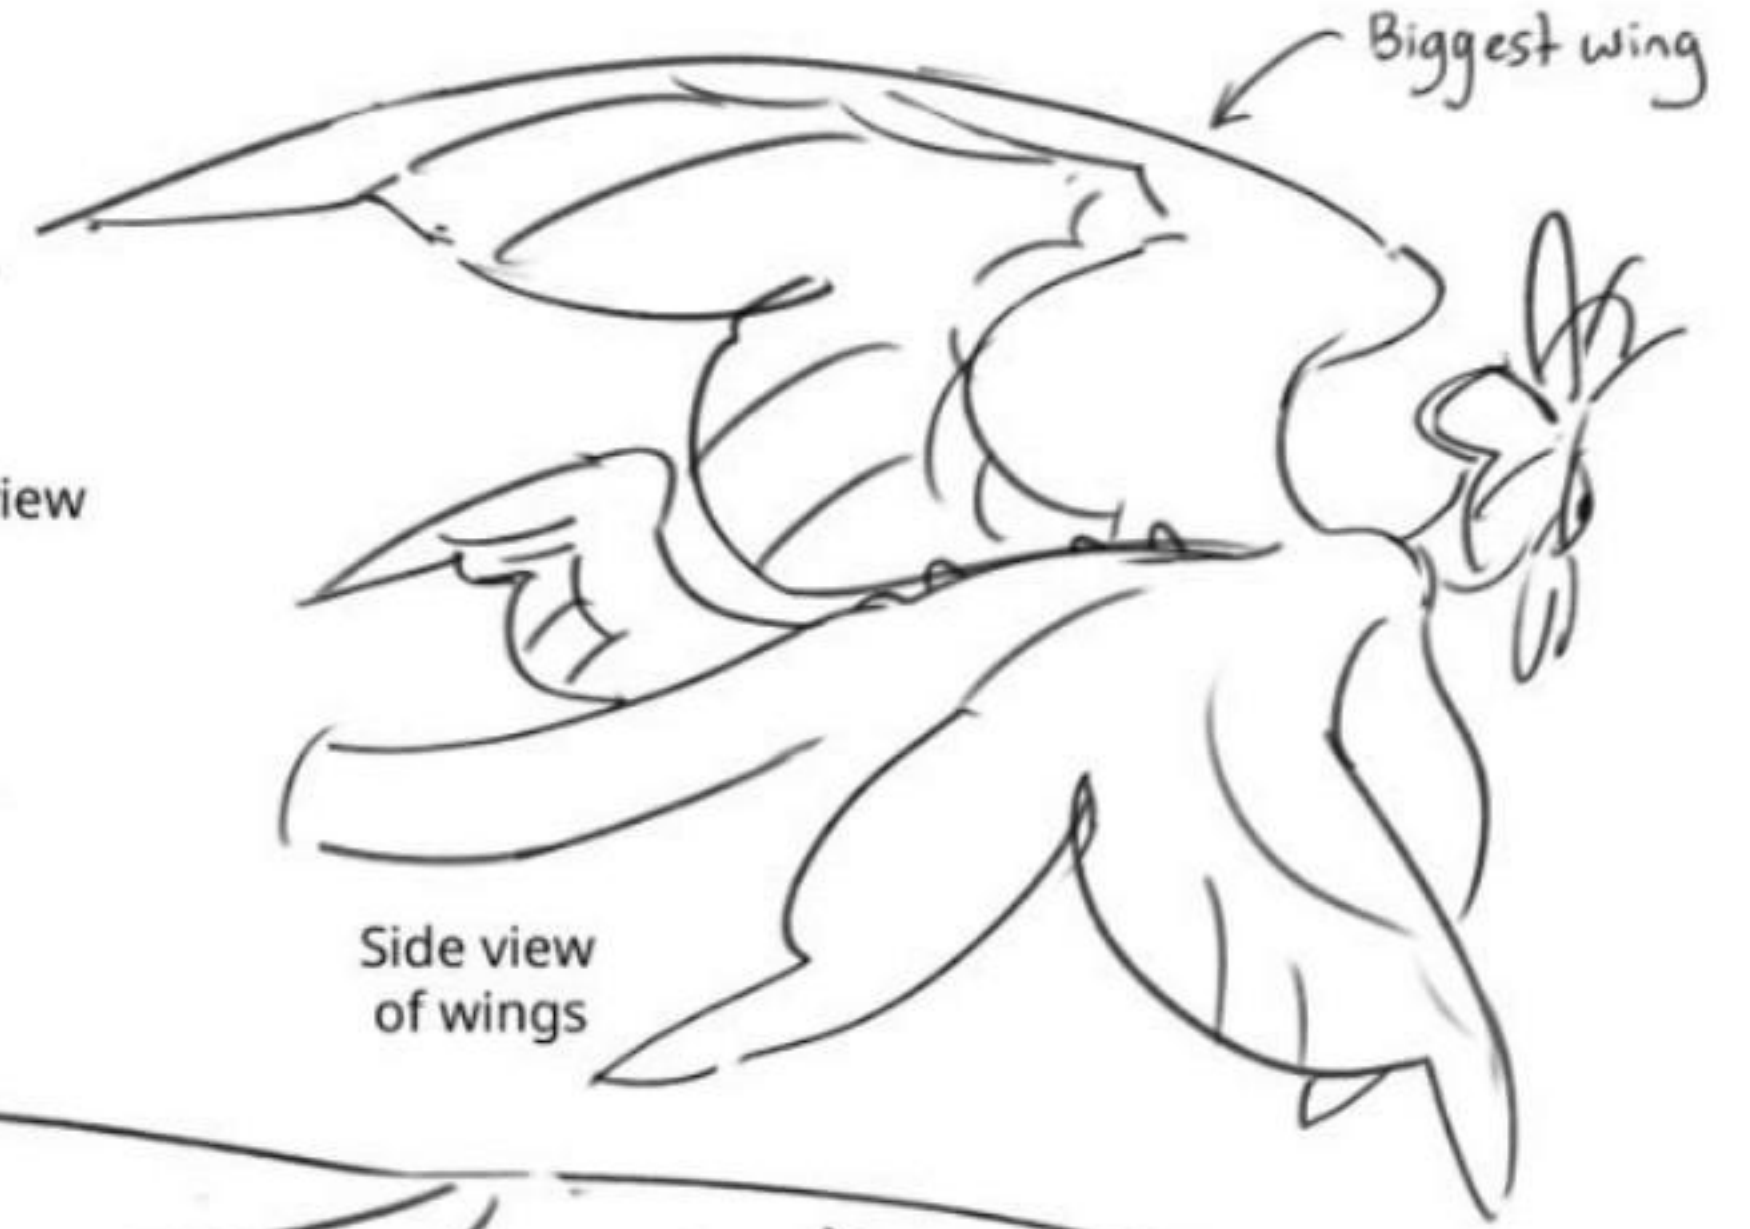

@_misoshii
The Author
FINAL ASSIMILATION

His wings are too heavy to fly long distances, mostly only using them to glide

Top-down view of wings

Side view of wings

Five head wing pairs (ten in total)
He can fold and open them like actual butterfly wings

12'5"
378 cm

His left leg is a ball-jointed prosthetic, only the lower section is pure porcelain

(You can add extra limbs, wings, eyes. ect..)