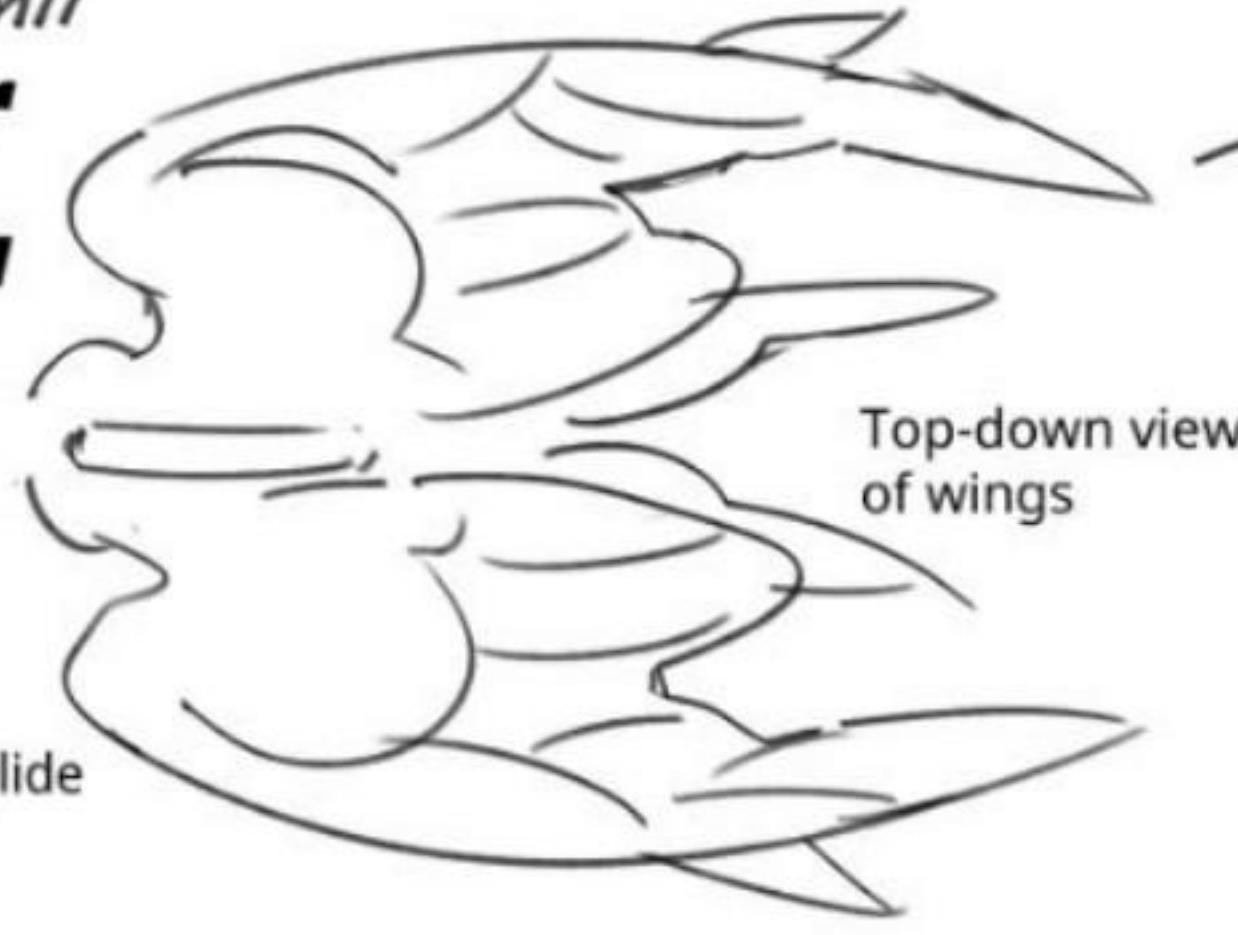

@_misoshii
The Author
FINAL ASSIMILATION

His wings are too heavy to fly long distances, mostly only using them to glide

Top-down view of wings