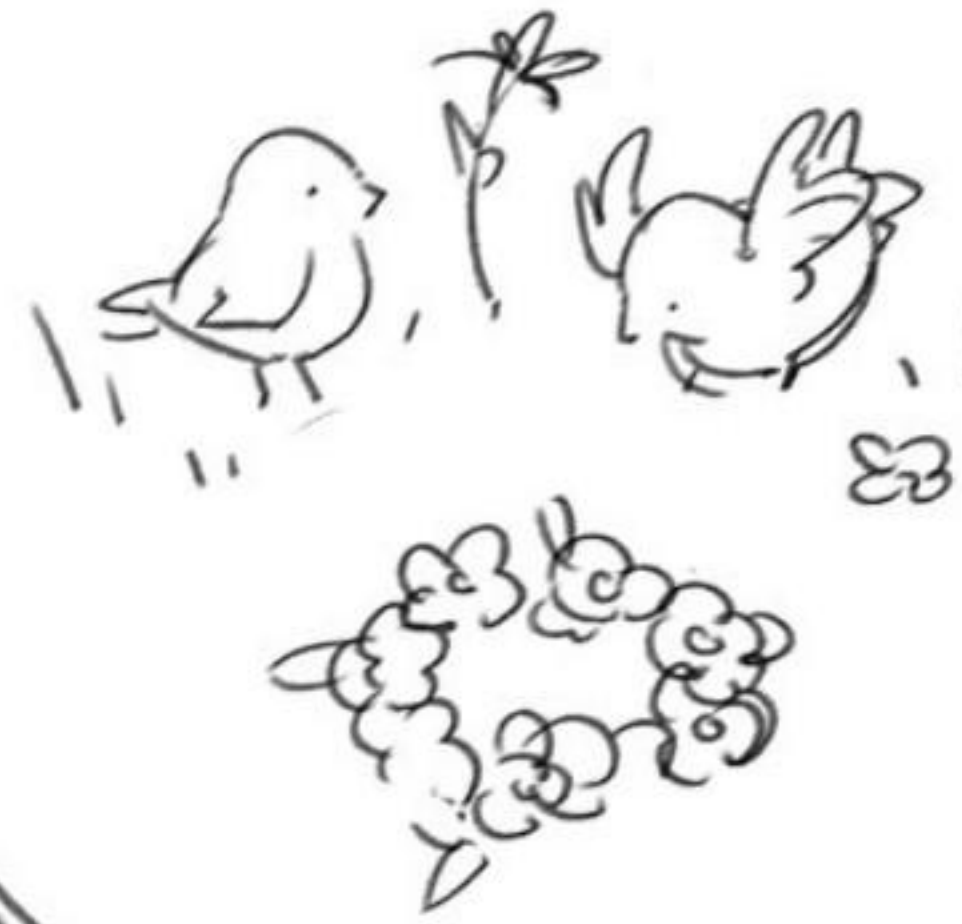

MEMORI

"Dead people receive more flowers than living ones because regret is stronger than gratitude."

- Anne Frank

LIKES
BIRDS