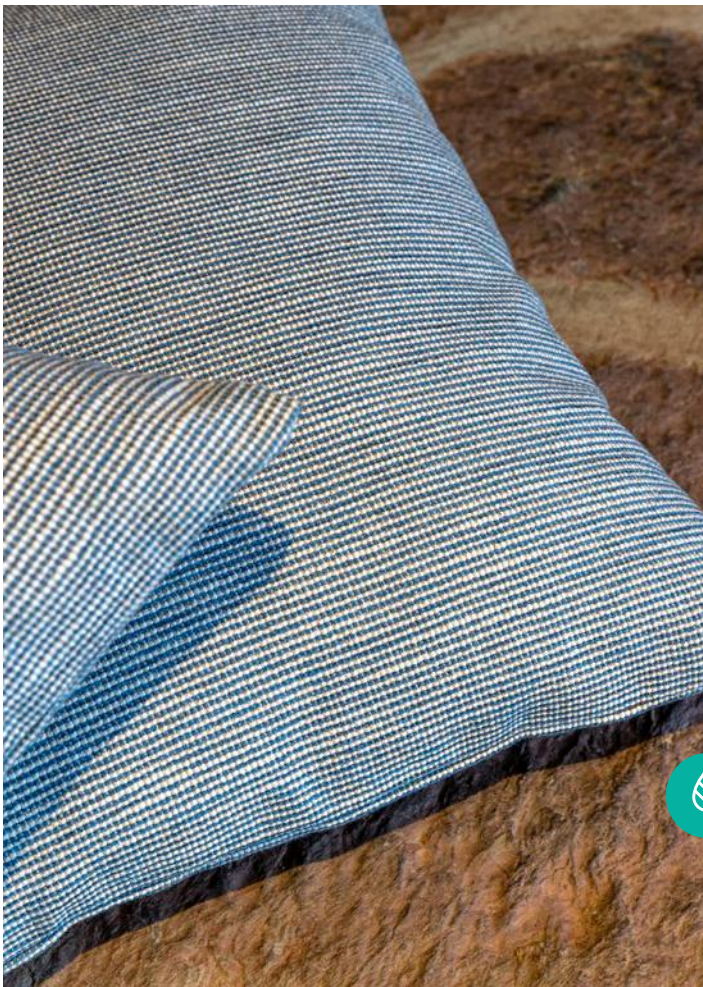

ESSENTIALS  
*collection*

OSLO NEG beige

ONAGRA POS &  
ONAGRA NEG blue

82

GRID grey

DUMONT aquamarine  
acrylic - cotton - polyester blend - 48% recycled materials

ALBAN aquamarine  
cotton - acrylic - polyester blend - 39% recycled materials