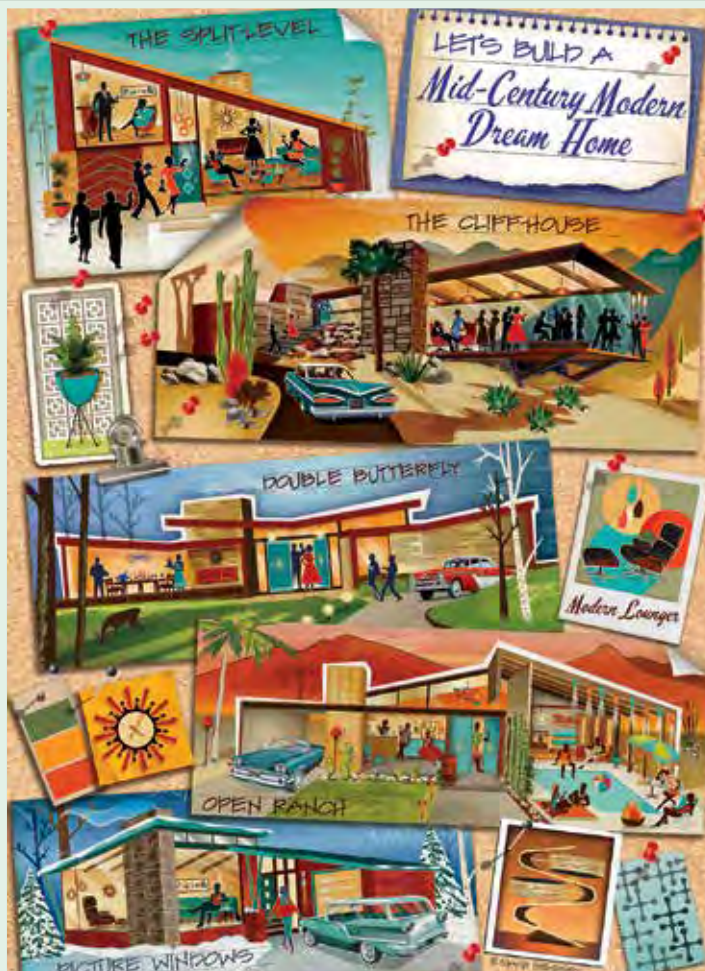

40070 | Mid-Century Modern Dream Home
©Diane Dempsey

6 25012 40070 1