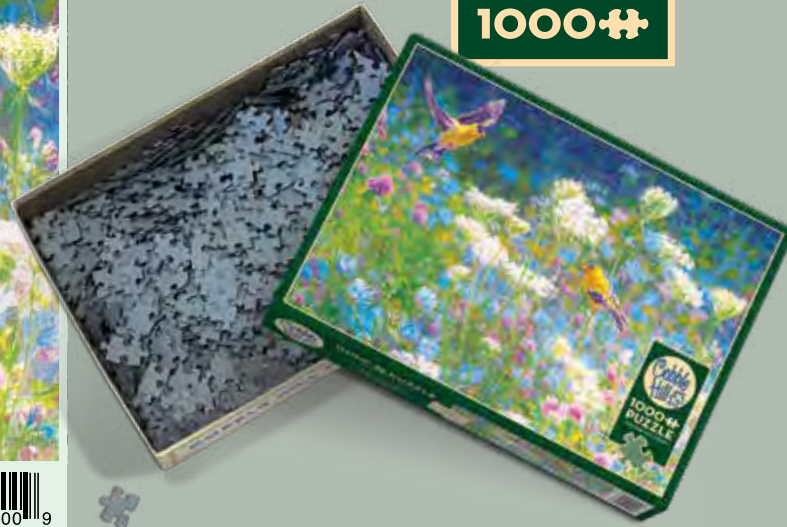

40179 | Popular Backyard Wild Birds of North America

©Catherine McClung