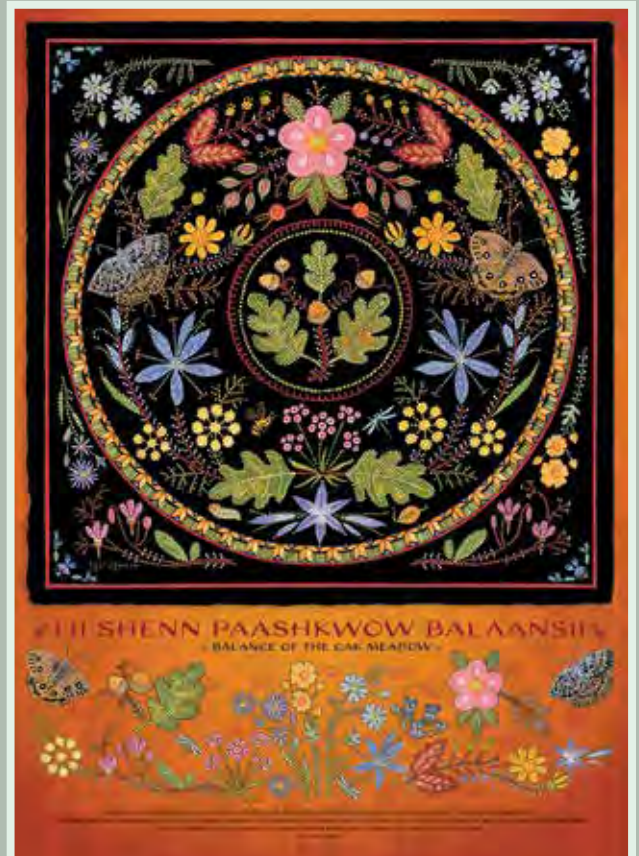

40276 | Lii Shenn
©Kristi Bridgeman