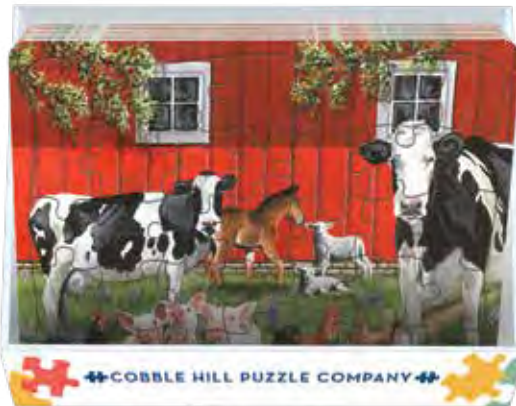

BOARD SIZE: 36" x 24"

BOX SIZE: 10.5" x 10.5 x 3"

FLOOR +

35
PIECE

TRAY PUZZLES

Originally we developed our Tray Puzzles for children. But we have learned that they also provide entertainment for seniors, particularly those living with dementia. This is why our image selection is meant to appeal to both the young and young at heart.