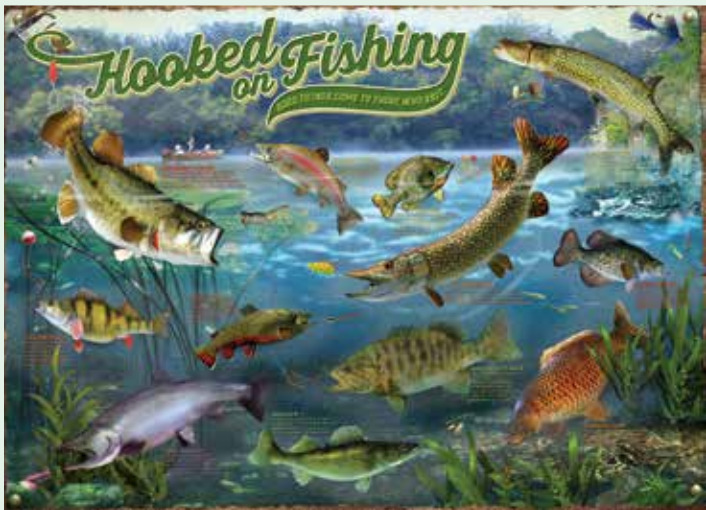

40182 | Brook Trout
©Beth Hoselton | Ansada Licensing Group LLC

40180 | Hooked on Fishing
©Giordano Studios LLC

40229 | Autumn Dream Day
©Mark Susinno

40181 | Freshwater Fish of North America
©Flick Ford | The Greenwich Workshop