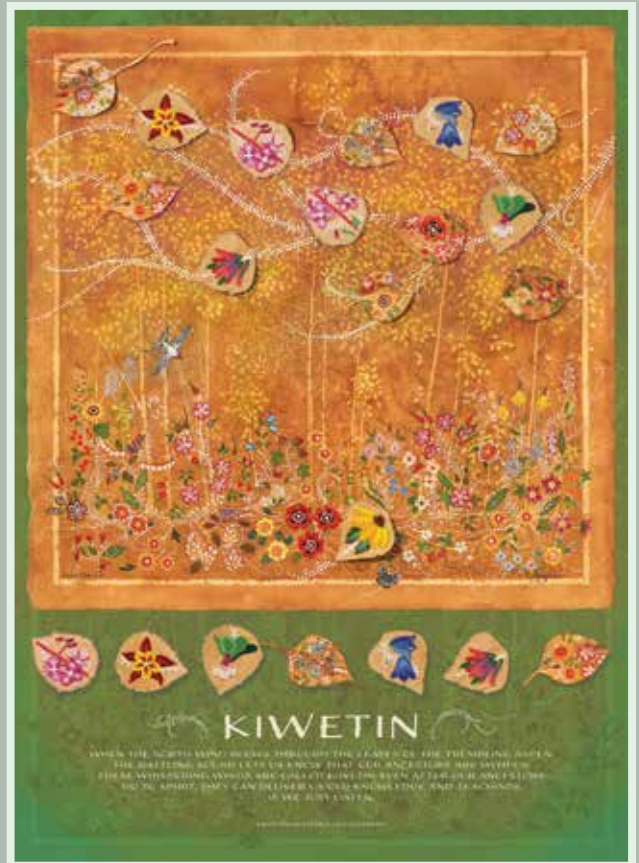

40275 | Kiwetin
©Kristi Bridgeman & Lisa Shepherd