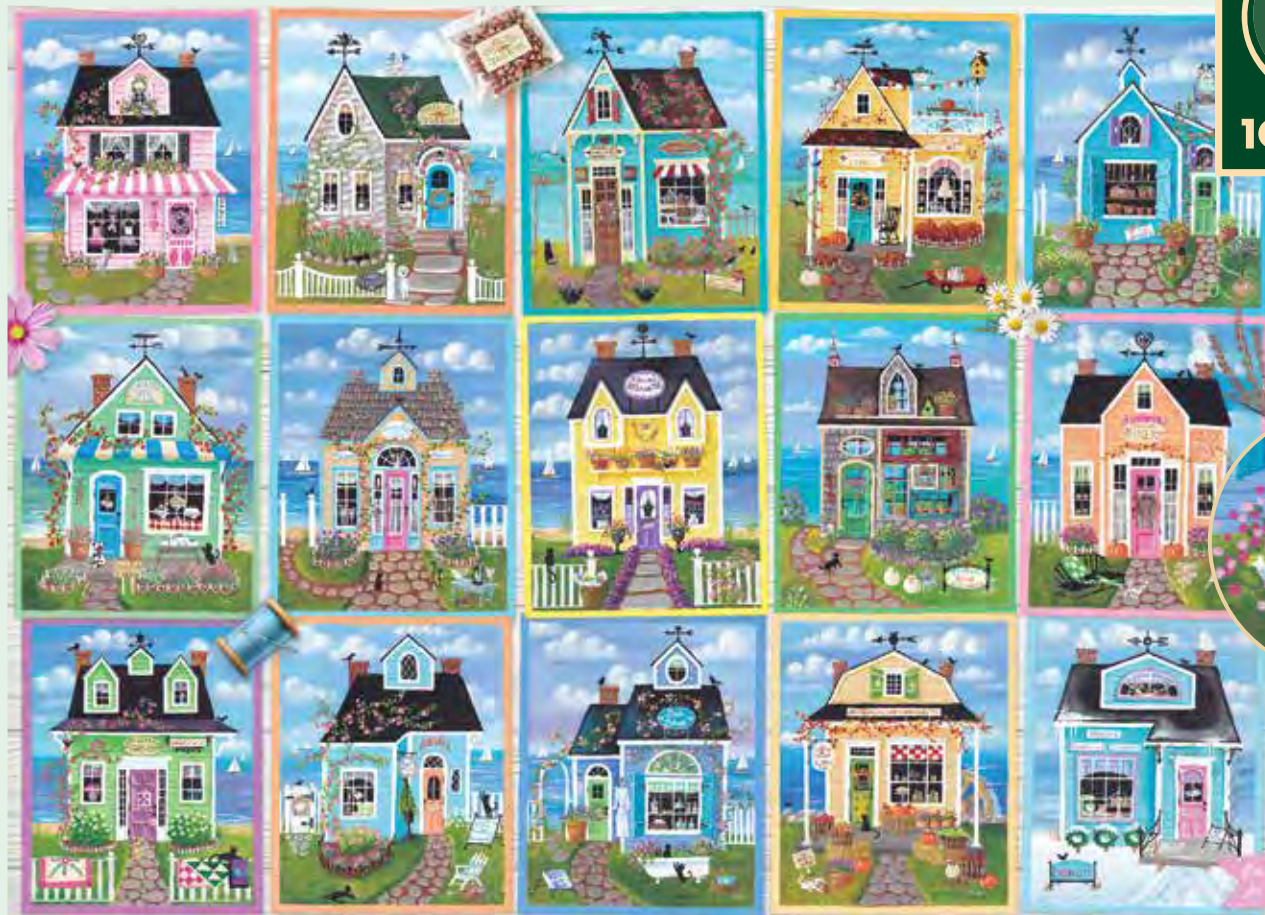

40064 | Seashore
©Joelle McIntyre | Blue Sky Art & Design

40063 | Lakeshore
©Greg and Company LLC

1000+

A PART OF THE IMAGE AT ACTUAL SIZE

New!

40309
Seaside
Shops

©Kim Leo

6 25012 40309 2