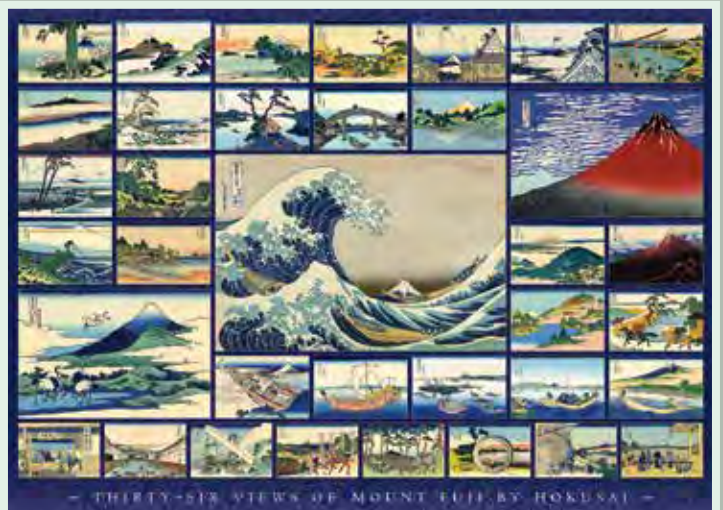

40101 | Van Gogh
by Vincent Van Gogh (1853-1890)

40103 | Carl Larsson
by Carl Larsson (1853-1919)

40100 | The Golden Age of Klimt
by Gustav Klimt (1862-1918)

40102 | Thomas Chambers
by Thomas Chambers (1808-1869)

40104 | Vermeer
by Jan Vermeer van Delft (1632-1675)

40096 | Hokusai
by Katsushika Hokusai (1760-1849)

Nancy Drew first appeared in 1930 and is still investigating after all these years. This puzzle features all 56 titles of the original series.