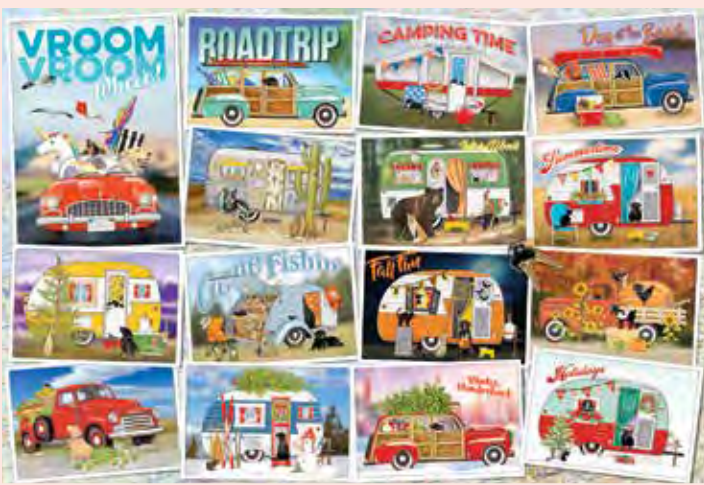

A PART OF THE IMAGE AT ACTUAL SIZE

Debi Hron has a popular line of calendars called Simple Inspirations. This puzzle features a selection of happy thoughts delivered with wit and whimsy.

2000+

49014 | Vroom Vroom
©Mary Lake-Thompson