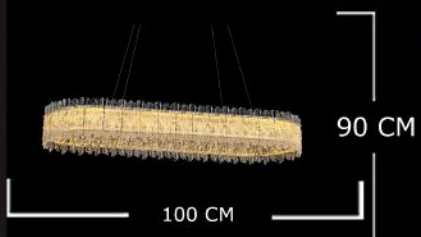

69876/80\*100 CM

69876/120\*90 CM

DJ6162-800+500/80+50\*90 CM  
100 W LED

DJ6162-600/60\*90 CM  
60 W LED

DJ6162L-1000 YM/100\*35\*90 CM  
60 W LED

DJ6162-2W APLİK  
2\*E14

98001/60\*75 CM

98001/ 80\*50\*95H CM