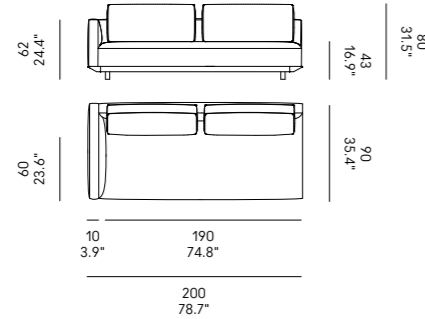

Billie 90

ENG
20-02-23

PROMEMORIA / REMINDER / RAPPEL / ERINNERUNG / RECORDATORIO

IT — Nell'ordine indicare il colore del telaio di alluminio
EN — When ordering, specify the color of the aluminium frame
FR — Dans la commande, indiquer la couleur du cadre en aluminium
DE — Bei der Bestellung ist die Farbe des Aluminiumrahmens anzugeben
ES — Al hacer el pedido, especifique el color del marco de aluminio

View
frame
colors

MSX

profondità
depth
profondeur
Tiefe
profundidad

90 cm