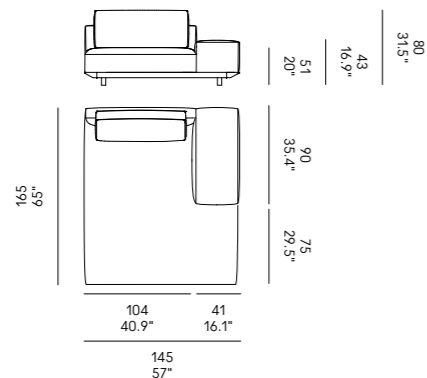

PROMEMORIA / REMINDER / RAPPEL / ERINNERUNG / RECORDATORIO

IT — Nell'ordine indicare il colore del telaio di alluminio
EN — When ordering, specify the color of the aluminium frame
FR — Dans la commande, indiquer la couleur du cadre en aluminium
DE — Bei der Bestellung ist die Farbe des Aluminiumrahmens anzugeben
ES — Al hacer el pedido, especifique el color del marco de aluminio

View
frame
colors

SSX

profondità
depth
profondeur
Tiefe
profundidad

90 cm

W

XDX

XSX