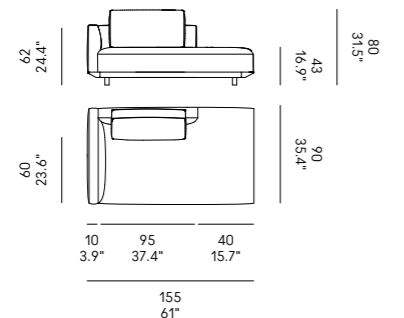

R SX

profondità
depth
profondeur
Tiefe
profundidad

90 cm