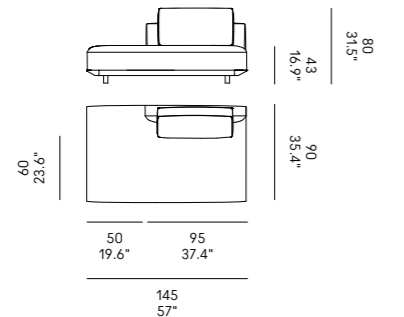

SDX

profondità
depth
profondeur
Tiefe
profundidad

90 cm

Cuscini inclusi Cushions included Coussins inclus Inklusive Kissen Cojines incluidos	Descrizione Description Description Beschreibung Descripción	Ecopelle Faux leather Simili cuir Kunstleder Ecopiel	Tessuto Fabric Tissu Stoff Tejido					Metraggio Metreage Métrage Stoffbedarf Metraje (roll H 140 cm)	Pelle Leather Cuir Leder Cuero			Metraggio Metreage Métrage Stoffbedarf Metraje (m²)
			C.O.M. Client's Own Material	Basic	Superior	Top	Exclusive		C.O.L. Client's Own Leather	Major	Luxury	
1x cm 85x40	Terminale End element Terminal Abschlusselement Terminal	A0049	B0049	C0049	D0049	E0049	F0049	m 8,3	G0049	H0049	K0049	m² 15,5
	fodera di ricambio spare cover houssede rechangé erstzbezug funda de repuesto	A0050	B0050	C0050	D0050	E0050	F0050	m 8,3	G0050	H0050	K0050	m² 15,5
1x cm 85x40	Terminale Angolare Corner end element Terminal Angulaire Ecke Abschlusselement Terminal Angular	A0051	B0051	C0051	D0051	E0051	F0051	m 8,3	G0051	H0051	K0051	m² 15,5
	fodera di ricambio spare cover houssede rechangé erstzbezug funda de repuesto	A0052	B0052	C0052	D0052	E0052	F0052	m 8,3	G0052	H0052	K0052	m² 15,5
1x cm 85x40	Terminale Angolare Corner end element Terminal Angulaire Ecke Abschlusselement Terminal Angular	A0053	B0053	C0053	D0053	E0053	F0053	m 8,3	G0053	H0053	K0053	m² 15,5
	fodera di ricambio spare cover houssede rechangé erstzbezug funda de repuesto	A0054	B0054	C0054	D0054	E0054	F0054	m 8,3	G0054	H0054	K0054	m² 15,5
1x cm 85x40	Terminale Centrale Central end element Terminal Central Zentral Abschlusselement Terminal Central	A0055	B0055	C0055	D0055	E0055	F0055	m 7,2	G0055	H0055	K0055	m² 13,6
	fodera di ricambio spare cover houssede rechangé erstzbezug funda de repuesto	A0056	B0056	C0056	D0056	E0056	F0056	m 7,2	G0056	H0056	K0056	m² 13,6