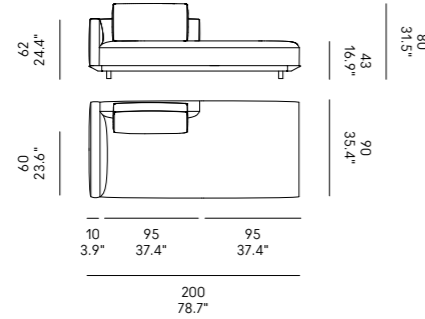

PROMEMORIA / REMINDER / RAPPEL / ERINNERUNG / RECORDATORIO

IT — Nell'ordine indicare il colore del telaio di alluminio
EN — When ordering, specify the color of the aluminium frame
FR — Dans la commande, indiquer la couleur du cadre en aluminium
DE — Bei der Bestellung ist die Farbe des Aluminiumrahmens anzugeben
ES — Al hacer el pedido, especifique el color del marco de aluminio

View
frame
colors

O SX

profondità
depth
profondeur
Tiefe
profundidad

90 cm