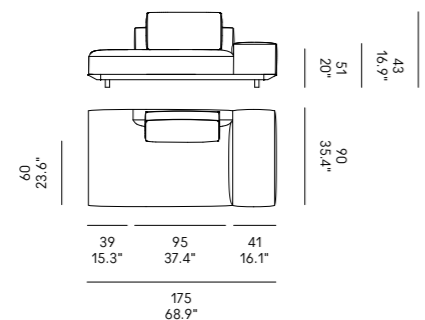

Q DX

profondità
depth
profondeur
Tiefe
profundidad

90 cm

Cuscini inclusi Cushions included Coussins inclus Inklusive Kissen Cojines incluidos	Descrizione Description Description Beschreibung Descripción	Ecopelle Faux leather Simili cuir Kunstleder Ecopiel	Tessuto Fabric Tissu Stoff Tejido					Metraggio Metreage Métrage Stoffbedarf Metraje (roll H 140 cm)	Pelle Leather Cuir Leder Cuero			Metraggio Metreage Métrage Stoffbedarf Metraje (m²)
			C.O.M. Client's Own Material	Basic	Superior	Top	Exclusive		C.O.L. Client's Own Leather	Major	Luxury	
1x cm 85x40	Terminale Angolare Corner end element Terminal Angulaire Ecke Abschlusselement Terminal Angular	A0041	B0041	C0041	D0041	E0041	F0041	m 9,5	G0041	H0041	K0041	m² 17,8
	fodera di ricambio spare cover housses de rechangé erstzbezug funda de repuesto	A0042	B0042	C0042	D0042	E0042	F0042	m 9,5	G0042	H0042	K0042	m² 17,8
1x cm 85x40	Terminale Centrale Central end element Terminal Central Zentral Abschlusselement Terminal Central	A0043	B0043	C0043	D0043	E0043	F0043	m 8,2	G0043	H0043	K0043	m² 15,2
	fodera di ricambio spare cover housses de rechangé erstzbezug funda de repuesto	A0044	B0044	C0044	D0044	E0044	F0044	m 8,2	G0044	H0044	K0044	m² 15,2
1x cm 85x40	Terminale Centrale Central end element Terminal Central Zentral Abschlusselement Terminal Central	A0045	B0045	C0045	D0045	E0045	F0045	m 8,2	G0045	H0045	K0045	m² 15,2
	fodera di ricambio spare cover housses de rechangé erstzbezug funda de repuesto	A0046	B0046	C0046	D0046	E0046	F0046	m 8,2	G0046	H0046	K0046	m² 15,2
1x cm 85x40	Terminale End element Terminal Abschlusselement Terminal	A0047	B0047	C0047	D0047	E0047	F0047	m 8,3	G0047	H0047	K0047	m² 15,5
	fodera di ricambio spare cover housses de rechangé erstzbezug funda de repuesto	A0048	B0048	C0048	D0048	E0048	F0048	m 8,3	G0048	H0048	K0048	m² 15,5