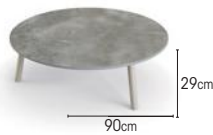

# RONDA

**FRAME** powder coated aluminium  
alu charcoal mat  
alu white mat  
alu sand mat  
teak

**TABLE TOPS**  
ceramic palladium grey  
ceramic chianca  
teak

**ITEMS**  
side table

charcoal	ceramic palladium grey	01-007622
charcoal	ceramic chianca	01-007623
white	ceramic palladium grey	01-007628
white	ceramic chianca	01-007629
sand	ceramic palladium grey	01-007587
sand	ceramic chianca	01-007588
teak	ceramic palladium grey	01-007402
teak	ceramic chianca	01-007521
teak	teak	01-007847

coffee table

charcoal	ceramic palladium grey	01-007624
charcoal	ceramic chianca	01-007625
white	ceramic palladium grey	01-007630
white	ceramic chianca	01-007631
sand	ceramic palladium grey	01-007589
sand	ceramic chianca	01-007590
teak	ceramic palladium grey	01-007403
teak	ceramic chianca	01-007522
teak	teak	01-007848