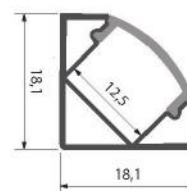

PERFIL LED ESQUINERO 18,1X18,1MM

	PLATA	BLANCO MATE	NEGRO MATE	DIFUSOR 2M	L516-2-2
KIT	L516-PL	L516-BM	L516-NM	DIFUSOR 6M	-
PERFIL	L516-1-PL	L516-1-BM	L516-1-NM	GRAPA	L516-5
TAPA	L516-3-PL	L516-3-BM	L516-3-NM