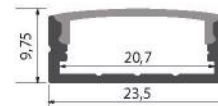

PERFIL LED DE SUPERFICIE ANCHO 23,5X9,75mm

	PLATA	BLANCO MATE	NEGRO MATE	DIFUSOR 2M	L518-2-2
KIT	L518-PL	L518-BM	L518-NM	DIFUSOR 6M	L518-2-6
PERFIL	L518-1-PL	L518-1-BM	L518-1-NM	DIFUSOR 6M	L518-5
TAPA	L518-3-PL	L518-3-BM	L518-3-NM