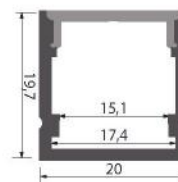

PERFIL LED DE SUPERFICIE 20X20mm

	PLATA	BLANCO MATE	NEGRO MATE	DIFUSOR 2M	L2020-2-2
KIT	L2020-PL	L2020-BM	L2020-NM	DIFUSOR 6M	L2020-2-6
PERFIL	L2020-1-PL	L2020-1-BM	L2020-1-NM	GRAPA	L2020-5
TAPA	L2020-3-PL	L2020-3-BM	L2020-3-NM