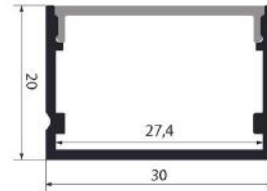

PERFIL LED DE SUPERFICIE 30X20mm