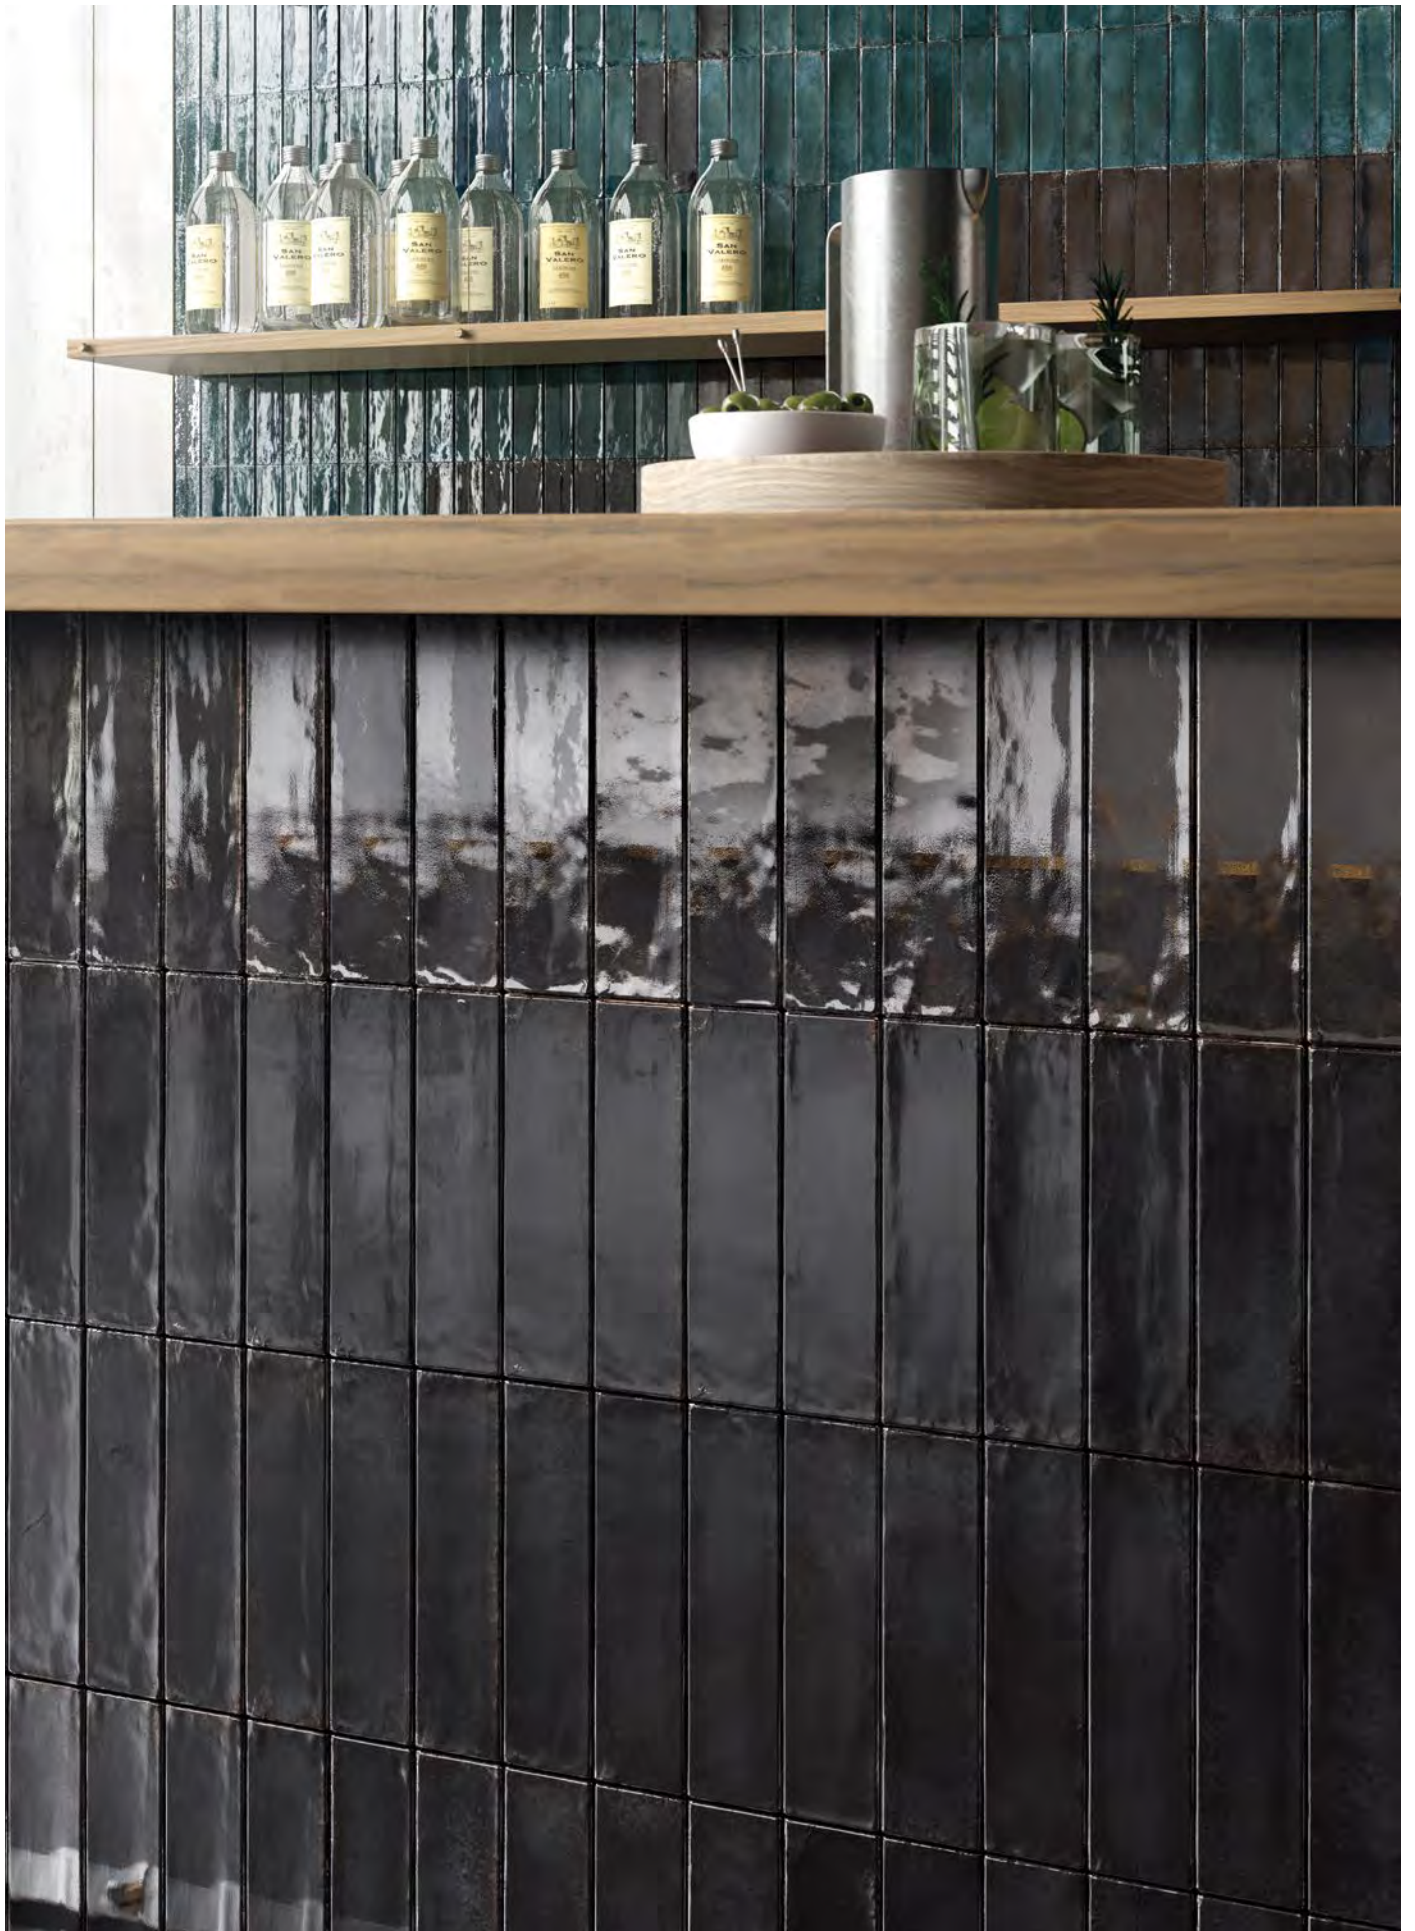

Metalbrick
Black Lux - Blue Lux
Green Lux - Grey Lux
6x24 - 2^{3/8} x 9^{7/16}"