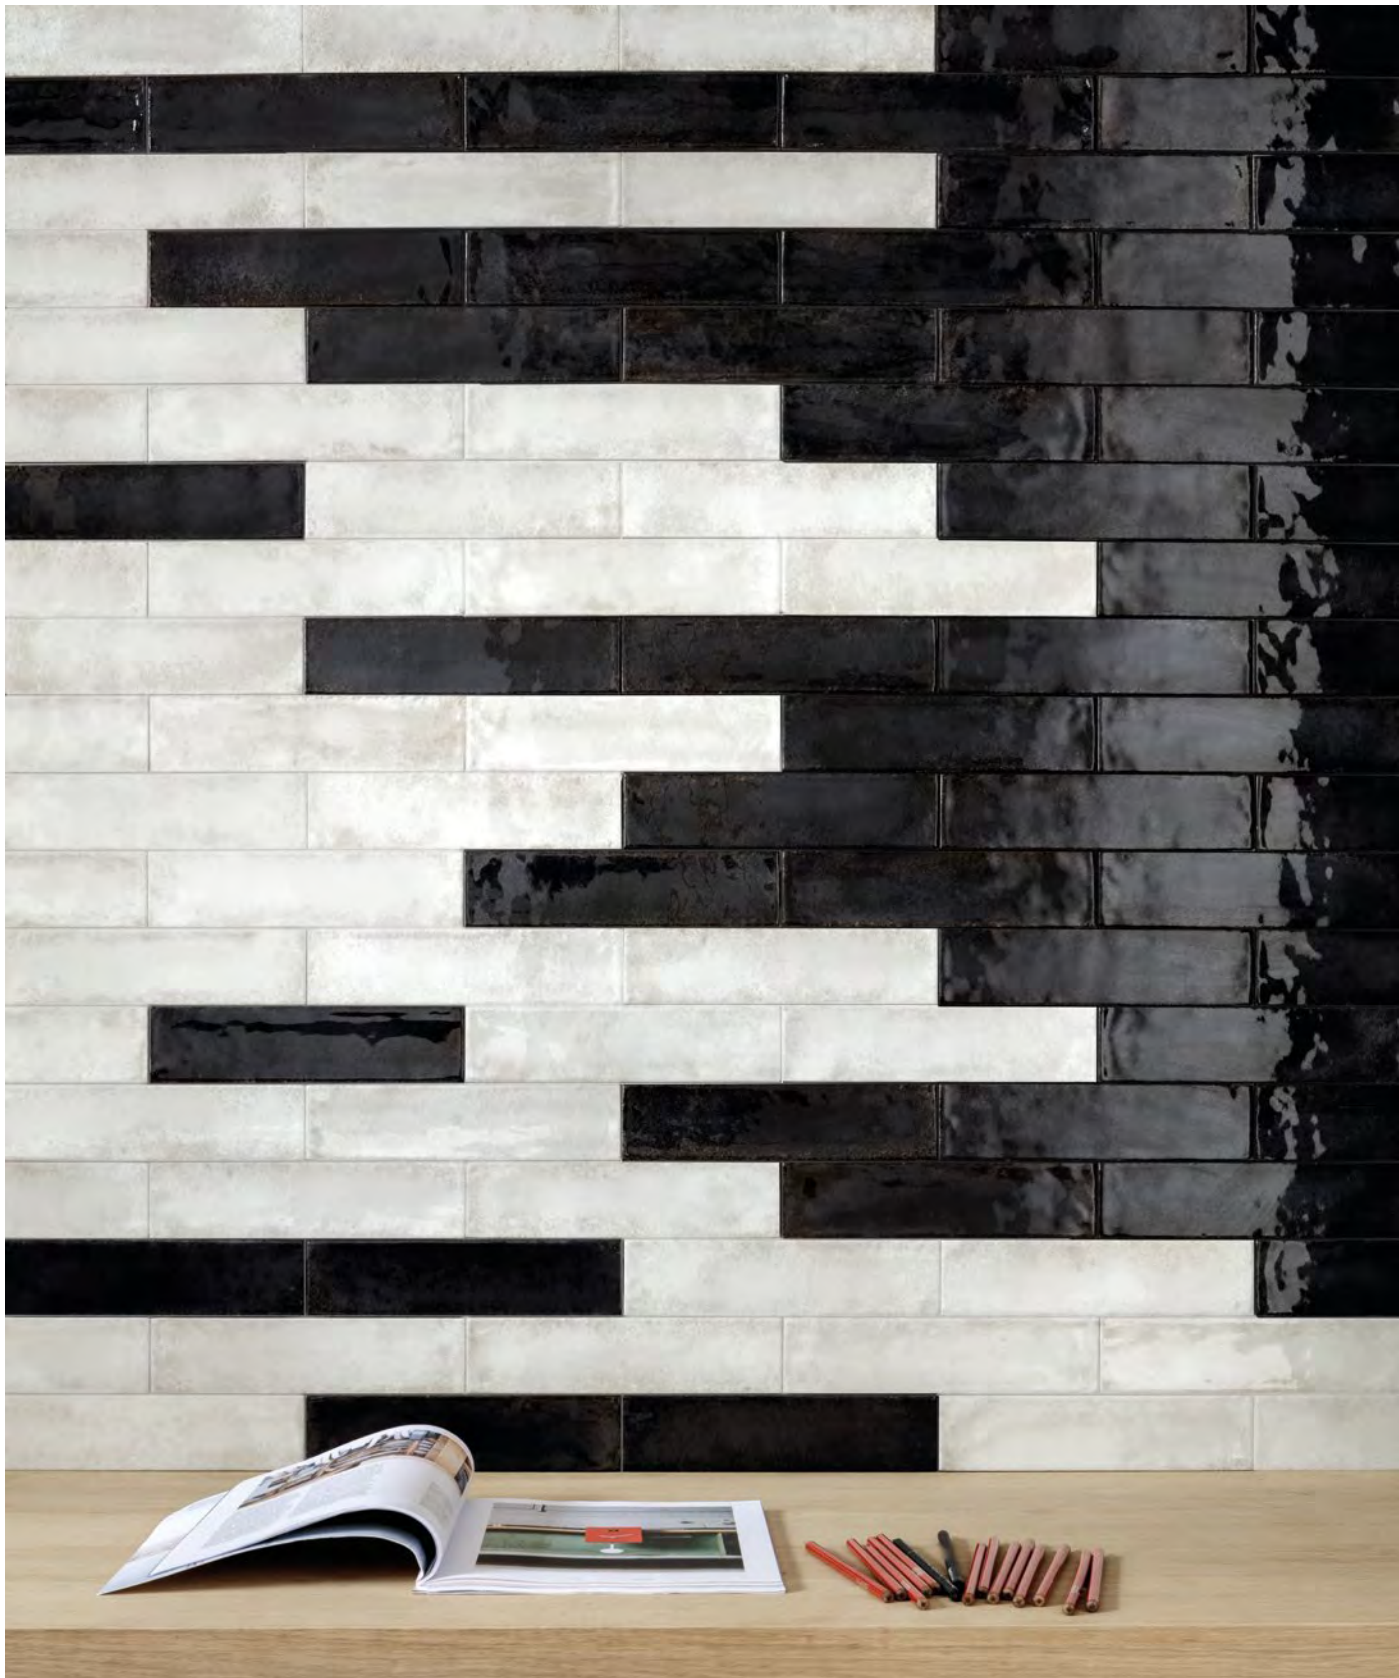

METAL BRICK

Metalbrick
White Lux - Black Lux
6x24 - 2³/₈" x 9⁷/₁₆"

Dark
60x120 - 23⁵/₈" x 47¹/₄"