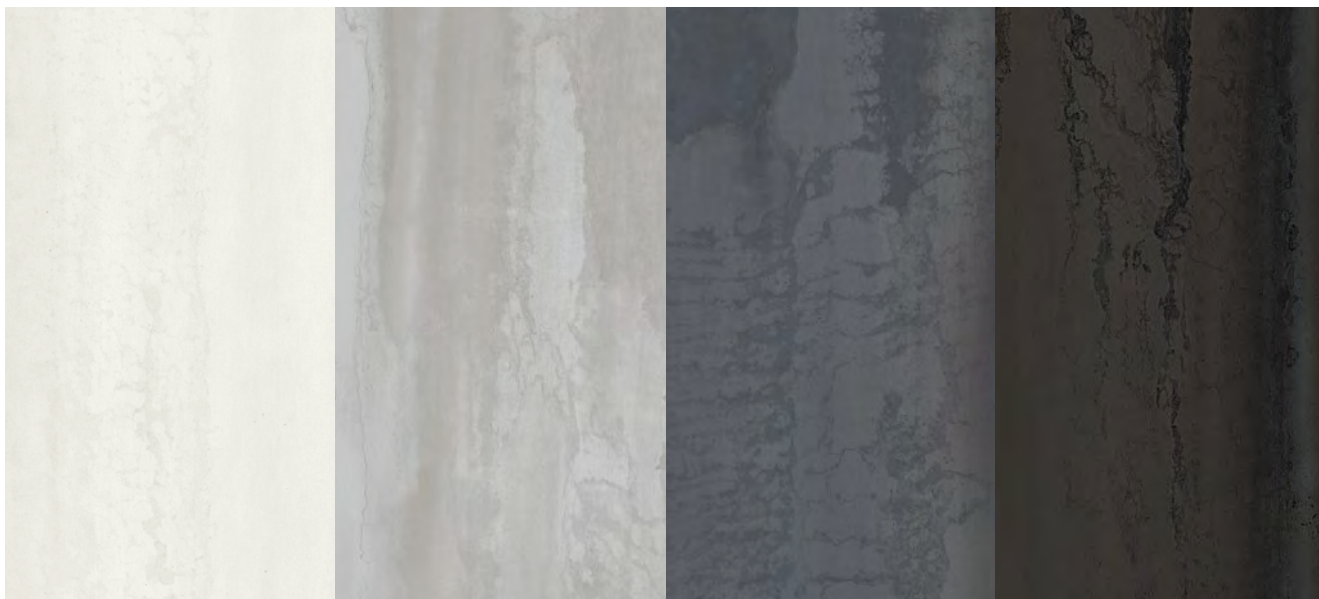

COLORI/FORMATI

COLOURS/SIZES - COULEURS/FORMATS - FARBEN/FORMATE - COLORES/TAMAÑOS - ЦВЕТА/ФОРМАТЫ

Steel White

Steel

Calamine

Dark

120x278 - 47^{1/4}"x109^{7/16}"

- EJ9N Steel White Nat. Rett. ● T99
- EJ9P Steel Nat. Rett. ● T99
- EJ9Q Calamine Nat. Rett. ● T99
- EJ9R Dark Nat. Rett. ● T99

5 patterns