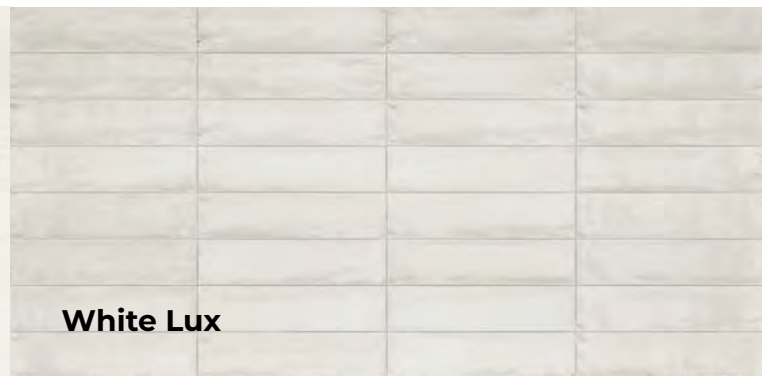

Il Brick è disponibile in cinque colorazioni differenti - White, Grey, Blue, Green e Black - in palette con le nuance delle grandi lastre Metallica.

Metallica is the new, eclectic collection by Viva: an assortment of large slabs and bricks with all the iridescent daring of metal. The iridescence of mill scale gives the surface a tactile appeal, shaping the light to convey the ever-changing colour effect of the metal sheet. The metallic effect, in four colours, generates interplays of light and exquisite reflected glints, ideal for defining modern interiors and for avant-garde architectural projects. Metal sheds the chilly image that once restricted it to the industrial mood to enter the eclectic world of living-spaces, designing their character with the aid of iridescent streaks, opalescent gleams and sophisticated colours, from black to slate grey, steel and white. The collection's eclecticism reaches its peak with MetalBrick, the 6x24 size tile inspired by the Raku technique, designed for use in high-impact combinations, and amplifying the collection's metallic characteristics and iridescent gleams. The Brick is available in five different colours - White, Grey, Blue, Green and Black - which match the shades of the Metallica large slabs.

colori

colours - couleurs - farben - colores - цвета

METALLICA

Steel White

Steel

Calamine

Dark

METALBRICK