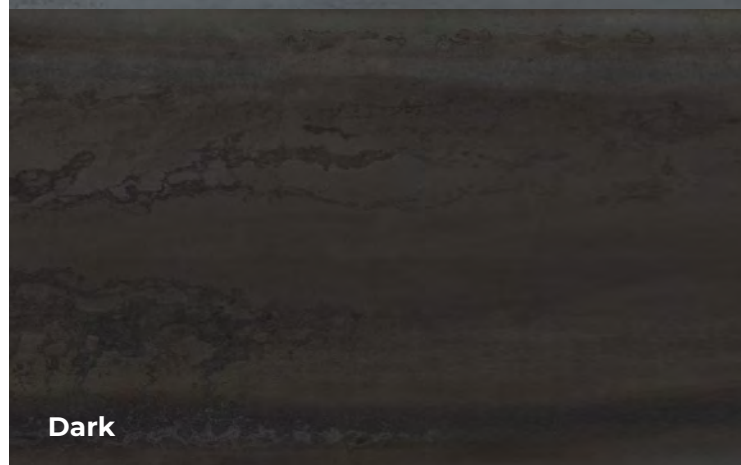

Il Brick è disponibile in cinque colorazioni differenti - White, Grey, Blue, Green e Black - in palette con le nuance delle grandi lastre Metallica.

Metallica is the new, eclectic collection by Viva: an assortment of large slabs and bricks with all the iridescent daring of metal. The iridescence of mill scale gives the surface a tactile appeal, shaping the light to convey the ever-changing colour effect of the metal sheet. The metallic effect, in four colours, generates interplays of light and exquisite reflected glints, ideal for defining modern interiors and for avant-garde architectural projects. Metal sheds the chilly image that once restricted it to the industrial mood to enter the eclectic world of living-spaces, designing their character with the aid of iridescent streaks, opalescent gleams and sophisticated colours, from black to slate grey, steel and white. The collection's eclecticism reaches its peak with MetalBrick, the 6x24 size tile inspired by the Raku technique, designed for use in high-impact combinations, and amplifying the collection's metallic characteristics and iridescent gleams. The Brick is available in five different colours - White, Grey, Blue, Green and Black - which match the shades of the Metallica large slabs.

colori

colours - couleurs - farben - colores - цвета

METALLICA

Steel White

Steel

Calamine

Dark

METALBRICK