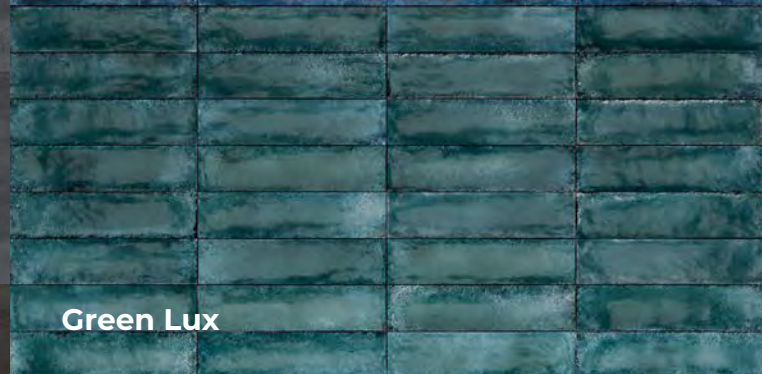

colori

colours - couleurs - farben - colores - цвета

METALLICA

METALBRICK

Blue Lux