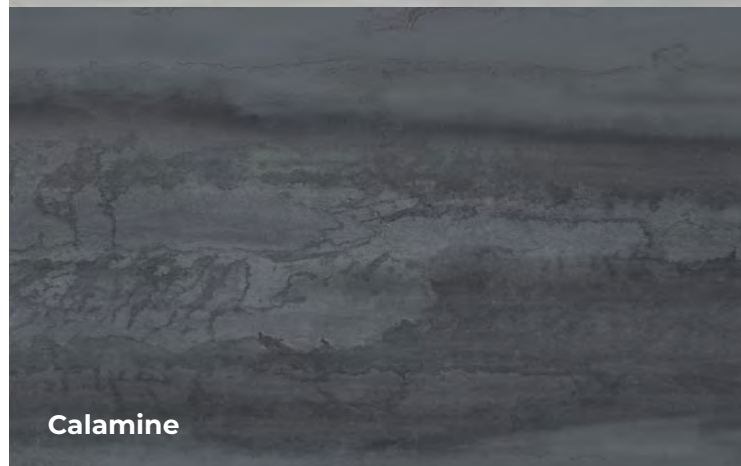

Il Brick è disponibile in cinque colorazioni differenti - White, Grey, Blue, Green e Black - in palette con le nuance delle grandi lastre Metallica.

Metallica is the new, eclectic collection by Viva: an assortment of large slabs and bricks with all the iridescent daring of metal. The iridescence of mill scale gives the surface a tactile appeal, shaping the light to convey the ever-changing colour effect of the metal sheet. The metallic effect, in four colours, generates interplays of light and exquisite reflected glints, ideal for defining modern interiors and for avant-garde architectural projects. Metal sheds the chilly image that once restricted it to the industrial mood to enter the eclectic world of living-spaces, designing their character with the aid of iridescent streaks, opalescent gleams and sophisticated colours, from black to slate grey, steel and white. The collection's eclecticism reaches its peak with MetalBrick, the 6x24 size tile inspired by the Raku technique, designed for use in high-impact combinations, and amplifying the collection's metallic characteristics and iridescent gleams. The Brick is available in five different colours - White, Grey, Blue, Green and Black - which match the shades of the Metallica large slabs.

colori

colours - couleurs - farben - colores - цвета

METALLICA

Steel White

Steel

Calamine

Dark

METALBRICK