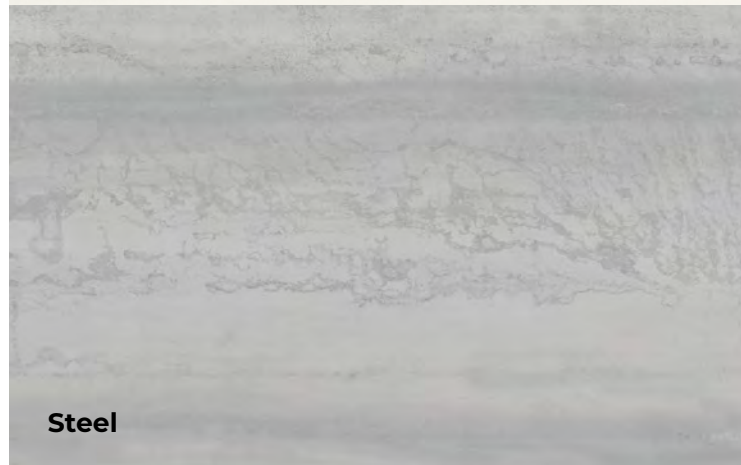

Steel White