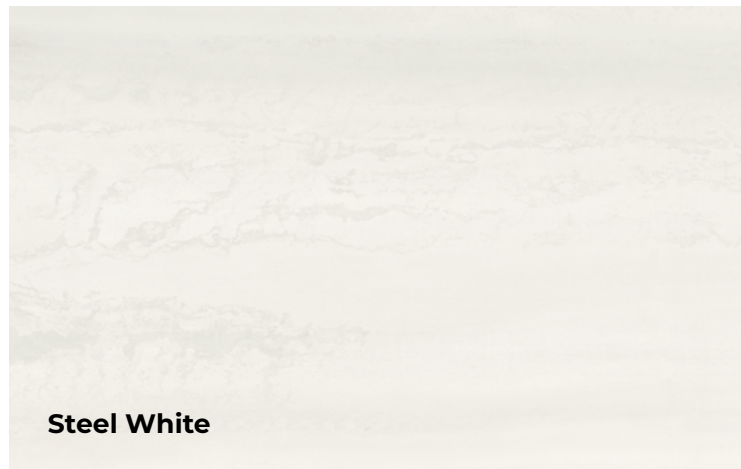

colori

colours - couleurs - farben - colores - цвета

METALLICA