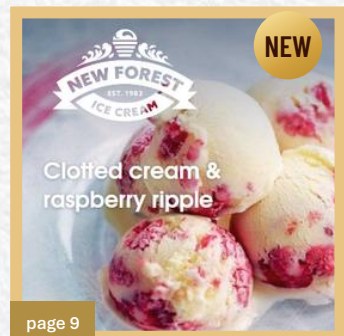

Magnum Signature
Peach

Cornetto
Chocolate & Hazelnuts

Ben & Jerry
Cookie Dough Sandwich

Calippo
Strawberry

New Forest Ice Cream
Clotted Cream & Raspberry

IMPULSE SINGLES

IMPULSE SINGLES

Code	Description	Pack Size	Items Per Case	RRP
MAGNUM				
710128	MAGNUM CLASSIC	110ml	20	£2.50
710125	MAGNUM WHITE	110ml	20	£2.50
710123	MAGNUM ALMOND	100ml	20	£2.50
710213	MAGNUM MINT	100ml	20	£2.50
712424	MAGNUM BILLIONNAIRE	85ml	20	£2.50
711494	MAGNUM DOUBLE CARAMEL	85ml	20	£2.50
714600	MAGNUM EUPHORIA	85ml	20	£2.50
715497	MAGNUM VEGAN ALMOND	85ml	20	£2.50
716221	MAGNUM PISTACHIO - NEW	85ml	20	£2.50
716222	MAGNUM PEACH - NEW	85ml	20	£2.50