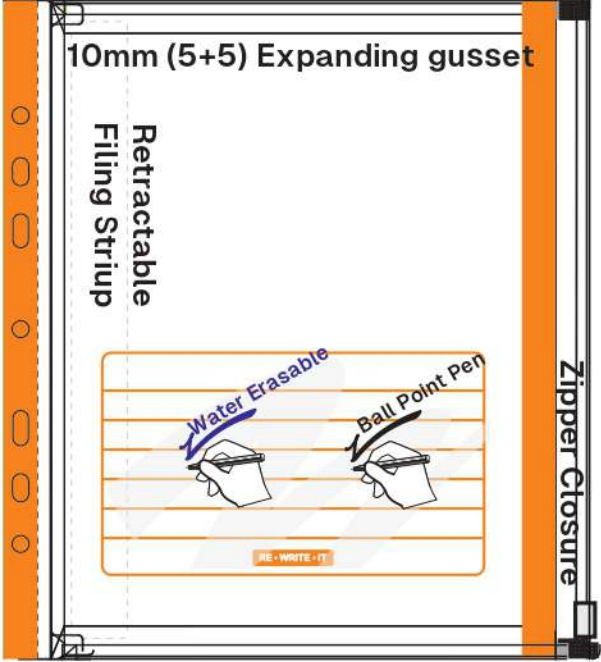

RE • WRITE • IT

The 2in1 PP Eco Reusable Corner Folders / Pockets

RE • WRITE • IT

RE • WRITE • IT

The 2in1 PP Eco Reusable Zipper Folders / Pockets

A4 Size

A5 Size

RE • WRITE • IT