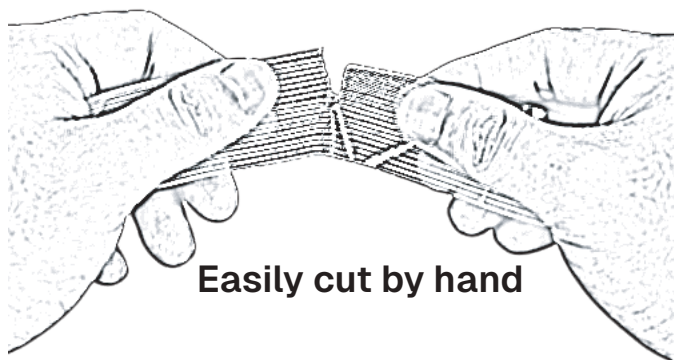

CLEAR, SIZE 25x25MM

**Ideal to stick small light objects, posters, etc ...
Can be used on structre walls & flat surfaces.
Maximum loading weight: 1kg**

ACRYLIC GRIDS ROLL

The Removable & Washable Super Strong Adhesive Roll

**Peel It, Stick It,
Remove It, Reuse It**

Wash to renew adhesive
power when dirty

Use on all kinds of surfaces

Remove clear protective film
before use

CLEAR, SIZE 20MMx1MMx5MT

Easily cut by hand

**Ideal to stick small light objects, posters, etc ...
Can be used on structre walls & flat surfaces.
Maximum loading weight: 1kg**