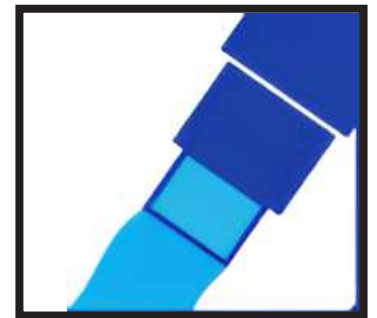

Before use, cover the cap and shake the pen. Press the tip to release the air (1st time only). Press the tip down continuously until the glue goes out.

Do not squeeze the tip of the pen during gluing.

To start the glue pen, push the tip down several times until the glue soaks the whole tip. If the glue comes in contact with skin, wash with soap and water or alcohol.