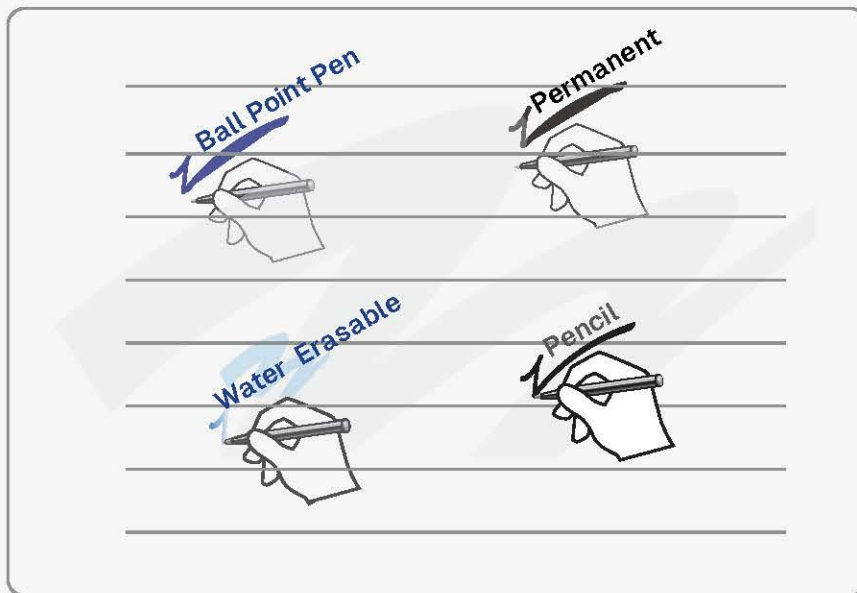

Set of 6 Index Folders 1-6

Reusable

Recyclable

RE • WRITE • IT