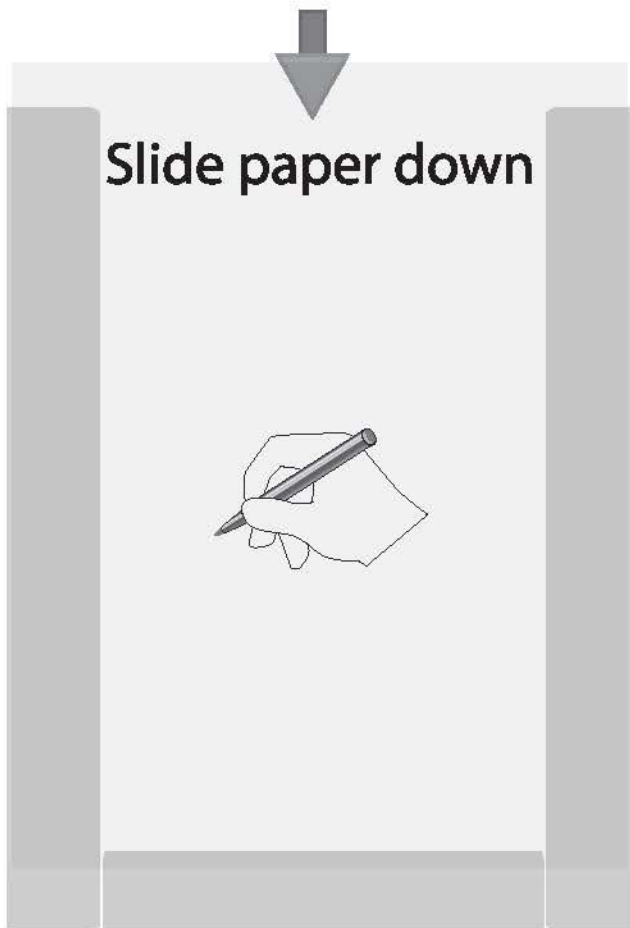

Landscape or Portrait Use

Photo or Document Display: A4, A3, A5, A6, Photos
Display Board with protective glass & easy insert

One hand action

Photo or Document Display

RE • WRITE • IT

RE • STICK • IT

Dry Erasable

Water Erasable Markers

Rewritable

Washable

Removable, washable rear side adhesive strip

Reusable

Removable

Solo'Slide

The New & Entirely Reusable Solo'Slide Board

Document or Photo Display: A4, A3, A5, A6 available
Sliding Board with easy insert

Without pen holder

With pen holder

Info Board, Display Board,
Notice board, Sign Board

Washable

RE·STICK·IT

Removable

Magnetic Strips