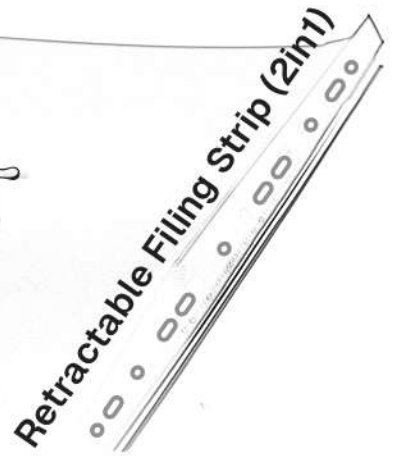

RE • WRITE • IT