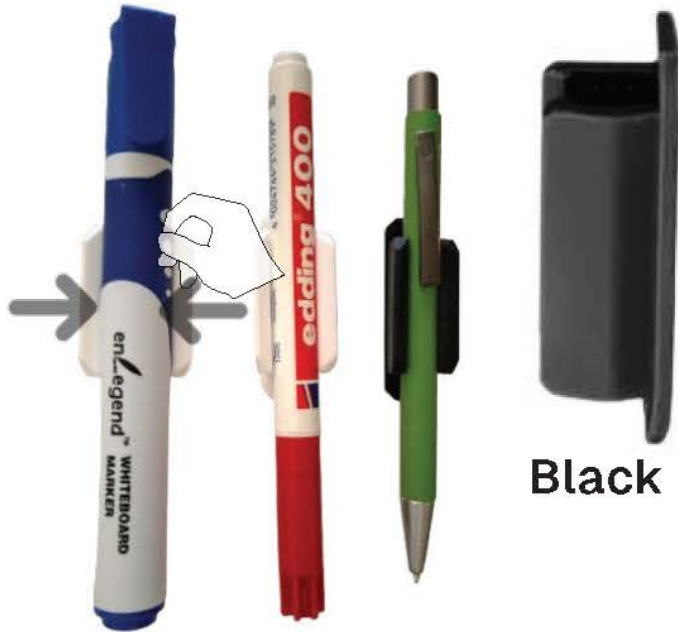

CLEAR, SIZE 25x25MM

**Ideal to stick small light objects, posters, etc ...
Can be used on structre walls & flat surfaces.
Maximum loading weight: 1kg**

ACRYLIC GRIDS ROLL

The Removable & Washable Super Strong Adhesive Roll

**Peel It, Stick It,
Remove It, Reuse It**

Wash to renew adhesive
power when dirty

Use on all kinds of surfaces

Remove clear protective film
before use

CLEAR, SIZE 20MMx1MMx5MT

Easily cut by hand

**Ideal to stick small light objects, posters, etc ...
Can be used on structre walls & flat surfaces.
Maximum loading weight: 1kg**

Stylo'Fix™

The Removable, Washable & Reusable Silicone Multi Holder

Pen, Pencil & Marker Holder

Black

White

Tool Holder

Squeeze to adjust the holder to the marker's size or object to hold

Car Dashboard

PC Screen

Fridge

Whiteboard

Flexible & Adjustable Silicone basis

Strong Removable, Washable & Reusable Adhesive Backing

Will hold different sizes of pens, markers, jumbo markers, tools. (horizontally and vertically)