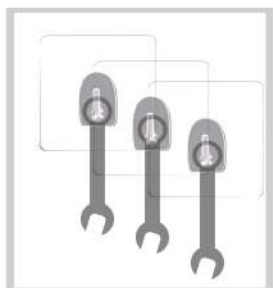

Workshop

Maximum weight load: 5kgs
Can be used on all kinds of surfaces