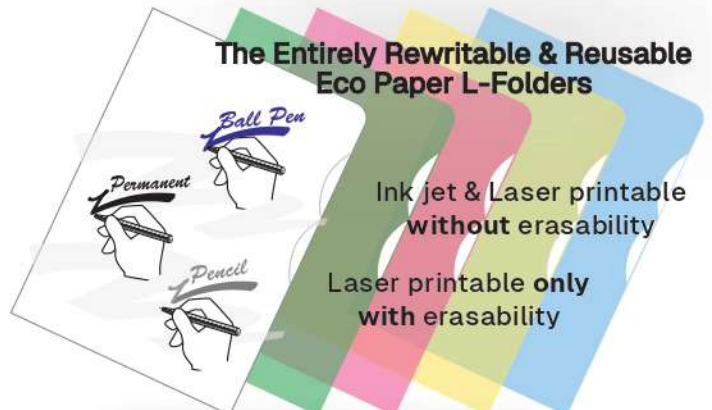

Squeeze to adjust the holder to the marker's size or object to hold

FOLD-IN'NOTES™

The New Foldable & Restickable Dual Notes

Simply fold the strip to change writing side

The Entirely Rewritable & Reusable Eco Paper L-Folders