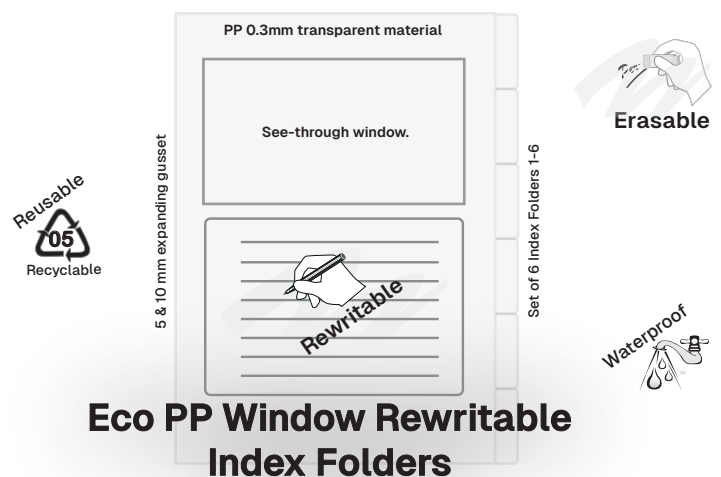

Strong removable glue

Reusable Solo'Slide Board

POWER'HOOK™

The New & Entirely
Reusable Powerful Hook Clip

Maximum weight load: 5 kgs
Can be used on all kinds of surfaces

Removable

Eco PP Window Rewritable Index Folders