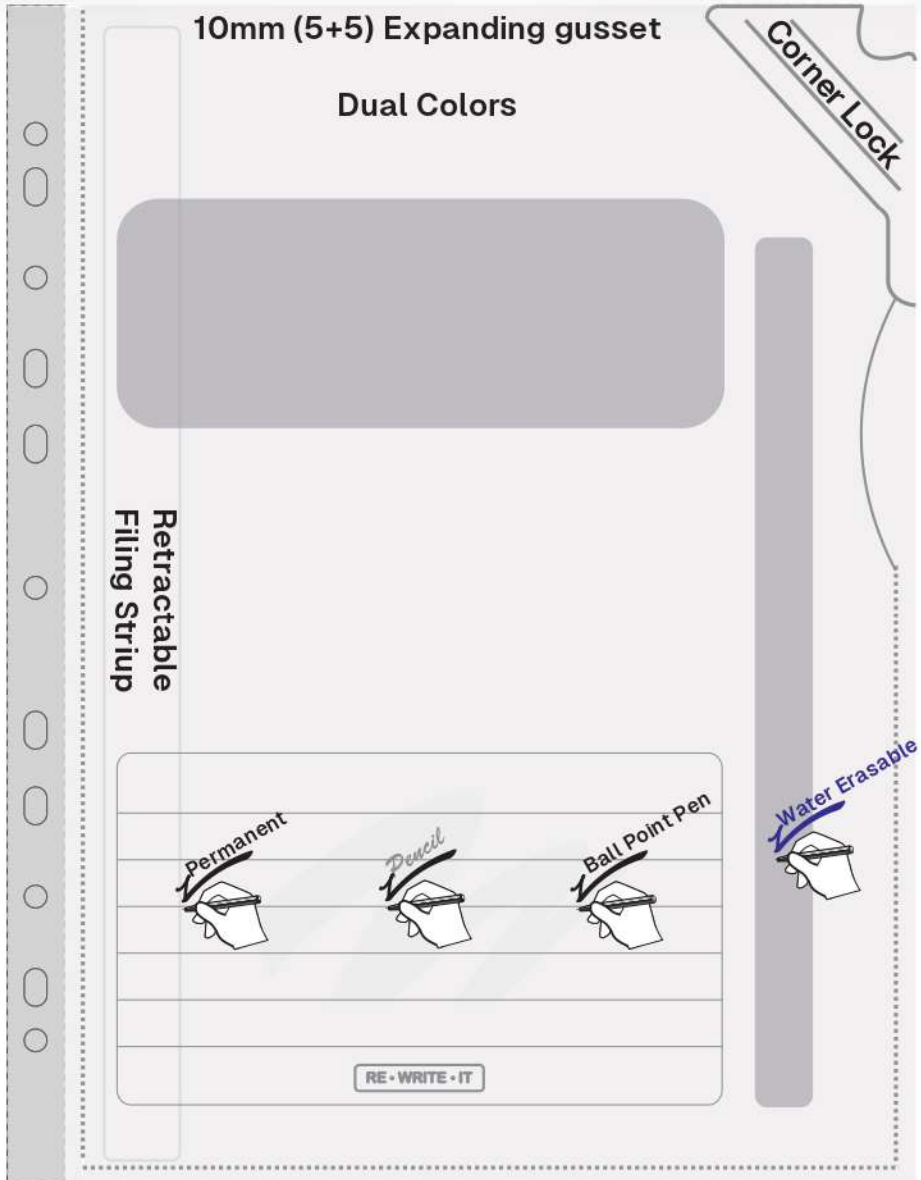

RE • WRITE • IT

The 2in1 PP Eco Reusable Corner Folders / Pockets

RE • WRITE • IT

RE • WRITE • IT

The 2in1 PP Eco Reusable Zipper Folders / Pockets

A4 Size

A5 Size

RE • WRITE • IT