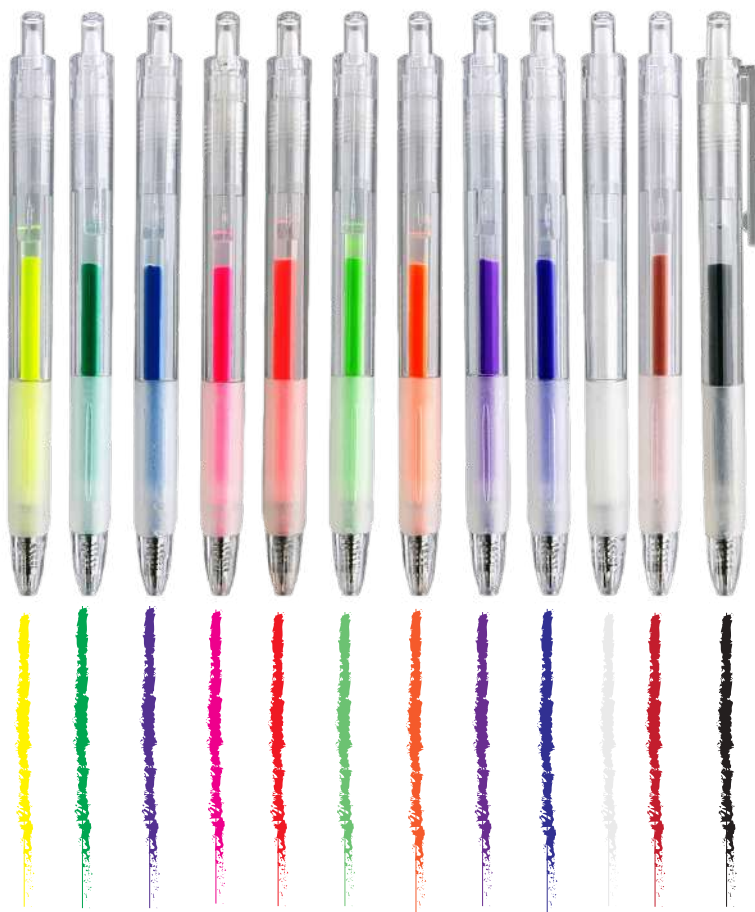

USE ON:

Glass, Window, Plastic, Metal, Porcelain, Ceramic,
Chalkboard, LED Board, Whiteboard & Erase.

Write and Draw on Paper & Cardboard.

2. Press the tip vertically several times until the ink begins to flow.

3. Press the tip and release.
Repeat until the tip is filled with ink.

4. It's ready to write. Cover the cap tightly after use.

ACRYLIC REFILLABLE PAINT MARKERS

Retractable Clicker Type

2in1 Dry Erase & Wet Erase

Painting Effect

1mm tip, Refillable
Non-Toxic, Odorless
Smudge Free
Avoid contact with eyes

USE ON:

Glass, Window, Plastic, Metal, Porcelain, Ceramic,
Chalkboard, LED Board, Whiteboard
& ERASE.

Write and Draw on Paper & Cardboard.

Clicker

Dry Erase

Wet Erase

The New 2in1 Refillable Dual Tapes Clicker

Micro Removable Gluedots & Correction

 Micro Removable & Peelable Gluedots

White Correction Tape

**Easy
to refill**