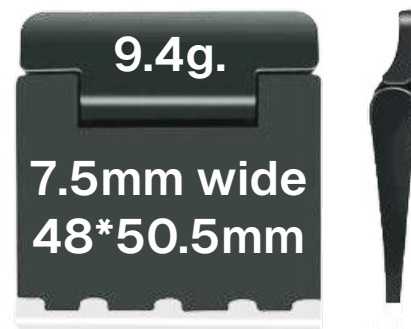

**Silicone Protection
& Scratch Resistant**