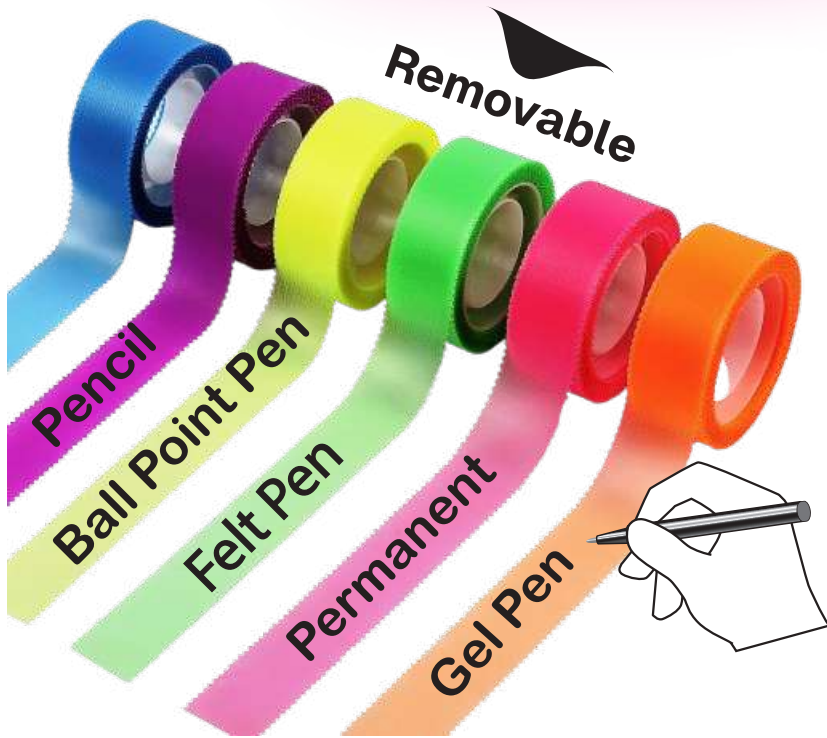

Washable

Wash to renew adhesive power when dirty

ANI'HOOK™

The New & Entirely Reusable Powerful Multi Purpose Hook Clip

Removable

Maximum weight load: 1kg
Can be used on all kinds of surfaces

Plastic

Plastic

Advertising

RESTICK ITtm Translucent Tapes

Removable

Easy cutting! 

Removes cleanly!

Neon yellow, pink, purple, blue, green, orange

Available sizes:

18mm x 10mt / 19mm x 10mt
18mm x 33mt / 19mm x 33mt

Dual Notes

RE•STICK•ITtm

Removable

Corner'Notes™

The Innovative Sticky Corner Notes

Strong removable special adhesive formula 

Triangle shape design will perfectly fit each corner of your documents
Can be used as info note, reminder note and color classification note
Paper Neon & Pastel colors available / PET translucent colors available