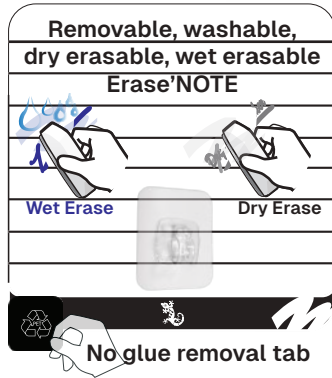

NEW PRODUCTS 2026

Stikki Note'Clip™