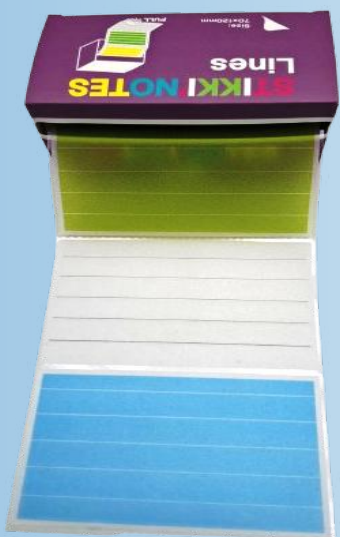

CPP Removable Adhesive

Reusable

Pull-Out Design 

1 Sticker at a time

Translucent Pearl Stickers

Leaves no residues

GluStick™

The Glue Stick Range