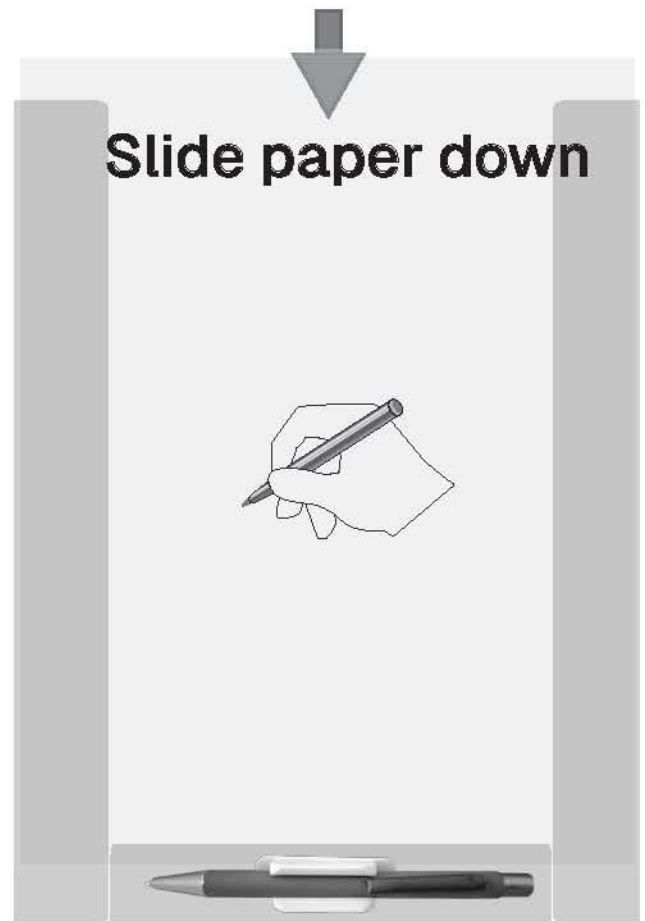

Landscape or Portrait Use

Photo or Document Display: A4, A3, A5, A6, Photos
Display Board with protective glass & easy insert

One hand action

Photo or Document Display

RE • WRITE • IT

RE • STICK • IT

Dry Erasable

Water Erasable Markers

Rewritable

Washable

Removable, washable rear side adhesive strip

Reusable

Removable

Solo'Slide

The New & Entirely Reusable Solo'Slide Board

Document or Photo Display: A4, A3, A5, A6 available
Sliding Board with easy insert

Without pen holder

With pen holder

Info Board, Display Board,
Notice board, Sign Board

Washable

RE·STICK·IT

Removable

Magnetic Strips