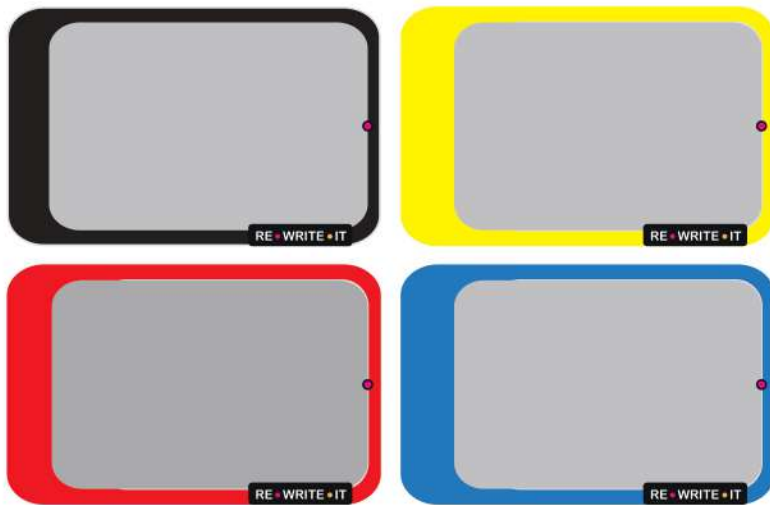

SHEET OF 4 ASSORTED LABELS, SIZE 80x125MM

1 PLASTIC PEN SUPPLIED IN EACH PACK