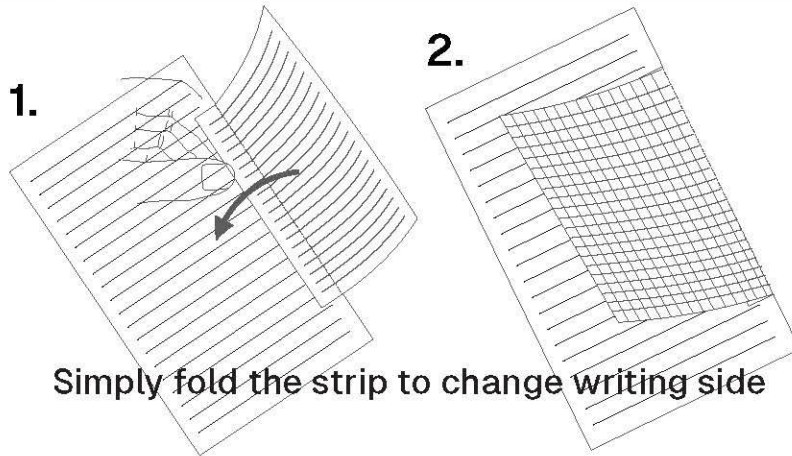

Simply fold the strip to change writing side

Foldable Strip of 20mm

Lines on front side

Use on both sides
Double-sided writing

Strong removable glue

FOLD-IN'NOTEStm

Size: 96x146mm
Pad of 20 sheets / 40 pages