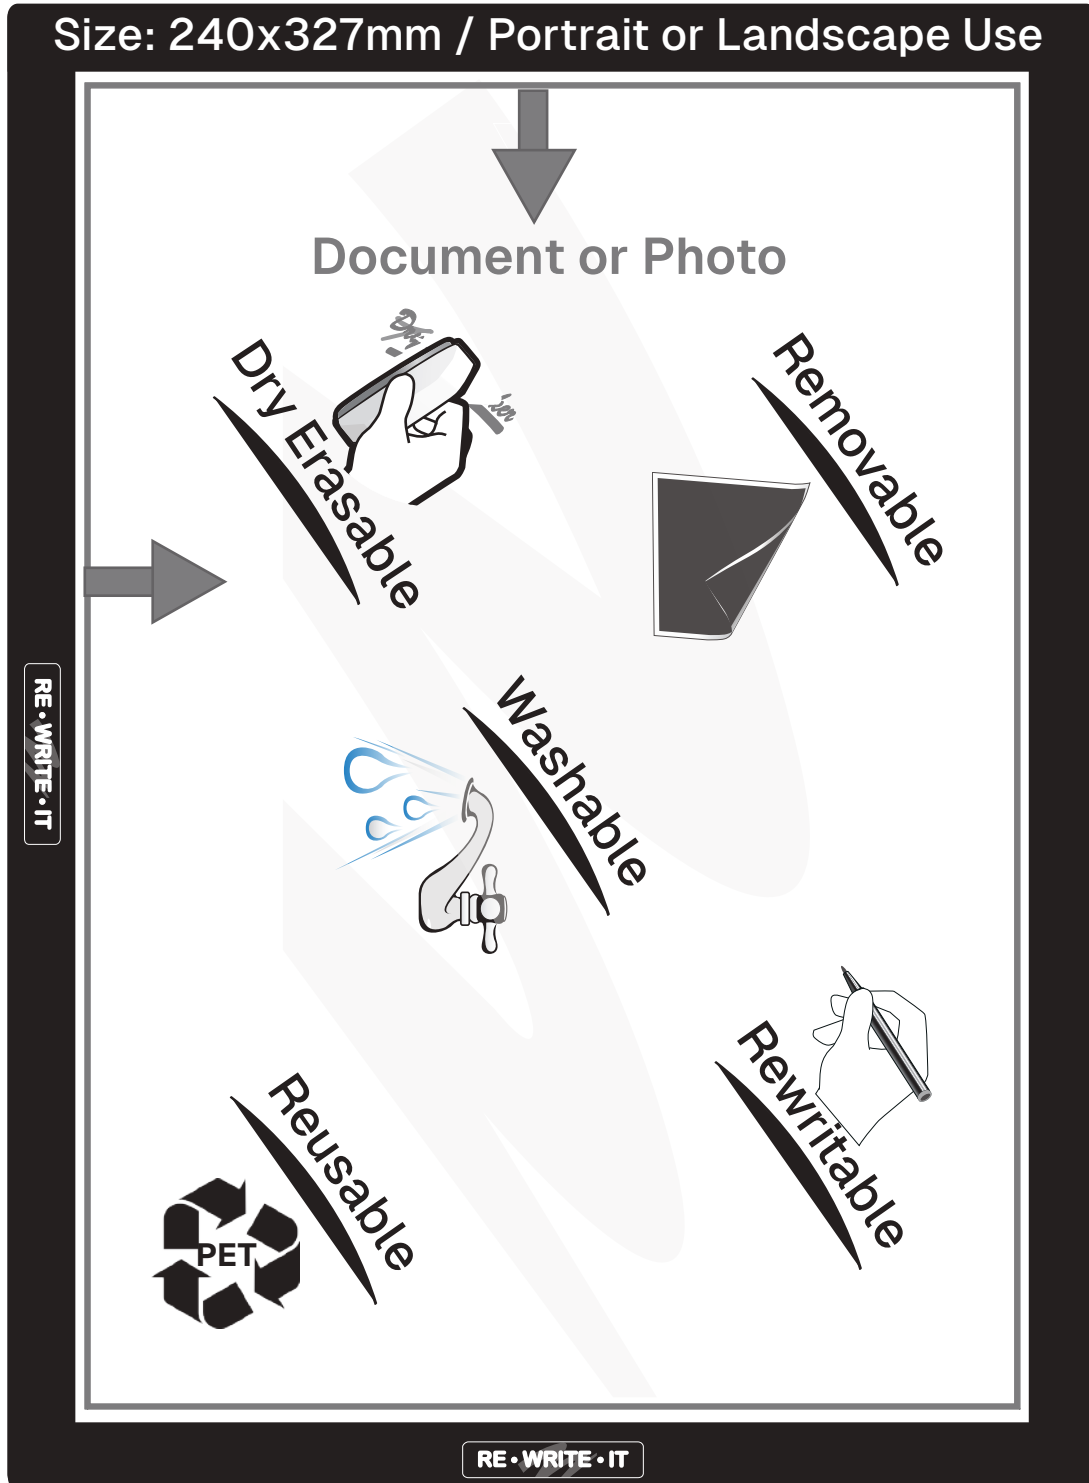

Rewritable

Removable

Info Board, Display Board,
White Board

Washable

Removable

RE·STICK·IT

Solo'Magtm

The New & Entirely Reusable Solo'Mag Slide Board

Document or Photo Display: A4, A3, A5, A6 available
Sliding Display Board with easy insert

Info Board, Display Board,
White Board

RE·STICK·IT

Outdoor SoloBoard

The Entirely Reusable Display Board

Tetris adhesive backing
Removable

Size: 240x327mm / Portrait or Landscape Use

Documents will be safely sealed and protected
for outdoor use

Corner Lock

The PP Removable & Reusable Quick Load Corner Display Pocket

Thickness: 0.2mm

Available in full transparent or with white background