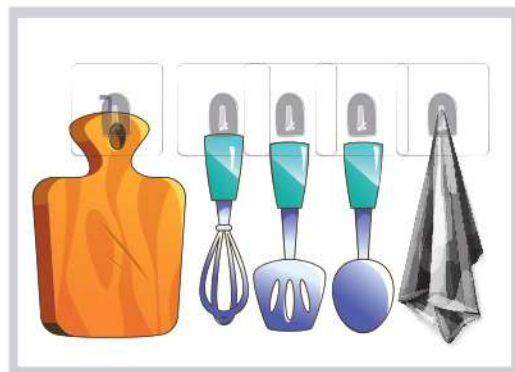

In the kitchen