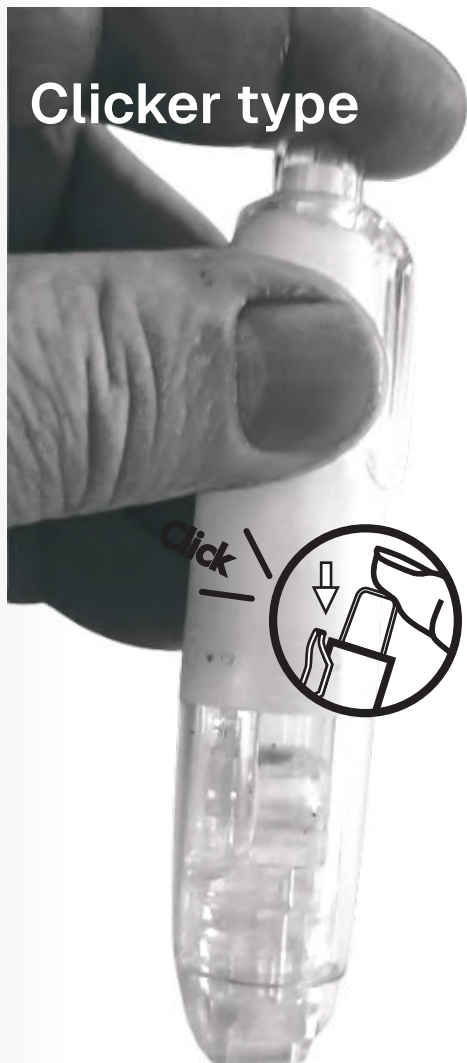

Clicker

Dry Erase

Wet Erase

The New 2in1 Refillable Dual Tapes Clicker

Micro Removable Gluedots & Correction

 Micro Removable & Peelable Gluedots

White Correction Tape

**Easy
to refill**