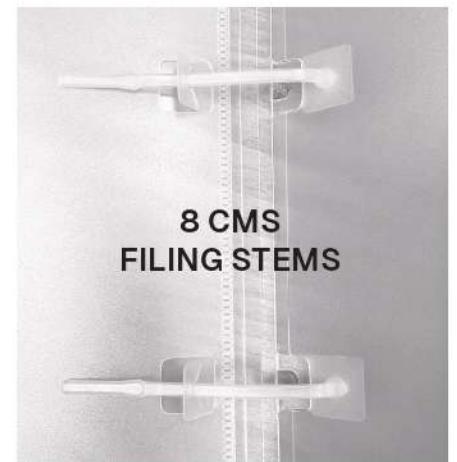

The Plus PP Folder

8 cms filing stems for your perforated documents
Flip over your documents with flat reading
Clear front side welded insert pocket
Capacity: 10mm (100 sheets) & Expandable gusset