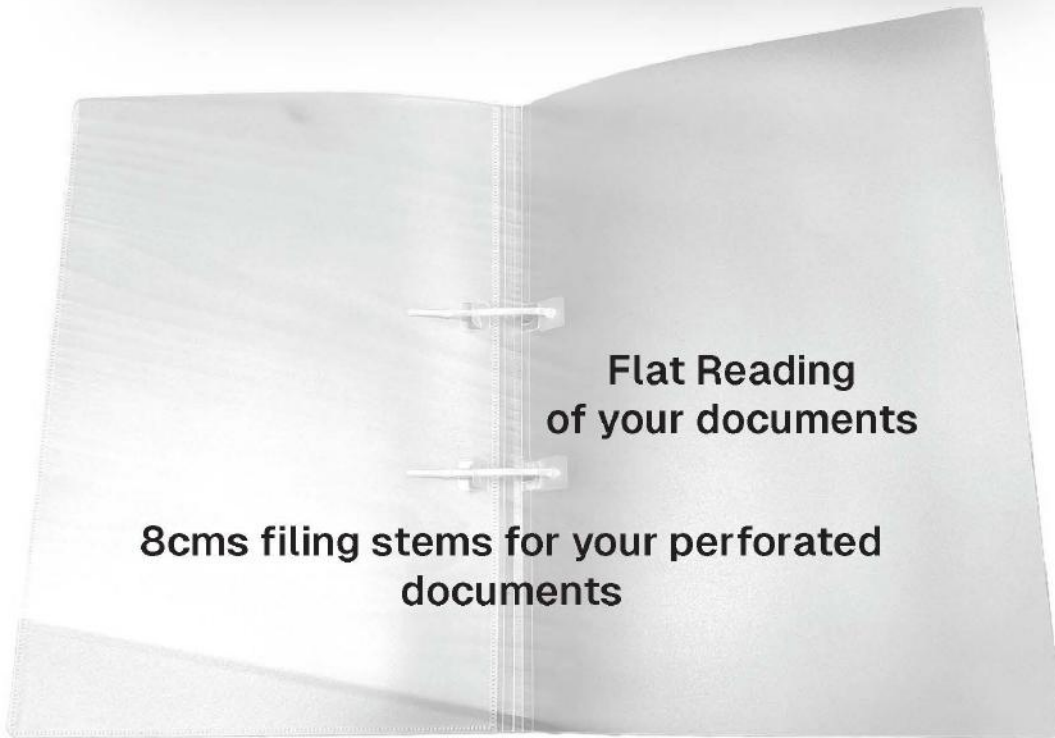

The Plus PP Folder Erasable & Rewritable

Flat Reading
of your documents

8cms filing stems for your perforated
documents