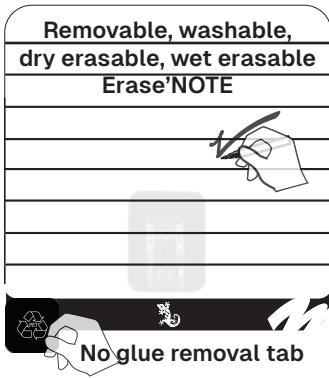

NEW PRODUCTS 2026

Stikki Note'Clip™