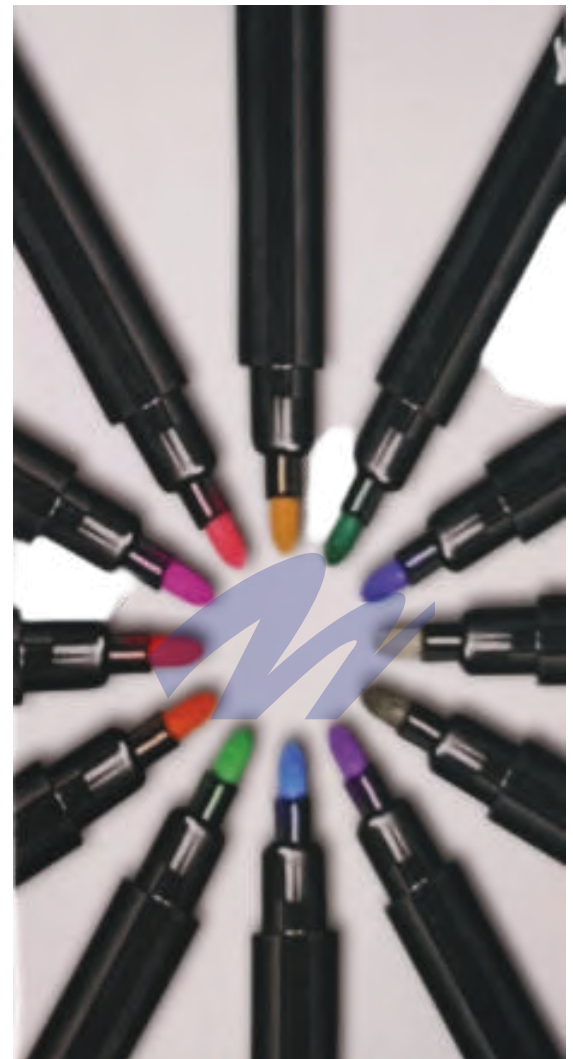

USE ON:

Glass, Window, Plastic, Metal, Porcelain, Ceramic,
Chalkboard, LED Board, Whiteboard & Erase.

Write and Draw on Paper & Cardboard.

NO PUMP ACTION REQUIRED !