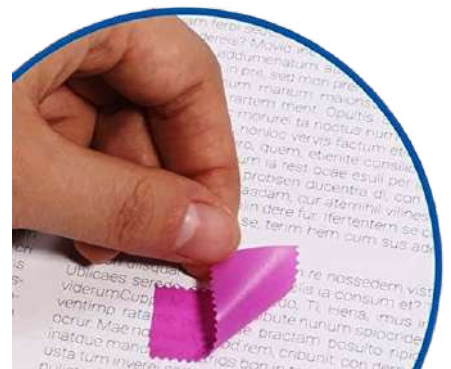

Advertising

RESTICK ITtm Translucent Tapes

Removable

Easy cutting! 

Removes cleanly!

Neon yellow, pink, purple, blue, green, orange

Available sizes:

18mm x 10mt / 19mm x 10mt
18mm x 33mt / 19mm x 33mt