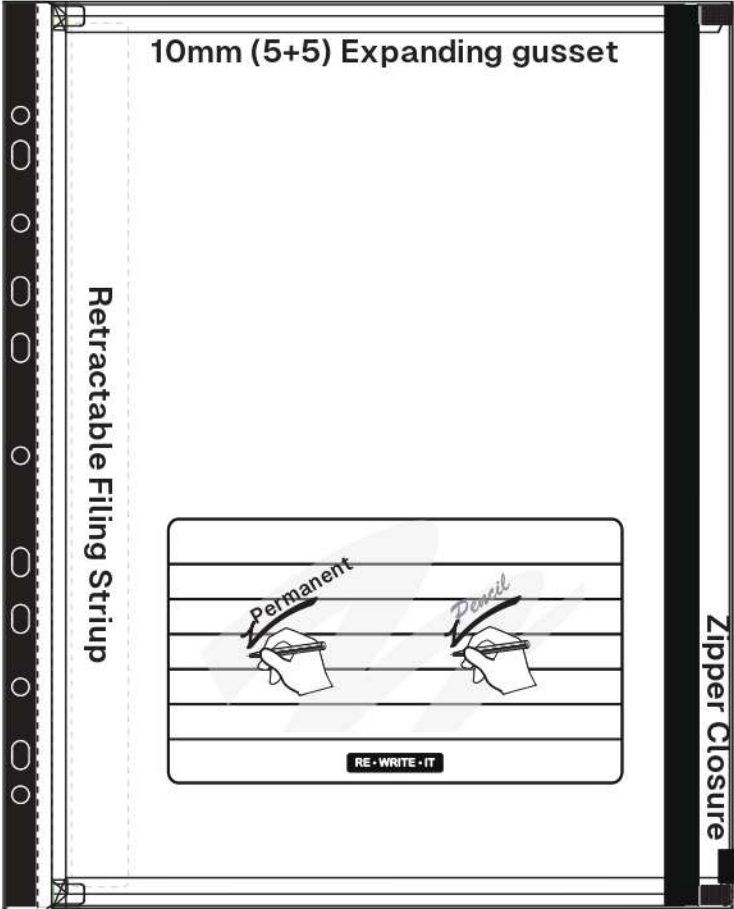

RE • WRITE • IT

The 2in1 PP Eco Reusable Corner Folders / Pockets

RE • WRITE • IT

RE • WRITE • IT

The 2in1 PP Eco Reusable Zipper Folders / Pockets

A4 Size

A5 Size

RE • WRITE • IT