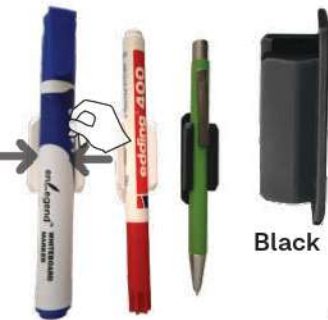

TENSE

The New Removable, Washable & Reusable Stickers

Stylo'Fix™

The Removable, Washable & Reusable Silicone Multi Holder

Pen, Pencil & Marker Holder

Black

White

Tool Holder