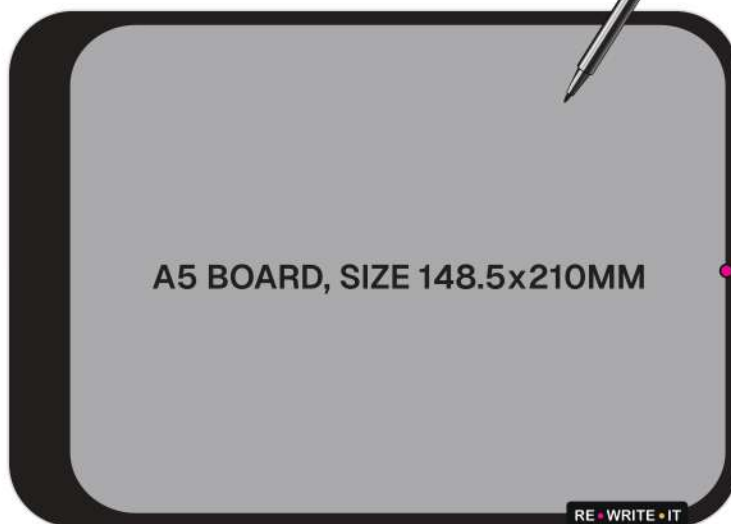

A5 BOARD, SIZE 148.5x210MM

Digi'Cards

The digital & promotional cards

Simply press your thumb for 10 to 15 seconds onto the digital button (s) in order to see the test result.

Ideal for end of year gift and promotional unique way of showing your brands, services or products