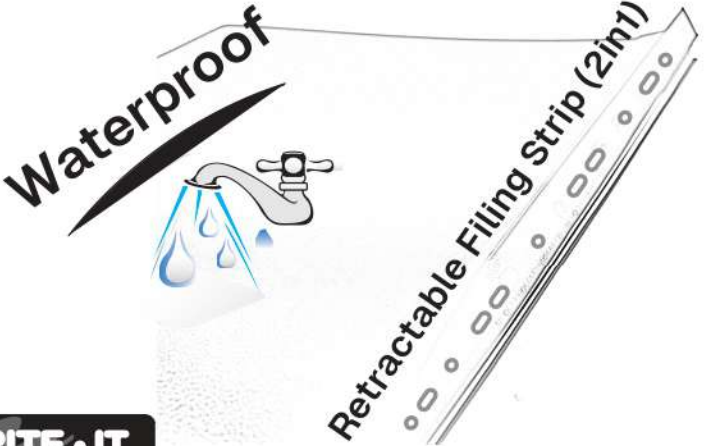

RE • WRITE • IT

The 2in1 PP Eco Reusable Corner Folders / Pockets

RE • WRITE • IT

RE • WRITE • IT

The 2in1 PP Eco Reusable Zipper Folders / Pockets

A4 Size

A5 Size

RE • WRITE • IT