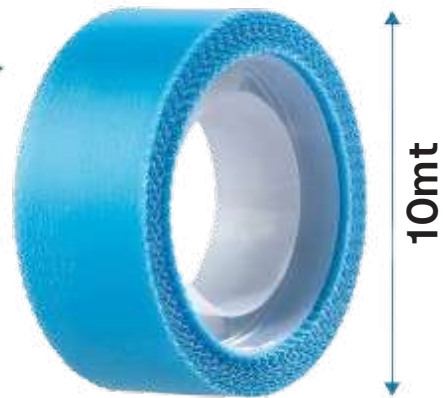

RESTICK IT^{tm} Translucent Tapes

Removable

Easy cutting!

Removes cleanly!

Neon yellow, pink, purple, blue, green, orange

Available sizes:

18mm x 10mt / 19mm x 10mt
18mm x 33mt / 19mm x 33mt

Good for highlighting!

Easy cutting!

Won't damage paper!

Use for labeling!

Repositionable!

Writable!