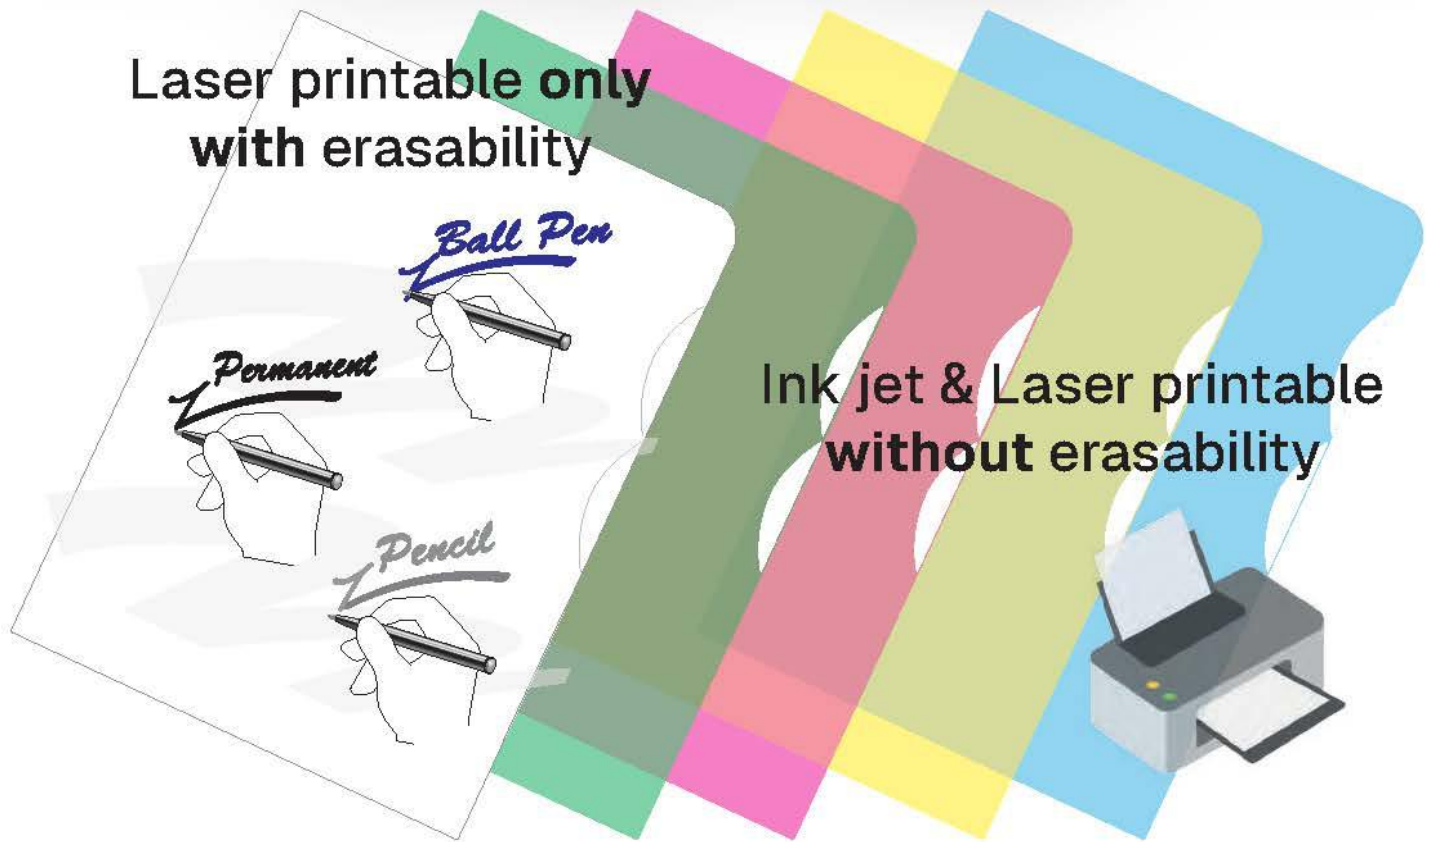

Flat Delivered with elastic closure.

Cascade View of your documents.

Close cover on rear side when in use.

Stand Up Organizer

The Entirely Rewritable & Reusable Eco Paper L-Folders

Laser printable only
with erasability