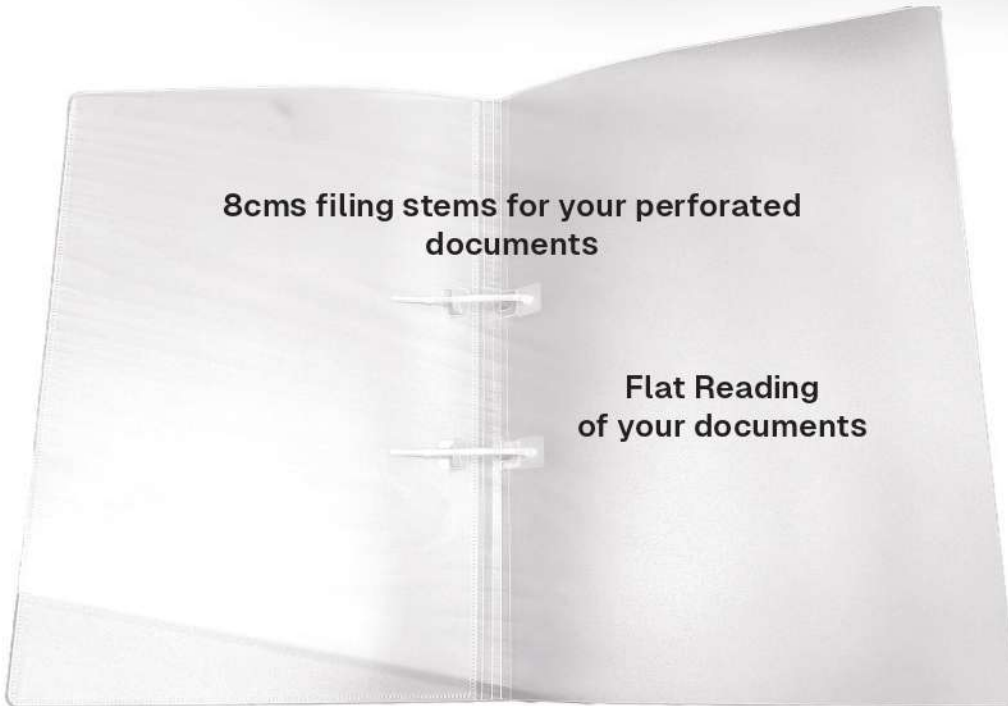

The Plus PP Folder

8 cms filing stems for your perforated documents
Flip over your documents with flat reading
Clear front side welded insert pocket
Capacity: 10mm (100 sheets) & Expandable gusset