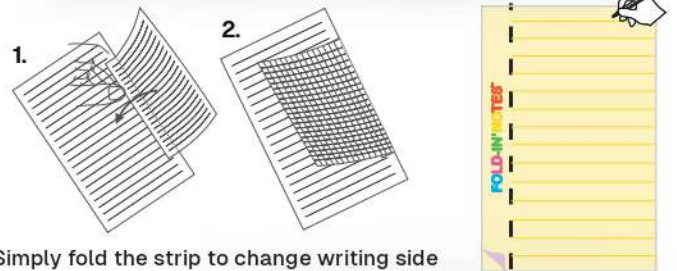

Squeeze to adjust the holder to the marker's size or object to hold

FOLD-IN'NOTES™

The New Foldable & Restickable Dual Notes

Simply fold the strip to change writing side

The Entirely Rewritable & Reusable Eco Paper L-Folders