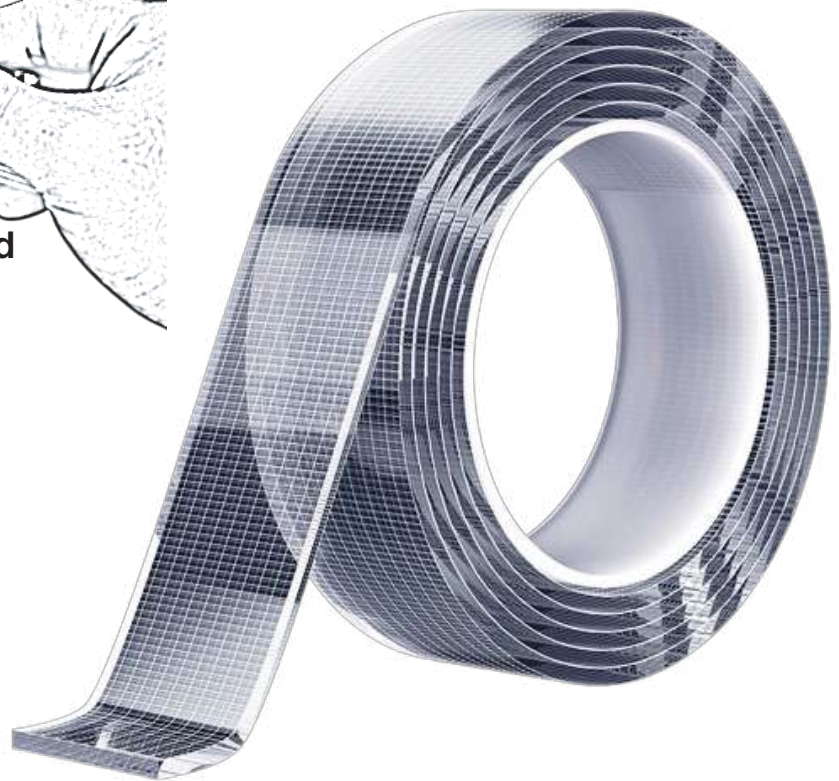

CLEAR, SIZE 25x25MM

**Ideal to stick small light objects, posters, etc ...
Can be used on structre walls & flat surfaces.
Maximum loading weight: 1kg**

ACRYLIC GRIDS ROLL

The Removable & Washable Super Strong Adhesive Roll

**Peel It, Stick It,
Remove It, Reuse It**

Wash to renew adhesive
power when dirty

Use on all kinds of surfaces

Remove clear protective film
before use

CLEAR, SIZE 20MMx1MMx5MT

Easily cut by hand

**Ideal to stick small light objects, posters, etc ...
Can be used on structre walls & flat surfaces.
Maximum loading weight: 1kg**