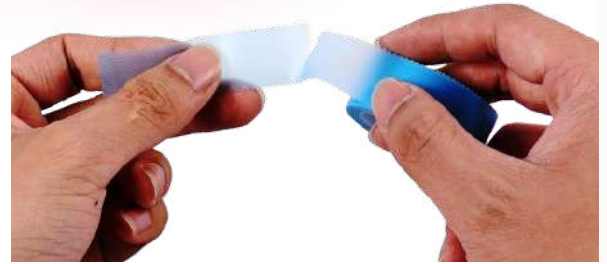

Advertising

RESTICK ITtm Translucent Tapes

Removable

Easy cutting! 

Removes cleanly!

Neon yellow, pink, purple, blue, green, orange

Available sizes:

18mm x 10mt / 19mm x 10mt
18mm x 33mt / 19mm x 33mt