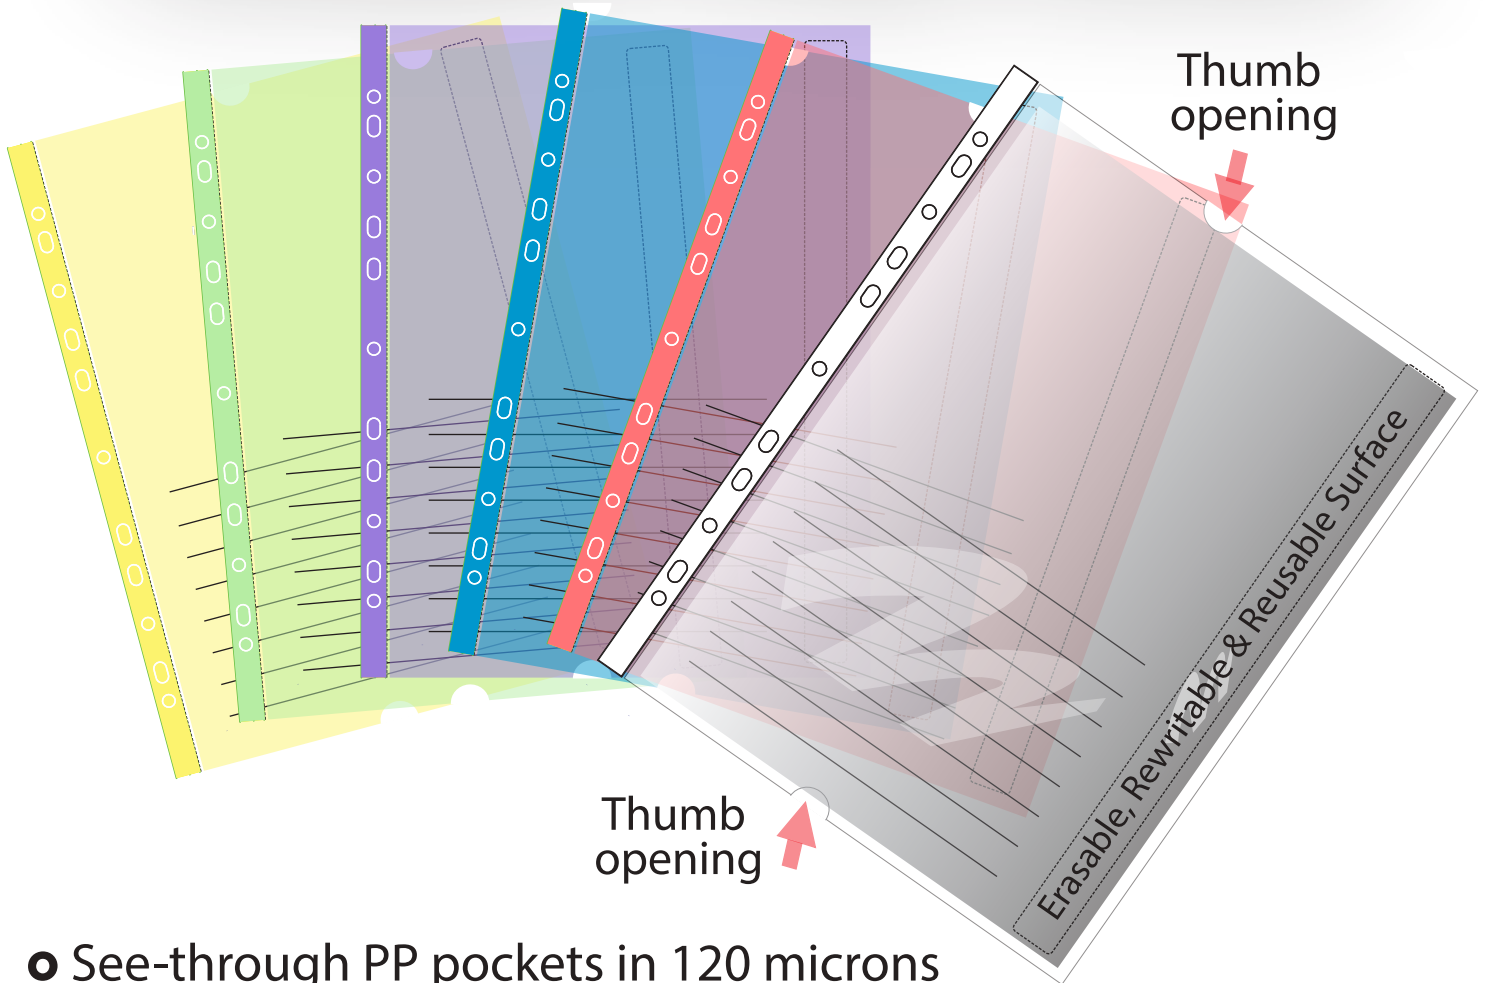

2 options: matt coating or glossy coating
Opaque & Translucent colors available
Available with and without erasable surface

RE • WRITE • IT

RE • WRITE • IT

The Entirely Eco PP Reusable Filing Pockets

- See-through PP pockets in 120 microns
- Thumb opening on top and bottom for easy insertion and removal of your documents
- 11 holes universal punching
- Erasable & Rewritable surface