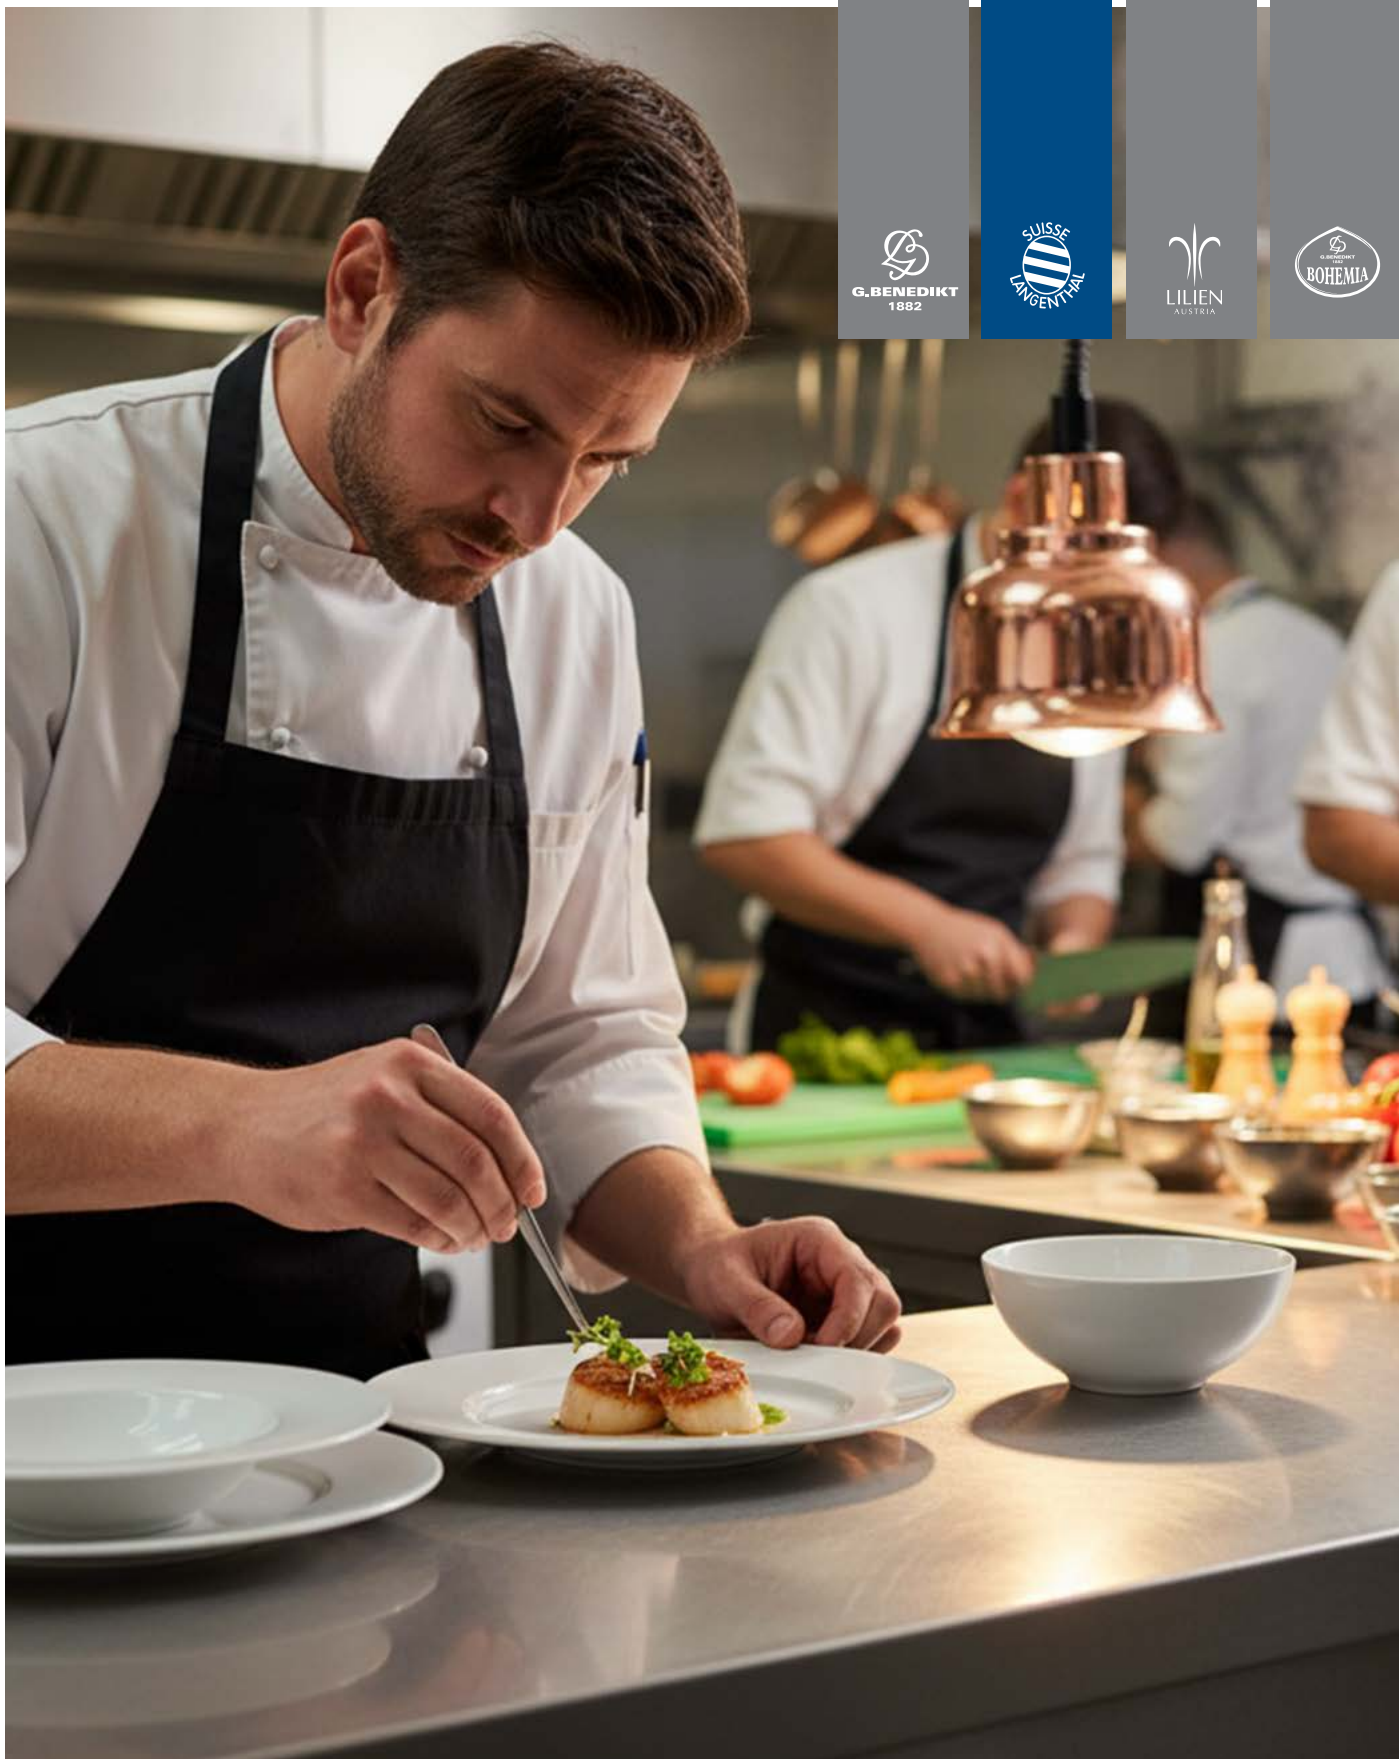

G. Benedikt Karlovy Vary s.r.o.
1. máje 30
CZ-360 06 Karlovy Vary
Tel.: + 420 353 406 111
info@gbkv.cz
www.gbenedikt.cz

Lilien Austria GmbH
Dr. Adolf Altmannstrasse 30
A-5020 Salzburg
Tel.: +430 662 824 176
office@lilien.at
www.lilien.at

Porzellanfabrik Langenthal AG
Bleienbachstrasse 24 A
CH-4900 Langenthal
Tel.: + 41 62 919 04 04
info@suisse-langenthal.ch
www.suisse-langenthal.ch