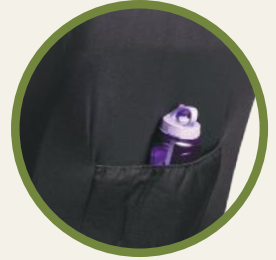

OUTBACK SERIES

FULL SET OR SEPARATE FRONT, MIDDLE & REAR ROWS

OUTBACK CANVAS BLACK