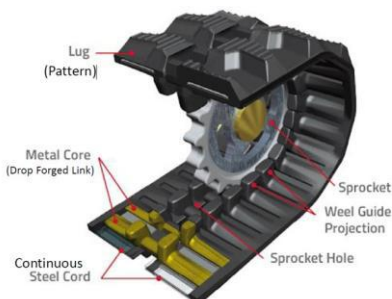

The steel cords and links are coated in a reinforced rubber compound, which also is where you get the different tread patterns for different uses.