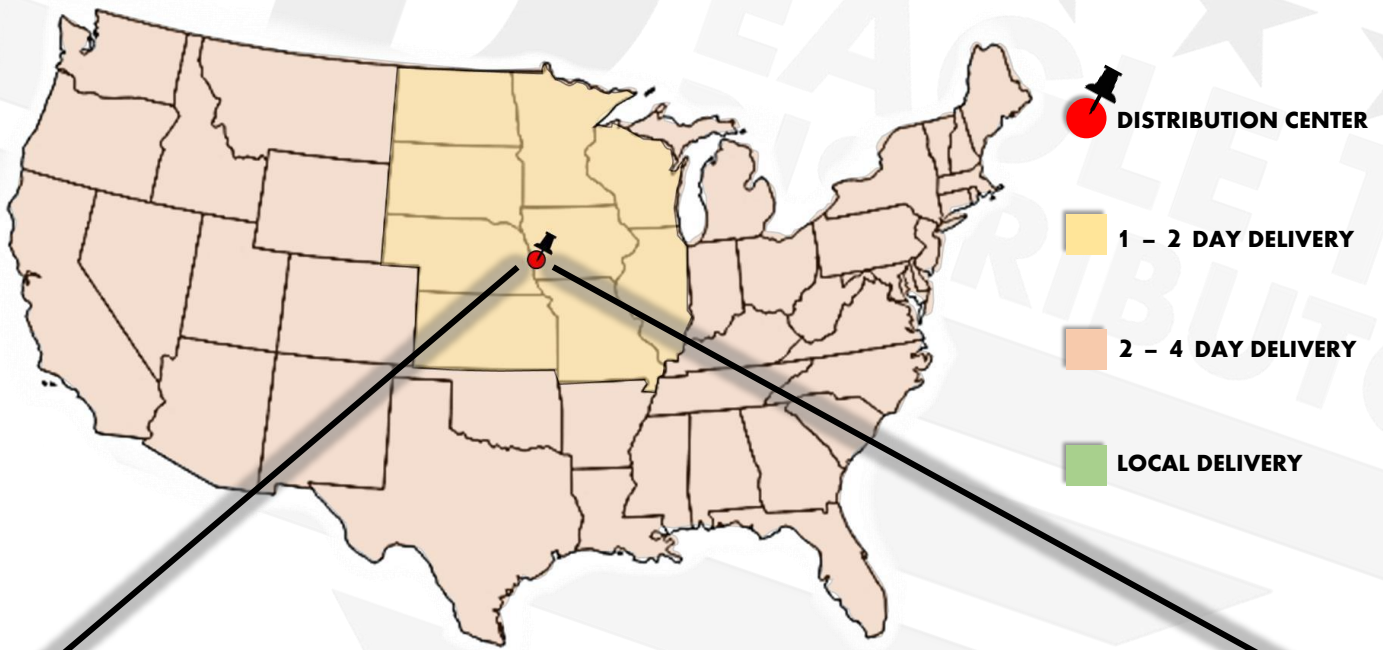

# FREIGHT POLICY

- ✓ FREIGHT PREPAID ON ORDERS OVER \$2000
- ✓ LOCAL ROUTES IN IOWA & NEBRASKA
- ✓ SAME-DAY SHIPPING\*

*\*ORDER MUST BE PLACED BY 12 NOON*

**QUESTIONS? CALL: 712-527-2893**