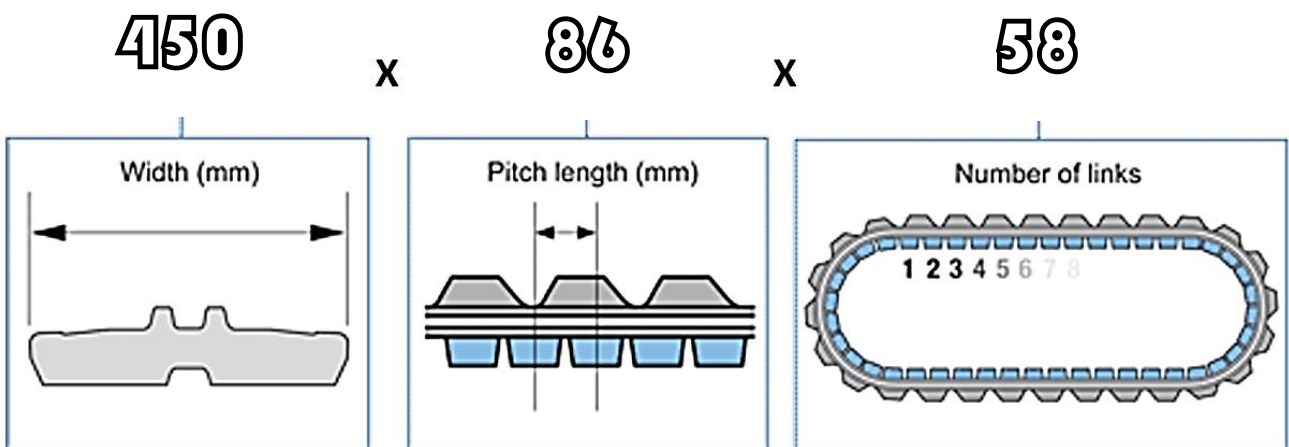

RUBBER TRACKS

SKID LOADER • MINI EXCAVATOR

SIZING RUBBER TRACKS

Rubber tracks are sized using 3 key metrics ...

These are: Width, Pitch & Number of Links

1) **Width** - shown in millimeters (i.e. 300, 320, 400 or 450 etc.) tracks that are 400mm wide are commonly listed as 16" wide & 450mm tracks are usually listed as 18" wide.
2) **Pitch** - also measured in millimeters, this is the distance between the links (i.e. 52.5, 86 etc.)
3) **Number of links** - this is a simple count on the total number of links (i.e. 52, 56, 58, 60, 80 etc.)
  The more links there are, the larger the track will be!

An example would be 450x86x58 this means the track is 18" wide, has an 86mm space between the links & has a total of 58 links. This is a common size, and can be found on many machines from Bobcat, CAT, JCB, Kubota, Case, John Deere, Takeuchi & more!