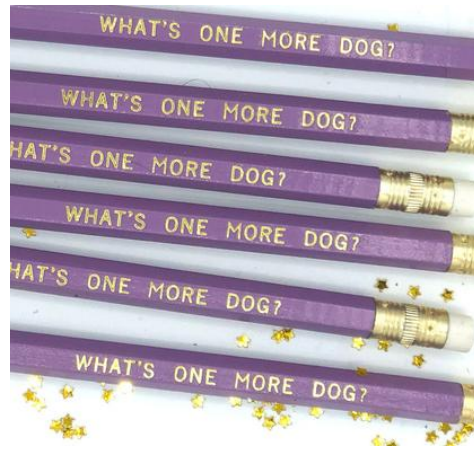

What's One More Dog?
SKU# DPPOMD