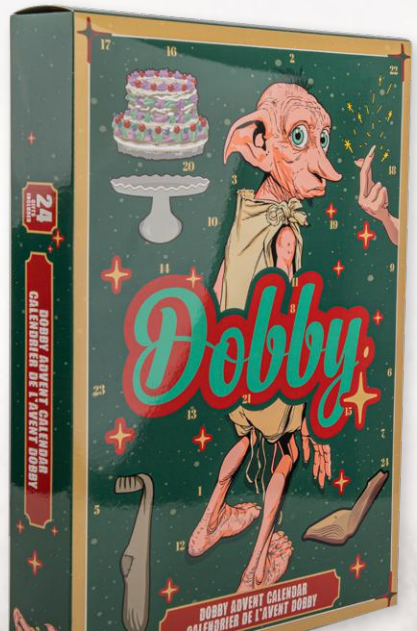

# Puna Lovegood Trinket Trio

5

Includes: 

- Spectrespecs
  - Cork necklace
  - Radish earrings
- SKU: CR2905  
Retail Price: \$€40.00

New 2025 Advent Calendars with new designs and new gifts!  
**Pictures available soon!**

Harry Potter  
 ADVENT CALENDARS

**DELUXE** SKU: CR2106  
 Retail Price: \$€49.95

**DOBBY** SKU: CR2105  
 Retail Price: \$€35.00

Retail Price:  
Kids: \$€85.00  
Adult: \$€95.00

**Gryffindor**

- SKU:
- CR1201KIDS
- CR1201S
- CR1201M
- CR1201L
- CR1201XL