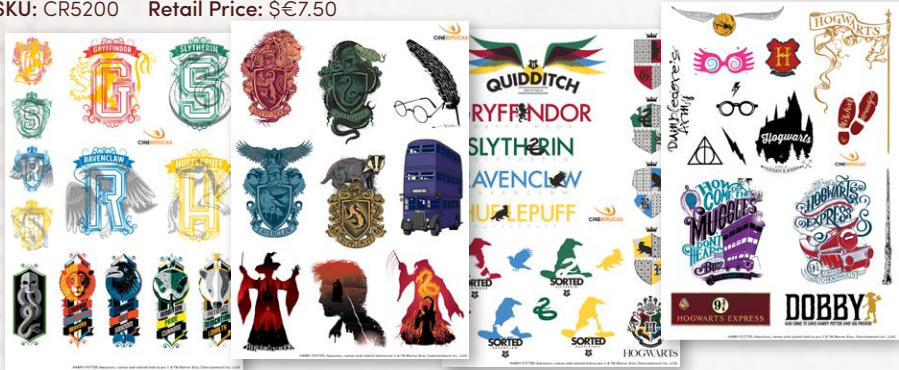

Set of 55 Stickers

SKU: CR5200 Retail Price: $€7.50