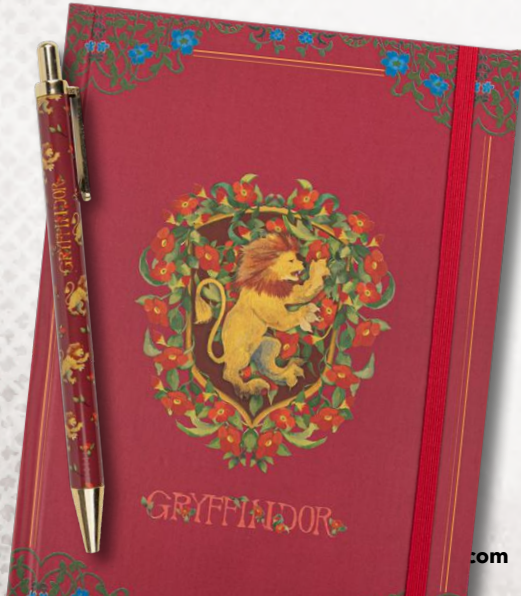

## Embroidered Notebook

SKU: CR5246  
Retail Price: \$€20.00

## Honeydukes Notebook

SKU: CR5145  
Retail Price: \$€25.00

## Deluxe Notebook Set

SKU:  
 Gryffindor: CR5601  
 Slytherin: CR5602  
 Hufflepuff: CR5604  
 Ravenclaw: CR5603  
 Retail Price: \$€25.00

## Magical World Deluxe Notebook Set

SKU:  
 Gryffindor: CR5611  
 Slytherin: CR5612  
 Hufflepuff: CR5614  
 Ravenclaw: CR5613  
 Retail Price: \$€25.00