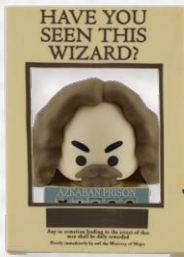

Series 3

Sirius Black
SKU: CR5072U