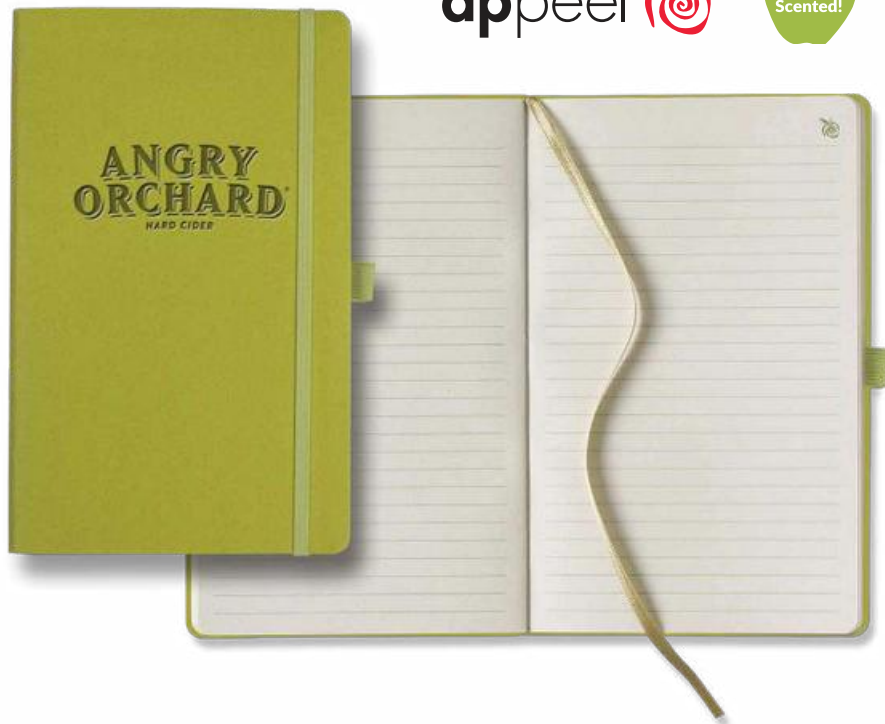

ApPEEL® M E D I O J O U R N A L

Have little impact on the world's resource while generating big gains in your business with this ApPeel® Medio Journal. Paper made from apple pulp and other vegetable fibers that have been ground and emulsified into an organic material, this item is eco and animal friendly, sustainable and all natural.

It measures 5 1/4" x 8 3/8" and features 192 pages with green lines, pen loop, gold ribbon marker, gray end pages with colored stripes and a back pocket. Accented with an Apple Scent that comes standard. Decorate with Deboss, Foil Stamp, or 4CP.

ApPeel® Medio Journal - M39YK

50+	250+	500+	1000+	4C
$20.47	$18.14	$15.51	$14.06	4C
Deboss imprint				

Prices subject to change. Contact Us for Details