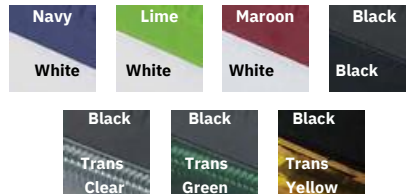

Jumbo Power Clip - CL16

250+	500+	1000+	2500+	5000+	5C
$2.01	$1.83	$1.63	$1.45	$1.29	5C
1 color imprint