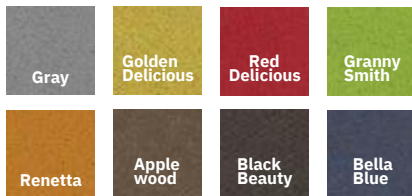

ApPEEL® M E D I O J O U R N A L

Have little impact on the world's resource while generating big gains in your business with this ApPeel® Medio Journal. Paper made from apple pulp and other vegetable fibers that have been ground and emulsified into an organic material, this item is eco and animal friendly, sustainable and all natural.

It measures 5 1/4" x 8 3/8" and features 192 pages with green lines, pen loop, gold ribbon marker, gray end pages with colored stripes and a back pocket. Accented with an Apple Scent that comes standard. Decorate with Deboss, Foil Stamp, or 4CP.

ApPeel® Medio Journal - M39YK

50+	250+	500+	1000+	4C
$20.47	$18.14	$15.51	$14.06	4C
Deboss imprint				

Prices subject to change. Contact Us for Details