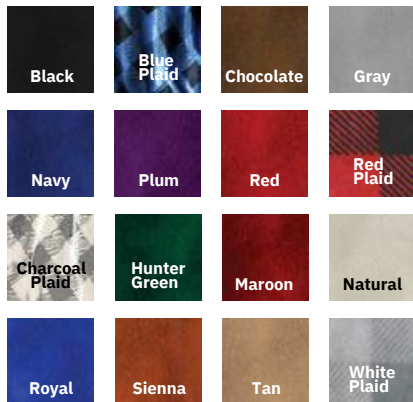

## Phantom Backpack - TBC026

6+	10+	25+	50+
\$109.31	\$99.31	\$88.38	\$78.66
		4C	4CP imprint

Gray

Prices subject to change. Contact Us for Details

# MICRO MINK SHERPA BLANKET

Micro mink sherpa blanket, micro mink on one side, with faux lambs wool on the other. The micro mink sherpa blanket. Wrap yourself in spa like luxury! Super soft micro mink on one side, with faux lambs wool on the other, pampers you like no other blanket can. With many rich colors to choose from, you might want one for each room in the house. Decorate blanket corner with Laser or Embroidery.