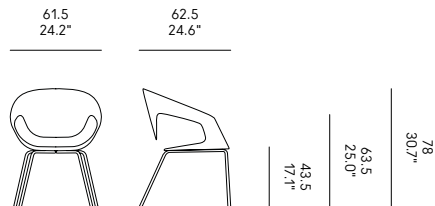

OUTDOOR
LEGENDA - KEY TO SYMBOLS

	Nero Black Noir Schwarz Negro RAL 9011	Bianco White Blanc Weiß Blanco RAL 9002	Grigio Grey Gris Grau Gris RAL 7037	Beige Beige Beige Beige RAL 1019
GAMBE VERNICIATE PAINTED LEGS PIEDS PEINTS LACKIERTEN BEINEN PATAS PINTADAS	1 Sedia / 1 Chair 1 Chaise / 1 Stuhl 1 Silla CM1137-R9011	CM1137-DNLD	CM1137-4GGR	CM1137-4GGB
	2 Sedie / 2 Chairs 2 Chaises / 2 Stühle 2 Sillas CM1137-R9011-2PZ	CM1137-DNLD-2PZ	CM1137-4GGR-2PZ	CM1137-4GGB-2PZ