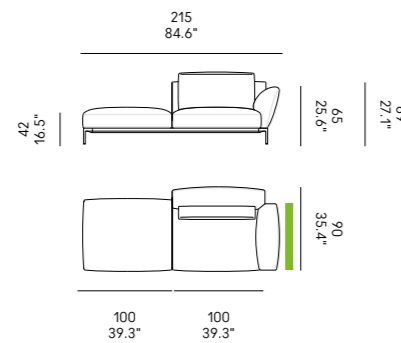

Feet height 12.8 cm.

Backrests and armrests

Frame in beech plywood. Padding in high-density polyurethane foam.

Seat

Cushions in non-deformable, high-resilience, and variable density polyurethane foam. The cushions lay on elastic bands with high-rubber component, embedded in the aluminum frame.

Vedi i colori telaio

D SX

profondità
depth
profondeur
Tiefe
profundidad

90 cm

EDX

profondità
depth
profondeur
Tiefe
profundidad

90 cm

ESX