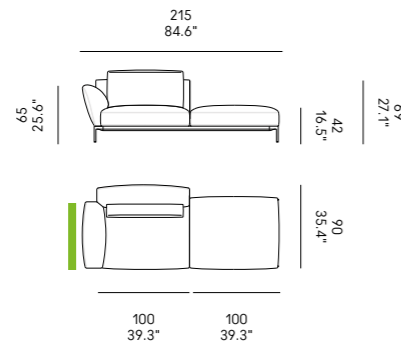

ESX

profondità
depth
profondeur
Tiefe
profundidad

90 cm